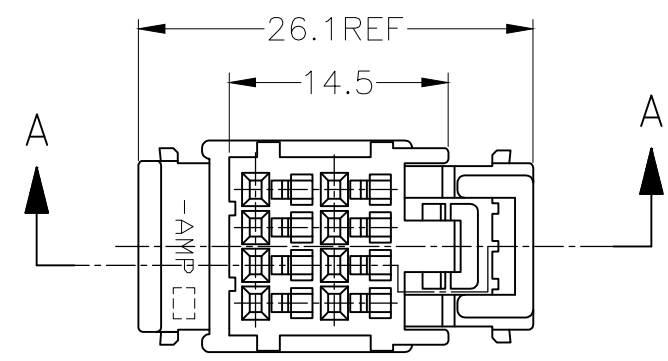

REVISIONS					
P	LTR	DESCRIPTION	DATE	DWN	APVD
	D4	OBSOLETE -5	ECR-20-007046	11NOV2020	PSJ TM

DOUBLE LOCKED
二重ロック時

- ① TO BE MEASURED WITHIN 2mm FROM [-T-]
 2. APPLICABLE PRODUCT SPECIFICATION NUMBER: 108-5244
 3. APPLICABLE INSTRUCTION SHEET NUMBER: 411-5883
 4. APPLICABLE CONTACT PART NUMBER: 173681, 175180
 5. THE MATING CAP HOUSING NUMBERS: 174971, 174049, 176121 AND 178455

- ① [-T-] 面より 2mm の範囲で測定
 2. 適用製品規格番号: 108-5244
 3. 適用取扱説明書番号: 411-5883
 4. 適用端子型番: 173681, 175180
 5. 嵌合相手ハウジング型番: 174971, 174049, 176121 AND 178455

TOLERANCE UNLESS OTHERWISE SPECIFIED: 一般公差	
0 < x ≤ 10 ;	±0.2
10 < x ≤ 30 ;	±0.25
30 < x ≤ 100 ;	±0.3
ANGLE ;	±3°
角度	

THIS DRAWING IS A CONTROLLED DOCUMENT.		DWN T.SHINOHARA 04FEB2013	 TE Connectivity			
DIMENSIONS: mm		CHK K.BETSUI 04FEB2013				
TOLERANCES UNLESS OTHERWISE SPECIFIED:		APVD K.BETSUI 04FEB2013	NAME 040 SERIES MULTI-LOCK CONNECTOR 8 POSITION PLUG HOUSING			
		PRODUCT SPEC SEE NOTE 2	RESTRICTED TO			
MATERIAL PBT		FINISH -	APPLICATION SPEC -	SIZE A3	CAGE CODE 00779	DRAWING NO C-174044
		WEIGHT 2.3 g	SCALE 2:1		SHEET 1 OF 1	REV D4
CUSTOMER DRAWING						