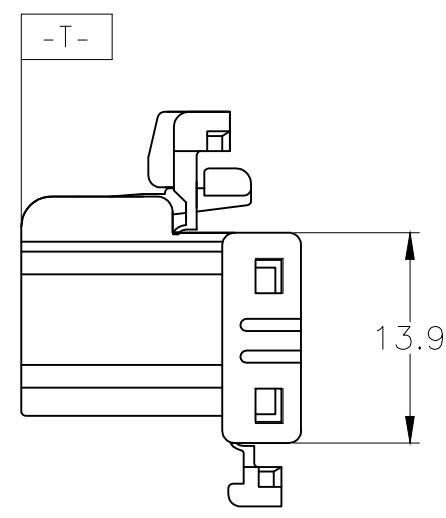

REVISIONS					
P	LTR	DESCRIPTION	DATE	DWN	APVD
	D4	OBSOLETE -5	ECR-20-007046	11NOV2020	PSJ TM

DOUBLE LOCKED
二重ロック時

- ① TO BE MEASURED WITHIN 2mm FROM [-T-]
 2. APPLICABLE PRODUCT SPECIFICATION NUMBER: 108-5244
 3. APPLICABLE INSTRUCTION SHEET NUMBER: 411-5883
 4. APPLICABLE CONTACT PART NUMBER: 173681, 175180
 5. THE MATING CAP HOUSING NUMBERS: 174971, 174049, 176121 AND 178455

- ① [-T-] 面より 2mm の範囲で測定
 2. 適用製品規格番号: 108-5244
 3. 適用取扱説明書番号: 411-5883
 4. 適用端子型番: 173681, 175180
 5. 嵌合相手ハウジング型番: 174971, 174049, 176121 AND 178455

TOLERANCE UNLESS OTHERWISE SPECIFIED: 一般公差	
0 < x ≤ 10 ;	±0.2
10 < x ≤ 30 ;	±0.25
30 < x ≤ 100 ;	±0.3
ANGLE ;	±3°
角度	

THIS DRAWING IS A CONTROLLED DOCUMENT.		DWN T.SHINOHARA 04FEB2013	 TE Connectivity			
DIMENSIONS: mm		CHK K.BETSUI 04FEB2013				
TOLERANCES UNLESS OTHERWISE SPECIFIED:		APVD K.BETSUI 04FEB2013	NAME 040 SERIES MULTI-LOCK CONNECTOR 8 POSITION PLUG HOUSING			
		PRODUCT SPEC SEE NOTE 2	RESTRICTED TO			
MATERIAL PBT		FINISH -	APPLICATION SPEC -	SIZE A3	CAGE CODE 00779	DRAWING NO C-174044
		WEIGHT 2.3 g	SCALE 2:1		SHEET 1 OF 1	REV D4
CUSTOMER DRAWING						