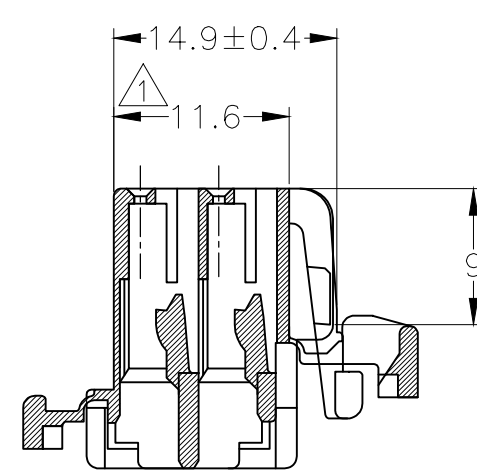

REVISIONS					
P	LTR	DESCRIPTION	DATE	DWN	APVD
	D4	OBSOLETE -5	ECR-20-007046	11NOV2020	PSJ TM

DOUBLE LOCKED
二重ロック時

- ① TO BE MEASURED WITHIN 2mm FROM [-T-]
 2. APPLICABLE PRODUCT SPECIFICATION NUMBER: 108-5244
 3. APPLICABLE INSTRUCTION SHEET NUMBER: 411-5883
 4. APPLICABLE CONTACT PART NUMBER: 173681, 175180
 5. THE MATING CAP HOUSING NUMBERS: 174971, 174049, 176121 AND 178455

- ① [-T-] 面より 2mm の範囲で測定
 2. 適用製品規格番号: 108-5244
 3. 適用取扱説明書番号: 411-5883
 4. 適用端子型番: 173681, 175180
 5. 嵌合相手ハウジング型番: 174971, 174049, 176121 AND 178455

TOLERANCE UNLESS OTHERWISE SPECIFIED: 一般公差	
0 < x ≤ 10 ;	±0.2
10 < x ≤ 30 ;	±0.25
30 < x ≤ 100 ;	±0.3
ANGLE ;	±3°
角度	

THIS DRAWING IS A CONTROLLED DOCUMENT.		DWN T.SHINOHARA 04FEB2013	 TE Connectivity			
DIMENSIONS: mm		CHK K.BETSUI 04FEB2013				
TOLERANCES UNLESS OTHERWISE SPECIFIED:		APVD K.BETSUI 04FEB2013	NAME 040 SERIES MULTI-LOCK CONNECTOR 8 POSITION PLUG HOUSING			
		PRODUCT SPEC SEE NOTE 2	RESTRICTED TO			
MATERIAL PBT		FINISH -	APPLICATION SPEC -	SIZE A3	CAGE CODE 00779	DRAWING NO C-174044
		WEIGHT 2.3 g	SCALE 2:1		SHEET 1 OF 1	REV D4
CUSTOMER DRAWING						