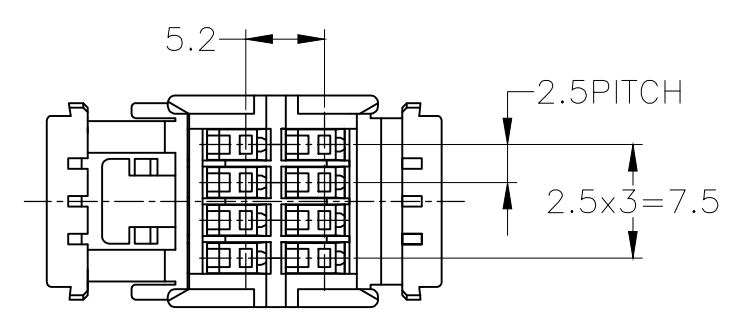

REVISIONS					
P	LTR	DESCRIPTION	DATE	DWN	APVD
	D4	OBSOLETE -5	ECR-20-007046	11NOV2020	PSJ TM

DOUBLE LOCKED
二重ロック時

- ① TO BE MEASURED WITHIN 2mm FROM [-T-]
 2. APPLICABLE PRODUCT SPECIFICATION NUMBER: 108-5244
 3. APPLICABLE INSTRUCTION SHEET NUMBER: 411-5883
 4. APPLICABLE CONTACT PART NUMBER: 173681, 175180
 5. THE MATING CAP HOUSING NUMBERS: 174971, 174049, 176121 AND 178455

- ① [-T-] 面より 2mm の範囲で測定
 2. 適用製品規格番号: 108-5244
 3. 適用取扱説明書番号: 411-5883
 4. 適用端子型番: 173681, 175180
 5. 嵌合相手ハウジング型番: 174971, 174049, 176121 AND 178455

TOLERANCE UNLESS OTHERWISE SPECIFIED: 一般公差	
0 < x ≤ 10 ;	±0.2
10 < x ≤ 30 ;	±0.25
30 < x ≤ 100 ;	±0.3
ANGLE ;	±3°
角度	

THIS DRAWING IS A CONTROLLED DOCUMENT.		DWN T.SHINOHARA 04FEB2013	 TE Connectivity			
DIMENSIONS: mm		CHK K.BETSUI 04FEB2013				
TOLERANCES UNLESS OTHERWISE SPECIFIED:		APVD K.BETSUI 04FEB2013	NAME 040 SERIES MULTI-LOCK CONNECTOR 8 POSITION PLUG HOUSING			
		PRODUCT SPEC SEE NOTE 2	RESTRICTED TO			
MATERIAL PBT		FINISH -	APPLICATION SPEC -	SIZE A3	CAGE CODE 00779	DRAWING NO C-174044
		WEIGHT 2.3 g	SCALE 2:1		SHEET 1 OF 1	REV D4
CUSTOMER DRAWING						