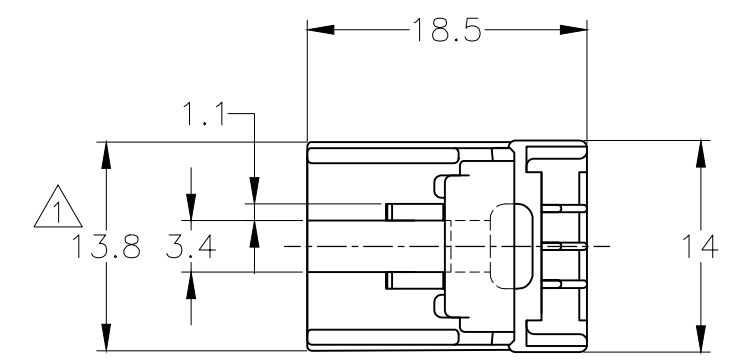

REVISIONS					
P	LTR	DESCRIPTION	DATE	DWN	APVD
	D4	OBSOLETE -5	ECR-20-007046	11NOV2020	PSJ TM

DOUBLE LOCKED
二重ロック時

- ① TO BE MEASURED WITHIN 2mm FROM [-T-]
 2. APPLICABLE PRODUCT SPECIFICATION NUMBER: 108-5244
 3. APPLICABLE INSTRUCTION SHEET NUMBER: 411-5883
 4. APPLICABLE CONTACT PART NUMBER: 173681, 175180
 5. THE MATING CAP HOUSING NUMBERS: 174971, 174049, 176121 AND 178455

- ① [-T-] 面より 2mm の範囲で測定
 2. 適用製品規格番号: 108-5244
 3. 適用取扱説明書番号: 411-5883
 4. 適用端子型番: 173681, 175180
 5. 嵌合相手ハウジング型番: 174971, 174049, 176121 AND 178455

TOLERANCE UNLESS OTHERWISE SPECIFIED: 一般公差	
0 < x ≤ 10 ;	±0.2
10 < x ≤ 30 ;	±0.25
30 < x ≤ 100 ;	±0.3
ANGLE ;	±3°
角度	

THIS DRAWING IS A CONTROLLED DOCUMENT.		DWN T.SHINOHARA 04FEB2013	 TE Connectivity			
DIMENSIONS: mm		CHK K.BETSUI 04FEB2013				
TOLERANCES UNLESS OTHERWISE SPECIFIED:		APVD K.BETSUI 04FEB2013	NAME 040 SERIES MULTI-LOCK CONNECTOR 8 POSITION PLUG HOUSING			
		PRODUCT SPEC SEE NOTE 2	RESTRICTED TO			
MATERIAL PBT		FINISH -	APPLICATION SPEC -	SIZE A3	CAGE CODE 00779	DRAWING NO C-174044
		WEIGHT 2.3 g	SCALE 2:1		SHEET 1 OF 1	REV D4
CUSTOMER DRAWING						