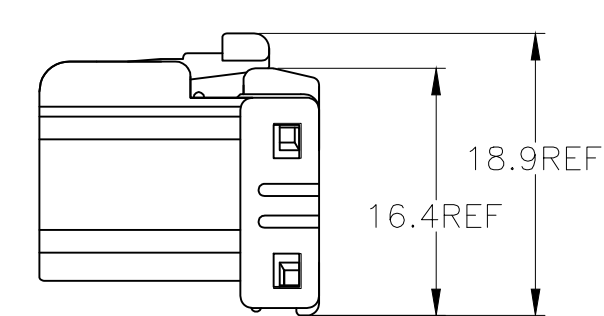

REVISIONS					
P	LTR	DESCRIPTION	DATE	DWN	APVD
	D4	OBSOLETE -5	ECR-20-007046	11NOV2020	PSJ TM

DOUBLE LOCKED
二重ロック時

- ① TO BE MEASURED WITHIN 2mm FROM [-T-]
 2. APPLICABLE PRODUCT SPECIFICATION NUMBER: 108-5244
 3. APPLICABLE INSTRUCTION SHEET NUMBER: 411-5883
 4. APPLICABLE CONTACT PART NUMBER: 173681, 175180
 5. THE MATING CAP HOUSING NUMBERS: 174971, 174049, 176121 AND 178455

- ① [-T-] 面より 2mm の範囲で測定
 2. 適用製品規格番号: 108-5244
 3. 適用取扱説明書番号: 411-5883
 4. 適用端子型番: 173681, 175180
 5. 嵌合相手ハウジング型番: 174971, 174049, 176121 AND 178455

TOLERANCE UNLESS OTHERWISE SPECIFIED: 一般公差	
0 < x ≤ 10 ;	±0.2
10 < x ≤ 30 ;	±0.25
30 < x ≤ 100 ;	±0.3
ANGLE ;	±3°
角度	

THIS DRAWING IS A CONTROLLED DOCUMENT.		DWN T.SHINOHARA 04FEB2013	 TE Connectivity			
DIMENSIONS: mm		CHK K.BETSUI 04FEB2013				
TOLERANCES UNLESS OTHERWISE SPECIFIED:		APVD K.BETSUI 04FEB2013	NAME 040 SERIES MULTI-LOCK CONNECTOR 8 POSITION PLUG HOUSING			
		PRODUCT SPEC SEE NOTE 2	RESTRICTED TO			
MATERIAL PBT		FINISH -	APPLICATION SPEC -	SIZE A3	CAGE CODE 00779	DRAWING NO C-174044
		WEIGHT 2.3 g	SCALE 2:1		SHEET 1 OF 1	REV D4
CUSTOMER DRAWING						