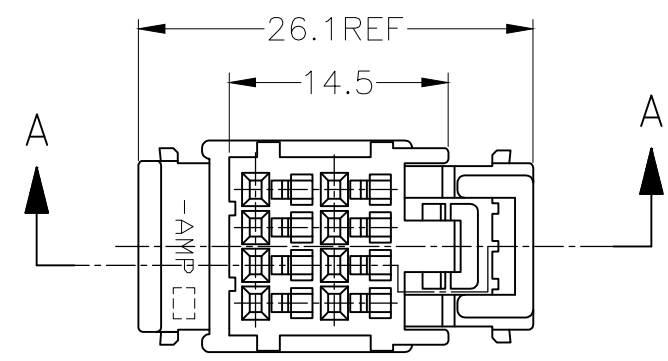

REVISIONS					
P	LTR	DESCRIPTION	DATE	DWN	APVD
	D4	OBSOLETE -5	ECR-20-007046	11NOV2020	PSJ TM

DOUBLE LOCKED
二重ロック時

- ① TO BE MEASURED WITHIN 2mm FROM [-T-]
- 2. APPLICABLE PRODUCT SPECIFICATION NUMBER: 108-5244
- 3. APPLICABLE INSTRUCTION SHEET NUMBER: 411-5883
- 4. APPLICABLE CONTACT PART NUMBER: 173681, 175180
- 5. THE MATING CAP HOUSING NUMBERS: 174971, 174049, 176121 AND 178455

- ① [-T-] 面より 2mm の範囲で測定
- 2. 適用製品規格番号: 108-5244
- 3. 適用取扱説明書番号: 411-5883
- 4. 適用端子型番: 173681, 175180
- 5. 嵌合相手ハウジング型番: 174971, 174049, 176121 AND 178455

TOLERANCE UNLESS OTHERWISE SPECIFIED: 一般公差	
0 < x ≤ 10	±0.2
10 < x ≤ 30	±0.25
30 < x ≤ 100	±0.3
ANGLE ; 角度	±3°

THIS DRAWING IS A CONTROLLED DOCUMENT.		DWN T.SHINOHARA 04FEB2013	TE Connectivity 040 SERIES MULTI-LOCK CONNECTOR 8POSITION PLUG HOUSING				
DIMENSIONS: mm		CHK K.BETSUI 04FEB2013					
TOLERANCES UNLESS OTHERWISE SPECIFIED:		APVD K.BETSUI 04FEB2013					
0 PLC ± - 1 PLC ± - 2 PLC ± - 3 PLC ± - 4 PLC ± - ANGLES ± - FINISH -		NAME					
MATERIAL PBT		PRODUCT SPEC SEE NOTE 2	SIZE	CAGE CODE	DRAWING NO	RESTRICTED TO	
		APPLICATION SPEC	—	A300779	C-174044	—	
		WEIGHT 2.3 g	CUSTOMER DRAWING		SCALE 2:1	SHEET 1 OF 1	REV D4