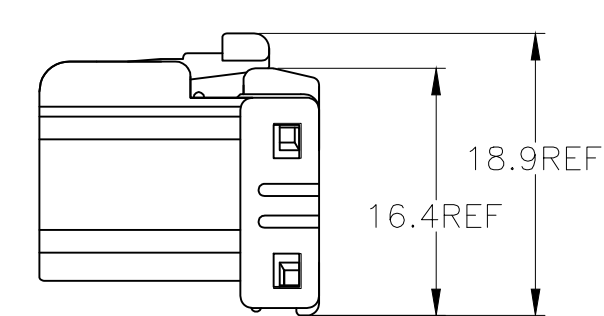

REVISIONS					
P	LTR	DESCRIPTION	DATE	DWN	APVD
	D4	OBSOLETE -5	ECR-20-007046	11NOV2020	PSJ TM

DOUBLE LOCKED
二重ロック時

- ① TO BE MEASURED WITHIN 2mm FROM [-T-]
- 2. APPLICABLE PRODUCT SPECIFICATION NUMBER: 108-5244
- 3. APPLICABLE INSTRUCTION SHEET NUMBER: 411-5883
- 4. APPLICABLE CONTACT PART NUMBER: 173681, 175180
- 5. THE MATING CAP HOUSING NUMBERS: 174971, 174049, 176121 AND 178455

- ① [-T-] 面より 2mm の範囲で測定
- 2. 適用製品規格番号: 108-5244
- 3. 適用取扱説明書番号: 411-5883
- 4. 適用端子型番: 173681, 175180
- 5. 嵌合相手ハウジング型番: 174971, 174049, 176121 AND 178455

TOLERANCE UNLESS OTHERWISE SPECIFIED: 一般公差	
0 < x ≤ 10	±0.2
10 < x ≤ 30	±0.25
30 < x ≤ 100	±0.3
ANGLE ; 角度	±3°

THIS DRAWING IS A CONTROLLED DOCUMENT.		DWN T.SHINOHARA 04FEB2013	TE Connectivity 040 SERIES MULTI-LOCK CONNECTOR 8POSITION PLUG HOUSING				
DIMENSIONS: mm		CHK K.BETSUI 04FEB2013					
TOLERANCES UNLESS OTHERWISE SPECIFIED:		APVD K.BETSUI 04FEB2013					
0 PLC ± - 1 PLC ± - 2 PLC ± - 3 PLC ± - 4 PLC ± - ANGLES ± - FINISH -		NAME					
MATERIAL PBT		PRODUCT SPEC SEE NOTE 2	SIZE	CAGE CODE	DRAWING NO	RESTRICTED TO	
		APPLICATION SPEC	—	A300779	C-174044	—	
		WEIGHT 2.3 g	CUSTOMER DRAWING		SCALE 2:1	SHEET 1 OF 1	REV D4