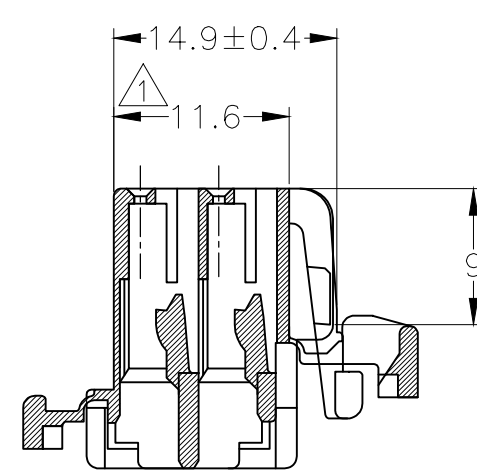

REVISIONS					
P	LTR	DESCRIPTION	DATE	DWN	APVD
	D4	OBSOLETE -5	ECR-20-007046	11NOV2020	PSJ TM

DOUBLE LOCKED
二重ロック時

- ① TO BE MEASURED WITHIN 2mm FROM [-T-]
- 2. APPLICABLE PRODUCT SPECIFICATION NUMBER: 108-5244
- 3. APPLICABLE INSTRUCTION SHEET NUMBER: 411-5883
- 4. APPLICABLE CONTACT PART NUMBER: 173681, 175180
- 5. THE MATING CAP HOUSING NUMBERS: 174971, 174049, 176121 AND 178455

- ① [-T-] 面より 2mm の範囲で測定
- 2. 適用製品規格番号: 108-5244
- 3. 適用取扱説明書番号: 411-5883
- 4. 適用端子型番: 173681, 175180
- 5. 嵌合相手ハウジング型番: 174971, 174049, 176121 AND 178455

TOLERANCE UNLESS OTHERWISE SPECIFIED: 一般公差	
0 < x ≤ 10	±0.2
10 < x ≤ 30	±0.25
30 < x ≤ 100	±0.3
ANGLE ; 角度	±3°

THIS DRAWING IS A CONTROLLED DOCUMENT.		DWN T.SHINOHARA 04FEB2013	TE Connectivity 040 SERIES MULTI-LOCK CONNECTOR 8POSITION PLUG HOUSING				
DIMENSIONS: mm		CHK K.BETSUI 04FEB2013					
TOLERANCES UNLESS OTHERWISE SPECIFIED:		APVD K.BETSUI 04FEB2013					
0 PLC ± - 1 PLC ± - 2 PLC ± - 3 PLC ± - 4 PLC ± - ANGLES ± - FINISH -		NAME					
MATERIAL PBT		PRODUCT SPEC SEE NOTE 2	SIZE	CAGE CODE	DRAWING NO	RESTRICTED TO	
		APPLICATION SPEC	—	A300779	C-174044	—	
		WEIGHT 2.3 g	CUSTOMER DRAWING		SCALE 2:1	SHEET 1 OF 1	REV D4