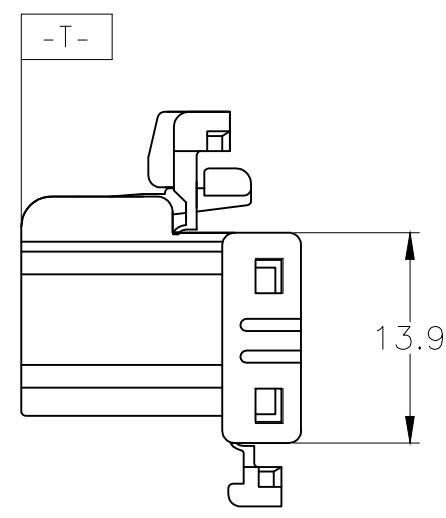

REVISIONS					
P	LTR	DESCRIPTION	DATE	DWN	APVD
	D4	OBSOLETE -5	ECR-20-007046	11NOV2020	PSJ TM

DOUBLE LOCKED
二重ロック時

- ① TO BE MEASURED WITHIN 2mm FROM [-T-]
- 2. APPLICABLE PRODUCT SPECIFICATION NUMBER: 108-5244
- 3. APPLICABLE INSTRUCTION SHEET NUMBER: 411-5883
- 4. APPLICABLE CONTACT PART NUMBER: 173681, 175180
- 5. THE MATING CAP HOUSING NUMBERS: 174971, 174049, 176121 AND 178455

- ① [-T-] 面より 2mm の範囲で測定
- 2. 適用製品規格番号: 108-5244
- 3. 適用取扱説明書番号: 411-5883
- 4. 適用端子型番: 173681, 175180
- 5. 嵌合相手ハウジング型番: 174971, 174049, 176121 AND 178455

TOLERANCE UNLESS OTHERWISE SPECIFIED: 一般公差	
0 < x ≤ 10	±0.2
10 < x ≤ 30	±0.25
30 < x ≤ 100	±0.3
ANGLE ; 角度	±3°

THIS DRAWING IS A CONTROLLED DOCUMENT.		DWN T.SHINOHARA 04FEB2013	TE Connectivity 040 SERIES MULTI-LOCK CONNECTOR 8POSITION PLUG HOUSING				
DIMENSIONS: mm		CHK K.BETSUI 04FEB2013					
TOLERANCES UNLESS OTHERWISE SPECIFIED:		APVD K.BETSUI 04FEB2013					
0 PLC ± - 1 PLC ± - 2 PLC ± - 3 PLC ± - 4 PLC ± - ANGLES ± - FINISH -		NAME					
MATERIAL PBT		PRODUCT SPEC SEE NOTE 2	SIZE	CAGE CODE	DRAWING NO	RESTRICTED TO	
		APPLICATION SPEC	—	A300779	C-174044	—	
		WEIGHT 2.3 g	CUSTOMER DRAWING		SCALE 2:1	SHEET 1 OF 1	REV D4