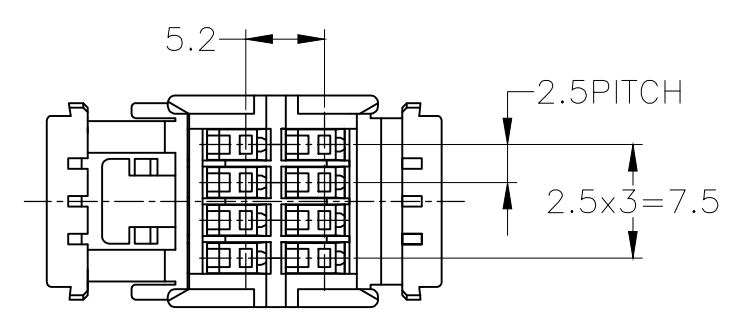

REVISIONS					
P	LTR	DESCRIPTION	DATE	DWN	APVD
	D4	OBSOLETE -5	ECR-20-007046	11NOV2020	PSJ TM

DOUBLE LOCKED
二重ロック時

- ① TO BE MEASURED WITHIN 2mm FROM [-T-]
- 2. APPLICABLE PRODUCT SPECIFICATION NUMBER: 108-5244
- 3. APPLICABLE INSTRUCTION SHEET NUMBER: 411-5883
- 4. APPLICABLE CONTACT PART NUMBER: 173681, 175180
- 5. THE MATING CAP HOUSING NUMBERS: 174971, 174049, 176121 AND 178455

- ① [-T-] 面より 2mm の範囲で測定
- 2. 適用製品規格番号: 108-5244
- 3. 適用取扱説明書番号: 411-5883
- 4. 適用端子型番: 173681, 175180
- 5. 嵌合相手ハウジング型番: 174971, 174049, 176121 AND 178455

TOLERANCE UNLESS OTHERWISE SPECIFIED: 一般公差	
0 < x ≤ 10	±0.2
10 < x ≤ 30	±0.25
30 < x ≤ 100	±0.3
ANGLE ; 角度	±3°

THIS DRAWING IS A CONTROLLED DOCUMENT.		DWN T.SHINOHARA 04FEB2013	TE Connectivity 040 SERIES MULTI-LOCK CONNECTOR 8POSITION PLUG HOUSING				
DIMENSIONS: mm		CHK K.BETSUI 04FEB2013					
TOLERANCES UNLESS OTHERWISE SPECIFIED:		APVD K.BETSUI 04FEB2013					
0 PLC ± - 1 PLC ± - 2 PLC ± - 3 PLC ± - 4 PLC ± - ANGLES ± - FINISH -		NAME					
MATERIAL PBT		PRODUCT SPEC SEE NOTE 2	SIZE	CAGE CODE	DRAWING NO	RESTRICTED TO	
		APPLICATION SPEC	—	A300779	C-174044	—	
		WEIGHT 2.3 g	CUSTOMER DRAWING		SCALE 2:1	SHEET 1 OF 1	REV D4