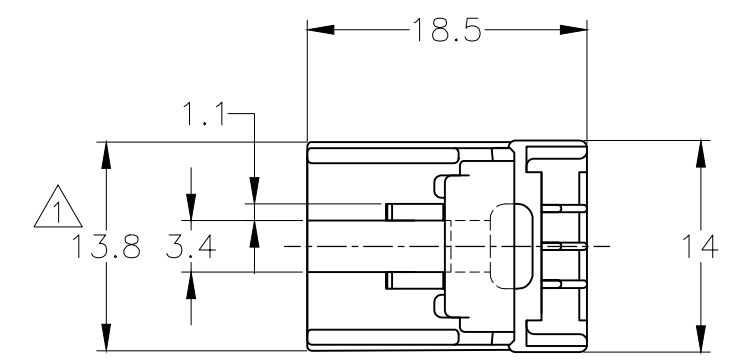

REVISIONS					
P	LTR	DESCRIPTION	DATE	DWN	APVD
	D4	OBSOLETE -5	ECR-20-007046	11NOV2020	PSJ TM

DOUBLE LOCKED
二重ロック時

- ① TO BE MEASURED WITHIN 2mm FROM [-T-]
- 2. APPLICABLE PRODUCT SPECIFICATION NUMBER: 108-5244
- 3. APPLICABLE INSTRUCTION SHEET NUMBER: 411-5883
- 4. APPLICABLE CONTACT PART NUMBER: 173681, 175180
- 5. THE MATING CAP HOUSING NUMBERS: 174971, 174049, 176121 AND 178455

- ① [-T-] 面より 2mm の範囲で測定
- 2. 適用製品規格番号: 108-5244
- 3. 適用取扱説明書番号: 411-5883
- 4. 適用端子型番: 173681, 175180
- 5. 嵌合相手ハウジング型番: 174971, 174049, 176121 AND 178455

TOLERANCE UNLESS OTHERWISE SPECIFIED: 一般公差	
0 < x ≤ 10	±0.2
10 < x ≤ 30	±0.25
30 < x ≤ 100	±0.3
ANGLE ; 角度	±3°

THIS DRAWING IS A CONTROLLED DOCUMENT.		DWN T.SHINOHARA 04FEB2013	TE Connectivity 040 SERIES MULTI-LOCK CONNECTOR 8POSITION PLUG HOUSING				
DIMENSIONS: mm		CHK K.BETSUI 04FEB2013					
TOLERANCES UNLESS OTHERWISE SPECIFIED:		APVD K.BETSUI 04FEB2013					
0 PLC ± - 1 PLC ± - 2 PLC ± - 3 PLC ± - 4 PLC ± - ANGLES ± - FINISH -		NAME					
MATERIAL PBT		PRODUCT SPEC SEE NOTE 2	SIZE	CAGE CODE	DRAWING NO	RESTRICTED TO	
		APPLICATION SPEC	—	A300779	C-174044	—	
		WEIGHT 2.3 g	CUSTOMER DRAWING		SCALE 2:1	SHEET 1 OF 1	REV D4