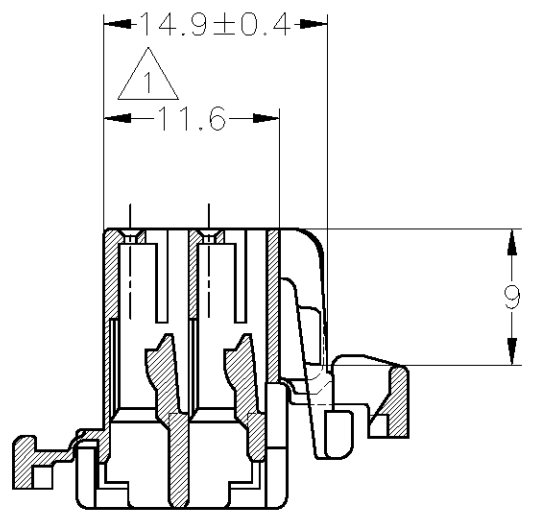

THIS DRAWING IS UNPUBLISHED. RELEASED FOR PUBLICATION
© COPYRIGHT - By - ALL RIGHTS RESERVED.

LOC	DIST	REVISIONS						
		P	LTR	DESCRIPTION	DATE	DWN	APVD	
J	-		F3	REVISED	ECR-13-018510	07JAN2014	TS	KB

二重ロック時
DOUBLE LOCKED

1. TO BE MEASURED WITHIN 2mm FROM [-T-]
2. APPLICABLE PRODUCT SPEC. NUMBER: 108-5244
3. THE MATING CAP HOUSING NUMBERS: 174975, 174053, 174979, 174146 AND 174151
4. APPLIED CONTACT PART NUMBER: 173681, 175180

1. [-T-] 面より 2mm の範囲で測定
2. 適用製品規格番号: 108-5244
3. 嵌合相手ハウジング型番: 174975, 174053, 174979, 174146 AND 174151
4. 内装するコンタクト型番: 173681, 175180

OBSOLETE	青 (BLUE)	174046-5
	緑 (GREEN)	174046-4
	黒 (BLACK)	174046-2
	白 (WHITE)	174046-1
	色 (COLOR)	製品型番 (PART NO.)

一般公差 (GENERAL TOLERANCES)	
0 < * < 10	± 0.2
10 < * < 30	± 0.25
30 < * < 100	± 0.3
角度 (ANGLES)	± 3°

THIS DRAWING IS A CONTROLLED DOCUMENT.		DWN M.KADOSAKI 04AUG05	STE TE Connectivity	
DIMENSIONS: 単位: 耗 mm		CHK T.SHINOHARA 04AUG05		
TOLERANCES UNLESS OTHERWISE SPECIFIED: 一般公差		APVD K.BETSUI 04AUG05	NAME 名称	
0 PLC ± - 1 PLC ± - 2 PLC ± - 3 PLC ± - 4 PLC ± - ANGLES ± -		PRODUCT SPEC 製品規格 SEE NOTE 2	040 SERIES MULTI-LOCK CONNECTOR 16POSITION PLUG HSG	
MATERIAL 材料 PBT		FINISH 仕上	APPLICATION SPEC 取付適用規格	RESTRICTED TO
		WEIGHT 3.5 g	SIZE A3	CAGE CODE 00779
		DRAWING NO 番号 C-174046		
		CUSTOMER DRAWING		SCALE 尺度 2:1
				SHEET 1 OF 1
				REV F3