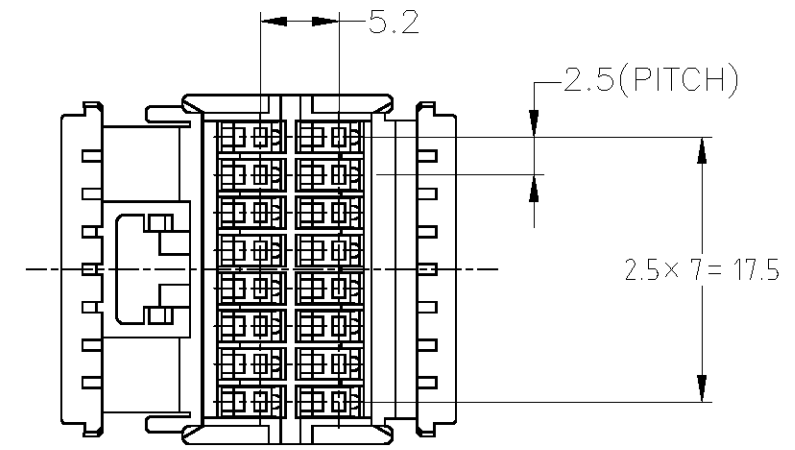

THIS DRAWING IS UNPUBLISHED. RELEASED FOR PUBLICATION
© COPYRIGHT - By - ALL RIGHTS RESERVED.

LOC	DIST	REVISIONS						
		P	LTR	DESCRIPTION	DATE	DWN	APVD	
J	-		F3	REVISED	ECR-13-018510	07JAN2014	TS	KB

二重ロック時
DOUBLE LOCKED

1. TO BE MEASURED WITHIN 2mm FROM [-T-]
2. APPLICABLE PRODUCT SPEC. NUMBER: 108-5244
3. THE MATING CAP HOUSING NUMBERS: 174975, 174053, 174979, 174146 AND 174151
4. APPLIED CONTACT PART NUMBER: 173681, 175180

1. [-T-] 面より 2mm の範囲で測定
2. 適用製品規格番号: 108-5244
3. 嵌合相手ハウジング型番: 174975, 174053, 174979, 174146 AND 174151
4. 内装するコンタクト型番: 173681, 175180

OBSOLETE	青 (BLUE)	174046-5
	緑 (GREEN)	174046-4
	黒 (BLACK)	174046-2
	白 (WHITE)	174046-1
	色 (COLOR)	製品型番 (PART NO.)

一般公差 (GENERAL TOLERANCES)	
0 < * < 10	± 0.2
10 < * < 30	± 0.25
30 < * < 100	± 0.3
角度 (ANGLES)	± 3°

THIS DRAWING IS A CONTROLLED DOCUMENT.		DWN M.KADOSAKI 04AUG05	STE TE Connectivity	
DIMENSIONS: 単位: 耗 mm		CHK T.SHINOHARA 04AUG05		
TOLERANCES UNLESS OTHERWISE SPECIFIED: 一般公差		APVD K.BETSUI 04AUG05	NAME 名称	
0 PLC ± - 1 PLC ± - 2 PLC ± - 3 PLC ± - 4 PLC ± - ANGLES ± -		PRODUCT SPEC 製品規格 SEE NOTE 2	040 SERIES MULTI-LOCK CONNECTOR 16POSITION PLUG HSG	
MATERIAL 材料 PBT		FINISH 仕上	APPLICATION SPEC 取付適用規格	RESTRICTED TO
		WEIGHT 3.5 g	SIZE A3	CAGE CODE 00779
		DRAWING NO 番号 C-174046		
		CUSTOMER DRAWING		SCALE 尺度 2:1
				SHEET 1 OF 1
				REV F3