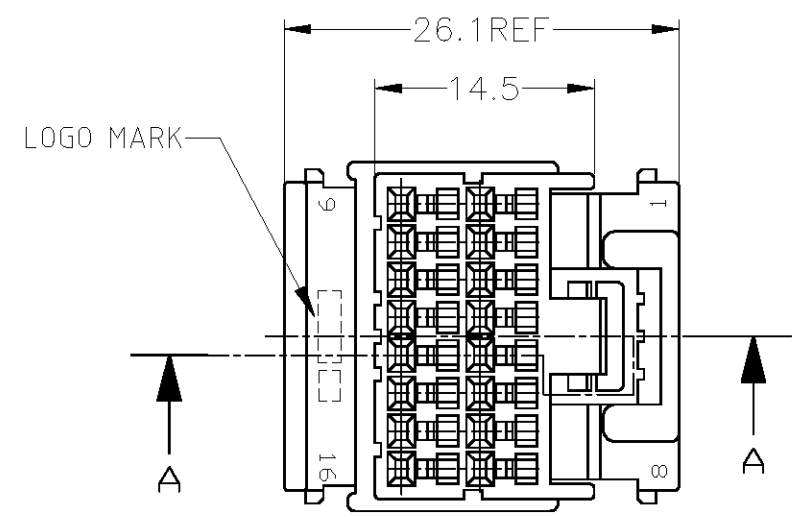

THIS DRAWING IS UNPUBLISHED. RELEASED FOR PUBLICATION
© COPYRIGHT - By - ALL RIGHTS RESERVED.

LOC	DIST	REVISIONS						
		P	LTR	DESCRIPTION	DATE	DWN	APVD	
J	-		F3	REVISED	ECR-13-018510	07JAN2014	TS	KB

二重ロック時
DOUBLE LOCKED

1. TO BE MEASURED WITHIN 2mm FROM [-T-]
2. APPLICABLE PRODUCT SPEC. NUMBER: 108-5244
3. THE MATING CAP HOUSING NUMBERS: 174975, 174053, 174979, 174146 AND 174151
4. APPLIED CONTACT PART NUMBER: 173681, 175180

1. [-T-] 面より 2mm の範囲で測定
2. 適用製品規格番号: 108-5244
3. 嵌合相手ハウジング型番: 174975, 174053, 174979, 174146 AND 174151
4. 内装するコンタクト型番: 173681, 175180

OBSOLETE	青 (BLUE)	174046-5
	緑 (GREEN)	174046-4
	黒 (BLACK)	174046-2
	白 (WHITE)	174046-1
	色 (COLOR)	製品型番 (PART NO.)

一般公差 (GENERAL TOLERANCES)	
0 < * < 10	± 0.2
10 < * < 30	± 0.25
30 < * < 100	± 0.3
角度 (ANGLES)	± 3°

THIS DRAWING IS A CONTROLLED DOCUMENT.		DWN M.KADOSAKI 04AUG05	STE TE Connectivity	
DIMENSIONS: 単位: 耗 mm		CHK T.SHINOHARA 04AUG05		
TOLERANCES UNLESS OTHERWISE SPECIFIED: 一般公差		APVD K.BETSUI 04AUG05	NAME 名称	
0 PLC ± - 1 PLC ± - 2 PLC ± - 3 PLC ± - 4 PLC ± - ANGLES ± -		PRODUCT SPEC 製品規格 SEE NOTE 2	040 SERIES MULTI-LOCK CONNECTOR 16POSITION PLUG HSG	
MATERIAL 材料 PBT		FINISH 仕上	APPLICATION SPEC 取付適用規格	RESTRICTED TO
		WEIGHT 3.5 g	SIZE A3	CAGE CODE 00779
		DRAWING NO 番号 C-174046		
		CUSTOMER DRAWING		SCALE 尺度 2:1
				SHEET 1 OF 1
				REV F3