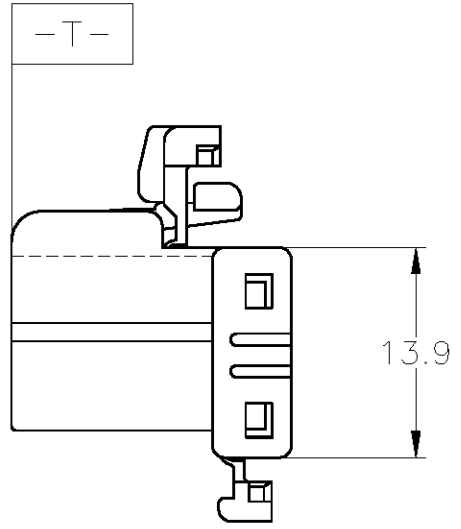

THIS DRAWING IS UNPUBLISHED. RELEASED FOR PUBLICATION
© COPYRIGHT - By - ALL RIGHTS RESERVED.

LOC	DIST	REVISIONS						
		P	LTR	DESCRIPTION	DATE	DWN	APVD	
J	-		F3	REVISED	ECR-13-018510	07JAN2014	TS	KB

二重ロック時
DOUBLE LOCKED

1. TO BE MEASURED WITHIN 2mm FROM [-T-]
2. APPLICABLE PRODUCT SPEC. NUMBER: 108-5244
3. THE MATING CAP HOUSING NUMBERS: 174975, 174053, 174979, 174146 AND 174151
4. APPLIED CONTACT PART NUMBER: 173681, 175180

1. [-T-] 面より 2mm の範囲で測定
2. 適用製品規格番号: 108-5244
3. 嵌合相手ハウジング型番: 174975, 174053, 174979, 174146 AND 174151
4. 内装するコンタクト型番: 173681, 175180

OBSOLETE	青 (BLUE)	174046-5
	緑 (GREEN)	174046-4
	黒 (BLACK)	174046-2
	白 (WHITE)	174046-1
	色 (COLOR)	製品型番 (PART NO.)

一般公差 (GENERAL TOLERANCES)	
0 < * < 10	± 0.2
10 < * < 30	± 0.25
30 < * < 100	± 0.3
角度 (ANGLES)	± 3°

THIS DRAWING IS A CONTROLLED DOCUMENT.		DWN M.KADOSAKI 04AUG05	STE TE Connectivity	
DIMENSIONS: 単位: 耗 mm		CHK T.SHINOHARA 04AUG05		
TOLERANCES UNLESS OTHERWISE SPECIFIED: 一般公差		APVD K.BETSUI 04AUG05	NAME 名称	
0 PLC ± - 1 PLC ± - 2 PLC ± - 3 PLC ± - 4 PLC ± - ANGLES ± -		PRODUCT SPEC 製品規格 SEE NOTE 2	040 SERIES MULTI-LOCK CONNECTOR 16POSITION PLUG HSG	
MATERIAL 材料 PBT		FINISH 仕上	APPLICATION SPEC 取付適用規格	RESTRICTED TO
		WEIGHT 3.5 g	SIZE A3	CAGE CODE 00779
		DRAWING NO 番号 C-174046		
		CUSTOMER DRAWING		SCALE 尺度 2:1
				SHEET 1 OF 1
				REV F3