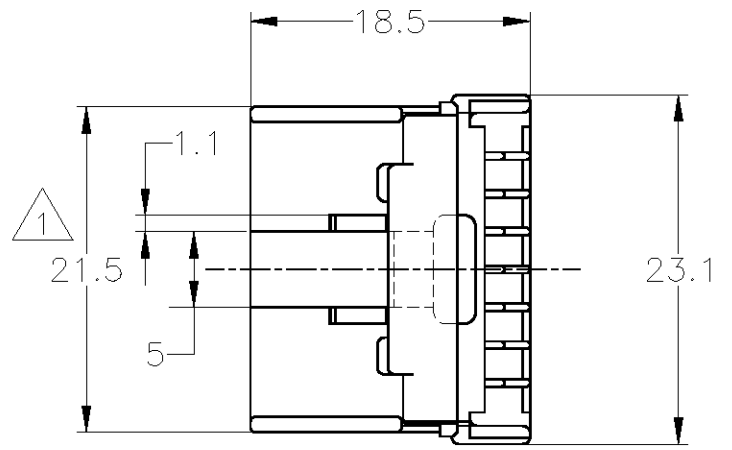

THIS DRAWING IS UNPUBLISHED. RELEASED FOR PUBLICATION
© COPYRIGHT - By - ALL RIGHTS RESERVED.

LOC	DIST	REVISIONS						
		P	LTR	DESCRIPTION	DATE	DWN	APVD	
J	-		F3	REVISED	ECR-13-018510	07JAN2014	TS	KB

二重ロック時
DOUBLE LOCKED

1. TO BE MEASURED WITHIN 2mm FROM [-T-]
2. APPLICABLE PRODUCT SPEC. NUMBER: 108-5244
3. THE MATING CAP HOUSING NUMBERS: 174975, 174053, 174979, 174146 AND 174151
4. APPLIED CONTACT PART NUMBER: 173681, 175180

1. [-T-] 面より 2mm の範囲で測定
2. 適用製品規格番号: 108-5244
3. 嵌合相手ハウジング型番: 174975, 174053, 174979, 174146 AND 174151
4. 内装するコンタクト型番: 173681, 175180

OBSOLETE	青 (BLUE)	174046-5
	緑 (GREEN)	174046-4
	黒 (BLACK)	174046-2
	白 (WHITE)	174046-1
	色 (COLOR)	製品型番 (PART NO.)

一般公差 (GENERAL TOLERANCES)	
0 < * < 10	± 0.2
10 < * < 30	± 0.25
30 < * < 100	± 0.3
角度 (ANGLES)	± 3°

THIS DRAWING IS A CONTROLLED DOCUMENT.		DWN M.KADOSAKI 04AUG05	STE TE Connectivity	
DIMENSIONS: 単位: 耗 mm		CHK T.SHINOHARA 04AUG05		
TOLERANCES UNLESS OTHERWISE SPECIFIED: 一般公差		APVD K.BETSUI 04AUG05	NAME 名称	
0 PLC ± - 1 PLC ± - 2 PLC ± - 3 PLC ± - 4 PLC ± - ANGLES ± -		PRODUCT SPEC 製品規格 SEE NOTE 2	040 SERIES MULTI-LOCK CONNECTOR 16POSITION PLUG HSG	
MATERIAL 材料 PBT		FINISH 仕上	APPLICATION SPEC 取付適用規格	RESTRICTED TO
		WEIGHT 3.5 g	SIZE A3	CAGE CODE 00779
		DRAWING NO 番号 C-174046		
		CUSTOMER DRAWING		SCALE 尺度 2:1
				SHEET 1 OF 1
				REV F3