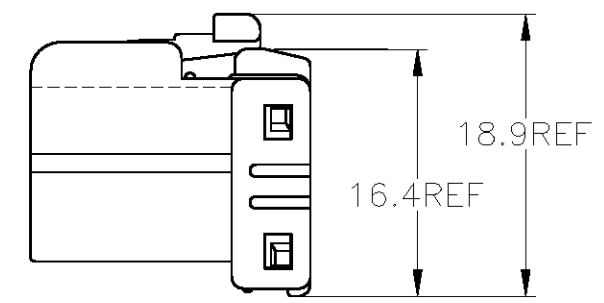

THIS DRAWING IS UNPUBLISHED. RELEASED FOR PUBLICATION
© COPYRIGHT - By - ALL RIGHTS RESERVED.

LOC	DIST	REVISIONS						
		P	LTR	DESCRIPTION	DATE	DWN	APVD	
J	-		F3	REVISED	ECR-13-018510	07JAN2014	TS	KB

二重ロック時
DOUBLE LOCKED

1. TO BE MEASURED WITHIN 2mm FROM [-T-]
2. APPLICABLE PRODUCT SPEC. NUMBER: 108-5244
3. THE MATING CAP HOUSING NUMBERS: 174975, 174053, 174979, 174146 AND 174151
4. APPLIED CONTACT PART NUMBER: 173681, 175180

1. [-T-] 面より 2mm の範囲で測定
2. 適用製品規格番号: 108-5244
3. 嵌合相手ハウジング型番: 174975, 174053, 174979, 174146 AND 174151
4. 内装するコンタクト型番: 173681, 175180

OBSOLETE	青 (BLUE)	174046-5
	緑 (GREEN)	174046-4
	黒 (BLACK)	174046-2
	白 (WHITE)	174046-1
	色 (COLOR)	製品型番 (PART NO.)

一般公差 (GENERAL TOLERANCES)	
0 < * < 10	± 0.2
10 < * < 30	± 0.25
30 < * < 100	± 0.3
角度 (ANGLES)	± 3°

THIS DRAWING IS A CONTROLLED DOCUMENT.		DWN M.KADOSAKI 04AUG05	STE TE Connectivity	
DIMENSIONS: 単位: 耗 mm		CHK T.SHINOHARA 04AUG05		
TOLERANCES UNLESS OTHERWISE SPECIFIED: 一般公差		APVD K.BETSUI 04AUG05	NAME 名称	
0 PLC ± - 1 PLC ± - 2 PLC ± - 3 PLC ± - 4 PLC ± - ANGLES ± -		PRODUCT SPEC 製品規格 SEE NOTE 2	040 SERIES MULTI-LOCK CONNECTOR 16POSITION PLUG HSG	
MATERIAL 材料 PBT		FINISH 仕上	APPLICATION SPEC 取付適用規格	RESTRICTED TO
		WEIGHT 3.5 g	SIZE A3	CAGE CODE 00779
		DRAWING NO 番号 C-174046		
		CUSTOMER DRAWING		SCALE 尺度 2:1
				SHEET 1 OF 1
				REV F3