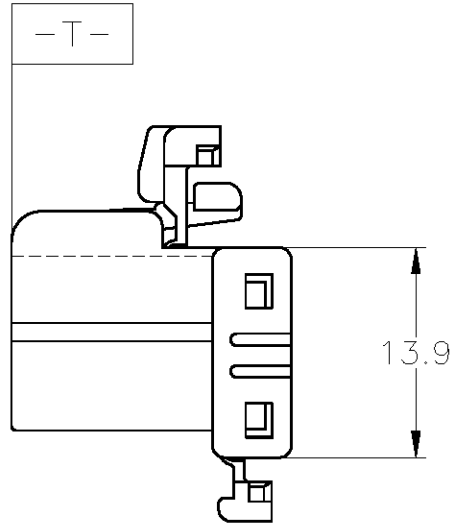

THIS DRAWING IS UNPUBLISHED. RELEASED FOR PUBLICATION
© COPYRIGHT - By - ALL RIGHTS RESERVED.

LOC	DIST	REVISIONS						
		P	LTR	DESCRIPTION	DATE	DWN	APVD	
J	-		F3	REVISED	ECR-13-018510	07JAN2014	TS	KB

二重ロック時
DOUBLE LOCKED

1. TO BE MEASURED WITHIN 2mm FROM [-T-]
2. APPLICABLE PRODUCT SPEC. NUMBER: 108-5244
3. THE MATING CAP HOUSING NUMBERS: 174975, 174053, 174979, 174146 AND 174151
4. APPLIED CONTACT PART NUMBER: 173681, 175180

1. [-T-] 面より 2mm の範囲で測定
2. 適用製品規格番号: 108-5244
3. 嵌合相手ハウジング型番: 174975, 174053, 174979, 174146 AND 174151
4. 内装するコンタクト型番: 173681, 175180

OBSOLETE	青 (BLUE)	174046-5
	緑 (GREEN)	174046-4
	黒 (BLACK)	174046-2
	白 (WHITE)	174046-1
	色 (COLOR)	製品型番 (PART NO.)

一般公差 (GENERAL TOLERANCES)	
0 < * < 10	± 0.2
10 < * < 30	± 0.25
30 < * < 100	± 0.3
角度 (ANGLES)	± 3°

THIS DRAWING IS A CONTROLLED DOCUMENT.		DWN M.KADOSAKI 04AUG05	TE Connectivity			
DIMENSIONS: 単位: 耗 mm		CHK T.SHINOHARA 04AUG05				
TOLERANCES UNLESS OTHERWISE SPECIFIED: 一般公差		APVD K.BETSUI 04AUG05	NAME 名称			
0 PLC ± - 1 PLC ± - 2 PLC ± - 3 PLC ± - 4 PLC ± - ANGLES ± -		PRODUCT SPEC 製品規格 SEE NOTE 2	040 SERIES MULTI-LOCK CONNECTOR 16POSITION PLUG HSG			
MATERIAL 材料 PBT		APPLICATION SPEC 取付適用規格	SIZE	CAGE CODE	DRAWING NO 番号	RESTRICTED TO
		WEIGHT 3.5 g	A3	00779	C-174046	-
CUSTOMER DRAWING			SCALE 尺度 2:1	SHEET 1 OF 1	REV F3