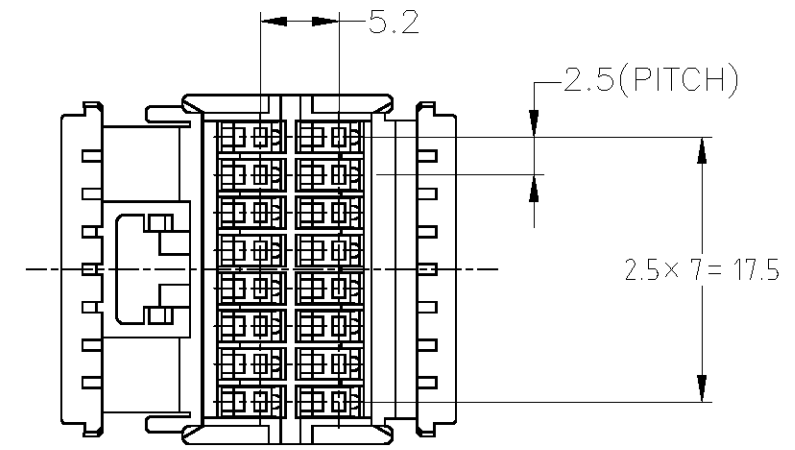

THIS DRAWING IS UNPUBLISHED. RELEASED FOR PUBLICATION
© COPYRIGHT - By - ALL RIGHTS RESERVED.

LOC	DIST	REVISIONS						
		P	LTR	DESCRIPTION	DATE	DWN	APVD	
J	-		F3	REVISED	ECR-13-018510	07JAN2014	TS	KB

二重ロック時
DOUBLE LOCKED

1. TO BE MEASURED WITHIN 2mm FROM [-T-]
2. APPLICABLE PRODUCT SPEC. NUMBER: 108-5244
3. THE MATING CAP HOUSING NUMBERS: 174975, 174053, 174979, 174146 AND 174151
4. APPLIED CONTACT PART NUMBER: 173681, 175180

1. [-T-] 面より 2mm の範囲で測定
2. 適用製品規格番号: 108-5244
3. 嵌合相手ハウジング型番: 174975, 174053, 174979, 174146 AND 174151
4. 内装するコンタクト型番: 173681, 175180

OBSOLETE	青 (BLUE)	174046-5
	緑 (GREEN)	174046-4
	黒 (BLACK)	174046-2
	白 (WHITE)	174046-1
	色 (COLOR)	製品型番 (PART NO.)

一般公差 (GENERAL TOLERANCES)	
0 < * < 10	± 0.2
10 < * < 30	± 0.25
30 < * < 100	± 0.3
角度 (ANGLES)	± 3°

THIS DRAWING IS A CONTROLLED DOCUMENT.		DWN M.KADOSAKI 04AUG05	TE Connectivity			
DIMENSIONS: 単位: 耗 mm		CHK T.SHINOHARA 04AUG05				
TOLERANCES UNLESS OTHERWISE SPECIFIED: 一般公差		APVD K.BETSUI 04AUG05	NAME 名称			
0 PLC ± - 1 PLC ± - 2 PLC ± - 3 PLC ± - 4 PLC ± - ANGLES ± -		PRODUCT SPEC 製品規格 SEE NOTE 2	040 SERIES MULTI-LOCK CONNECTOR 16POSITION PLUG HSG			
MATERIAL 材料 PBT		APPLICATION SPEC 取付適用規格	SIZE	CAGE CODE	DRAWING NO 番号	RESTRICTED TO
		WEIGHT 3.5 g	A3	00779	C-174046	-
CUSTOMER DRAWING			SCALE 尺度 2:1	SHEET 1 OF 1	REV F3