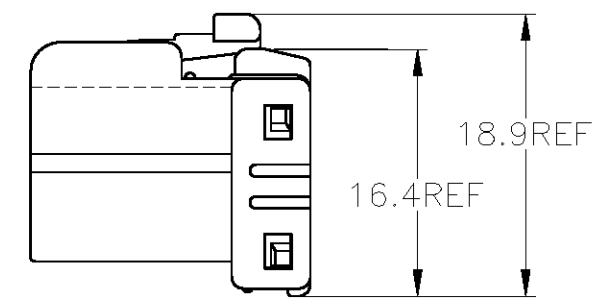

THIS DRAWING IS UNPUBLISHED. RELEASED FOR PUBLICATION
© COPYRIGHT - By - ALL RIGHTS RESERVED.

LOC	DIST	REVISIONS						
		P	LTR	DESCRIPTION	DATE	DWN	APVD	
J	-		F3	REVISED	ECR-13-018510	07JAN2014	TS	KB

二重ロック時
DOUBLE LOCKED

1. TO BE MEASURED WITHIN 2mm FROM [-T-]
2. APPLICABLE PRODUCT SPEC. NUMBER: 108-5244
3. THE MATING CAP HOUSING NUMBERS: 174975, 174053, 174979, 174146 AND 174151
4. APPLIED CONTACT PART NUMBER: 173681, 175180

1. [-T-] 面より 2mm の範囲で測定
2. 適用製品規格番号: 108-5244
3. 嵌合相手ハウジング型番: 174975, 174053, 174979, 174146 AND 174151
4. 内装するコンタクト型番: 173681, 175180

OBSOLETE	青 (BLUE)	174046-5
	緑 (GREEN)	174046-4
	黒 (BLACK)	174046-2
	白 (WHITE)	174046-1
	色 (COLOR)	製品型番 (PART NO.)

一般公差 (GENERAL TOLERANCES)	
0 < * < 10	± 0.2
10 < * < 30	± 0.25
30 < * < 100	± 0.3
角度 (ANGLES)	± 3°

THIS DRAWING IS A CONTROLLED DOCUMENT.		DWN M.KADOSAKI 04AUG05	TE Connectivity			
DIMENSIONS: 単位: 耗 mm		CHK T.SHINOHARA 04AUG05				
TOLERANCES UNLESS OTHERWISE SPECIFIED: 一般公差		APVD K.BETSUI 04AUG05	NAME 名称			
0 PLC ± - 1 PLC ± - 2 PLC ± - 3 PLC ± - 4 PLC ± - ANGLES ± -		PRODUCT SPEC 製品規格 SEE NOTE 2	040 SERIES MULTI-LOCK CONNECTOR 16POSITION PLUG HSG			
MATERIAL 材料 PBT		APPLICATION SPEC 取付適用規格	SIZE	CAGE CODE	DRAWING NO 番号	RESTRICTED TO
		WEIGHT 3.5 g	A3	00779	C-174046	-
CUSTOMER DRAWING			SCALE 尺度 2:1	SHEET 1 OF 1	REV F3