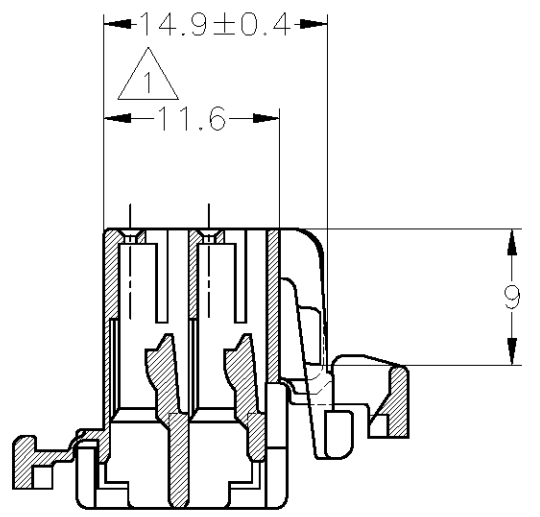

THIS DRAWING IS UNPUBLISHED. RELEASED FOR PUBLICATION
© COPYRIGHT - By - ALL RIGHTS RESERVED.

LOC	DIST	REVISIONS						
		P	LTR	DESCRIPTION	DATE	DWN	APVD	
J	-		F3	REVISED	ECR-13-018510	07JAN2014	TS	KB

二重ロック時
DOUBLE LOCKED

1. TO BE MEASURED WITHIN 2mm FROM [-T-]
2. APPLICABLE PRODUCT SPEC. NUMBER: 108-5244
3. THE MATING CAP HOUSING NUMBERS: 174975, 174053, 174979, 174146 AND 174151
4. APPLIED CONTACT PART NUMBER: 173681, 175180

1. [-T-] 面より 2mm の範囲で測定
2. 適用製品規格番号: 108-5244
3. 嵌合相手ハウジング型番: 174975, 174053, 174979, 174146 AND 174151
4. 内装するコンタクト型番: 173681, 175180

OBSOLETE	青 (BLUE)	174046-5
	緑 (GREEN)	174046-4
	黒 (BLACK)	174046-2
	白 (WHITE)	174046-1
	色 (COLOR)	製品型番 (PART NO.)

一般公差 (GENERAL TOLERANCES)	
0 < * < 10	± 0.2
10 < * < 30	± 0.25
30 < * < 100	± 0.3
角度 (ANGLES)	± 3°

THIS DRAWING IS A CONTROLLED DOCUMENT.		DWN M.KADOSAKI 04AUG05	TE Connectivity			
DIMENSIONS: 単位: 耗 mm		CHK T.SHINOHARA 04AUG05				
TOLERANCES UNLESS OTHERWISE SPECIFIED: 一般公差		APVD K.BETSUI 04AUG05	NAME 名称			
0 PLC ± - 1 PLC ± - 2 PLC ± - 3 PLC ± - 4 PLC ± - ANGLES ± -		PRODUCT SPEC 製品規格 SEE NOTE 2	040 SERIES MULTI-LOCK CONNECTOR 16POSITION PLUG HSG			
MATERIAL 材料 PBT		APPLICATION SPEC 取付適用規格	SIZE	CAGE CODE	DRAWING NO 番号	RESTRICTED TO
		WEIGHT 3.5 g	A3	00779	C-174046	-
CUSTOMER DRAWING			SCALE 尺度 2:1	SHEET 1 OF 1	REV F3