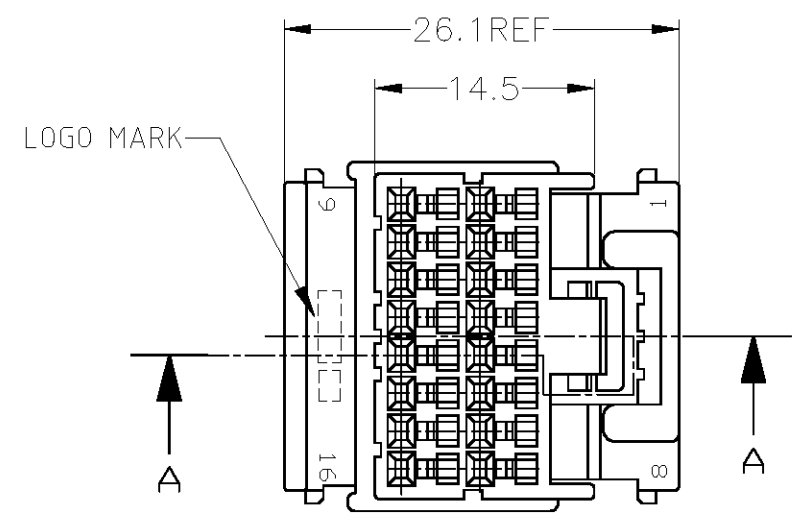

THIS DRAWING IS UNPUBLISHED. RELEASED FOR PUBLICATION
© COPYRIGHT - By - ALL RIGHTS RESERVED.

LOC	DIST	REVISIONS						
		P	LTR	DESCRIPTION	DATE	DWN	APVD	
J	-		F3	REVISED	ECR-13-018510	07JAN2014	TS	KB

二重ロック時
DOUBLE LOCKED

1. TO BE MEASURED WITHIN 2mm FROM [-T-]
2. APPLICABLE PRODUCT SPEC. NUMBER: 108-5244
3. THE MATING CAP HOUSING NUMBERS: 174975, 174053, 174979, 174146 AND 174151
4. APPLIED CONTACT PART NUMBER: 173681, 175180

1. [-T-] 面より 2mm の範囲で測定
2. 適用製品規格番号: 108-5244
3. 嵌合相手ハウジング型番: 174975, 174053, 174979, 174146 AND 174151
4. 内装するコンタクト型番: 173681, 175180

OBSOLETE	青 (BLUE)	174046-5
	緑 (GREEN)	174046-4
	黒 (BLACK)	174046-2
	白 (WHITE)	174046-1
	色 (COLOR)	製品型番 (PART NO.)

一般公差 (GENERAL TOLERANCES)	
0 < * < 10	± 0.2
10 < * < 30	± 0.25
30 < * < 100	± 0.3
角度 (ANGLES)	± 3°

THIS DRAWING IS A CONTROLLED DOCUMENT.		DWN M.KADOSAKI 04AUG05	TE Connectivity			
DIMENSIONS: 単位: 耗 mm		CHK T.SHINOHARA 04AUG05				
TOLERANCES UNLESS OTHERWISE SPECIFIED: 一般公差		APVD K.BETSUI 04AUG05	NAME 名称			
0 PLC ± - 1 PLC ± - 2 PLC ± - 3 PLC ± - 4 PLC ± - ANGLES ± -		PRODUCT SPEC 製品規格 SEE NOTE 2	040 SERIES MULTI-LOCK CONNECTOR 16POSITION PLUG HSG			
MATERIAL 材料 PBT		APPLICATION SPEC 取付適用規格	SIZE	CAGE CODE	DRAWING NO 番号	RESTRICTED TO
		WEIGHT 3.5 g	A3	00779	C-174046	-
CUSTOMER DRAWING			SCALE 尺度 2:1	SHEET 1 OF 1	REV F3