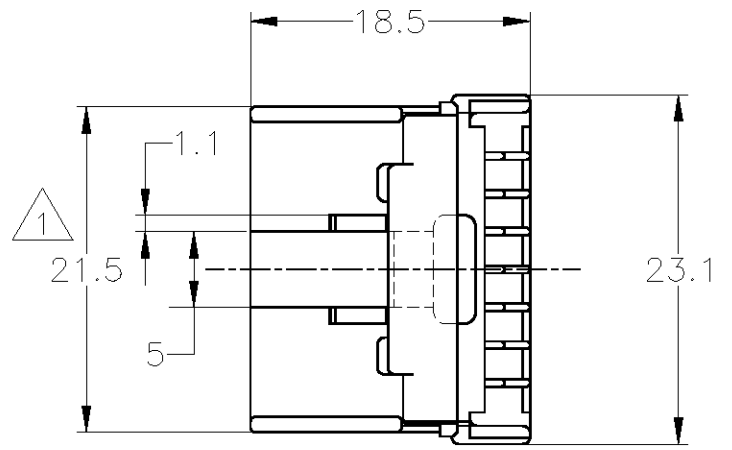

THIS DRAWING IS UNPUBLISHED. RELEASED FOR PUBLICATION
© COPYRIGHT - By - ALL RIGHTS RESERVED.

LOC	DIST	REVISIONS						
		P	LTR	DESCRIPTION	DATE	DWN	APVD	
J	-		F3	REVISED	ECR-13-018510	07JAN2014	TS	KB

二重ロック時
DOUBLE LOCKED

1. TO BE MEASURED WITHIN 2mm FROM [-T-]
2. APPLICABLE PRODUCT SPEC. NUMBER: 108-5244
3. THE MATING CAP HOUSING NUMBERS: 174975, 174053, 174979, 174146 AND 174151
4. APPLIED CONTACT PART NUMBER: 173681, 175180

1. [-T-] 面より 2mm の範囲で測定
2. 適用製品規格番号: 108-5244
3. 嵌合相手ハウジング型番: 174975, 174053, 174979, 174146 AND 174151
4. 内装するコンタクト型番: 173681, 175180

OBSOLETE	青 (BLUE)	174046-5
	緑 (GREEN)	174046-4
	黒 (BLACK)	174046-2
	白 (WHITE)	174046-1
	色 (COLOR)	製品型番 (PART NO.)

一般公差 (GENERAL TOLERANCES)	
0 < * < 10	± 0.2
10 < * < 30	± 0.25
30 < * < 100	± 0.3
角度 (ANGLES)	± 3°

THIS DRAWING IS A CONTROLLED DOCUMENT.		DWN M.KADOSAKI 04AUG05	TE Connectivity			
DIMENSIONS: 単位: 耗 mm		CHK T.SHINOHARA 04AUG05				
TOLERANCES UNLESS OTHERWISE SPECIFIED: 一般公差		APVD K.BETSUI 04AUG05	NAME 名称			
0 PLC ± - 1 PLC ± - 2 PLC ± - 3 PLC ± - 4 PLC ± - ANGLES ± -		PRODUCT SPEC 製品規格 SEE NOTE 2	040 SERIES MULTI-LOCK CONNECTOR 16POSITION PLUG HSG			
MATERIAL 材料 PBT		APPLICATION SPEC 取付適用規格	SIZE	CAGE CODE	DRAWING NO 番号	RESTRICTED TO
		WEIGHT 3.5 g	A3	00779	C-174046	-
CUSTOMER DRAWING			SCALE 尺度 2:1	SHEET 1 OF 1	REV F3