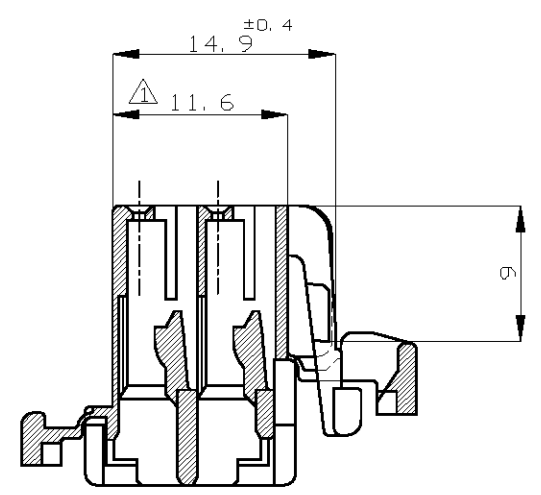

THIS DRAWING IS UNPUBLISHED. RELEASED FOR PUBLICATION
© COPYRIGHT - By - ALL RIGHTS RESERVED.

LOC	DIST	REVISIONS					
		P	LTR	DESCRIPTION	DATE	DWN	APVD
J	-	G3	REVISED	ECR-13-018510	08JAN2014	TS	KB

A-A

OBSOLETE	色 (COLOR)	製品型番 (PART NO.)
	オレンジ (ORANGE)	174047-8
	青 (BLUE)	174047-5
	緑 (GREEN)	174047-4
	黒 (BLACK)	174047-2
	白 (WHITE)	174047-1
	色 (COLOR)	製品型番 (PART NO.)

- △ TO BE MEASURED WITHIN 2mm FROM [-T-]
- △ APPLICABLE PRODUCT SPEC. NO. 108-5244, 108-5352
3. THE MATING CAP HOUSING NUMBERS: 174977, 174055, 175652, 174146, 178460, 174149, AND 174151
4. APPLIED CONTACT PART NUMBER: 173681, 175180

- △ [-T-] 面より2mmの範囲で測定
- △ 適用製品規格番号 108-5244, 108-5352
3. 嵌合相手ハウジング型番; 174977, 174055, 175652, 174146, 178460, 174149 AND 174151
4. 内装するコンタクト型番: 173681, 175180

TOLERANCE UNLESS OTHERWISE SPECIFIED: 一般公差	
0 < x ≤ 10	: ±0.2
10 < x ≤ 30	: ±0.25
30 < x ≤ 100	: ±0.3
ANGLE ; 角度	: ±3°

THIS DRAWING IS A CONTROLLED DOCUMENT.		DWN M.SUGAWARA 07AUG06		TE Connectivity	
DIMENSIONS: 単位: 耗 mm		CHK T.SHINOHARA 07AUG06			
TOLERANCES UNLESS OTHERWISE SPECIFIED: 一般公差		APVD K.BETSUI 07AUG06		NAME 名称	
		PRODUCT SPEC 製品規格		20POSITION PLUG HOUSING	
MATERIAL 材料 PBT		APPLICATION SPEC 取付適用規格		040SERIES MULTI-LOCK CONNECTOR	
FINISH 仕上 -		WEIGHT 4.2 g		SIZE A3	CAGE CODE 00779
		CUSTOMER DRAWING		DRAWING NO 番号 C-174047	RESTRICTED TO -
		SCALE 尺度 2:1		SHEET 1 OF 1	REV G3