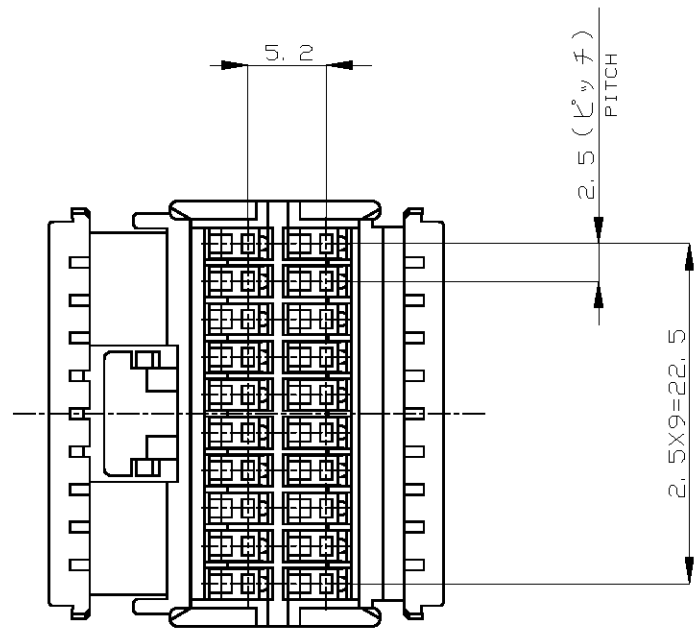

THIS DRAWING IS UNPUBLISHED. RELEASED FOR PUBLICATION
© COPYRIGHT - By - ALL RIGHTS RESERVED.

LOC	DIST	REVISIONS					
		P	LTR	DESCRIPTION	DATE	DWN	APVD
J	-	G3	REVISED	ECR-13-018510	08JAN2014	TS	KB

二重ロック時
DOUBLE LOCKED

A-A

OBSOLETE	色 (COLOR)	製品型番 (PART NO.)
	オレンジ (ORANGE)	174047-8
	青 (BLUE)	174047-5
	緑 (GREEN)	174047-4
	黒 (BLACK)	174047-2
	白 (WHITE)	174047-1
	色 (COLOR)	製品型番 (PART NO.)

- △ TO BE MEASURED WITHIN 2mm FROM [-T-]
- △ APPLICABLE PRODUCT SPEC. NO. 108-5244, 108-5352
3. THE MATING CAP HOUSING NUMBERS: 174977, 174055, 175652, 174146, 178460, 174149, AND 174151
4. APPLIED CONTACT PART NUMBER: 173681, 175180

- △ [-T-] 面より2mmの範囲で測定
- △ 適用製品規格番号 108-5244, 108-5352
3. 嵌合相手ハウジング型番; 174977, 174055, 175652, 174146, 178460, 174149 AND 174151
4. 内装するコンタクト型番: 173681, 175180

TOLERANCE UNLESS OTHERWISE SPECIFIED: 一般公差	
0 < x ≤ 10	: ±0.2
10 < x ≤ 30	: ±0.25
30 < x ≤ 100	: ±0.3
ANGLE ; 角度	: ±3°

THIS DRAWING IS A CONTROLLED DOCUMENT.		DWN M.SUGAWARA 07AUG06		TE Connectivity	
DIMENSIONS: 単位: 耗 mm		CHK T.SHINOHARA 07AUG06			
TOLERANCES UNLESS OTHERWISE SPECIFIED: 一般公差		APVD K.BETSUI 07AUG06		NAME 名称	
		PRODUCT SPEC 製品規格		20POSITION PLUG HOUSING	
MATERIAL 材料 PBT		APPLICATION SPEC 取付適用規格		040SERIES MULTI-LOCK CONNECTOR	
FINISH 仕上 -		WEIGHT 4.2 g		SIZE A3	CAGE CODE 00779
		CUSTOMER DRAWING		DRAWING NO 番号 C-174047	RESTRICTED TO -
		SCALE 尺度 2:1		SHEET 1 OF 1	REV G3