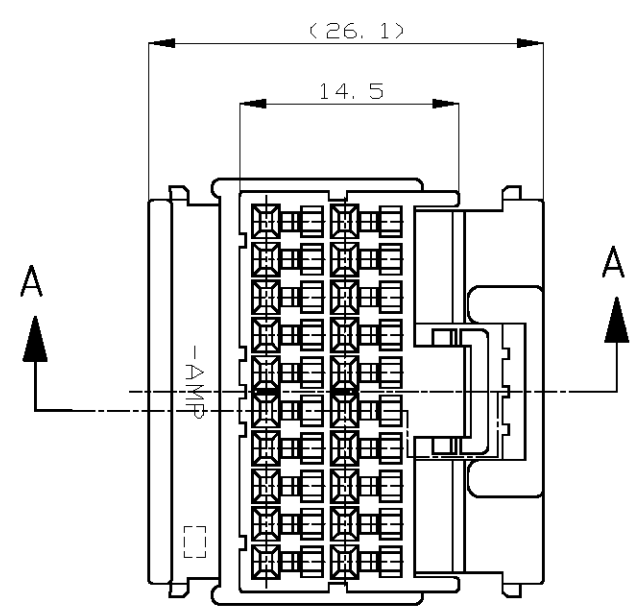

THIS DRAWING IS UNPUBLISHED. RELEASED FOR PUBLICATION
 © COPYRIGHT - By - ALL RIGHTS RESERVED.

LOC	DIST	REVISIONS					
		P	LTR	DESCRIPTION	DATE	DWN	APVD
J	-	G3	REVISED	ECR-13-018510	08JAN2014	TS	KB

二重ロック時
DOUBLE LOCKED

A-A

OBSOLETE	色 (COLOR)	製品型番 (PART NO.)
	オレンジ (ORANGE)	174047-8
	青 (BLUE)	174047-5
	緑 (GREEN)	174047-4
	黒 (BLACK)	174047-2
	白 (WHITE)	174047-1
	色 (COLOR)	製品型番 (PART NO.)

- △ TO BE MEASURED WITHIN 2mm FROM [-T-]
- △ APPLICABLE PRODUCT SPEC. NO. 108-5244, 108-5352
- 3. THE MATING CAP HOUSING NUMBERS: 174977, 174055, 175652, 174146, 178460, 174149, AND 174151
- 4. APPLIED CONTACT PART NUMBER: 173681, 175180

- △ [-T-] 面より2mmの範囲で測定
- △ 適用製品規格番号 108-5244, 108-5352
- 3. 嵌合相手ハウジング型番; 174977, 174055, 175652, 174146, 178460, 174149 AND 174151
- 4. 内装するコンタクト型番: 173681, 175180

TOLERANCE UNLESS OTHERWISE SPECIFIED: 一般公差	
0 < x ≤ 10	: ±0.2
10 < x ≤ 30	: ±0.25
30 < x ≤ 100	: ±0.3
ANGLE ; 角度	: ±3°

THIS DRAWING IS A CONTROLLED DOCUMENT.		DWN M.SUGAWARA 07AUG06		TE Connectivity	
DIMENSIONS: 単位: 耗 mm		CHK T.SHINOHARA 07AUG06			
TOLERANCES UNLESS OTHERWISE SPECIFIED: 一般公差		APVD K.BETSUI 07AUG06		NAME 名称	
		PRODUCT SPEC 製品規格		20POSITION PLUG HOUSING	
MATERIAL 材料 PBT		APPLICATION SPEC 取付適用規格		040SERIES MULTI-LOCK CONNECTOR	
FINISH 仕上 -		WEIGHT 4.2 g		SIZE A3	CAGE CODE 00779
		CUSTOMER DRAWING		DRAWING NO 番号 C-174047	RESTRICTED TO -
		SCALE 尺度 2:1		SHEET 1 OF 1	REV G3