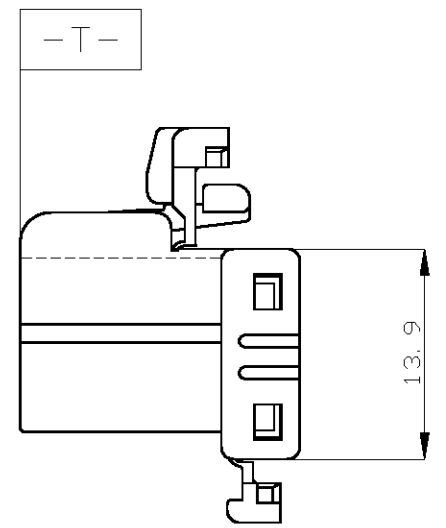

THIS DRAWING IS UNPUBLISHED. RELEASED FOR PUBLICATION
© COPYRIGHT - By - ALL RIGHTS RESERVED.

LOC	DIST	REVISIONS					
		P	LTR	DESCRIPTION	DATE	DWN	APVD
J	-	G3	REVISED	ECR-13-018510	08JAN2014	TS	KB

二重ロック時
DOUBLE LOCKED

A-A

OBSOLETE	色 (COLOR)	製品型番 (PART NO.)
	オレンジ (ORANGE)	174047-8
	青 (BLUE)	174047-5
	緑 (GREEN)	174047-4
	黒 (BLACK)	174047-2
	白 (WHITE)	174047-1
	色 (COLOR)	製品型番 (PART NO.)

- △ TO BE MEASURED WITHIN 2mm FROM [-T-]
- △ APPLICABLE PRODUCT SPEC. NO. 108-5244, 108-5352
3. THE MATING CAP HOUSING NUMBERS: 174977, 174055, 175652, 174146, 178460, 174149, AND 174151
4. APPLIED CONTACT PART NUMBER: 173681, 175180

- △ [-T-] 面より2mmの範囲で測定
- △ 適用製品規格番号 108-5244, 108-5352
3. 嵌合相手ハウジング型番; 174977, 174055, 175652, 174146, 178460, 174149 AND 174151
4. 内装するコンタクト型番: 173681, 175180

TOLERANCE UNLESS OTHERWISE SPECIFIED: 一般公差	
0 < x ≤ 10	: ±0.2
10 < x ≤ 30	: ±0.25
30 < x ≤ 100	: ±0.3
ANGLE ; 角度	: ±3°

THIS DRAWING IS A CONTROLLED DOCUMENT.		DWN M.SUGAWARA 07AUG06		TE Connectivity	
DIMENSIONS: 単位: 耗 mm		CHK T.SHINOHARA 07AUG06			
TOLERANCES UNLESS OTHERWISE SPECIFIED: 一般公差		APVD K.BETSUI 07AUG06		NAME 名称	
		PRODUCT SPEC 製品規格		20POSITION PLUG HOUSING	
MATERIAL 材料 PBT		APPLICATION SPEC 取付適用規格		040SERIES MULTI-LOCK CONNECTOR	
FINISH 仕上 -		WEIGHT 4.2 g		SIZE A3	CAGE CODE 00779
		CUSTOMER DRAWING		DRAWING NO 番号 C-174047	RESTRICTED TO -
		SCALE 尺度 2:1		SHEET 1 OF 1	REV G3