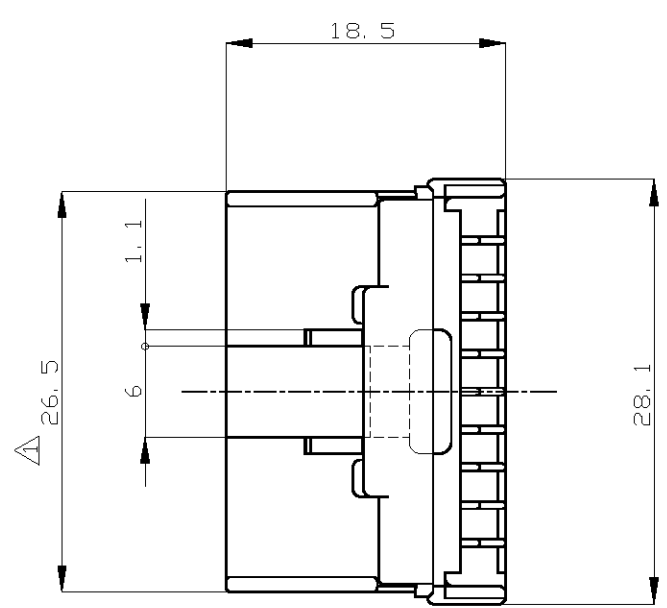

THIS DRAWING IS UNPUBLISHED. RELEASED FOR PUBLICATION
© COPYRIGHT - By - ALL RIGHTS RESERVED.

LOC	DIST	REVISIONS					
		P	LTR	DESCRIPTION	DATE	DWN	APVD
J	-	G3	REVISED	ECR-13-018510	08JAN2014	TS	KB

二重ロック時
DOUBLE LOCKED

A-A

OBSOLETE	色 (COLOR)	製品型番 (PART NO.)
	オレンジ (ORANGE)	174047-8
	青 (BLUE)	174047-5
	緑 (GREEN)	174047-4
	黒 (BLACK)	174047-2
	白 (WHITE)	174047-1
	色 (COLOR)	製品型番 (PART NO.)

- △ TO BE MEASURED WITHIN 2mm FROM [-T-]
- △ APPLICABLE PRODUCT SPEC. NO. 108-5244, 108-5352
3. THE MATING CAP HOUSING NUMBERS: 174977, 174055, 175652, 174146, 178460, 174149, AND 174151
4. APPLIED CONTACT PART NUMBER: 173681, 175180

- △ [-T-] 面より2mmの範囲で測定
- △ 適用製品規格番号 108-5244, 108-5352
3. 嵌合相手ハウジング型番; 174977, 174055, 175652, 174146, 178460, 174149 AND 174151
4. 内装するコンタクト型番: 173681, 175180

TOLERANCE UNLESS OTHERWISE SPECIFIED: 一般公差	
0 < x ≤ 10	: ±0.2
10 < x ≤ 30	: ±0.25
30 < x ≤ 100	: ±0.3
ANGLE ; 角度	: ±3°

THIS DRAWING IS A CONTROLLED DOCUMENT.		DWN M.SUGAWARA 07AUG06		TE Connectivity	
DIMENSIONS: 単位: 耗 mm		CHK T.SHINOHARA 07AUG06			
TOLERANCES UNLESS OTHERWISE SPECIFIED: 一般公差		APVD K.BETSUI 07AUG06		NAME 名称	
		PRODUCT SPEC 製品規格		20POSITION PLUG HOUSING	
MATERIAL 材料 PBT		APPLICATION SPEC 取付適用規格		040SERIES MULTI-LOCK CONNECTOR	
FINISH 仕上 -		WEIGHT 4.2 g		SIZE A3	CAGE CODE 00779
		CUSTOMER DRAWING		DRAWING NO 番号 C-174047	RESTRICTED TO -
		SCALE 尺度 2:1		SHEET 1 OF 1	REV G3