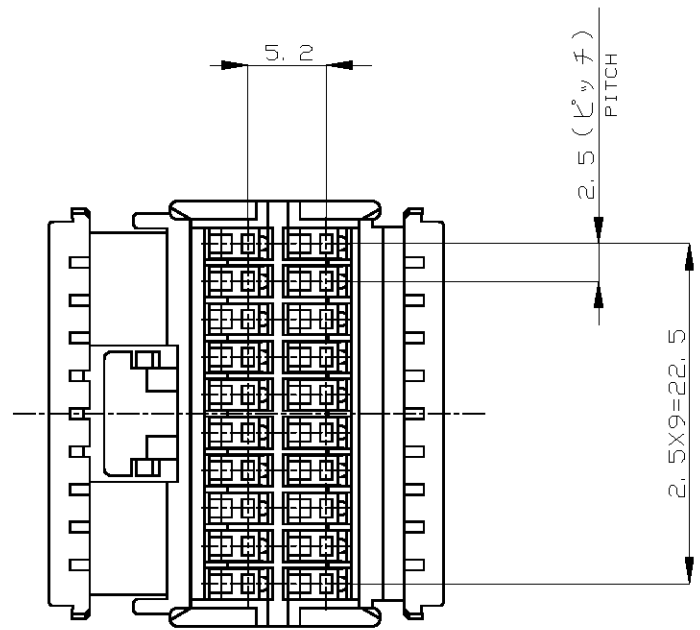

THIS DRAWING IS UNPUBLISHED. RELEASED FOR PUBLICATION
© COPYRIGHT - By - ALL RIGHTS RESERVED.

LOC	DIST	REVISIONS					
		P	LTR	DESCRIPTION	DATE	DWN	APVD
J	-	G3	REVISED	ECR-13-018510	08JAN2014	TS	KB

二重ロック時
DOUBLE LOCKED

A-A

OBSOLETE	色 (COLOR)	製品型番 (PART NO.)
	オレンジ (ORANGE)	174047-8
	青 (BLUE)	174047-5
	緑 (GREEN)	174047-4
	黒 (BLACK)	174047-2
	白 (WHITE)	174047-1
	色 (COLOR)	製品型番 (PART NO.)

- △ TO BE MEASURED WITHIN 2mm FROM [-T-]
- △ APPLICABLE PRODUCT SPEC. NO. 108-5244, 108-5352
3. THE MATING CAP HOUSING NUMBERS: 174977, 174055, 175652, 174146, 178460, 174149, AND 174151
4. APPLIED CONTACT PART NUMBER: 173681, 175180

- △ [-T-] 面より2mmの範囲で測定
- △ 適用製品規格番号 108-5244, 108-5352
3. 嵌合相手ハウジング型番; 174977, 174055, 175652, 174146, 178460, 174149 AND 174151
4. 内装するコンタクト型番: 173681, 175180

TOLERANCE UNLESS OTHERWISE SPECIFIED: 一般公差	
0 < x ≤ 10	: ±0.2
10 < x ≤ 30	: ±0.25
30 < x ≤ 100	: ±0.3
ANGLE ; 角度	: ±3°

THIS DRAWING IS A CONTROLLED DOCUMENT.		DWN M.SUGAWARA 07AUG06		TE Connectivity	
DIMENSIONS: 単位: 耗 mm		CHK T.SHINOHARA 07AUG06			
TOLERANCES UNLESS OTHERWISE SPECIFIED: 一般公差		APVD K.BETSUI 07AUG06		NAME 名称	
		PRODUCT SPEC 製品規格		20POSITION PLUG HOUSING	
MATERIAL 材料 PBT		APPLICATION SPEC 取付適用規格		040SERIES MULTI-LOCK CONNECTOR	
FINISH 仕上 -		WEIGHT 4.2 g		SIZE A3	CAGE CODE 00779
		CUSTOMER DRAWING		DRAWING NO 番号 C-174047	RESTRICTED TO -
				SCALE 尺度 2:1	SHEET 1 OF 1
					REV G3