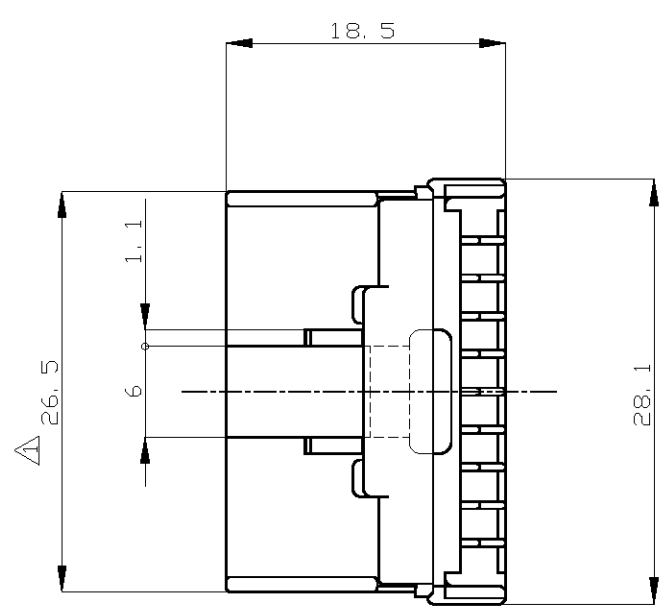

THIS DRAWING IS UNPUBLISHED. RELEASED FOR PUBLICATION
© COPYRIGHT - By - ALL RIGHTS RESERVED.

LOC	DIST	REVISIONS					
		P	LTR	DESCRIPTION	DATE	DWN	APVD
J	-	G3	REVISED	ECR-13-018510	08JAN2014	TS	KB

二重ロック時
DOUBLE LOCKED

A-A

OBSOLETE	色 (COLOR)	製品型番 (PART NO.)
	オレンジ (ORANGE)	174047-8
	青 (BLUE)	174047-5
	緑 (GREEN)	174047-4
	黒 (BLACK)	174047-2
	白 (WHITE)	174047-1
	色 (COLOR)	製品型番 (PART NO.)

- △ TO BE MEASURED WITHIN 2mm FROM [-T-]
- △ APPLICABLE PRODUCT SPEC. NO. 108-5244, 108-5352
3. THE MATING CAP HOUSING NUMBERS: 174977, 174055, 175652, 174146, 178460, 174149, AND 174151
4. APPLIED CONTACT PART NUMBER: 173681, 175180

- △ [-T-] 面より2mmの範囲で測定
- △ 適用製品規格番号 108-5244, 108-5352
3. 嵌合相手ハウジング型番; 174977, 174055, 175652, 174146, 178460, 174149 AND 174151
4. 内装するコンタクト型番: 173681, 175180

TOLERANCE UNLESS OTHERWISE SPECIFIED: 一般公差	
0 < x ≤ 10	: ±0.2
10 < x ≤ 30	: ±0.25
30 < x ≤ 100	: ±0.3
ANGLE ; 角度	: ±3°

THIS DRAWING IS A CONTROLLED DOCUMENT.		DWN M.SUGAWARA 07AUG06		TE Connectivity	
DIMENSIONS: 単位: 耗 mm		CHK T.SHINOHARA 07AUG06			
TOLERANCES UNLESS OTHERWISE SPECIFIED: 一般公差		APVD K.BETSUI 07AUG06		NAME 名称	
		PRODUCT SPEC 製品規格		20POSITION PLUG HOUSING	
MATERIAL 材料 PBT		APPLICATION SPEC 取付適用規格		040SERIES MULTI-LOCK CONNECTOR	
FINISH 仕上 -		WEIGHT 4.2 g		SIZE A3	CAGE CODE 00779
		CUSTOMER DRAWING		DRAWING NO 番号 C-174047	RESTRICTED TO -
				SCALE 尺度 2:1	SHEET 1 OF 1
					REV G3