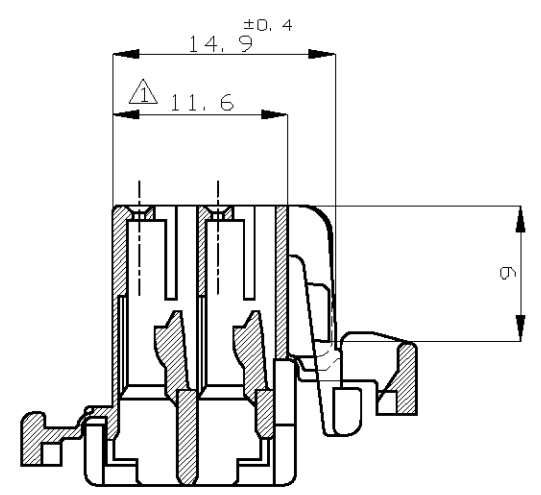

THIS DRAWING IS UNPUBLISHED. RELEASED FOR PUBLICATION
© COPYRIGHT - By - ALL RIGHTS RESERVED.

LOC	DIST	REVISIONS					
		P	LTR	DESCRIPTION	DATE	DWN	APVD
J	-	G3	REVISED	ECR-13-018510	08JAN2014	TS	KB

A-A

OBSOLETE	色 (COLOR)	製品型番 (PART NO.)
	オレンジ (ORANGE)	174047-8
	青 (BLUE)	174047-5
	緑 (GREEN)	174047-4
	黒 (BLACK)	174047-2
	白 (WHITE)	174047-1
	色 (COLOR)	製品型番 (PART NO.)

- △ TO BE MEASURED WITHIN 2mm FROM [-T-]
- △ APPLICABLE PRODUCT SPEC. NO. 108-5244, 108-5352
3. THE MATING CAP HOUSING NUMBERS: 174977, 174055, 175652, 174146, 178460, 174149, AND 174151
4. APPLIED CONTACT PART NUMBER: 173681, 175180

- △ [-T-] 面より2mmの範囲で測定
- △ 適用製品規格番号 108-5244, 108-5352
3. 嵌合相手ハウジング型番; 174977, 174055, 175652, 174146, 178460, 174149 AND 174151
4. 内装するコンタクト型番: 173681, 175180

TOLERANCE UNLESS OTHERWISE SPECIFIED: 一般公差	
0 < x ≤ 10	: ±0.2
10 < x ≤ 30	: ±0.25
30 < x ≤ 100	: ±0.3
ANGLE ; 角度	: ±3°

THIS DRAWING IS A CONTROLLED DOCUMENT.		DWN M.SUGAWARA 07AUG06		TE Connectivity	
DIMENSIONS: 単位: 耗 mm		CHK T.SHINOHARA 07AUG06			
TOLERANCES UNLESS OTHERWISE SPECIFIED: 一般公差		APVD K.BETSUI 07AUG06		NAME 名称	
		PRODUCT SPEC 製品規格		20POSITION PLUG HOUSING	
MATERIAL 材料 PBT		APPLICATION SPEC 取付適用規格		040SERIES MULTI-LOCK CONNECTOR	
FINISH 仕上 -		WEIGHT 4.2 g		SIZE A3	CAGE CODE 00779
		CUSTOMER DRAWING		DRAWING NO 番号 C-174047	RESTRICTED TO -
				SCALE 尺度 2:1	SHEET 1 OF 1
					REV G3