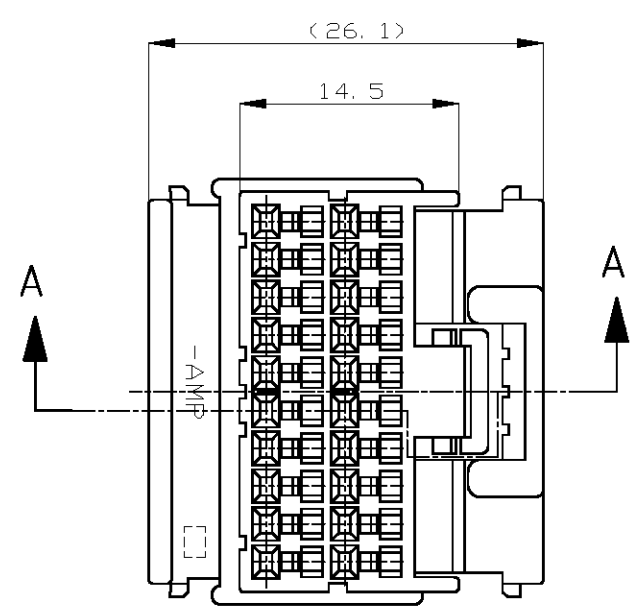

THIS DRAWING IS UNPUBLISHED. RELEASED FOR PUBLICATION
 © COPYRIGHT - By - ALL RIGHTS RESERVED.

LOC	DIST	REVISIONS					
		P	LTR	DESCRIPTION	DATE	DWN	APVD
J	-	G3	REVISED	ECR-13-018510	08JAN2014	TS	KB

二重ロック時
DOUBLE LOCKED

A-A

OBSOLETE	色 (COLOR)	製品型番 (PART NO.)
	オレンジ (ORANGE)	174047-8
	青 (BLUE)	174047-5
	緑 (GREEN)	174047-4
	黒 (BLACK)	174047-2
	白 (WHITE)	174047-1
	色 (COLOR)	製品型番 (PART NO.)

- △ TO BE MEASURED WITHIN 2mm FROM [-T-]
- △ APPLICABLE PRODUCT SPEC. NO. 108-5244, 108-5352
- 3. THE MATING CAP HOUSING NUMBERS: 174977, 174055, 175652, 174146, 178460, 174149, AND 174151
- 4. APPLIED CONTACT PART NUMBER: 173681, 175180

- △ [-T-] 面より2mmの範囲で測定
- △ 適用製品規格番号 108-5244, 108-5352
- 3. 嵌合相手ハウジング型番; 174977, 174055, 175652, 174146, 178460, 174149 AND 174151
- 4. 内装するコンタクト型番: 173681, 175180

TOLERANCE UNLESS OTHERWISE SPECIFIED: 一般公差	
0 < x ≤ 10	: ±0.2
10 < x ≤ 30	: ±0.25
30 < x ≤ 100	: ±0.3
ANGLE ; 角度	: ±3°

THIS DRAWING IS A CONTROLLED DOCUMENT.		DWN M.SUGAWARA 07AUG06		 TE Connectivity	
DIMENSIONS: 単位: 耗 mm		CHK T.SHINOHARA 07AUG06			
TOLERANCES UNLESS OTHERWISE SPECIFIED: 一般公差		APVD K.BETSUI 07AUG06		NAME 名称	
		PRODUCT SPEC 製品規格		20POSITION PLUG HOUSING	
MATERIAL 材料 PBT		APPLICATION SPEC 取付適用規格		040SERIES MULTI-LOCK CONNECTOR	
FINISH 仕上 -		WEIGHT 4.2 g		SIZE A3	CAGE CODE 00779
		CUSTOMER DRAWING		DRAWING NO 番号 C-174047	RESTRICTED TO -
				SCALE 尺度 2:1	SHEET 1 OF 1
					REV G3