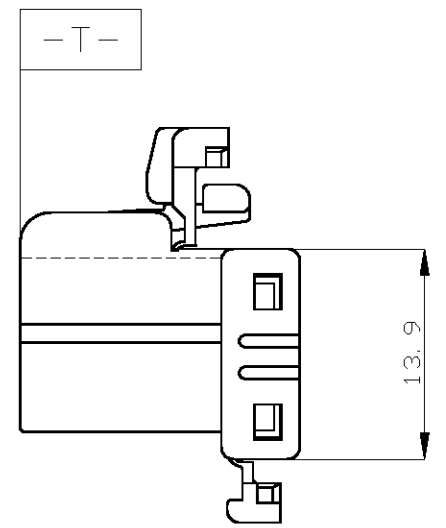

THIS DRAWING IS UNPUBLISHED. RELEASED FOR PUBLICATION
© COPYRIGHT - By - ALL RIGHTS RESERVED.

LOC	DIST	REVISIONS					
		P	LTR	DESCRIPTION	DATE	DWN	APVD
J	-	G3	REVISED	ECR-13-018510	08JAN2014	TS	KB

二重ロック時
DOUBLE LOCKED

A-A

OBSOLETE	色 (COLOR)	製品型番 (PART NO.)
	オレンジ (ORANGE)	174047-8
	青 (BLUE)	174047-5
	緑 (GREEN)	174047-4
	黒 (BLACK)	174047-2
	白 (WHITE)	174047-1
	色 (COLOR)	製品型番 (PART NO.)

- △ TO BE MEASURED WITHIN 2mm FROM [-T-]
- △ APPLICABLE PRODUCT SPEC. NO. 108-5244, 108-5352
3. THE MATING CAP HOUSING NUMBERS: 174977, 174055, 175652, 174146, 178460, 174149, AND 174151
4. APPLIED CONTACT PART NUMBER: 173681, 175180

- △ [-T-] 面より2mmの範囲で測定
- △ 適用製品規格番号 108-5244, 108-5352
3. 嵌合相手ハウジング型番; 174977, 174055, 175652, 174146, 178460, 174149 AND 174151
4. 内装するコンタクト型番: 173681, 175180

TOLERANCE UNLESS OTHERWISE SPECIFIED: 一般公差	
0 < x ≤ 10	: ±0.2
10 < x ≤ 30	: ±0.25
30 < x ≤ 100	: ±0.3
ANGLE ; 角度	: ±3°

THIS DRAWING IS A CONTROLLED DOCUMENT.		DWN M.SUGAWARA 07AUG06		TE Connectivity	
DIMENSIONS: 単位: 耗 mm		CHK T.SHINOHARA 07AUG06			
TOLERANCES UNLESS OTHERWISE SPECIFIED: 一般公差		APVD K.BETSUI 07AUG06		NAME 名称	
		PRODUCT SPEC 製品規格		20POSITION PLUG HOUSING	
MATERIAL 材料 PBT		APPLICATION SPEC 取付適用規格		040SERIES MULTI-LOCK CONNECTOR	
FINISH 仕上 -		WEIGHT 4.2 g		SIZE A3	CAGE CODE 00779
		CUSTOMER DRAWING		DRAWING NO 番号 C-174047	RESTRICTED TO -
				SCALE 尺度 2:1	SHEET 1 OF 1
					REV G3