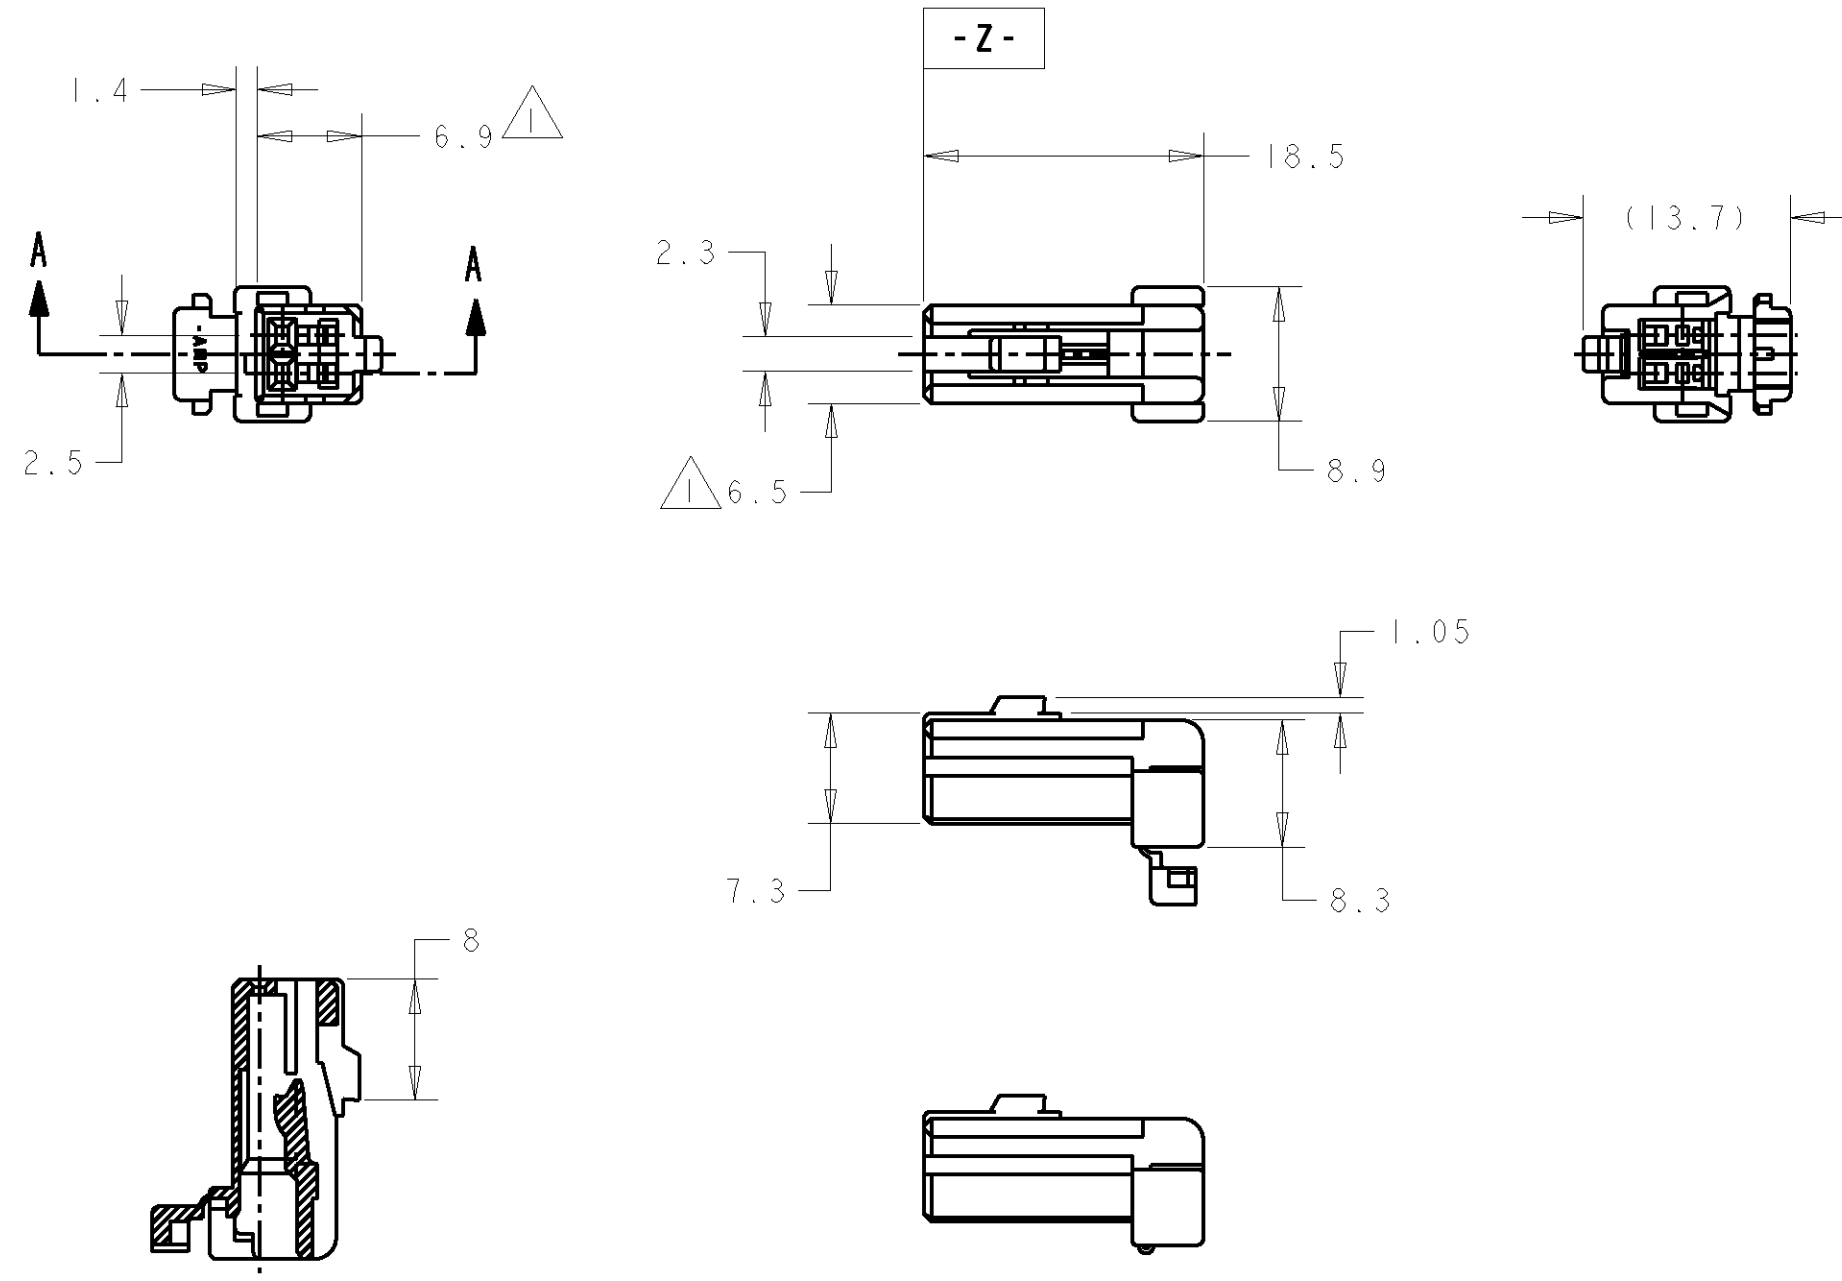

- △ TO BE MEASURED WITHIN 2mm FROM -Z-
2. APPLICABLE CONTACT PART NUMBER, 173681, 776768.
 3. MATING PART NUMBER 174057-1.

SECTION A - A

DOUBLE LOCKED

YELLOW	174056-1
COLOR	PART NUMBER

<small>THIS DRAWING IS A CONTROLLED DOCUMENT FOR TYCO ELECTRONICS CORPORATION. IT IS SUBJECT TO CHANGE AND THE CONTROLLING ENGINEERING ORGANIZATION SHOULD BE CONTACTED FOR THE LATEST REVISION.</small>		DWN D. DRUMMOND 18FEB2009 CHK S. ASHLEY 18FEB2009 APVD S. ASHLEY 18FEB2009		Tyco Electronics Harrisburg, PA 17105-3608	
DIMENSIONS: mm 		TOLERANCES UNLESS OTHERWISE SPECIFIED: 0 PLC ±- 1 PLC ±0.3 2 PLC ±0.30 3 PLC ±- 4 PLC ±- ANGLES ±-		NAME PLUG HOUSING, 2 POSITION, 040 SERIES, MULTILOCK CONNECTOR	
MATERIAL PBT		FINISH -		PRODUCT SPEC 108-5352 APPLICATION SPEC - WEIGHT 0.7g	
CUSTOMER DRAWING		SIZE A3 CAGE CODE 00779 DRAWING NO. 174056-1		RESTRICTED TO -	
SCALE 2:1		SHEET 1 OF 1		REV A	