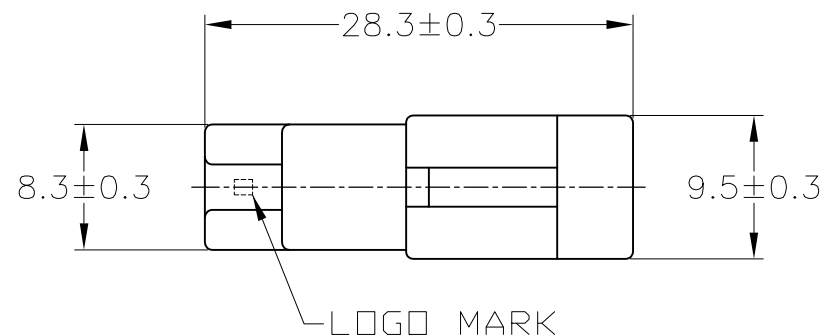

THIS DRAWING IS UNPUBLISHED.

RELEASED FOR PUBLICATION

ALL RIGHTS RESERVED.

© COPYRIGHT - By -

LOC	DIST	REVISIONS					
J	-	P	LTR	DESCRIPTION	DATE	DWN	APVD
			C2	REVISED PER ECO-11-005140	28MAR11	RK	HMR

A-A