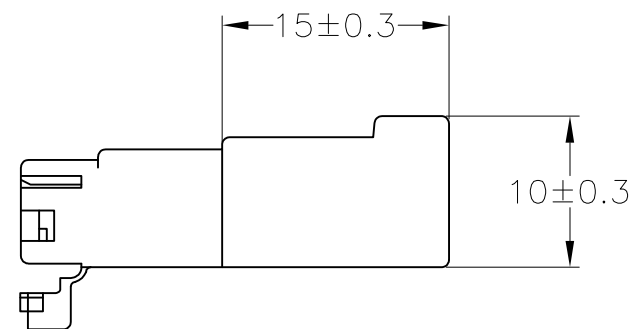

△ TO BE MEASURED WITHIN 2mm FROM -Z-
2. APPLICABLE CONTACT PART NUMBER: 173682, 175206

△ -Z- 面から 2mm の範囲で測定
2. 適用端子型番: 173682, 175206

青 (BLUE)	174057-5
緑 (GREEN)	174057-4
黒 (BLACK)	174057-2
色 (COLOR)	製品型番 (PART NO.)

TOLERANCE UNLESS OTHERWISE SPECIFIED:
一般公差

0 < x ≤ 10	: ±0.2
10 < x ≤ 30	: ±0.25
30 < x ≤ 100	: ±0.3
ANGLE ; 角度	: ±3°

THIS DRAWING IS A CONTROLLED DOCUMENT.

DIMENSIONS: 単位: 耗 mm	TOLERANCES UNLESS OTHERWISE SPECIFIED: 一般公差
	0 PLC ± - 1 PLC ± - 2 PLC ± - 3 PLC ± - 4 PLC ± - ANGLES ± -
MATERIAL 材料	FINISH 仕上
PBT	-

DWN	M.SUGAWARA	02AUG06
CHK	K.BETSUI	02AUG06
APVD	K.BETSUI	02AUG06
PRODUCT SPEC	製品規格 108-5352	
APPLICATION SPEC	取付適用規格	
WEIGHT	-	

STE TE Connectivity			
2POSITION CAP HOUSING 040SERIES MULTI-LOCK CONNECTOR			
NAME 名称	SIZE	CAGE CODE	DRAWING NO 番号
	A3	00779	C-174057
RESTRICTED TO	SCALE 尺度	SHEET	REV
-	2:1	1 OF 1	C2