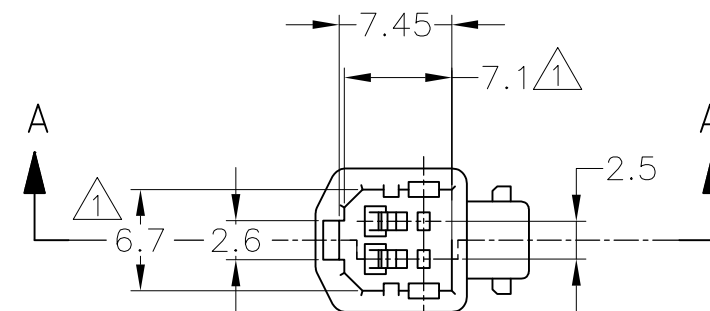

THIS DRAWING IS UNPUBLISHED.

RELEASED FOR PUBLICATION

ALL RIGHTS RESERVED.

© COPYRIGHT - By -

LOC	DIST	REVISIONS					
J	-	P	LTR	DESCRIPTION	DATE	DWN	APVD
			C2	REVISED PER ECO-11-005140	28MAR11	RK	HMR

A-A