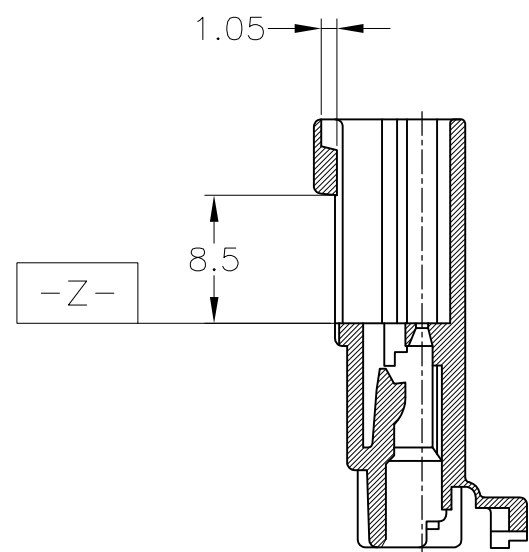

THIS DRAWING IS UNPUBLISHED.

RELEASED FOR PUBLICATION

ALL RIGHTS RESERVED.

© COPYRIGHT - By -

LOC	DIST	REVISIONS					
J	-	P	LTR	DESCRIPTION	DATE	DWN	APVD
			C2	REVISED PER ECO-11-005140	28MAR11	RK	HMR

A-A