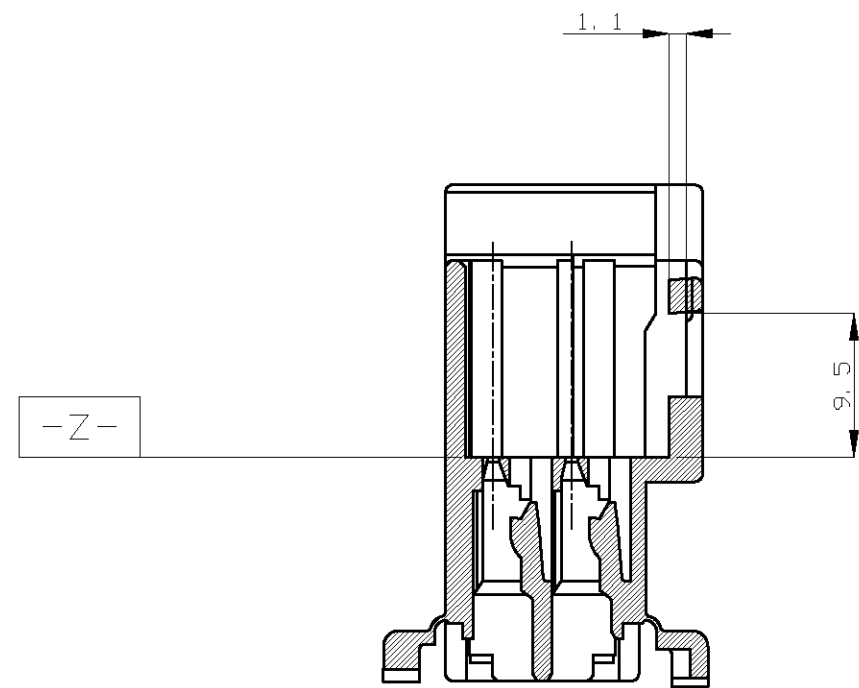

B-B

A-A

二重ロック時  
DOUBLE LOCKED

- 1. TO BE MEASURED WITHIN 2mm FROM -Z-
- 2. APPLICABLE TERMINAL NO. 173682
- 3. THE MATING PLUG HOUSING NUMBER: 174045

- 1. -Z- 面から2mmの範囲で測定
- 2. 適用端子型番: 173682
- 3. 嵌合相手ハウジング型番: 174045

DWN	M.SUGAWARA	04AUG06
CHK	K.BETSUI	04AUG06
APVD	K.BETSUI	04AUG06
PRODUCT SPEC	製品規格	108-5352
APPLICATION SPEC	取付適用規格	-

MATERIAL: PBT      FINISH: 仕上      SEE TABLE

WEIGHT: -      SIZE: A2      CAGE CODE: 00779      DRAWING NO: 174058

CUSTOMER DRAWING      SCALE: 2:1      SHEET: 1 of 1      REV: A3

TE Connectivity  
12POSITION CAP HOUSING  
040SERIES MULTI-LOCK CONNECTOR