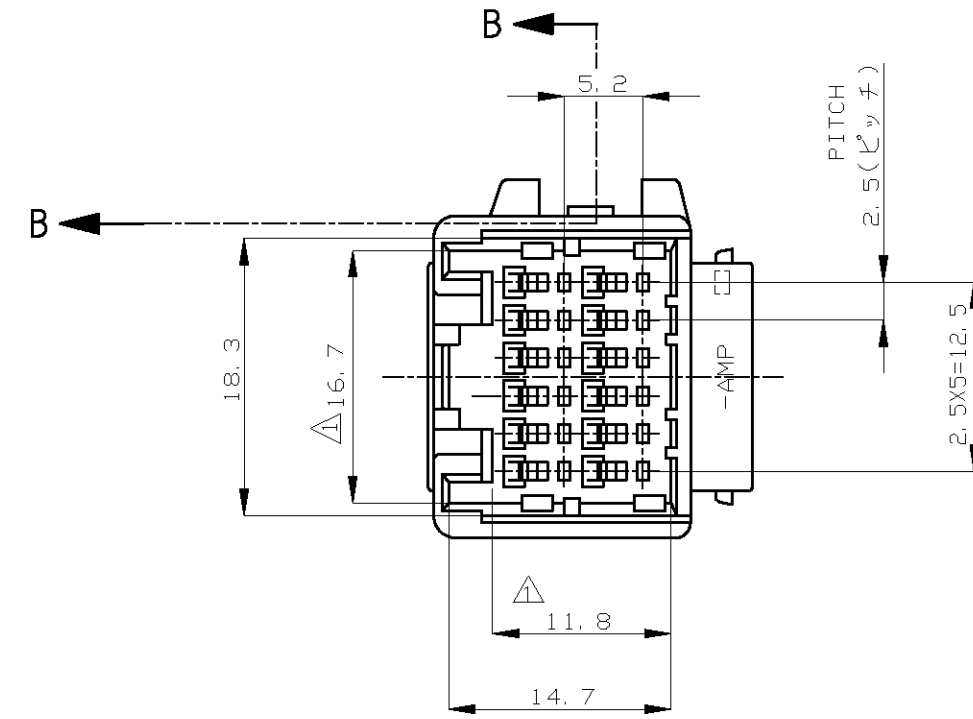

B-B

A-A

二重ロック時  
DOUBLE LOCKED

- 1. TO BE MEASURED WITHIN 2mm FROM -Z-
- 2. APPLICABLE TERMINAL NO. 173682
- 3. THE MATING PLUG HOUSING NUMBER: 174045

- 1. -Z- 面から2mmの範囲で測定
- 2. 適用端子型番: 173682
- 3. 嵌合相手ハウジング型番: 174045

DWN	M.SUGAWARA	04AUG06
CHK	K.BETSUI	04AUG06
APVD	K.BETSUI	04AUG06
PRODUCT SPEC	製品規格	108-5352
APPLICATION SPEC	取付適用規格	-

MATERIAL: PBT      FINISH: 仕上      SEE TABLE

WEIGHT: -      SIZE: A2      CAGE CODE: 00779      DRAWING NO: 174058

CUSTOMER DRAWING      SCALE: 2:1      SHEET: 1 of 1      REV: A3

TE Connectivity  
12POSITION CAP HOUSING  
040SERIES MULTI-LOCK CONNECTOR