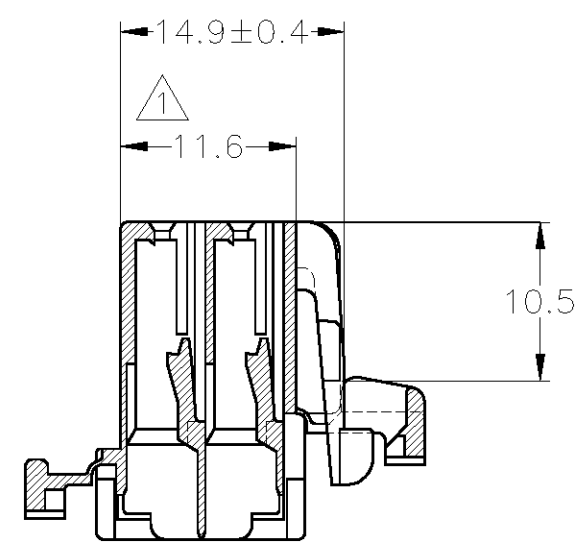

THIS DRAWING IS UNPUBLISHED. RELEASED FOR PUBLICATION
© COPYRIGHT - By - ALL RIGHTS RESERVED.

LOC	DIST	REVISIONS					
		P	LTR	DESCRIPTION	DATE	DWN	APVD
J	-	B1	REVISED	ECR-13-018510	07JAN2014	TS	KB

二重ロック時
DOUBLE LOCKED

BLACK	174147-2
COLOR	PART NUMBER

- ①. [-T-] 面より2mmの範囲で測定。
2. 内装するコンタクト型番：173708, 175221
3. 嵌合相手ハウジング型番：174149

- ①. TO BE MEASURED WITHIN 2mm FRPM [-T-]
2. APPLIED CONTACT PART NUMBER: 173708, 175221
3. THE MATING CAP HOUSING NUMBER: 174149

TOLERANCE UNLESS OTHERWISE SPECIFIED	
一般公差	
10 ≥	: ± 0.2
30 ≥ > 10	: ± 0.25
100 ≥ > 30	: ± 0.3
ANGLE	: ± 3°

THIS DRAWING IS A CONTROLLED DOCUMENT.		DWN S.FUJITA 14NOV08	TE Connectivity 16 POSITION 070 PLUG HOUSING 040/070 COMBI TYPE MULTILOCK CONNECTOR				
DIMENSIONS: mm		CHK K.BETSUI 14NOV08				NAME	RESTRICTED TO
TOLERANCES UNLESS OTHERWISE SPECIFIED:		APVD K.BETSUI 14NOV08				PRODUCT SPEC	
0 PLC ± - 1 PLC ± - 2 PLC ± - 3 PLC ± - 4 PLC ± - ANGLES ± -		APPLICATION SPEC				SIZE	CAGE CODE
MATERIAL PBT	FINISH -	WEIGHT 5.6g	108-5244	A300779			
CUSTOMER DRAWING			114-5109, -5156	DRAWING NO C-174147			
			SCALE 2:1	SHEET 1 OF 1			
			REV B1