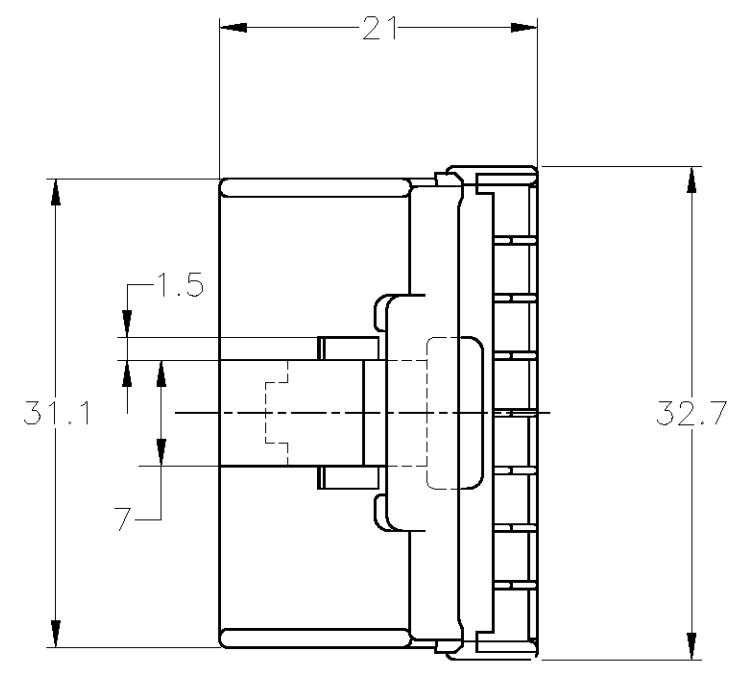

THIS DRAWING IS UNPUBLISHED. RELEASED FOR PUBLICATION
© COPYRIGHT - By - ALL RIGHTS RESERVED.

LOC	DIST	REVISIONS					
		P	LTR	DESCRIPTION	DATE	DWN	APVD
J	-	B1	REVISED	ECR-13-018510	07JAN2014	TS	KB

二重ロック時
DOUBLE LOCKED

BLACK	174147-2
COLOR	PART NUMBER

- ①. [-T-] 面より2mmの範囲で測定。
2. 内装するコンタクト型番：173708, 175221
3. 嵌合相手ハウジング型番：174149

- ①. TO BE MEASURED WITHIN 2mm FRPM [-T-]
2. APPLIED CONTACT PART NUMBER: 173708, 175221
3. THE MATING CAP HOUSING NUMBER: 174149

TOLERANCE UNLESS OTHERWISE SPECIFIED	
一般公差	
10 ≥	: ± 0.2
30 ≥ > 10	: ± 0.25
100 ≥ > 30	: ± 0.3
ANGLE	: ± 3°

THIS DRAWING IS A CONTROLLED DOCUMENT.		DWN S.FUJITA 14NOV08	TE Connectivity 16 POSITION 070 PLUG HOUSING 040/070 COMBI TYPE MULTILOCK CONNECTOR				
DIMENSIONS: mm		CHK K.BETSUI 14NOV08				NAME	RESTRICTED TO
TOLERANCES UNLESS OTHERWISE SPECIFIED:		APVD K.BETSUI 14NOV08				PRODUCT SPEC	
0 PLC ± - 1 PLC ± - 2 PLC ± - 3 PLC ± - 4 PLC ± - ANGLES ± -		APPLICATION SPEC				SIZE	CAGE CODE
MATERIAL PBT	FINISH -	WEIGHT 5.6g	108-5244	A300779			
CUSTOMER DRAWING			114-5109, -5156	DRAWING NO C-174147			
			SCALE 2:1	SHEET 1 OF 1			
			REV B1