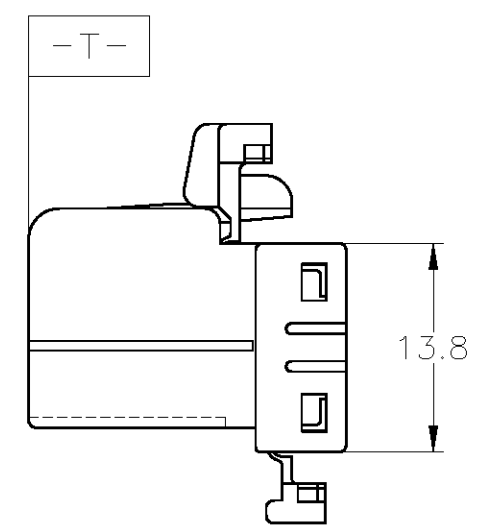

THIS DRAWING IS UNPUBLISHED. RELEASED FOR PUBLICATION
© COPYRIGHT - By - ALL RIGHTS RESERVED.

LOC	DIST	REVISIONS					
		P	LTR	DESCRIPTION	DATE	DWN	APVD
J	-	B1	REVISED	ECR-13-018510	07JAN2014	TS	KB

二重ロック時
DOUBLE LOCKED

BLACK	174147-2
COLOR	PART NUMBER

- ①. [-T-] 面より2mmの範囲で測定。
2. 内装するコンタクト型番：173708, 175221
3. 嵌合相手ハウジング型番：174149

- ①. TO BE MEASURED WITHIN 2mm FRPM [-T-]
2. APPLIED CONTACT PART NUMBER: 173708, 175221
3. THE MATING CAP HOUSING NUMBER: 174149

TOLERANCE UNLESS OTHERWISE SPECIFIED	
一般公差	
10 ≥	: ± 0.2
30 ≥ > 10	: ± 0.25
100 ≥ > 30	: ± 0.3
ANGLE	: ± 3°

THIS DRAWING IS A CONTROLLED DOCUMENT.		DWN S.FUJITA 14NOV08	TE Connectivity 16 POSITION 070 PLUG HOUSING 040/070 COMBI TYPE MULTILOCK CONNECTOR				
DIMENSIONS: mm		CHK K.BETSUI 14NOV08				NAME	RESTRICTED TO
TOLERANCES UNLESS OTHERWISE SPECIFIED:		APVD K.BETSUI 14NOV08				PRODUCT SPEC	
0 PLC ± - 1 PLC ± - 2 PLC ± - 3 PLC ± - 4 PLC ± - ANGLES ± -		APPLICATION SPEC				SIZE	CAGE CODE
MATERIAL PBT	FINISH -	WEIGHT 5.6g	108-5244	A300779			
CUSTOMER DRAWING			114-5109, -5156	DRAWING NO C-174147			
			SCALE 2:1	SHEET 1 OF 1			
			REV B1