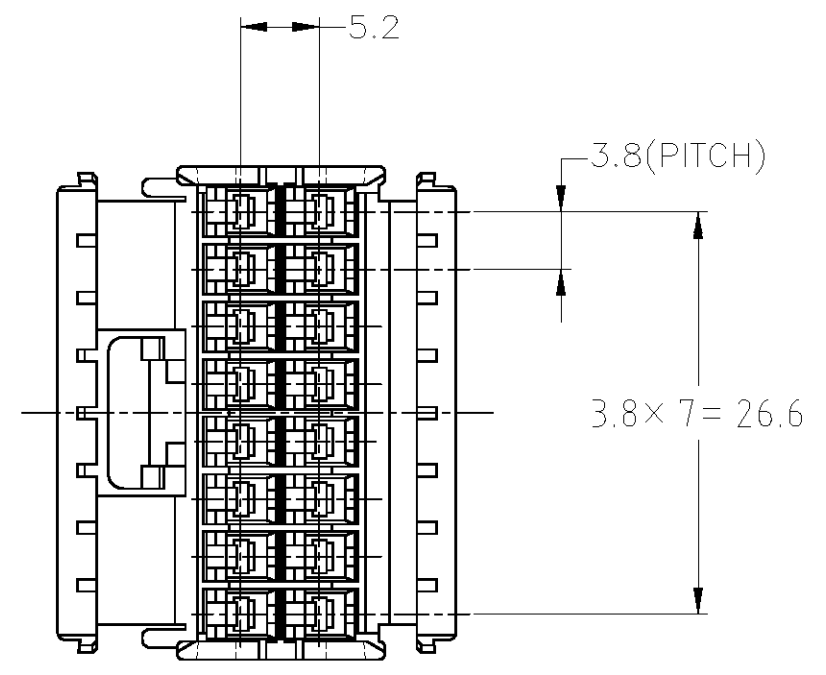

THIS DRAWING IS UNPUBLISHED. RELEASED FOR PUBLICATION
© COPYRIGHT - By - ALL RIGHTS RESERVED.

LOC	DIST	REVISIONS					
		P	LTR	DESCRIPTION	DATE	DWN	APVD
J	-	B1	REVISED	ECR-13-018510	07JAN2014	TS	KB

二重ロック時
DOUBLE LOCKED

BLACK	174147-2
COLOR	PART NUMBER

- ①. [-T-] 面より2mmの範囲で測定。
2. 内装するコンタクト型番：173708, 175221
3. 嵌合相手ハウジング型番：174149

- ①. TO BE MEASURED WITHIN 2mm FRPM [-T-]
2. APPLIED CONTACT PART NUMBER: 173708, 175221
3. THE MATING CAP HOUSING NUMBER: 174149

TOLERANCE UNLESS OTHERWISE SPECIFIED	
一般公差	
10 ≥	: ± 0.2
30 ≥ > 10	: ± 0.25
100 ≥ > 30	: ± 0.3
ANGLE	: ± 3°

THIS DRAWING IS A CONTROLLED DOCUMENT.		DWN S.FUJITA 14NOV08	TE Connectivity 16 POSITION 070 PLUG HOUSING 040/070 COMBI TYPE MULTILOCK CONNECTOR				
DIMENSIONS: mm		CHK K.BETSUI 14NOV08				NAME	RESTRICTED TO
TOLERANCES UNLESS OTHERWISE SPECIFIED:		APVD K.BETSUI 14NOV08				PRODUCT SPEC	
0 PLC ± - 1 PLC ± - 2 PLC ± - 3 PLC ± - 4 PLC ± - ANGLES ± -		APPLICATION SPEC				SIZE	CAGE CODE
MATERIAL PBT	FINISH -	WEIGHT 5.6g	108-5244	A300779			
CUSTOMER DRAWING			114-5109, -5156	DRAWING NO C-174147			
			SCALE 2:1	SHEET 1 OF 1			
			REV B1