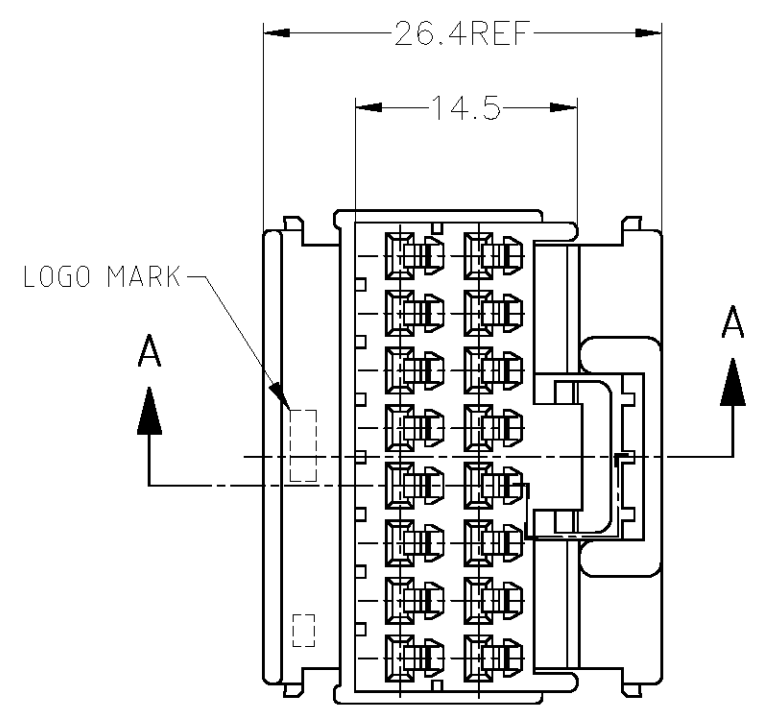

THIS DRAWING IS UNPUBLISHED. RELEASED FOR PUBLICATION
 © COPYRIGHT - By - ALL RIGHTS RESERVED.

LOC	DIST	REVISIONS					
		P	LTR	DESCRIPTION	DATE	DWN	APVD
J	-	B1	REVISED	ECR-13-018510	07JAN2014	TS	KB

二重ロック時
DOUBLE LOCKED

BLACK	174147-2
COLOR	PART NUMBER

- ①. [-T-] 面より2mmの範囲で測定。
- 2. 内装するコンタクト型番：173708, 175221
- 3. 嵌合相手ハウジング型番：174149

- ①. TO BE MEASURED WITHIN 2mm FRPM [-T-]
- 2. APPLIED CONTACT PART NUMBER: 173708, 175221
- 3. THE MATING CAP HOUSING NUMBER: 174149

TOLERANCE UNLESS OTHERWISE SPECIFIED	
一般公差	
10 ≥	: ± 0.2
30 ≥ > 10	: ± 0.25
100 ≥ > 30	: ± 0.3
ANGLE	: ± 3°

THIS DRAWING IS A CONTROLLED DOCUMENT.		DWN S.FUJITA 14NOV08	TE Connectivity 16 POSITION 070 PLUG HOUSING 040/070 COMBI TYPE MULTILOCK CONNECTOR				
DIMENSIONS: mm		CHK K.BETSUI 14NOV08				NAME	RESTRICTED TO
TOLERANCES UNLESS OTHERWISE SPECIFIED:		APVD K.BETSUI 14NOV08				PRODUCT SPEC	
0 PLC ± - 1 PLC ± - 2 PLC ± - 3 PLC ± - 4 PLC ± - ANGLES ± -		APPLICATION SPEC				SIZE	CAGE CODE
MATERIAL PBT	FINISH -	WEIGHT 5.6g	108-5244	A300779			
CUSTOMER DRAWING			114-5109, -5156	DRAWING NO C-174147			
			SCALE 2:1	SHEET 1 OF 1			
			REV B1				