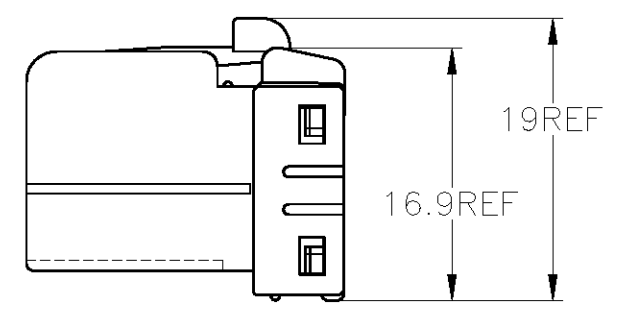

THIS DRAWING IS UNPUBLISHED. RELEASED FOR PUBLICATION
© COPYRIGHT - By - ALL RIGHTS RESERVED.

LOC	DIST	REVISIONS					
		P	LTR	DESCRIPTION	DATE	DWN	APVD
J	-	B1	REVISED	ECR-13-018510	07JAN2014	TS	KB

二重ロック時
DOUBLE LOCKED

BLACK	174147-2
COLOR	PART NUMBER

- ①. [-T-] 面より2mmの範囲で測定。
2. 内装するコンタクト型番：173708, 175221
3. 嵌合相手ハウジング型番：174149

- ①. TO BE MEASURED WITHIN 2mm FRPM [-T-]
2. APPLIED CONTACT PART NUMBER: 173708, 175221
3. THE MATING CAP HOUSING NUMBER: 174149

TOLERANCE UNLESS OTHERWISE SPECIFIED	
一般公差	
10 ≥	: ± 0.2
30 ≥ > 10	: ± 0.25
100 ≥ > 30	: ± 0.3
ANGLE	: ± 3°

THIS DRAWING IS A CONTROLLED DOCUMENT.		DWN S.FUJITA 14NOV08	TE Connectivity 16 POSITION 070 PLUG HOUSING 040/070 COMBI TYPE MULTILOCK CONNECTOR				
DIMENSIONS: mm		CHK K.BETSUI 14NOV08				NAME	RESTRICTED TO
TOLERANCES UNLESS OTHERWISE SPECIFIED:		APVD K.BETSUI 14NOV08				PRODUCT SPEC	
0 PLC ± - 1 PLC ± - 2 PLC ± - 3 PLC ± - 4 PLC ± - ANGLES ± -		APPLICATION SPEC				SIZE	CAGE CODE
MATERIAL PBT	FINISH -	WEIGHT 5.6g	108-5244	A300779			
CUSTOMER DRAWING			114-5109, -5156	DRAWING NO C-174147			
			SCALE 2:1	SHEET 1 OF 1			
			REV B1