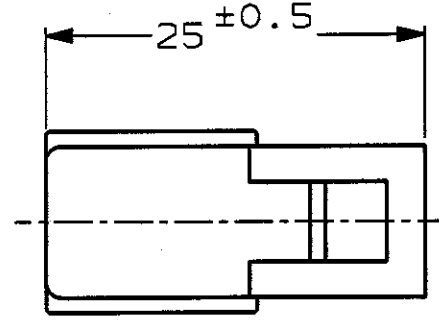

THIS DRAWING IS UNPUBLISHED.

RELEASED FOR PUBLICATION

,19

© COPYRIGHT 19

BY AMP INCORPORATED. ALL RIGHTS RESERVED.

LOC DIST

REVISIONS

J

P

LTR

DESCRIPTION

ECN

DATE

DWN

APVD

0

RELEASED

FJ00-0603-99

08APR99

TS

KB

1. 嵌合する相手ハウジングは型番 ; 174195
2. 使用端子は型番 ; 170032, 170258, 170384

1. THE MATING CAP HOUSING PART NUMBER ; 174195
2. APPLICABLE CONTACT PART NUMBER ; 170032, 170258, 170384

RED 赤	174196-9
ORANGE 橙	174196-8
YELLOW 黄	174196-7
GRAY 灰	174196-6
BLUE 青	174196-5
GREEN 緑	174196-4
BROWN 茶	174196-3
BLACK 黒	174196-2
NATURAL 自然色	174196-1
COLOR 色	PARTS NUMBER 型番

THIS DRAWING IS A CONTROLLED DOCUMENT FOR AMP INCORPORATED. IT IS SUBJECT TO CHANGE AND THE CONTROLLING ENGINEERING ORGANIZATION SHOULD BE CONTACTED FOR THE LATEST REVISION.

DWN T. SHINOHARA 08APR99

CHK K. BETSUI 08APR99

APVD

PRODUCT SPEC 108-5147-2

APPLICATION SPEC

WEIGHT 1g

CUSTOMER DRAWING

DIMENSIONS:
単位: 概
mm

MATERIAL
材料
66 NYLON
66 ナイロン

TOLERANCES UNLESS OTHERWISE SPECIFIED

一般公差
10mm ±0.2
30mm ±0.25
100mm ±0.3
ANGLE ±3°

COLOR
色
SEE TABLE
表参照

WIRE RANGE 包含電線断面積 INSULATION DIA 被覆外径

AMP 株式会社 Kawasaki, Japan

1Pos PLUG HOUSING
250 SERIES HOUSING LANCE CONNECTOR

SIZE A3 CAGE CODE 00779 DRAWING NO 174196 RESTRICTED TO

SCALE 尺度 2:1 SHEET 1 OF 1 REV 0

参考図面