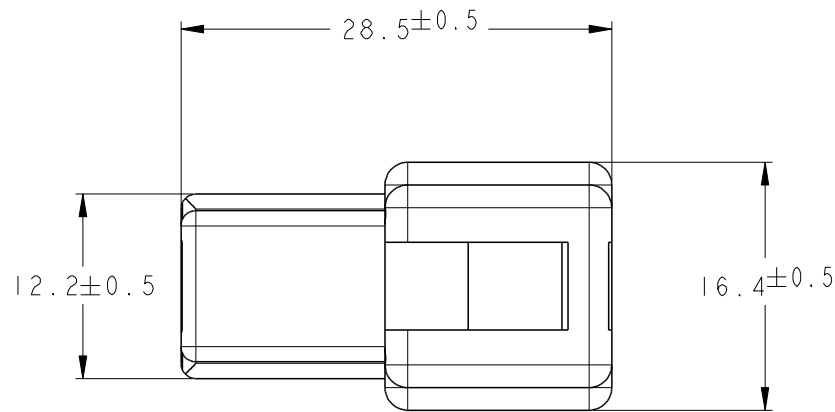

REVISIONS					
P	LTR	DESCRIPTION	DATE	DWN	APVD
	A	RELEASED	25JUL2019	BH	E.W

SCALE 2:1

1. NOTES.
 1. MATING HOUSING : 174200
 2. APPLICABLE TERMINALS: 170340, 170341, 170349

SCALE 2:1

OBSOLETE	BLUE	250 FASTON CAP 3P HOUSING	174199-5
OBSOLETE	BLACK	250 FASTON CAP 3P HOUSING	174199-2
	NATURAL	250 FASTON CAP 3P HOUSING	174199-1
	COLOR	NAME	PART NUMBER

THIS DRAWING IS A CONTROLLED DOCUMENT.		DWN BH CHO	25JUL2019	TE TE Connectivity	
DIMENSIONS: mm		CHK -	APVD ERIC WANG		
TOLERANCES UNLESS OTHERWISE SPECIFIED: 0 PLC ±- 1 PLC ±0.1 2 PLC ±0.01 3 PLC ±0.001 4 PLC ±0.0001 ANGLES ±-		PRODUCT SPEC 108-5147-2		DRAWING NO A300779C=174199	
MATERIAL PA66		FINISH -		RESTRICTED TO -	
CUSTOMER DRAWING				SCALE 1:1	SHEET 1 OF 1
				REV A	