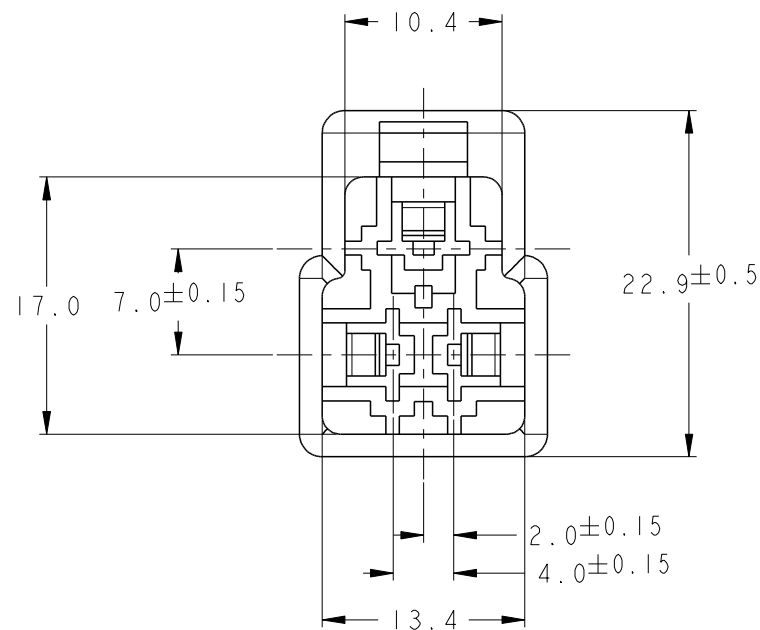

REVISIONS					
P	LTR	DESCRIPTION	DATE	DWN	APVD
	A	RELEASED	25JUL2019	BH	E.W

SCALE 2:1

1. NOTES.
 1. MATING HOUSING : 174200
 2. APPLICABLE TERMINALS: 170340, 170341, 170349

SCALE 2:1

OBSOLETE	BLUE	250 FASTON CAP 3P HOUSING	174199-5
OBSOLETE	BLACK	250 FASTON CAP 3P HOUSING	174199-2
	NATURAL	250 FASTON CAP 3P HOUSING	174199-1
	COLOR	NAME	PART NUMBER

THIS DRAWING IS A CONTROLLED DOCUMENT.		DWN BH CHO	25JUL2019	TE TE Connectivity	
DIMENSIONS: mm		CHK -	APVD ERIC WANG		
TOLERANCES UNLESS OTHERWISE SPECIFIED: 0 PLC ±- 1 PLC ±0.1 2 PLC ±0.01 3 PLC ±0.001 4 PLC ±0.0001 ANGLES ±-		PRODUCT SPEC 108-5147-2		DRAWING NO A300779C=174199	
MATERIAL PA66		FINISH -		RESTRICTED TO -	
CUSTOMER DRAWING				SCALE 1:1	SHEET 1 OF 1
				REV A	