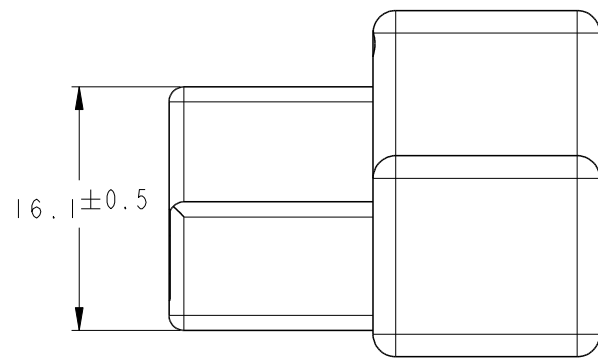

REVISIONS					
P	LTR	DESCRIPTION	DATE	DWN	APVD
	A	RELEASED	25JUL2019	BH	E.W

SCALE 2:1

1. NOTES.
 1. MATING HOUSING : 174200
 2. APPLICABLE TERMINALS: 170340, 170341, 170349

SCALE 2:1

OBSOLETE	BLUE	250 FASTON CAP 3P HOUSING	174199-5
OBSOLETE	BLACK	250 FASTON CAP 3P HOUSING	174199-2
	NATURAL	250 FASTON CAP 3P HOUSING	174199-1
	COLOR	NAME	PART NUMBER

THIS DRAWING IS A CONTROLLED DOCUMENT.		DWN BH CHO	25JUL2019	TE TE Connectivity	
DIMENSIONS: mm		CHK -	APVD ERIC WANG		
TOLERANCES UNLESS OTHERWISE SPECIFIED: 0 PLC ±- 1 PLC ±0.1 2 PLC ±0.01 3 PLC ±0.001 4 PLC ±0.0001 ANGLES ±-		PRODUCT SPEC 108-5147-2		DRAWING NO A300779C=174199	
MATERIAL PA66		FINISH -		RESTRICTED TO -	
CUSTOMER DRAWING				SCALE 1:1	SHEET 1 OF 1
				REV A	