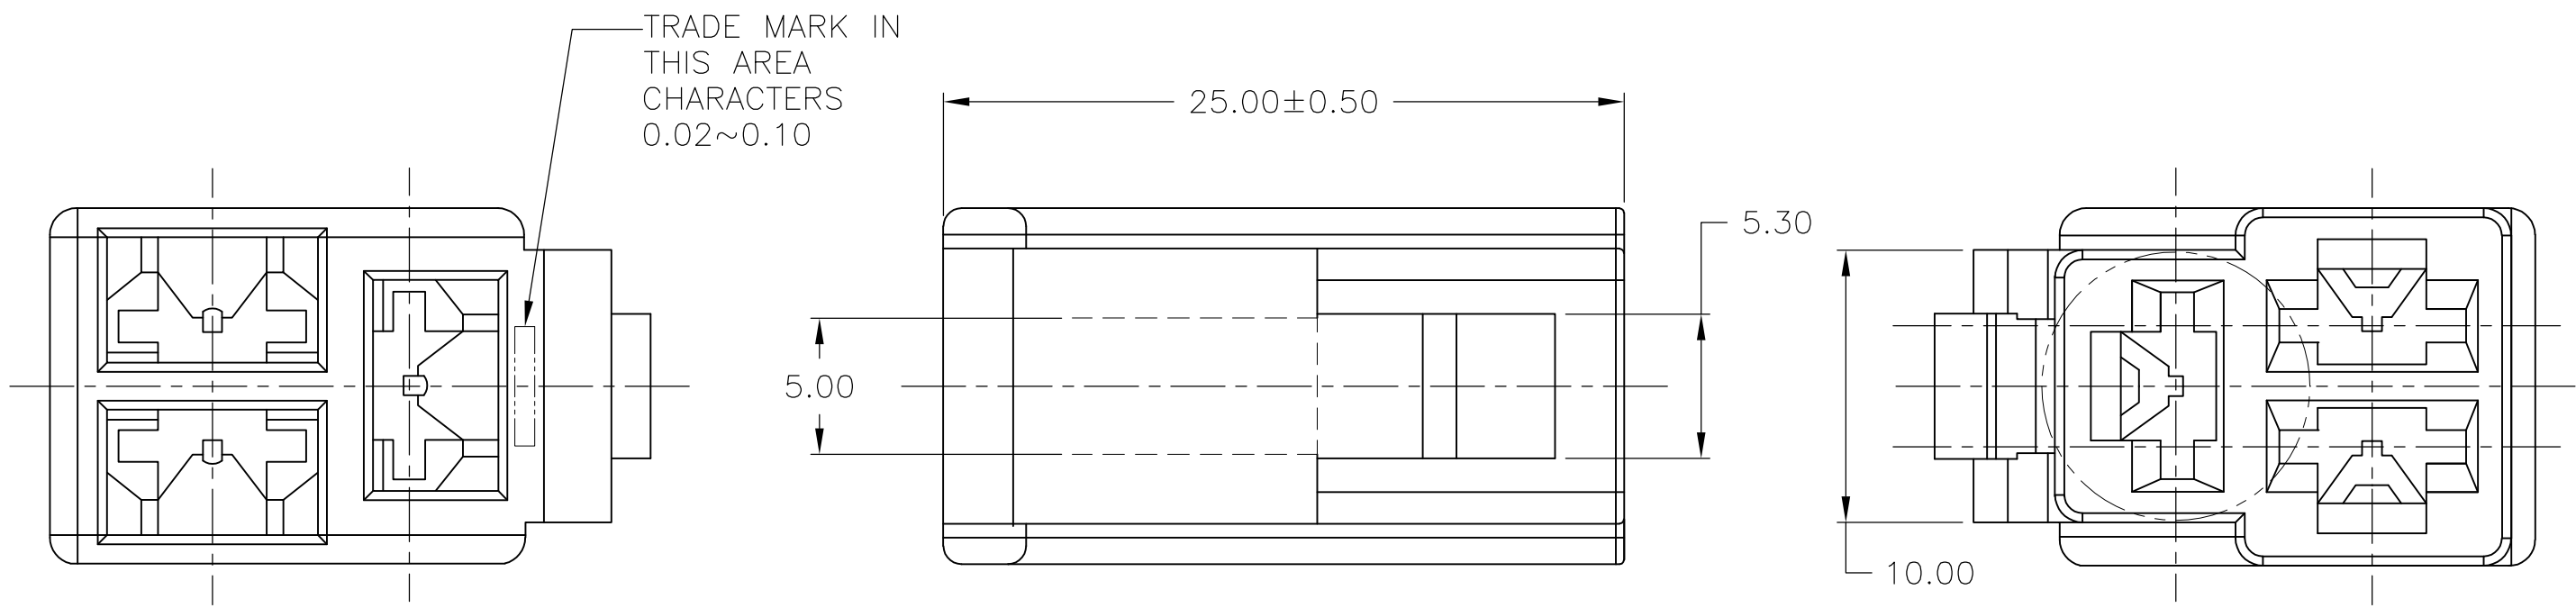

OBSOLETE	-250 FASTON 3P PLUG HOUSING	174200-7
	-250 FASTON 3P PLUG HOUSING	174200-5
	-250 FASTON 3P PLUG HOUSING	174200-2
	250 FASTON 3P PLUG HOUSING	174200-1
DESCRIPTION		PART NUMBER

THIS DRAWING IS A CONTROLLED DOCUMENT.		DWN NAGALAKSHMI K 09DEC2014	 TE Connectivity				
DIMENSIONS: mm		CHK PAN, LEI 09DEC2014					
TOLERANCES UNLESS OTHERWISE SPECIFIED:		APVD PAN, LEI 09DEC2014	NAME				
0 PLC ± - 1 PLC ± - 2 PLC ± 0.30 3 PLC ± - 4 PLC ± - ANGLES ± 1°		PRODUCT SPEC -	250 FASTON PLUG 3P BLACK				
MATERIAL -		FINISH -	APPLICATION SPEC -	SIZE A3	CAGE CODE 00779	DRAWING NO C-174200	RESTRICTED TO -
CUSTOMER DRAWING			WEIGHT -	SCALE 4:1	SHEET 1 OF 1	REV A	