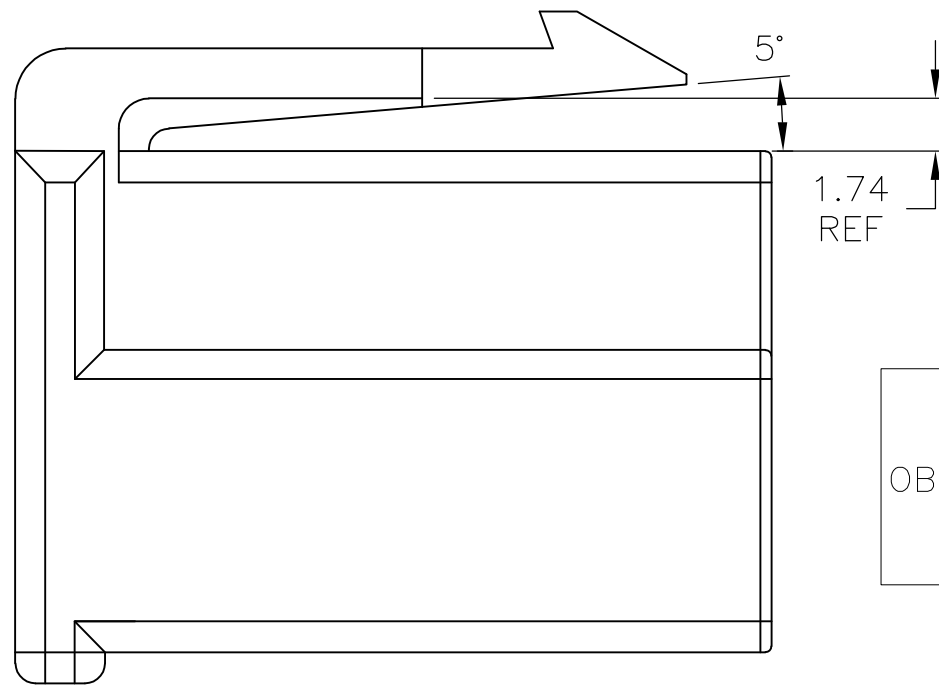

OBSOLETE	-250 FASTON 3P PLUG HOUSING	174200-7
	-250 FASTON 3P PLUG HOUSING	174200-5
	-250 FASTON 3P PLUG HOUSING	174200-2
	250 FASTON 3P PLUG HOUSING	174200-1
DESCRIPTION		PART NUMBER

THIS DRAWING IS A CONTROLLED DOCUMENT.		DWN NAGALAKSHMI K 09DEC2014	 TE Connectivity				
DIMENSIONS: mm		CHK PAN, LEI 09DEC2014					
TOLERANCES UNLESS OTHERWISE SPECIFIED:		APVD PAN, LEI 09DEC2014	NAME				
0 PLC ± - 1 PLC ± - 2 PLC ± 0.30 3 PLC ± - 4 PLC ± - ANGLES ± 1°		PRODUCT SPEC -	250 FASTON PLUG 3P BLACK				
MATERIAL -		FINISH -	APPLICATION SPEC -	SIZE A3	CAGE CODE 00779	DRAWING NO C-174200	RESTRICTED TO -
CUSTOMER DRAWING			WEIGHT -	SCALE 4:1	SHEET 1 OF 1	REV A	