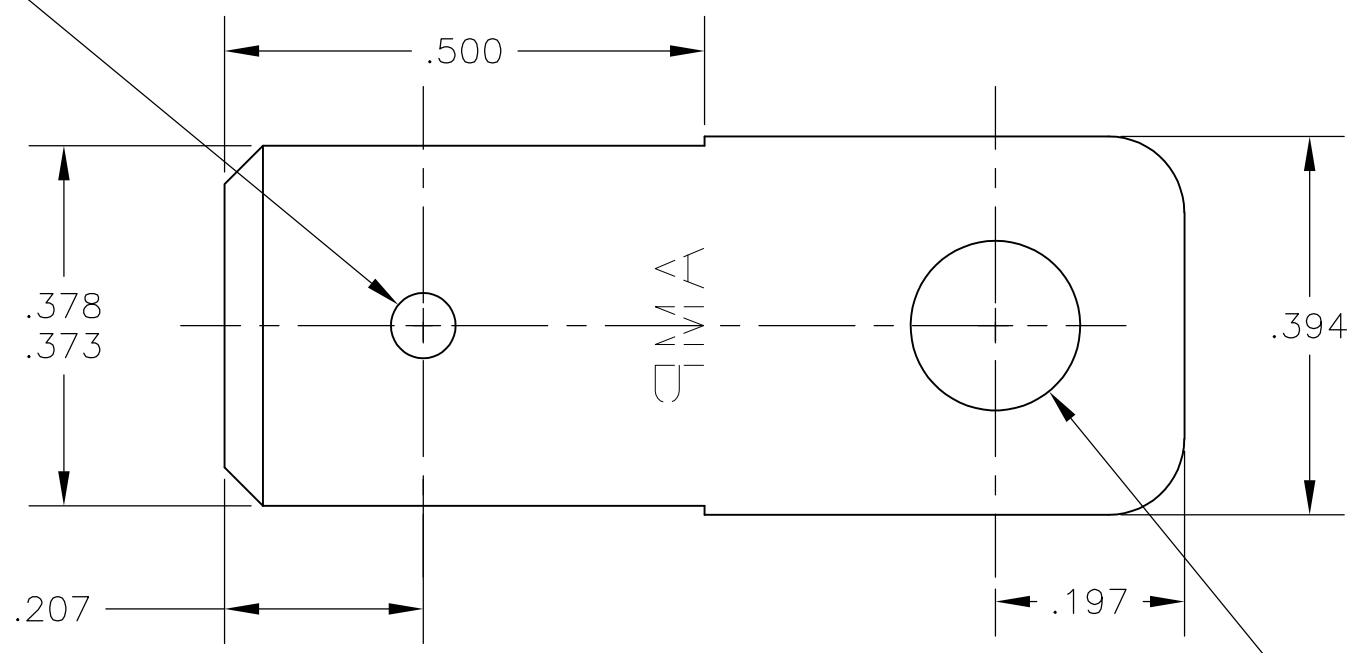

.080/.065
DIA HOLE

- 1 SUPPLIED IN LOOSE PIECE
- 2 .000150 MIN TIN OVER .000050 MIN NICKEL.
- 3 MATERIAL: BRASS

1742375-1
PART NO

THIS DRAWING IS A CONTROLLED DOCUMENT.		DWN	jr_ruth	24OCT05	STE TE Connectivity		
DIMENSIONS: INCHES		CHK	K RANDOLPH	24OCT05			
TOLERANCES UNLESS OTHERWISE SPECIFIED:		APVD	K RANDOLPH	24OCT05	TAB, FASTON, .375 SERIES		
0 PLC ± -		PRODUCT SPEC		APPLICATION SPEC			RESTRICTED TO
1 PLC ± -		-		SIZE			CAGE CODE
2 PLC ± -		-		DRAWING NO			REV
3 PLC ± .010		-		A3 00779			C=1742375
4 PLC ± -		-		SCALE			SHEET
ANGLES ± 5°		WEIGHT		5:1			1 OF 1
MATERIAL		FINISH		CUSTOMER DRAWING			B
3		2					