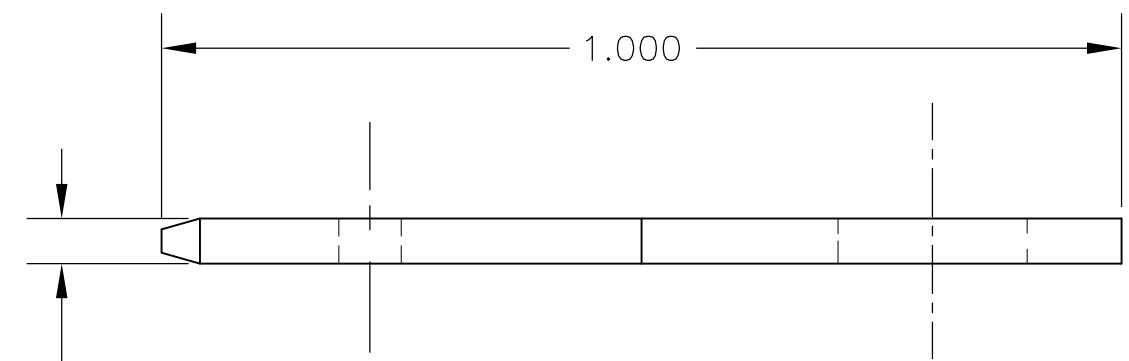

.080/.065
DIA HOLE

- 1 SUPPLIED IN LOOSE PIECE
- 2 .000150 MIN TIN OVER .000050 MIN NICKEL.
- 3 MATERIAL: BRASS

1742375-1
PART NO

THIS DRAWING IS A CONTROLLED DOCUMENT.		DWN	jr_ruth	24OCT05	STE TE Connectivity		
DIMENSIONS: INCHES		CHK	K RANDOLPH	24OCT05			
TOLERANCES UNLESS OTHERWISE SPECIFIED:		APVD	K RANDOLPH	24OCT05	TAB, FASTON, .375 SERIES		
0 PLC ± -		PRODUCT SPEC		APPLICATION SPEC			RESTRICTED TO
1 PLC ± -		-		SIZE			CAGE CODE
2 PLC ± -		-		DRAWING NO			REV
3 PLC ± .010		-		A3 00779			C=1742375
4 PLC ± -		-		SCALE			SHEET
ANGLES ± 5°		WEIGHT		5:1			1 OF 1
MATERIAL		FINISH		CUSTOMER DRAWING			B
3		2					