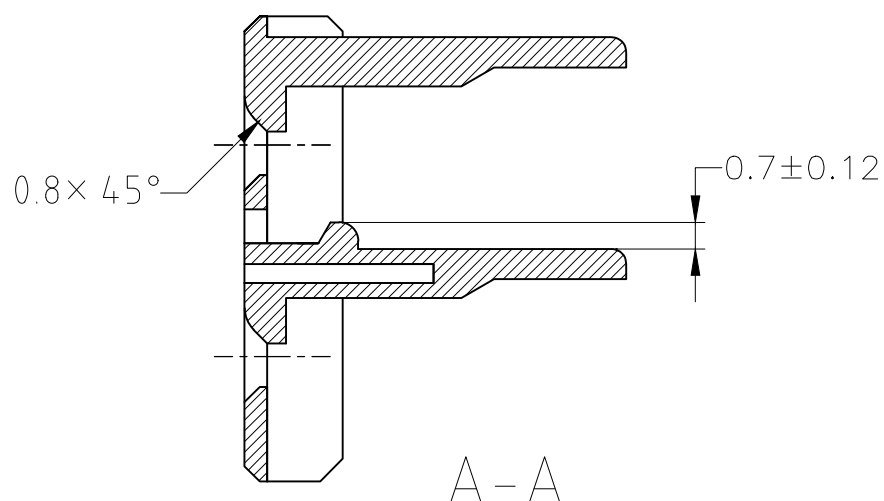

HB	自然色 (NATURAL)	1-174258-1
V-2	黄 (YELLOW)	174258-7
使用材料難燃グレード (FLAMMABILITY OF MATERIAL)	色 (COLOR)	型番 (PART NUMBER)

THIS DRAWING IS A CONTROLLED DOCUMENT.

DIMENSIONS:	TOLERANCES UNLESS OTHERWISE SPECIFIED:
mm	
	0 PLC ± -
	1 PLC ± -
	2 PLC ± -
	3 PLC ± -
	4 PLC ± -
	ANGLES ± -
	FINISH ± -

一般公差 (GENERAL TOLERANCE)	
10以下	±0.2
10を超え 30以下	±0.25
30を超え 100以下	±0.3
角 度	±3°

MATERIAL
SEE TABLE

DWN	T.SHINOHARA	01SEP10
CHK	K.BETSUI	01SEP10
APVD	K.BETSUI	01SEP10
PRODUCT SPEC	108-5262	
APPLICATION SPEC	-	
WEIGHT	0.3 g	

STE TE Connectivity Ltd.

4POSITION ECONOSEAL J MK-II+ CONNECTOR
DOUBLE LOCK PLATE FOR PLUG HOUSING

SIZE	CAGE CODE	DRAWING NO	RESTRICTED TO
A3	00779	C-174258	-
CUSTOMER DRAWING			SCALE 5:1 SHEET 1 OF 1 REV B5