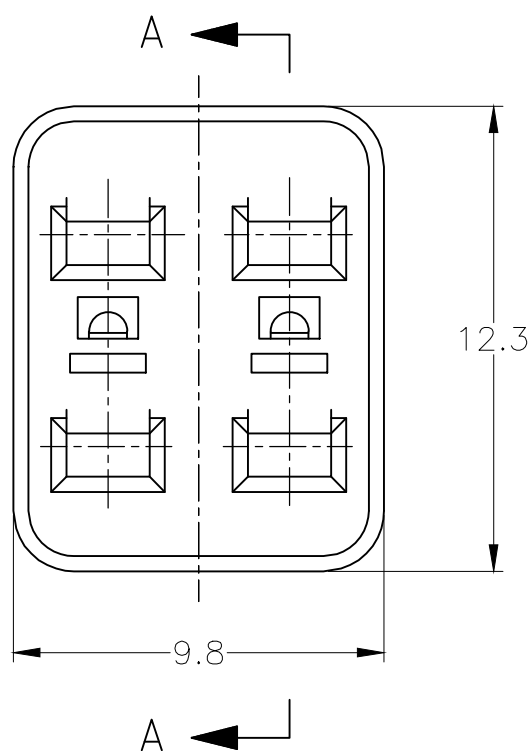

HB	自然色 (NATURAL)	1-174258-1
V-2	黄 (YELLOW)	174258-7
使用材料難燃グレード (FLAMMABILITY OF MATERIAL)	色 (COLOR)	型番 (PART NUMBER)

THIS DRAWING IS A CONTROLLED DOCUMENT.

DIMENSIONS:	TOLERANCES UNLESS OTHERWISE SPECIFIED:
mm	
	0 PLC ± -
	1 PLC ± -
	2 PLC ± -
	3 PLC ± -
	4 PLC ± -
	ANGLES ± -
	FINISH ± -

一般公差 (GENERAL TOLERANCE)	
10以下	±0.2
10を超え 30以下	±0.25
30を超え 100以下	±0.3
角 度	±3°

MATERIAL
SEE TABLE

DWN	T.SHINOHARA	01SEP10
CHK	K.BETSUI	01SEP10
APVD	K.BETSUI	01SEP10
PRODUCT SPEC	108-5262	
APPLICATION SPEC	-	
WEIGHT	0.3 g	

STE TE Connectivity Ltd.

4POSITION ECONOSEAL J MK-II+ CONNECTOR
DOUBLE LOCK PLATE FOR PLUG HOUSING

SIZE	CAGE CODE	DRAWING NO	RESTRICTED TO
A3	00779	C-174258	-
CUSTOMER DRAWING			SCALE 5:1 SHEET 1 OF 1 REV B5