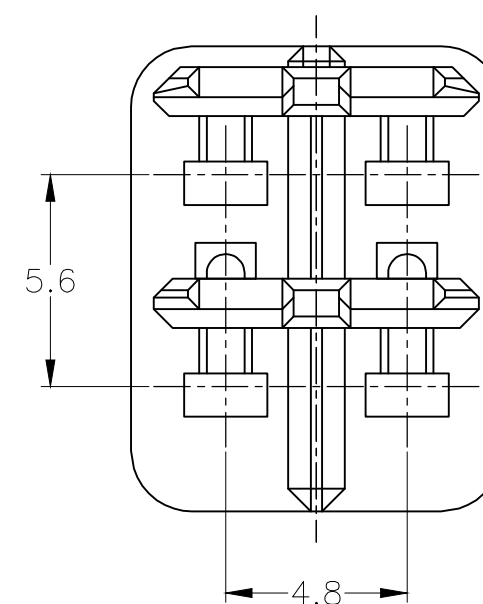

HB	自然色 (NATURAL)	1-174258-1
V-2	黄 (YELLOW)	174258-7
使用材料難燃グレード (FLAMMABILITY OF MATERIAL)	色 (COLOR)	型番 (PART NUMBER)

THIS DRAWING IS A CONTROLLED DOCUMENT.

DIMENSIONS:	TOLERANCES UNLESS OTHERWISE SPECIFIED:
mm	
	0 PLC ± -
	1 PLC ± -
	2 PLC ± -
	3 PLC ± -
	4 PLC ± -
	ANGLES ± -
	FINISH ± -

一般公差 (GENERAL TOLERANCE)	
10以下	±0.2
10を超え 30以下	±0.25
30を超え 100以下	±0.3
角 度	±3°

MATERIAL
SEE TABLE

DWN	T.SHINOHARA	01SEP10
CHK	K.BETSUI	01SEP10
APVD	K.BETSUI	01SEP10
PRODUCT SPEC	108-5262	
APPLICATION SPEC	-	
WEIGHT	0.3 g	

STE TE Connectivity Ltd.

4POSITION ECONOSEAL J MK-II+ CONNECTOR
DOUBLE LOCK PLATE FOR PLUG HOUSING

SIZE	CAGE CODE	DRAWING NO	RESTRICTED TO
A3	00779	C-174258	-
CUSTOMER DRAWING			SCALE 5:1 SHEET 1 OF 1 REV B5