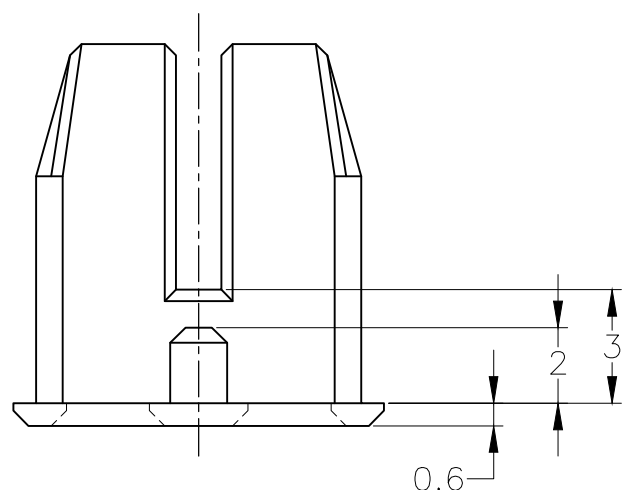

THIS DRAWING IS UNPUBLISHED.

RELEASED FOR PUBLICATION

ALL RIGHTS RESERVED.

© COPYRIGHT - By -

REVISIONS

P	LTR	DESCRIPTION	DATE	DWN	APVD
	B5	REVISED	ECR-18-009736	22JUN2018	TS HY

1. 本品はプラグハウジング型番174257及び2822391に装着される

1. TO BE MATES WITH CAP HOUSING PART NUMBER 174257 AND 2822391