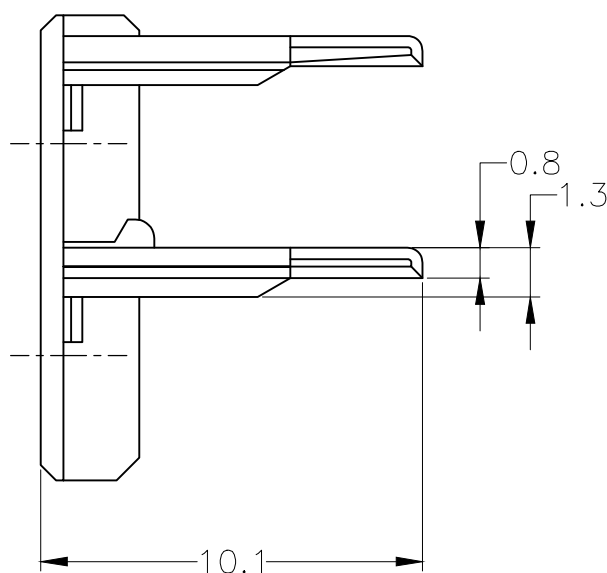

HB	自然色 (NATURAL)	1-174258-1
V-2	黄 (YELLOW)	174258-7
使用材料難燃グレード (FLAMMABILITY OF MATERIAL)	色 (COLOR)	型番 (PART NUMBER)

THIS DRAWING IS A CONTROLLED DOCUMENT.

DIMENSIONS:	TOLERANCES UNLESS OTHERWISE SPECIFIED:
mm	
	0 PLC ± -
	1 PLC ± -
	2 PLC ± -
	3 PLC ± -
	4 PLC ± -
	ANGLES ± -
	FINISH ± -

一般公差 (GENERAL TOLERANCE)	
10以下	±0.2
10を超え 30以下	±0.25
30を超え 100以下	±0.3
角 度	±3°

MATERIAL
SEE TABLE

DWN	T.SHINOHARA	01SEP10
CHK	K.BETSUI	01SEP10
APVD	K.BETSUI	01SEP10
PRODUCT SPEC	108-5262	
APPLICATION SPEC	-	
WEIGHT	0.3 g	

STE TE Connectivity Ltd.

4POSITION ECONOSEAL J MK-II+ CONNECTOR
DOUBLE LOCK PLATE FOR PLUG HOUSING

SIZE	CAGE CODE	DRAWING NO	RESTRICTED TO
A3	00779	C-174258	-
CUSTOMER DRAWING			SCALE 5:1 SHEET 1 OF 1 REV B5