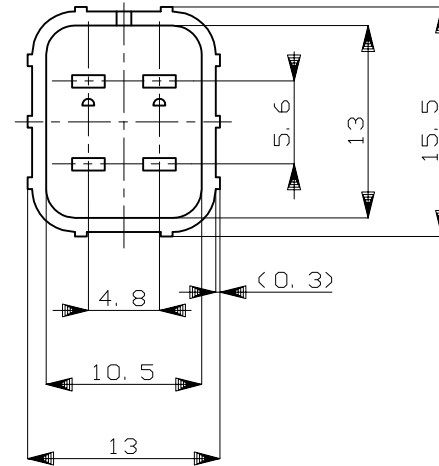

LOC

DIST

REVISIONS

P	LTR	DESCRIPTION	DATE	DWN	APVD
	B1	REVISED	19JAN2015	TS	KB

SECT 断面 A-A

1. 本品は、キャップハウジング型番174259に装着される。

1. TO BE MATED WITH CAP HOUSING PN 174259

HB	自然色 (NATURAL)	1-174260-1
V-2	黄 (YELLOW)	174260-7
使用材料難燃グレード (FLAMMABILITY OF MATERIAL)	色 (COLOR)	型番 (PART NUMBER)

THIS DRAWING IS A CONTROLLED DOCUMENT.

DIMENSIONS:
mm

TOLERANCES UNLESS OTHERWISE SPECIFIED:

0 PLC	± -
1 PLC	± -
2 PLC	± -
3 PLC	± -
4 PLC	± -
ANGLES	± -

MATERIAL
PBT

FINISH
-

DWN T.SAGAWA 5/16'89

CHK Y.MATSUSAKA 5/26'89

APVD M.NOGUCHI 5/31'89

PRODUCT SPEC
108-5262

APPLICATION SPEC

WEIGHT -

CUSTOMER DRAWING

NAME
4P. ECONOSEAL J-MARKII+ CONNECTOR
DOUBLE LOCK PLATE FOR CAP HOUSING

SIZE	CAGE CODE	DRAWING NO	RESTRICTED TO
A3	00779	C=174260	-

GENERAL TOLERANCE

0 < * ≤ 10	: ±0.2
10 < * ≤ 30	: ±0.25
30 < * ≤ 100	: ±0.3
ANGLES	: ±3°

SCALE	SHEET	REV
2:1	1 of 1	B1

X-ON Electronics

Largest Supplier of Electrical and Electronic Components

Click to view similar products for [Automotive Connectors](#) category: