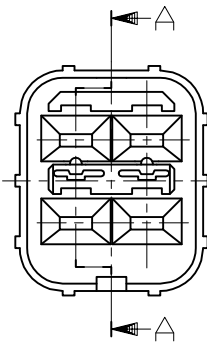

LOC

DIST

REVISIONS

P	LTR	DESCRIPTION	DATE	DWN	APVD
	B1	REVISED	19JAN2015	TS	KB

SECT 断面 A-A

1. 本品は、キャップハウジング型番174259に装着される。

1. TO BE MATED WITH CAP HOUSING PN 174259

HB	自然色 (NATURAL)	1-174260-1
V-2	黄 (YELLOW)	174260-7
使用材料難燃グレード (FLAMMABILITY OF MATERIAL)	色 (COLOR)	型番 (PART NUMBER)

THIS DRAWING IS A CONTROLLED DOCUMENT.

DIMENSIONS:
mm

TOLERANCES UNLESS OTHERWISE SPECIFIED:

0 PLC	± -
1 PLC	± -
2 PLC	± -
3 PLC	± -
4 PLC	± -
ANGLES	± -

MATERIAL
PBT

FINISH
-

DWN T.SAGAWA 5/16'89

CHK Y.MATSUSAKA 5/26'89

APVD M.NOGUCHI 5/31'89

PRODUCT SPEC
108-5262

APPLICATION SPEC

WEIGHT -

CUSTOMER DRAWING

NAME
4P. ECONOSEAL J-MARKII+ CONNECTOR
DOUBLE LOCK PLATE FOR CAP HOUSING

SIZE	CAGE CODE	DRAWING NO	RESTRICTED TO
A3	00779	C=174260	-

GENERAL TOLERANCE

0 < * ≤ 10	: ±0.2
10 < * ≤ 30	: ±0.25
30 < * ≤ 100	: ±0.3
ANGLES	: ±3°

SCALE	SHEET	REV
2:1	1 of 1	B1

X-ON Electronics

Largest Supplier of Electrical and Electronic Components

Click to view similar products for [Automotive Connectors](#) category: