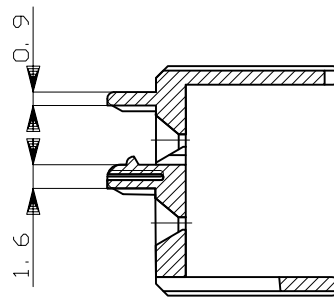

LOC

DIST

REVISIONS

P	LTR	DESCRIPTION	DATE	DWN	APVD
	B1	REVISED	19JAN2015	TS	KB

SECT 断面 A-A

1. 本品は、キャップハウジング型番174259に装着される。

1. TO BE MATED WITH CAP HOUSING PN 174259

HB	自然色 (NATURAL)	1-174260-1
V-2	黄 (YELLOW)	174260-7
使用材料難燃グレード (FLAMMABILITY OF MATERIAL)	色 (COLOR)	型番 (PART NUMBER)

THIS DRAWING IS A CONTROLLED DOCUMENT.

DIMENSIONS:
mm

TOLERANCES UNLESS OTHERWISE SPECIFIED:

0 PLC	± -
1 PLC	± -
2 PLC	± -
3 PLC	± -
4 PLC	± -
ANGLES	± -

MATERIAL
PBT

FINISH
-

DWN T.SAGAWA 5/16'89

CHK Y.MATSUSAKA 5/26'89

APVD M.NOGUCHI 5/31'89

PRODUCT SPEC
108-5262

APPLICATION SPEC

WEIGHT -

CUSTOMER DRAWING

NAME
4P. ECONOSEAL J-MARKII+ CONNECTOR
DOUBLE LOCK PLATE FOR CAP HOUSING

SIZE	CAGE CODE	DRAWING NO	RESTRICTED TO
A3	00779	C=174260	-