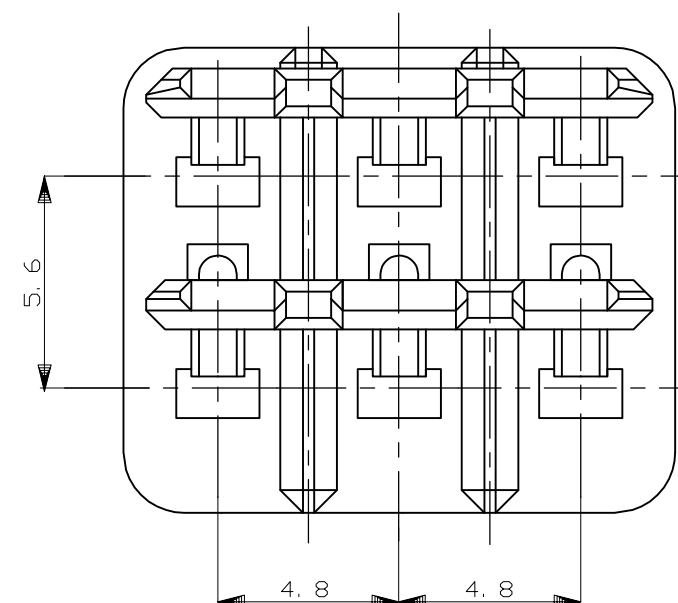

THIS DRAWING IS UNPUBLISHED.

RELEASED FOR PUBLICATION

ALL RIGHTS RESERVED.

© COPYRIGHT - By -

REVISIONS

P	LTR	DESCRIPTION	DATE	DWN	APVD
	B2	REVISED	22JUN2018	TS	HY

SECT 断面 A-A

GENERAL TOLERANCE

0 < * ≤ 10	: ±0.2
10 < * ≤ 30	: ±0.25
30 < * ≤ 100	: ±0.3
ANGLES	: ±3°

1. 本品は、プラグハウジング型番174262及び2822346に装着される

1. TO BE MATED WITH PLUG HOUSING PN 174262 AND 2822346

HB	自然色 (NATURAL)	1-174263-1
V-2	黄 (YELLOW)	174263-7
使用材料難燃グレード (FLAMMABILITY OF MATERIAL)	色 (COLOR)	型番 (PART NUMBER)

THIS DRAWING IS A CONTROLLED DOCUMENT.		DWN T.SAGAWA 5/16'89	STE TE Connectivity Ltd.		
DIMENSIONS: mm		CHK Y.MATSUSAKA 5/26'89			
TOLERANCES UNLESS OTHERWISE SPECIFIED:		APVD M.NOGUCHI 5/31'89	NAME		
0 PLC ± -		PRODUCT SPEC		6P. ECONOSEAL J-MARKII+ CONNECTOR DOUBLE LOCK PLATE FOR PLUG HOUSING	
1 PLC ± -		APPLICATION SPEC		108-5262	
2 PLC ± -		WEIGHT		SIZE	CAGE CODE
3 PLC ± -		0.5 g		A3	00779
4 PLC ± -		CUSTOMER DRAWING		DRAWING NO	C-174263
ANGLES ± -		SCALE		SHEET	RESTRICTED TO
FINISH -		5:1		1 OF 1	REV B2
MATERIAL PBT					