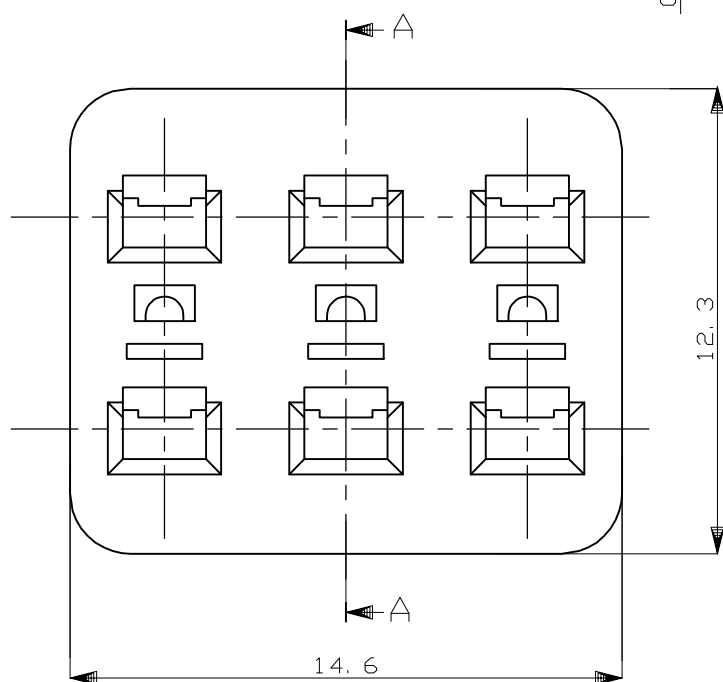

THIS DRAWING IS UNPUBLISHED.

RELEASED FOR PUBLICATION

ALL RIGHTS RESERVED.

© COPYRIGHT - By -

REVISIONS

P	LTR	DESCRIPTION	DATE	DWN	APVD
	B2	REVISED	22JUN2018	TS	HY

SECT 断面 A-A

GENERAL TOLERANCE

0 < * ≤ 10	: ±0.2
10 < * ≤ 30	: ±0.25
30 < * ≤ 100	: ±0.3
ANGLES	: ±3°

1. 本品は、プラグハウジング型番174262及び2822346に装着される

1. TO BE MATED WITH PLUG HOUSING PN 174262 AND 2822346

HB	自然色 (NATURAL)	1-174263-1
V-2	黄 (YELLOW)	174263-7
使用材料難燃グレード (FLAMMABILITY OF MATERIAL)	色 (COLOR)	型番 (PART NUMBER)

THIS DRAWING IS A CONTROLLED DOCUMENT.		DWN T.SAGAWA 5/16'89	STE TE Connectivity Ltd.		
DIMENSIONS: mm		CHK Y.MATSUSAKA 5/26'89			
TOLERANCES UNLESS OTHERWISE SPECIFIED:		APVD M.NOGUCHI 5/31'89	NAME		
0 PLC ± -		PRODUCT SPEC		6P. ECONOSEAL J-MARKII+ CONNECTOR DOUBLE LOCK PLATE FOR PLUG HOUSING	
1 PLC ± -		APPLICATION SPEC		108-5262	
2 PLC ± -		WEIGHT		SIZE	CAGE CODE
3 PLC ± -		0.5 g		A3	00779
4 PLC ± -		CUSTOMER DRAWING		DRAWING NO	C-174263
ANGLES ± -		SCALE		SHEET	RESTRICTED TO
FINISH -		5:1		1 OF 1	REV B2
MATERIAL PBT					