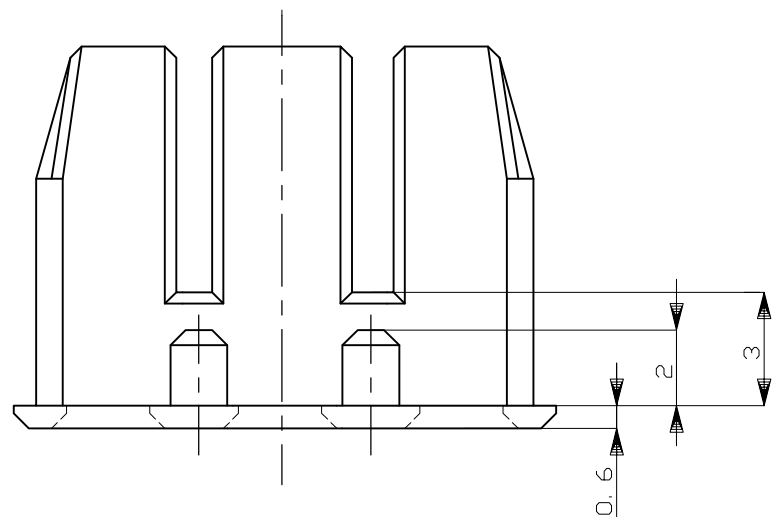

THIS DRAWING IS UNPUBLISHED.

RELEASED FOR PUBLICATION

ALL RIGHTS RESERVED.

© COPYRIGHT - By -

REVISIONS

P	LTR	DESCRIPTION	DATE	DWN	APVD
	B2	REVISED	22JUN2018	TS	HY

SECT 断面 A-A

GENERAL TOLERANCE

0 < * ≤ 10	: ±0.2
10 < * ≤ 30	: ±0.25
30 < * ≤ 100	: ±0.3
ANGLES	: ±3°

1. 本品は、プラグハウジング型番174262及び2822346に装着される

1. TO BE MATED WITH PLUG HOUSING PN 174262 AND 2822346

HB	自然色 (NATURAL)	1-174263-1
V-2	黄 (YELLOW)	174263-7
使用材料難燃グレード (FLAMMABILITY OF MATERIAL)	色 (COLOR)	型番 (PART NUMBER)

THIS DRAWING IS A CONTROLLED DOCUMENT.		DWN T.SAGAWA 5/16'89	STE TE Connectivity Ltd.		
DIMENSIONS: mm		CHK Y.MATSUSAKA 5/26'89			
TOLERANCES UNLESS OTHERWISE SPECIFIED:		APVD M.NOGUCHI 5/31'89	NAME		
0 PLC ± -		PRODUCT SPEC		6P. ECONOSEAL J-MARKII+ CONNECTOR DOUBLE LOCK PLATE FOR PLUG HOUSING	
1 PLC ± -		APPLICATION SPEC		108-5262	
2 PLC ± -		WEIGHT		SIZE	CAGE CODE
3 PLC ± -		0.5 g		A3	00779
4 PLC ± -		CUSTOMER DRAWING		DRAWING NO	C-174263
ANGLES ± -		SCALE		SHEET	RESTRICTED TO
FINISH -		5:1		1 OF 1	REV B2
MATERIAL PBT