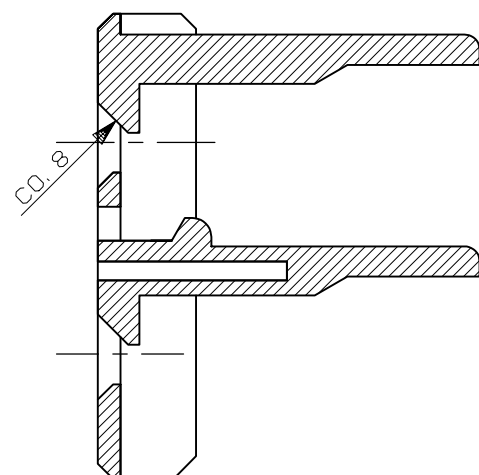

THIS DRAWING IS UNPUBLISHED.

RELEASED FOR PUBLICATION

ALL RIGHTS RESERVED.

© COPYRIGHT - By -

REVISIONS

P	LTR	DESCRIPTION	DATE	DWN	APVD
	B2	REVISED	22JUN2018	TS	HY

SECT 断面 A-A

GENERAL TOLERANCE

0 < * ≤ 10	: ±0.2
10 < * ≤ 30	: ±0.25
30 < * ≤ 100	: ±0.3
ANGLES	: ±3°

1. 本品は、プラグハウジング型番174262及び2822346に装着される

1. TO BE MATED WITH PLUG HOUSING PN 174262 AND 2822346

HB	自然色 (NATURAL)	1-174263-1
V-2	黄 (YELLOW)	174263-7
使用材料難燃グレード (FLAMMABILITY OF MATERIAL)	色 (COLOR)	型番 (PART NUMBER)

THIS DRAWING IS A CONTROLLED DOCUMENT.		DWN T.SAGAWA 5/16'89	STE TE Connectivity Ltd.		
DIMENSIONS: mm		CHK Y.MATSUSAKA 5/26'89			
TOLERANCES UNLESS OTHERWISE SPECIFIED:		APVD M.NOGUCHI 5/31'89	NAME		
0 PLC ± -		PRODUCT SPEC		6P. ECONOSEAL J-MARKII+ CONNECTOR DOUBLE LOCK PLATE FOR PLUG HOUSING	
1 PLC ± -		APPLICATION SPEC		108-5262	
2 PLC ± -		WEIGHT		SIZE	CAGE CODE
3 PLC ± -		0.5 g		A3	00779
4 PLC ± -		CUSTOMER DRAWING		DRAWING NO	C-174263
ANGLES ± -		SCALE		SHEET	RESTRICTED TO
FINISH -		5:1		1 OF 1	REV B2
MATERIAL PBT					