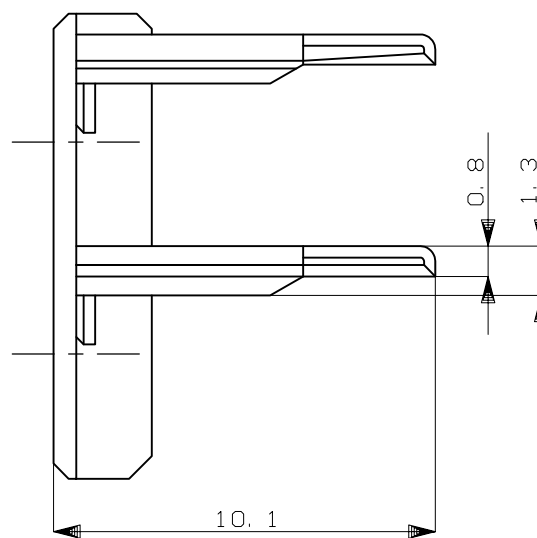

THIS DRAWING IS UNPUBLISHED.

RELEASED FOR PUBLICATION

ALL RIGHTS RESERVED.

© COPYRIGHT - By -

REVISIONS

P	LTR	DESCRIPTION	DATE	DWN	APVD
	B2	REVISED	22JUN2018	TS	HY

SECT 断面 A-A

GENERAL TOLERANCE

0 < * ≤ 10	: ±0.2
10 < * ≤ 30	: ±0.25
30 < * ≤ 100	: ±0.3
ANGLES	: ±3°

1. 本品は、プラグハウジング型番174262及び2822346に装着される

1. TO BE MATED WITH PLUG HOUSING PN 174262 AND 2822346

HB	自然色 (NATURAL)	1-174263-1
V-2	黄 (YELLOW)	174263-7
使用材料難燃グレード (FLAMMABILITY OF MATERIAL)	色 (COLOR)	型番 (PART NUMBER)

THIS DRAWING IS A CONTROLLED DOCUMENT.		DWN T.SAGAWA 5/16'89	STE TE Connectivity Ltd.		
DIMENSIONS: mm		CHK Y.MATSUSAKA 5/26'89			
TOLERANCES UNLESS OTHERWISE SPECIFIED:		APVD M.NOGUCHI 5/31'89	NAME		
0 PLC ± -		PRODUCT SPEC		6P. ECONOSEAL J-MARKII+ CONNECTOR DOUBLE LOCK PLATE FOR PLUG HOUSING	
1 PLC ± -		APPLICATION SPEC		108-5262	
2 PLC ± -		WEIGHT		SIZE	CAGE CODE
3 PLC ± -		0.5 g		A3	00779
4 PLC ± -		CUSTOMER DRAWING		DRAWING NO	C-174263
ANGLES ± -		SCALE		SHEET	RESTRICTED TO
FINISH -		5:1		1 OF 1	REV B2
MATERIAL PBT					