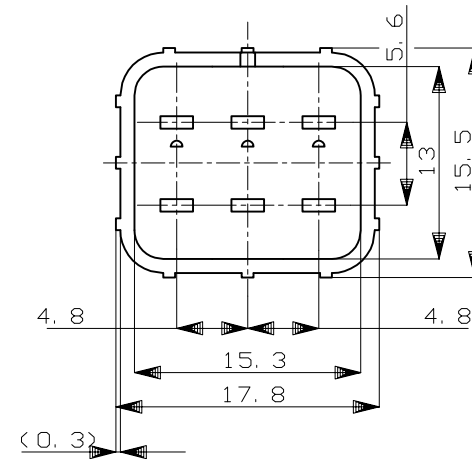

ALL RIGHTS RESERVED.

LOC

DIST

REVISIONS

P	LTR	DESCRIPTION	DATE	DWN	APVD
B1	REVISED	ECR-15-000191	27JAN2015	TS	KB

SECT 断面 A-A

- 1. 本品は、キャップハウジング型番174264に装着される。
- 1. TO BE MATED WITH CAP HOUSING (PN 174264)

HB	自然色 (NATURAL)	1-174265-1
V-2	黄 (YELLOW)	174265-7
使用材料難燃グレード (FLAMMABILITY OF MATERIAL)	色 (COLOR)	型番 (PART NUMBER)

THIS DRAWING IS A CONTROLLED DOCUMENT.

DIMENSIONS: mm

TOLERANCES UNLESS OTHERWISE SPECIFIED:

0 PLC	±	-
1 PLC	±	-
2 PLC	±	-
3 PLC	±	-
4 PLC	±	-
ANGLES	±	-

MATERIAL PBT

FINISH -

GENERAL TOLERANCE

0 < * ≤ 10	: ±0.2
10 < * ≤ 30	: ±0.25
30 < * ≤ 100	: ±0.3
ANGLES	: ±3°

DWN	T.SAGAWA	5/16'89
CHK	Y.MATSUSAKA	5/26'89
APVD	M.NOGUCHI	5/31'89
PRODUCT SPEC	108-5262	
APPLICATION SPEC	-	
WEIGHT	-	
CUSTOMER DRAWING		

<b>STE</b> TE Connectivity			
NAME 6P. ECONOSEAL J-MARKII+ CONNECTOR DOUBLE LOCK PLATE FOR CAP HOUSING			
SIZE	CAGE CODE	DRAWING NO	RESTRICTED TO
A3	00779	C=174265	-
SCALE 5:1		SHEET 1 of 1	REV B1