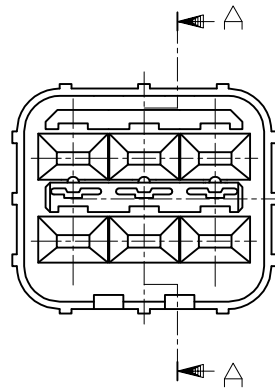

4

3

2

1

THIS DRAWING IS UNPUBLISHED.

RELEASED FOR PUBLICATION

--

© COPYRIGHT - By -

ALL RIGHTS RESERVED.

LOC

DIST

REVISIONS

P	LTR	DESCRIPTION	DATE	DWN	APVD
B1	REVISED	ECR-15-000191	27JAN2015	TS	KB

SECT 断面 A-A

- 1. 本品は、キャップハウジング型番174264に装着される。
- 1. TO BE MATED WITH CAP HOUSING (PN 174264)

HB	自然色 (NATURAL)	1-174265-1
V-2	黄 (YELLOW)	174265-7
使用材料難燃グレード (FLAMMABILITY OF MATERIAL)	色 (COLOR)	型番 (PART NUMBER)

THIS DRAWING IS A CONTROLLED DOCUMENT.

DIMENSIONS: mm

TOLERANCES UNLESS OTHERWISE SPECIFIED:

0 PLC	±	-
1 PLC	±	-
2 PLC	±	-
3 PLC	±	-
4 PLC	±	-
ANGLES	±	-

MATERIAL PBT

FINISH -

GENERAL TOLERANCE

0 < * ≤ 10	: ±0.2
10 < * ≤ 30	: ±0.25
30 < * ≤ 100	: ±0.3
ANGLES	: ±3°

DWN	T.SAGAWA	5/16'89
CHK	Y.MATSUSAKA	5/26'89
APVD	M.NOGUCHI	5/31'89
PRODUCT SPEC	108-5262	
APPLICATION SPEC	-	
WEIGHT	-	
CUSTOMER DRAWING		

<b>STE</b> TE Connectivity			
NAME 6P. ECONOSEAL J-MARKII+ CONNECTOR DOUBLE LOCK PLATE FOR CAP HOUSING			
SIZE	CAGE CODE	DRAWING NO	RESTRICTED TO
A3	00779	C=174265	-
SCALE 5:1		SHEET 1 of 1	REV B1