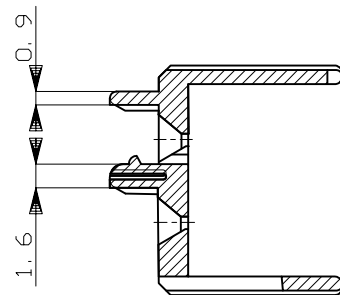

ALL RIGHTS RESERVED.

LOC

DIST

REVISIONS

P	LTR	DESCRIPTION	DATE	DWN	APVD
B1	REVISED	ECR-15-000191	27JAN2015	TS	KB

SECT 断面 A-A

- 1. 本品は、キャップハウジング型番174264に装着される。
- 1. TO BE MATED WITH CAP HOUSING (PN 174264)

HB	自然色 (NATURAL)	1-174265-1
V-2	黄 (YELLOW)	174265-7
使用材料難燃グレード (FLAMMABILITY OF MATERIAL)	色 (COLOR)	型番 (PART NUMBER)

THIS DRAWING IS A CONTROLLED DOCUMENT.

DIMENSIONS: mm

TOLERANCES UNLESS OTHERWISE SPECIFIED:

0 PLC	±	-
1 PLC	±	-
2 PLC	±	-
3 PLC	±	-
4 PLC	±	-
ANGLES	±	-

MATERIAL PBT

FINISH -

GENERAL TOLERANCE

0 < * ≤ 10	: ±0.2
10 < * ≤ 30	: ±0.25
30 < * ≤ 100	: ±0.3
ANGLES	: ±3°

DWN	T.SAGAWA	5/16'89
CHK	Y.MATSUSAKA	5/26'89
APVD	M.NOGUCHI	5/31'89
PRODUCT SPEC	108-5262	
APPLICATION SPEC	-	
WEIGHT	-	
CUSTOMER DRAWING		

<b>STE</b> TE Connectivity			
NAME 6P. ECONOSEAL J-MARKII+ CONNECTOR DOUBLE LOCK PLATE FOR CAP HOUSING			
SIZE	CAGE CODE	DRAWING NO	RESTRICTED TO
A3	00779	C=174265	-
SCALE 5:1		SHEET 1 of 1	REV B1