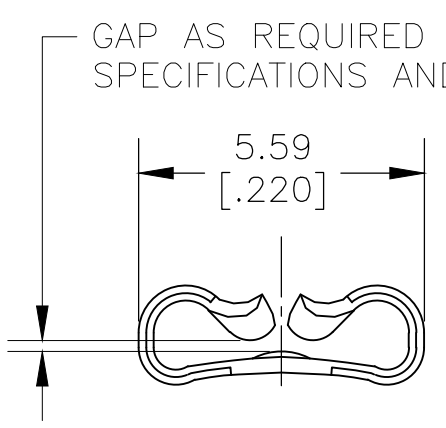

- 1 CONTINUOUS STRIP ON REELS.
- 2 WIRE SIZE #20-#16 AWG
- 3 INSULATION RANGE 2.29-3.30 [.090-.130] DIA
- 4 MATING TAB THK 0.53-0.48[.021-.019]

VIEW C-C
SCALE 8:1

SECTION A-A
SCALE 8:1

SECTION B-B
SCALE 8:1

1742841-1
PART NO

THIS DRAWING IS A CONTROLLED DOCUMENT.		DWN jr_ruth 24AUG10	TE Connectivity			
DIMENSIONS: MM [INCHES]		CHK PETE_DESANTIS 24AUG10				NAME
TOLERANCES UNLESS OTHERWISE SPECIFIED:		APVD PETE_DESANTIS 24AUG10	RECEPTACLE , FASTON, .187 SERIES			
0 PLC ± - 1 PLC ± - 2 PLC ± 0.25 [.010] 3 PLC ± - 4 PLC ± - ANGLES ± 5°		PRODUCT SPEC -	SIZE	CAGE CODE	DRAWING NO	RESTRICTED TO
MATERIAL CR STEEL		FINISH NICKEL PLATE	WEIGHT -	A300779	C-1742841	-
CUSTOMER DRAWING			SCALE 4:1	SHEET 1 OF 1	REV A3	