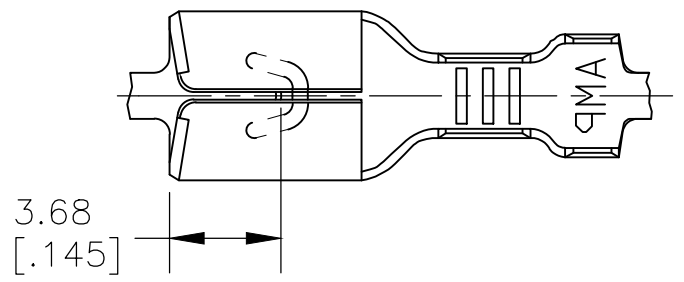

- 1 CONTINUOUS STRIP ON REELS.
- 2 WIRE SIZE #20-#16 AWG
- 3 INSULATION RANGE 2.29-3.30 [.090-.130] DIA
- 4 MATING TAB THK 0.53-0.48[.021-.019]

VIEW C-C
SCALE 8:1

SECTION A-A
SCALE 8:1

SECTION B-B
SCALE 8:1

1742841-1
PART NO

THIS DRAWING IS A CONTROLLED DOCUMENT.		DWN jr_ruth 24AUG10	TE Connectivity			
DIMENSIONS: MM [INCHES]		CHK PETE_DESANTIS 24AUG10				NAME
TOLERANCES UNLESS OTHERWISE SPECIFIED:		APVD PETE_DESANTIS 24AUG10	RECEPTACLE , FASTON, .187 SERIES			
0 PLC ± - 1 PLC ± - 2 PLC ± 0.25 [.010] 3 PLC ± - 4 PLC ± - ANGLES ± 5°		PRODUCT SPEC -	SIZE	CAGE CODE	DRAWING NO	RESTRICTED TO
MATERIAL CR STEEL		FINISH NICKEL PLATE	WEIGHT -	A300779	C-1742841	-
CUSTOMER DRAWING			SCALE 4:1	SHEET 1 OF 1	REV A3	