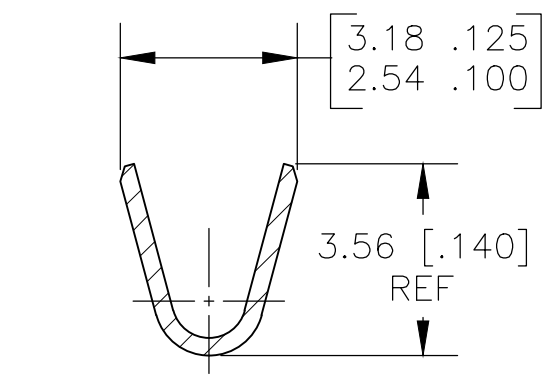

- 1 CONTINUOUS STRIP ON REELS.
- 2 WIRE SIZE #20-#16 AWG
- 3 INSULATION RANGE 2.29-3.30 [.090-.130] DIA
- 4 MATING TAB THK 0.53-0.48[.021-.019]

VIEW C-C
SCALE 8:1

SECTION A-A
SCALE 8:1

SECTION B-B
SCALE 8:1

1742841-1
PART NO

THIS DRAWING IS A CONTROLLED DOCUMENT.		DWN jr_ruth 24AUG10	TE Connectivity			
DIMENSIONS: MM [INCHES]		CHK PETE_DESANTIS 24AUG10				NAME
TOLERANCES UNLESS OTHERWISE SPECIFIED:		APVD PETE_DESANTIS 24AUG10	RECEPTACLE , FASTON, .187 SERIES			
0 PLC ± - 1 PLC ± - 2 PLC ± 0.25 [.010] 3 PLC ± - 4 PLC ± - ANGLES ± 5°		PRODUCT SPEC -	SIZE	CAGE CODE	DRAWING NO	RESTRICTED TO
MATERIAL CR STEEL		FINISH NICKEL PLATE	WEIGHT -	A300779	C-1742841	-
CUSTOMER DRAWING			SCALE 4:1	SHEET 1 OF 1	REV A3	