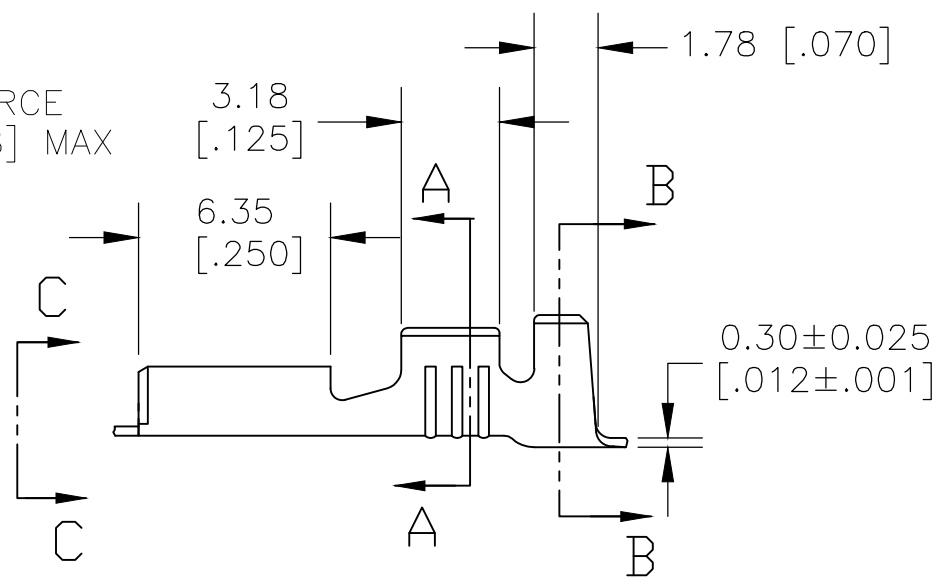

- 1 CONTINUOUS STRIP ON REELS.
- 2 WIRE SIZE #20-#16 AWG
- 3 INSULATION RANGE 2.29-3.30 [.090-.130] DIA
- 4 MATING TAB THK 0.53-0.48[.021-.019]

VIEW C-C
SCALE 8:1

SECTION A-A
SCALE 8:1

SECTION B-B
SCALE 8:1

1742841-1
PART NO

THIS DRAWING IS A CONTROLLED DOCUMENT.		DWN jr_ruth 24AUG10	TE Connectivity			
DIMENSIONS: MM [INCHES]		CHK PETE_DESANTIS 24AUG10				NAME
TOLERANCES UNLESS OTHERWISE SPECIFIED:		APVD PETE_DESANTIS 24AUG10	RECEPTACLE , FASTON, .187 SERIES			
0 PLC ± - 1 PLC ± - 2 PLC ± 0.25 [.010] 3 PLC ± - 4 PLC ± - ANGLES ± 5°		PRODUCT SPEC -	SIZE	CAGE CODE	DRAWING NO	RESTRICTED TO
MATERIAL CR STEEL		FINISH NICKEL PLATE	WEIGHT -	A300779	C-1742841	-
CUSTOMER DRAWING			SCALE 4:1	SHEET 1 OF 1	REV A3	