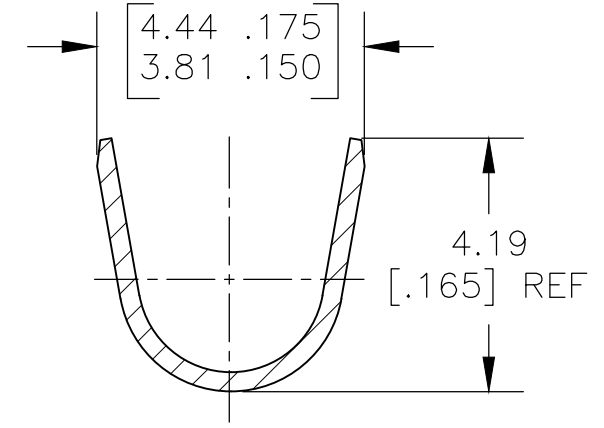

- 1 CONTINUOUS STRIP ON REELS.
- 2 WIRE SIZE #20-#16 AWG
- 3 INSULATION RANGE 2.29-3.30 [.090-.130] DIA
- 4 MATING TAB THK 0.53-0.48[.021-.019]

VIEW C-C
SCALE 8:1

SECTION A-A
SCALE 8:1

SECTION B-B
SCALE 8:1

1742841-1
PART NO

THIS DRAWING IS A CONTROLLED DOCUMENT.		DWN jr_ruth 24AUG10	TE Connectivity			
DIMENSIONS: MM [INCHES]		CHK PETE_DESANTIS 24AUG10				NAME
TOLERANCES UNLESS OTHERWISE SPECIFIED:		APVD PETE_DESANTIS 24AUG10	RECEPTACLE , FASTON, .187 SERIES			
0 PLC ± - 1 PLC ± - 2 PLC ± 0.25 [.010] 3 PLC ± - 4 PLC ± - ANGLES ± 5°		PRODUCT SPEC -	SIZE	CAGE CODE	DRAWING NO	RESTRICTED TO
MATERIAL CR STEEL		FINISH NICKEL PLATE	WEIGHT -	A300779	C-1742841	-
CUSTOMER DRAWING			SCALE 4:1	SHEET 1 OF 1	REV A3	