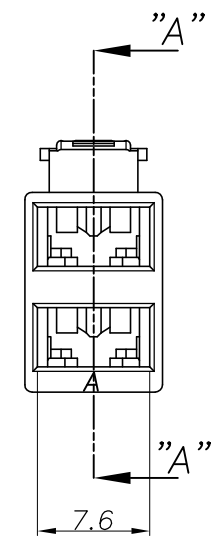

4

3

2

1

THIS DRAWING IS UNPUBLISHED. RELEASED FOR PUBLICATION
 © COPYRIGHT BY TYCO ELECTRONICS CORPORATION. ALL RIGHTS RESERVED.

LOC	DIST	REVISIONS					
		P	LTR	DESCRIPTION	DATE	DWN	APVD
DS	-		0	RELEASED (FC00-0068-04)	12.APR.'04	BH	JK
			A	REVISED (ECR-09-018267)	25AUG.'09	BH	JK
			A1	REVISED (ECR-10-014037)	15SEP.'10	BH	JK

SECTION "A-A"

- NOTES
 1.GENERAL TOLERANCES : ±0.25 ,±3°
 2.MATERIAL : 6/6 NYLON
 3.MATING TAB HOUSING : X-1743103-X
 4.APPLICABLE CONTACT P/N : 170324~170326-X

1-1743102-1	6/6 NYLON,V-0	NATURAL
1743102-1	6/6 NYLON,V-2	NATURAL
P/N	MATERIAL	COLOR

THIS DRAWING IS A CONTROLLED DOCUMENT FOR TYCO ELECTRONICS CORPORATION IT IS SUBJECT TO CHANGE AND THE CONTROLLING ENGINEERING ORGANIZATION SHOULD BE CONTACTED FOR THE LATEST REVISION.		DWN BH CHO	AMP KOREA. Kyungsan, Korea	
DIMENSIONS: MM		CHK BW KANG		
TOLERANCES UNLESS OTHERWISE SPECIFIED:		APVD JK SONG	NAME 187 POSITIVE LOCK 2P REC HSG	
0 PLC # 1 PLC ## 2 PLC ### 3 PLC #### 4 PLC ##### ANGLES #		PRODUCT SPEC -	SIZE A3	
MATERIAL SEE TABLE		FINISH -	APPLICATION SPEC -	CAGE CODE 00779
		WEIGHT -	DRAWING NO 1743102	RESTRICTED TO -
		CUSTOMER DRAWING		SCALE 2/1 SHEET 1 OF 1 REV A1