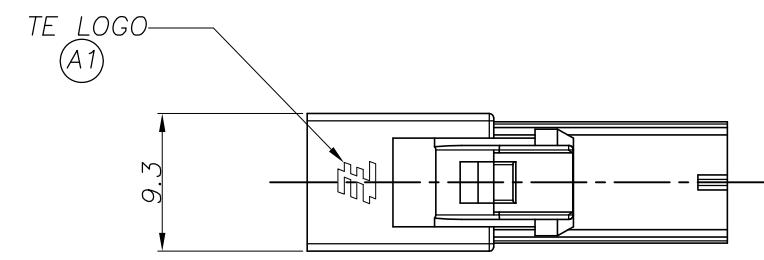

SECTION "A-A"

- NOTES
 1.GENERAL TOLERANCES : ±0.25 ,±3°
 2.MATERIAL : 6/6 NYLON
 3.MATING TAB HOUSING : X-1743103-X
 4.APPLICABLE CONTACT P/N : 170324~170326-X

1-1743102-1	6/6 NYLON,V-0	NATURAL
1743102-1	6/6 NYLON,V-2	NATURAL
P/N	MATERIAL	COLOR

THIS DRAWING IS A CONTROLLED DOCUMENT FOR TYCO ELECTRONICS CORPORATION IT IS SUBJECT TO CHANGE AND THE CONTROLLING ENGINEERING ORGANIZATION SHOULD BE CONTACTED FOR THE LATEST REVISION.		DWN BH CHO	AMP KOREA. Kyungsan, Korea	
DIMENSIONS: MM		CHK BW KANG		
TOLERANCES UNLESS OTHERWISE SPECIFIED:		APVD JK SONG	NAME 187 POSITIVE LOCK 2P REC HSG	
0 PLC # 1 PLC ## 2 PLC ### 3 PLC #### 4 PLC ##### ANGLES #		PRODUCT SPEC -	SIZE A3	
MATERIAL SEE TABLE		FINISH -	APPLICATION SPEC -	CAGE CODE 00779
		WEIGHT -	DRAWING NO 1743102	RESTRICTED TO -
		CUSTOMER DRAWING		SCALE 2/1 SHEET 1 OF 1 REV A1