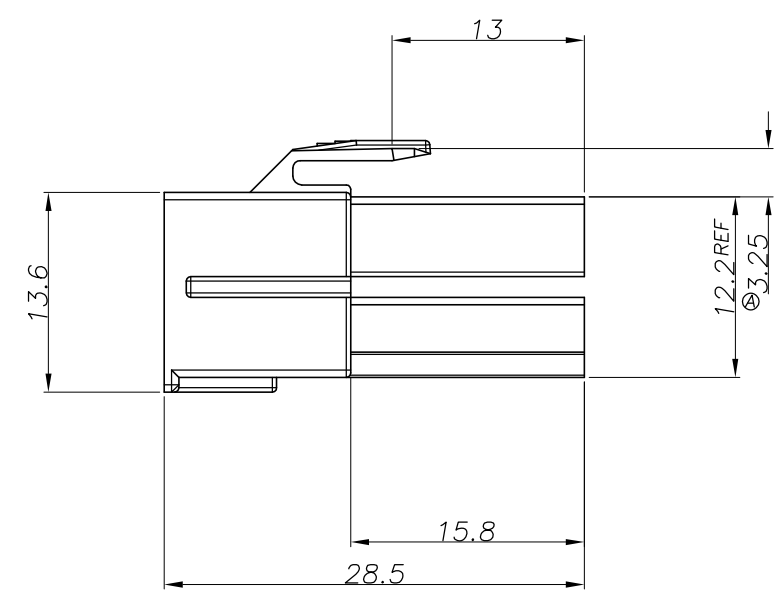

SECTION "A-A"

- NOTES
 1.GENERAL TOLERANCES : ±0.25 ,±3°
 2.MATERIAL : 6/6 NYLON
 3.MATING TAB HOUSING : X-1743103-X
 4.APPLICABLE CONTACT P/N : 170324~170326-X

1-1743102-1	6/6 NYLON,V-0	NATURAL
1743102-1	6/6 NYLON,V-2	NATURAL
P/N	MATERIAL	COLOR

THIS DRAWING IS A CONTROLLED DOCUMENT FOR TYCO ELECTRONICS CORPORATION IT IS SUBJECT TO CHANGE AND THE CONTROLLING ENGINEERING ORGANIZATION SHOULD BE CONTACTED FOR THE LATEST REVISION.		DWN BH CHO	AMP KOREA. Kyungsan, Korea	
DIMENSIONS: MM		CHK BW KANG		
TOLERANCES UNLESS OTHERWISE SPECIFIED:		APVD JK SONG	NAME 187 POSITIVE LOCK 2P REC HSG	
0 PLC # 1 PLC ## 2 PLC ### 3 PLC #### 4 PLC ##### ANGLES #		PRODUCT SPEC -	SIZE A3	
MATERIAL SEE TABLE		FINISH -	APPLICATION SPEC -	CAGE CODE 00779
		WEIGHT -	DRAWING NO 1743102	RESTRICTED TO -
		CUSTOMER DRAWING		SCALE 2/1 SHEET 1 OF 1 REV A1