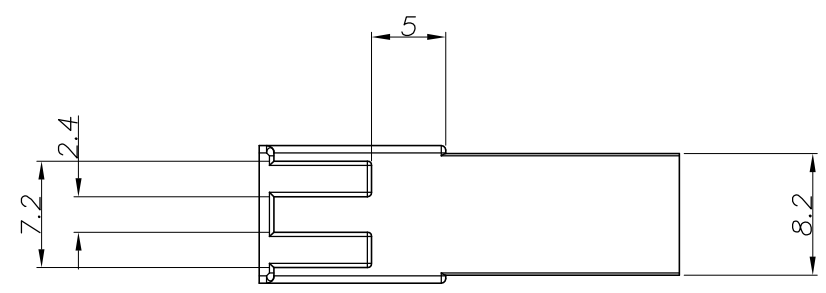

SECTION "A-A"

- NOTES
 1.GENERAL TOLERANCES : ±0.25 ,±3°
 2.MATERIAL : 6/6 NYLON
 3.MATING TAB HOUSING : X-1743103-X
 4.APPLICABLE CONTACT P/N : 170324~170326-X

1-1743102-1	6/6 NYLON,V-0	NATURAL
1743102-1	6/6 NYLON,V-2	NATURAL
P/N	MATERIAL	COLOR

THIS DRAWING IS A CONTROLLED DOCUMENT FOR TYCO ELECTRONICS CORPORATION IT IS SUBJECT TO CHANGE AND THE CONTROLLING ENGINEERING ORGANIZATION SHOULD BE CONTACTED FOR THE LATEST REVISION.		DWN BH CHO	AMP KOREA. Kyungsan, Korea	
DIMENSIONS: MM		CHK BW KANG		
TOLERANCES UNLESS OTHERWISE SPECIFIED:		APVD JK SONG	NAME 187 POSITIVE LOCK 2P REC HSG	
0 PLC # 1 PLC ## 2 PLC ### 3 PLC #### 4 PLC ##### ANGLES #		PRODUCT SPEC -	SIZE A3	
MATERIAL SEE TABLE		FINISH -	APPLICATION SPEC -	CAGE CODE 00779
		WEIGHT -	DRAWING NO 1743102	RESTRICTED TO -
		CUSTOMER DRAWING		SCALE 2/1 SHEET 1 OF 1 REV A1