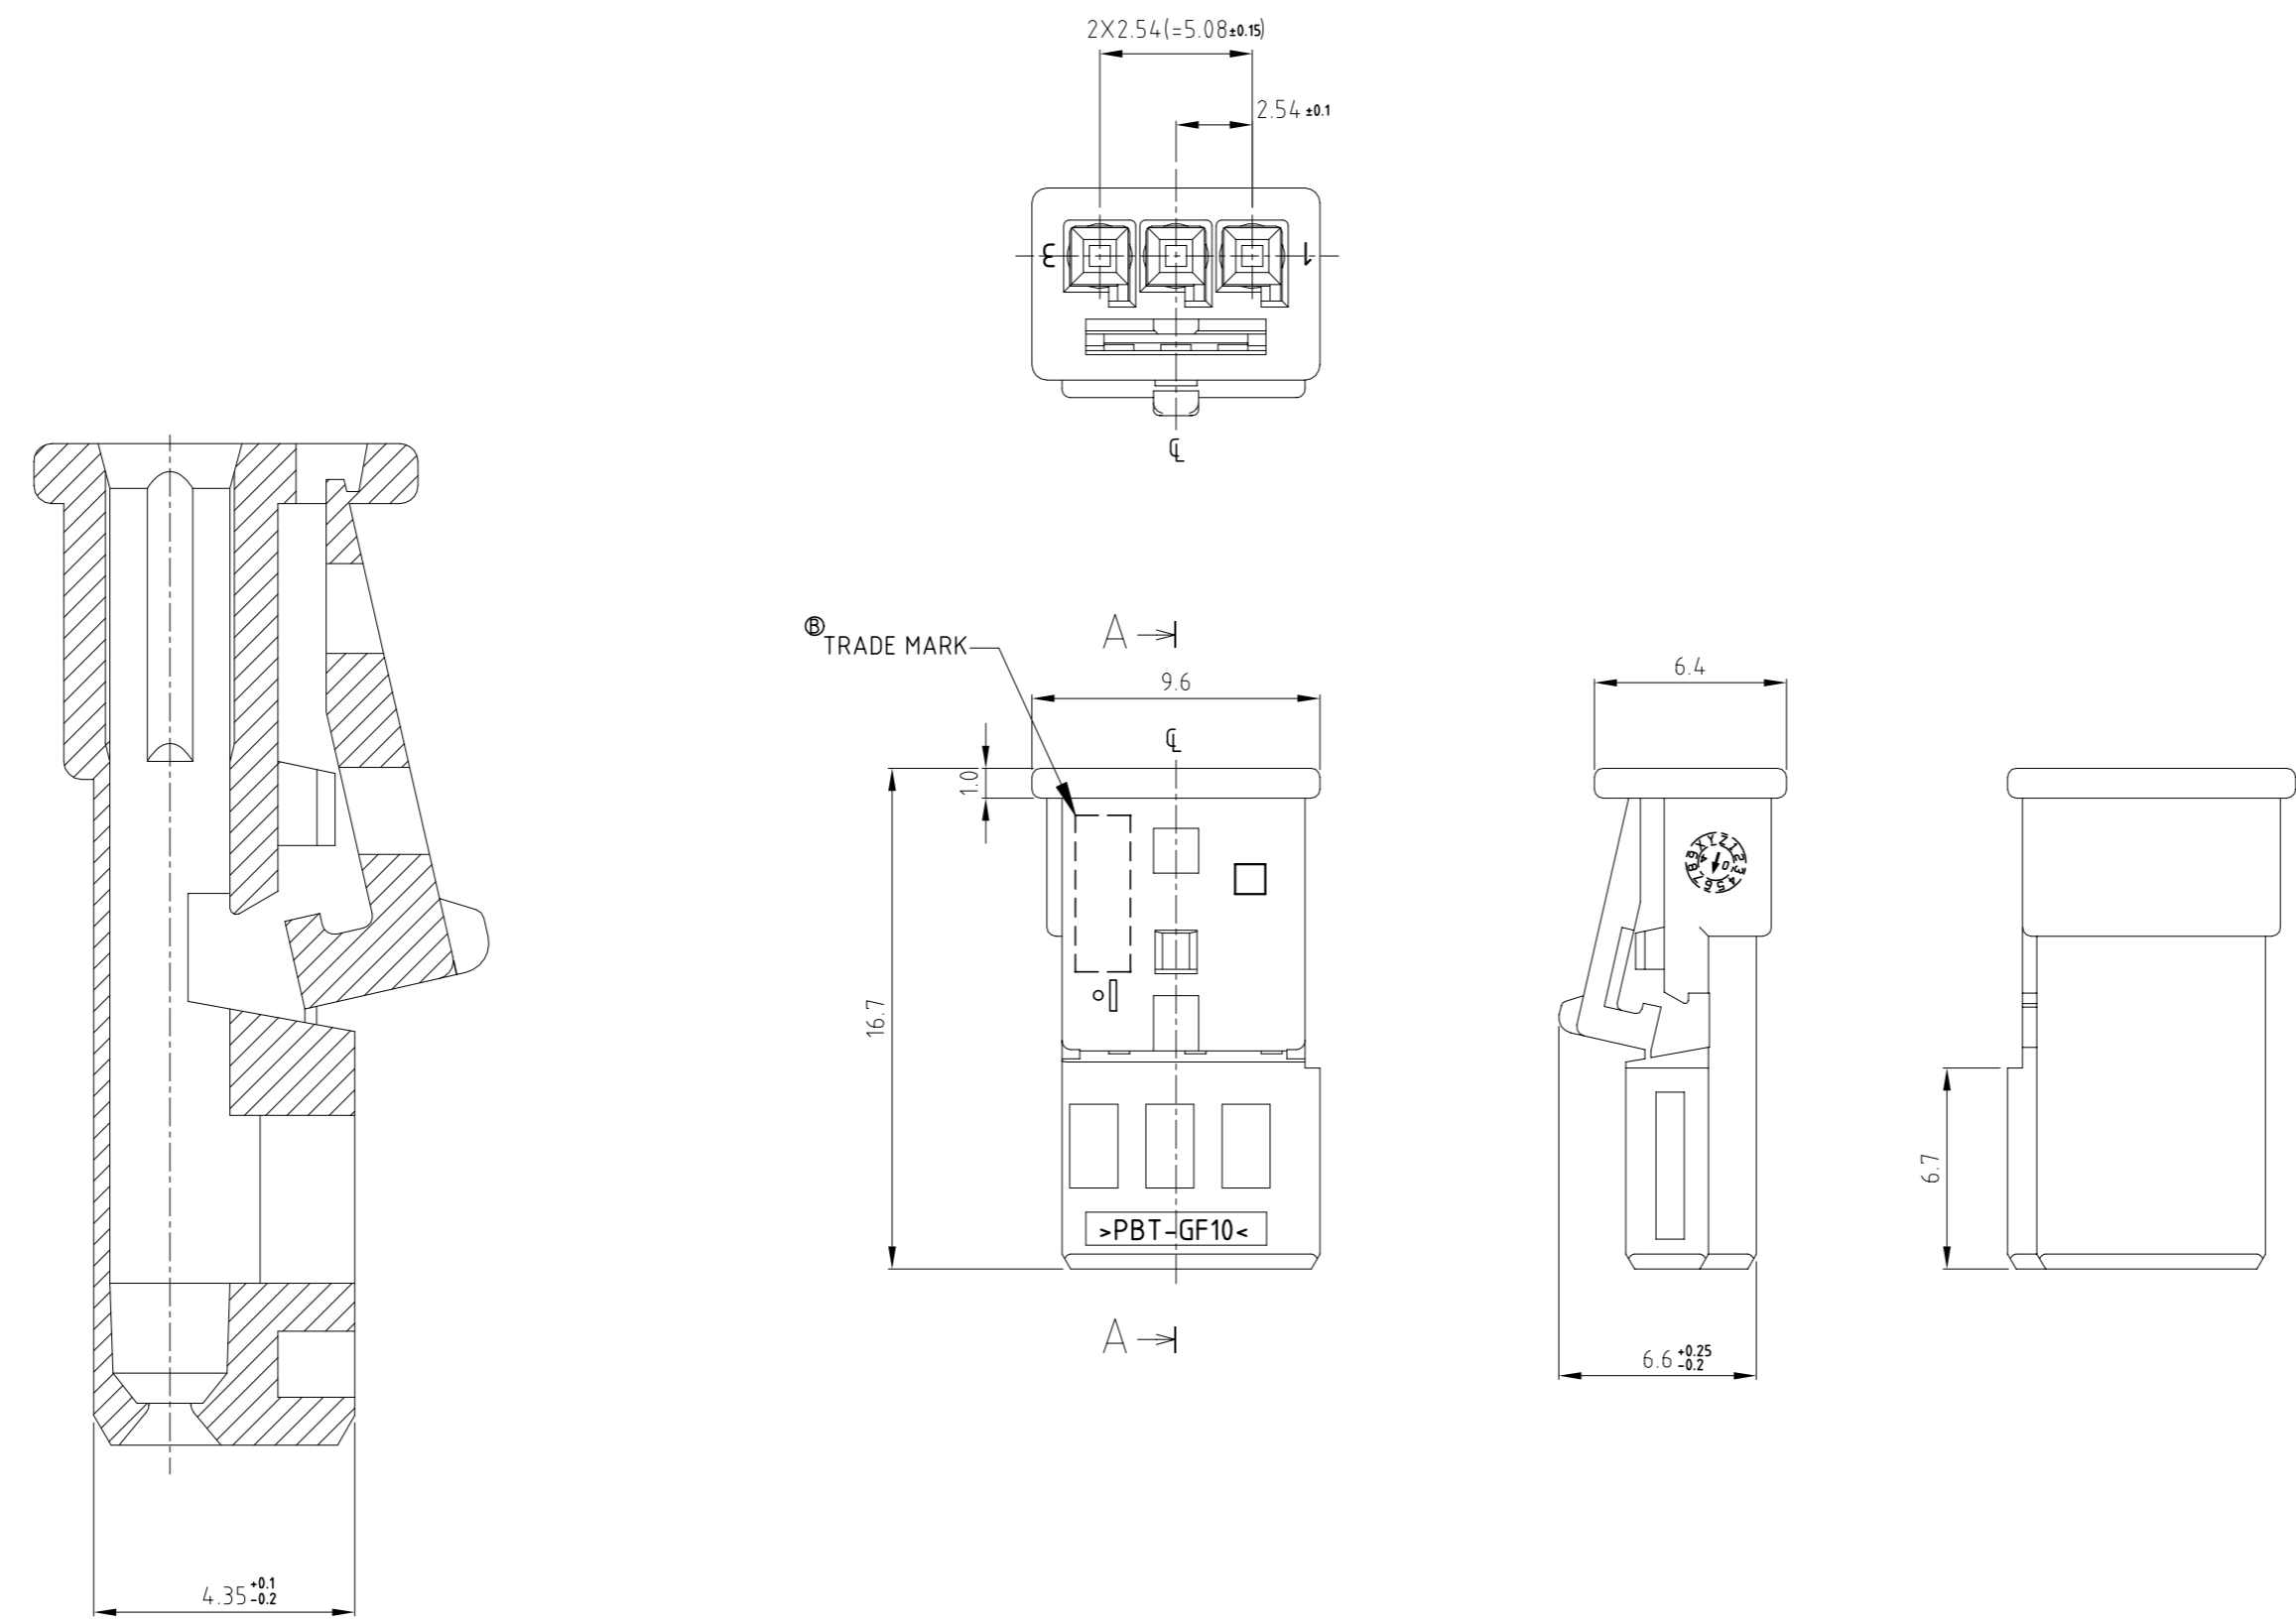

SECTION A-A  
SCALE 8:1

- NOTES
- GENERAL TOLERANCE : DIMENSION  $\pm 0.3$  ANGLE  $\pm 3^\circ$
  - SUITABLE FOR WIRE SIZE RANGE : 0.2-0.75mm<sup>2</sup>
  - CONDITION AS DELIVERY : RETAINER IN PRE-LOCKED POSITION
  - SUITABLE FOR PIN HEADER ASS'Y HSG : P/N X-1743156-X
  - APPLICABLE RECEPTACLE CONTACT P/N ;

WIRE SIZE (mm <sup>2</sup> )	0.2 - 0.5	0.75
(B2) PART NO.	5-928999-X	5-963715-X

(B1)	0-1743164-7	MQS PLUG HOUSING, 3POS	PBT-GF10	GREEN
	0-1743164-2	MQS PLUG HOUSING, 3POS	PBT-GF10	BLACK
(A)	0-1743164-1	MQS PLUG HOUSING, 3POS	PBT-GF10	NATURAL
PART NO.	DESCRIPTION	MATERIAL	COLOR	