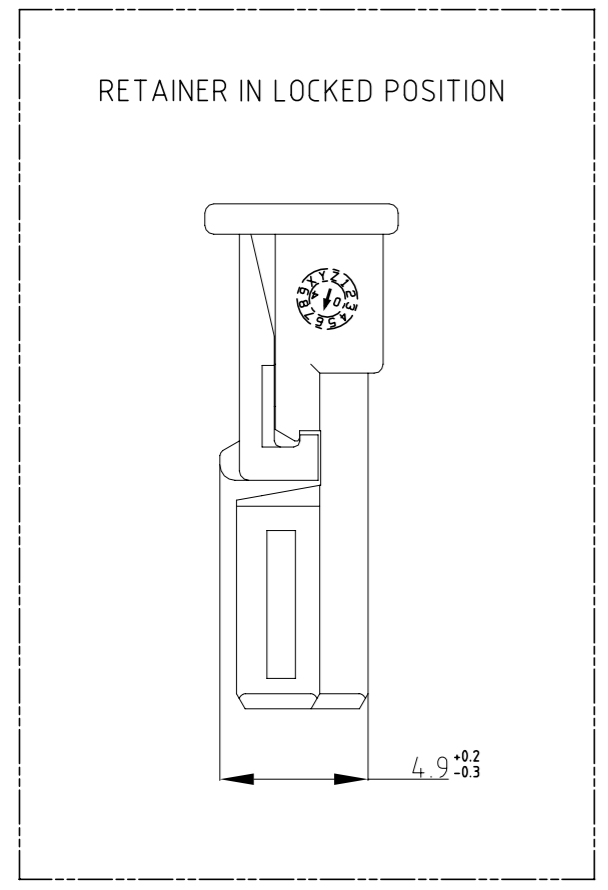

SECTION A-A  
SCALE 8:1

- NOTES
- GENERAL TOLERANCE : DIMENSION  $\pm 0.3$  ANGLE  $\pm 3^\circ$
  - SUITABLE FOR WIRE SIZE RANGE : 0.2-0.75mm<sup>2</sup>
  - CONDITION AS DELIVERY : RETAINER IN PRE-LOCKED POSITION
  - SUITABLE FOR PIN HEADER ASS'Y HSG : P/N X-1743156-X
  - APPLICABLE RECEPTACLE CONTACT P/N ;

WIRE SIZE (mm <sup>2</sup> )	0.2 - 0.5	0.75
(B2) PART NO.	5-928999-X	5-963715-X

(B1)	0-1743164-7	MQS PLUG HOUSING, 3POS	PBT-GF10	GREEN
	0-1743164-2	MQS PLUG HOUSING, 3POS	PBT-GF10	BLACK
(A)	0-1743164-1	MQS PLUG HOUSING, 3POS	PBT-GF10	NATURAL
PART NO.	DESCRIPTION	MATERIAL	COLOR	

THIS DRAWING IS A CONTROLLED DOCUMENT.		DWN S.J. CHOI	TE Connectivity		
DIMENSIONS: mm		CHK J.W. JUNG			
TOLERANCES UNLESS OTHERWISE SPECIFIED: SEE NOTES		APVD H.G. CHO	NAME MQS LUG HOUSING, 3POS		
MATERIAL: SEE TABLE		PRODUCT SPEC -	SIZE A2	CAGE CODE 00779	DRAWING NO. C-1743164
		APPLICATION SPEC -	WEIGHT -	RESTRICTED TO -	
		FINISH -	CUSTOMER DRAWING		SCALE 2:1 SHEET 1 OF 1 REV B2