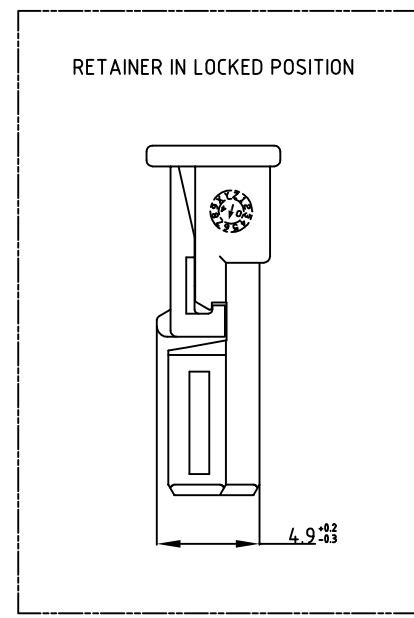

REVISIONS					
P	LTR	DESCRIPTION	DATE	DWN	APVD
A		REVISED (FC00-0030-05)	25JAN'05	YD	CS
B		REVISED (ECR-10-024376)	08DEC'10	SJ	HG
B1		REVISED (ECR-17-016653)	13NOV'17	HH	YJ

SECTION A-A  
SCALE 8:1

- NOTES
- GENERAL TOLERANCE : DIMENSION ±0.3 ANGLE ±3°
  - SUITABLE FOR WIRE SIZE RANGE : 0.2-0.75mm<sup>2</sup>
  - CONDITION AS DELIVERY : RETAINER IN PRE-LOCKED POSITION
  - SUITABLE FOR PIN HEADER ASS'Y HSG : P/N X-1743156-X
  - APPLICABLE RECEPTACLE CONTACT P/N ;

WIRE SIZE (mm <sup>2</sup> )	0.2 - 0.5	0.75
PART NO.	0-928999-1	0-963715-1

PART NO.	DESCRIPTION	MATERIAL	COLOR
0-1743164-7	MQS PLUG HOUSING, 3POS	PBT-GF10	GREEN
0-1743164-2	MQS PLUG HOUSING, 3POS	PBT-GF10	BLACK
0-1743164-1	MQS PLUG HOUSING, 3POS	PBT-GF10	NATURAL

THIS DRAWING IS A CONTROLLED DOCUMENT.

DIMENSIONS: M/M	TOLERANCES UNLESS OTHERWISE SPECIFIED: SEE NOTES	DWN: S.J. CHOI	
MATERIAL: SEE TABLE	FINISH: -	CHK: J.W. JUNG	
		APVD: H.G. CHO	
		PRODUCT SPEC: -	NAME: MQS LUG HOUSING, 3POS
		APPLICATION SPEC: -	SIZE: A2
		WEIGHT: -	CAGE CODE: 00779
			DRAWING NO: C=1743164
			RESTRICTED TO: -
		CUSTOMER DRAWING	SCALE: 2:1
			SHEET 1 OF 1
			REV B1