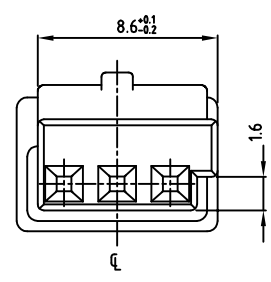

REVISIONS					
P	LTR	DESCRIPTION	DATE	DWN	APVD
A		REVISED (FC00-0030-05)	25JAN'05	YD	CS
B		REVISED (ECR-10-024376)	08DEC'10	SJ	HG
B1		REVISED (ECR-17-016653)	13NOV'17	HH	YJ

SECTION A-A  
SCALE 8:1

- NOTES
- GENERAL TOLERANCE : DIMENSION ±0.3 ANGLE ±3°
  - SUITABLE FOR WIRE SIZE RANGE : 0.2-0.75mm<sup>2</sup>
  - CONDITION AS DELIVERY : RETAINER IN PRE-LOCKED POSITION
  - SUITABLE FOR PIN HEADER ASS'Y HSG : P/N X-1743156-X
  - APPLICABLE RECEPTACLE CONTACT P/N ;

WIRE SIZE (mm <sup>2</sup> )	0.2 - 0.5	0.75
PART NO.	0-928999-1	0-963715-1

PART NO.	DESCRIPTION	MATERIAL	COLOR
0-1743164-7	MQS PLUG HOUSING, 3POS	PBT-GF10	GREEN
0-1743164-2	MQS PLUG HOUSING, 3POS	PBT-GF10	BLACK
0-1743164-1	MQS PLUG HOUSING, 3POS	PBT-GF10	NATURAL

THIS DRAWING IS A CONTROLLED DOCUMENT.

DIMENSIONS: M/M	TOLERANCES UNLESS OTHERWISE SPECIFIED: SEE NOTES	DWN: S.J. CHOI	
MATERIAL: SEE TABLE	FINISH: -	CHK: J.W. JUNG	
		APVD: H.G. CHO	
		PRODUCT SPEC: -	NAME: MQS LUG HOUSING, 3POS
		APPLICATION SPEC: -	SIZE: A2
		WEIGHT: -	CAGE CODE: 00779
			DRAWING NO: C=1743164
			RESTRICTED TO: -
		CUSTOMER DRAWING	SCALE: 2:1
			SHEET 1 OF 1
			REV B1