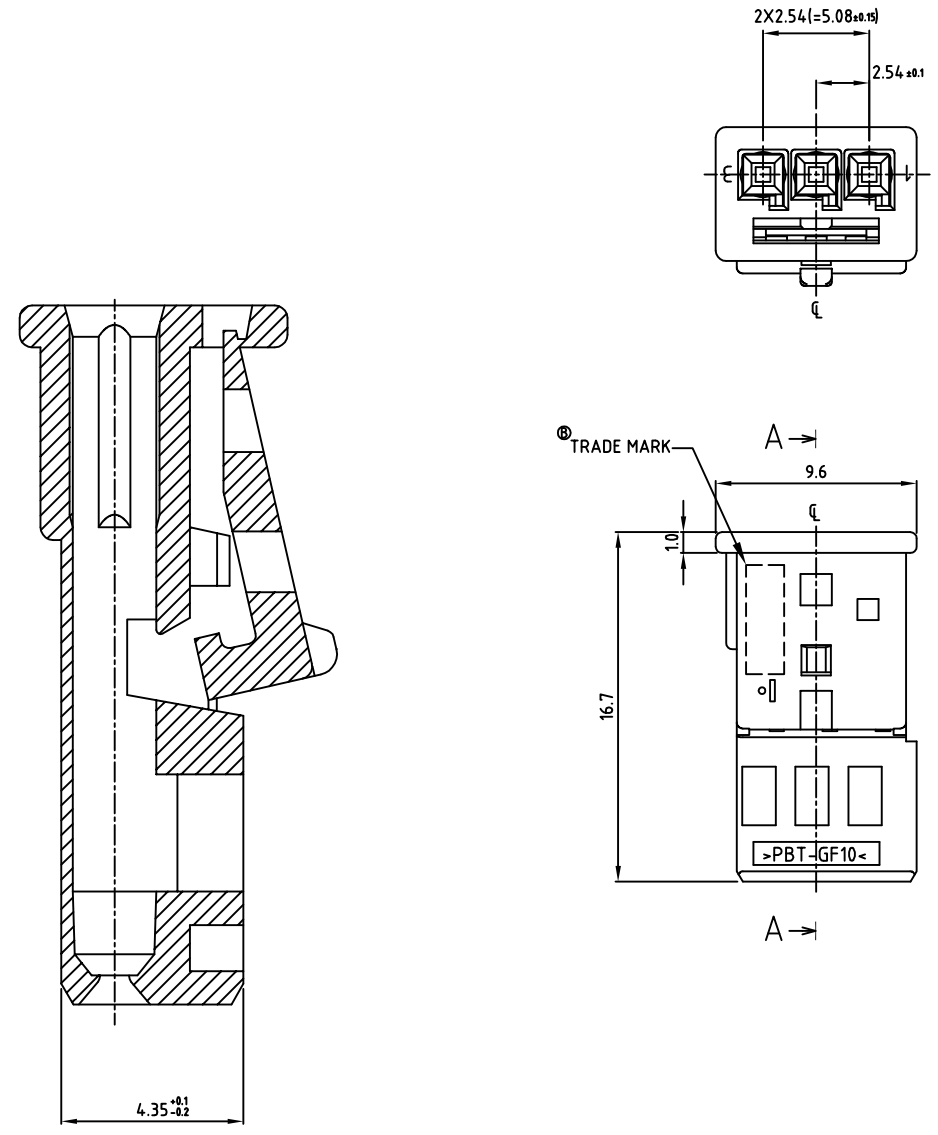

REVISIONS					
P	LTR	DESCRIPTION	DATE	DWN	APVD
A		REVISED (FC00-0030-05)	25JAN'05	YD	CS
B		REVISED (ECR-10-024376)	08DEC'10	SJ	HG
B1		REVISED (ECR-17-016653)	13NOV'17	HH	YJ

SECTION A-A  
SCALE 8:1

- NOTES
- GENERAL TOLERANCE : DIMENSION ±0.3 ANGLE ±3°
  - SUITABLE FOR WIRE SIZE RANGE : 0.2-0.75mm<sup>2</sup>
  - CONDITION AS DELIVERY : RETAINER IN PRE-LOCKED POSITION
  - SUITABLE FOR PIN HEADER ASS'Y HSG : P/N X-1743156-X
  - APPLICABLE RECEPTACLE CONTACT P/N ;

WIRE SIZE (mm <sup>2</sup> )	0.2 - 0.5	0.75
PART NO.	0-928999-1	0-963715-1

PART NO.	DESCRIPTION	MATERIAL	COLOR
0-1743164-7	MQS PLUG HOUSING, 3POS	PBT-GF10	GREEN
0-1743164-2	MQS PLUG HOUSING, 3POS	PBT-GF10	BLACK
0-1743164-1	MQS PLUG HOUSING, 3POS	PBT-GF10	NATURAL

THIS DRAWING IS A CONTROLLED DOCUMENT.

DIMENSIONS: M/M	TOLERANCES UNLESS OTHERWISE SPECIFIED: SEE NOTES	DWN: S.J. CHOI	
MATERIAL: SEE TABLE	FINISH: -	CHK: J.W. JUNG	
		APVD: H.G. CHO	
		PRODUCT SPEC: -	NAME: MQS LUG HOUSING, 3POS
		APPLICATION SPEC: -	SIZE: A2
		WEIGHT: -	CAGE CODE: 00779
			DRAWING NO: C=1743164
			RESTRICTED TO: -
		CUSTOMER DRAWING	SCALE: 2:1
			SHEET 1 OF 1
			REV B1