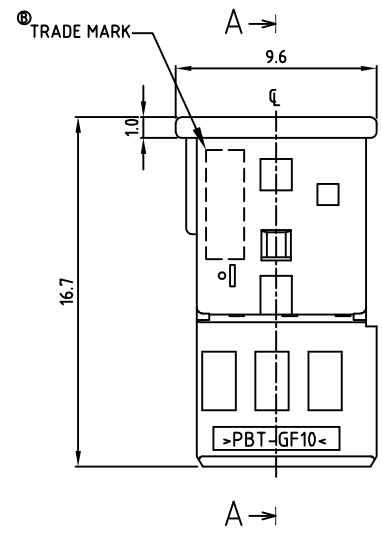

REVISIONS					
P	LTR	DESCRIPTION	DATE	DWN	APVD
A		REVISED (FC00-0030-05)	25JAN'05	YD	CS
B		REVISED (ECR-10-024376)	08DEC'10	SJ	HG
B1		REVISED (ECR-17-016653)	13NOV'17	HH	YJ

SECTION A-A  
SCALE 8:1

- NOTES
- GENERAL TOLERANCE : DIMENSION ±0.3 ANGLE ±3°
  - SUITABLE FOR WIRE SIZE RANGE : 0.2-0.75mm<sup>2</sup>
  - CONDITION AS DELIVERY : RETAINER IN PRE-LOCKED POSITION
  - SUITABLE FOR PIN HEADER ASS'Y HSG : P/N X-1743156-X
  - APPLICABLE RECEPTACLE CONTACT P/N ;

WIRE SIZE (mm <sup>2</sup> )	0.2 - 0.5	0.75
PART NO.	0-928999-1	0-963715-1

PART NO.	DESCRIPTION	MATERIAL	COLOR
0-1743164-7	MQS PLUG HOUSING, 3POS	PBT-GF10	GREEN
0-1743164-2	MQS PLUG HOUSING, 3POS	PBT-GF10	BLACK
0-1743164-1	MQS PLUG HOUSING, 3POS	PBT-GF10	NATURAL

THIS DRAWING IS A CONTROLLED DOCUMENT.

DIMENSIONS: M/M	TOLERANCES UNLESS OTHERWISE SPECIFIED: SEE NOTES	DWN: S.J. CHOI	
MATERIAL: SEE TABLE	FINISH: -	CHK: J.W. JUNG	
		APVD: H.G. CHO	
		PRODUCT SPEC: -	NAME: MQS LUG HOUSING, 3POS
		APPLICATION SPEC: -	SIZE: A2
		WEIGHT: -	CAGE CODE: 00779
			DRAWING NO: C=1743164
			RESTRICTED TO: -
		CUSTOMER DRAWING	SCALE: 2:1
			SHEET 1 OF 1
			REV B1