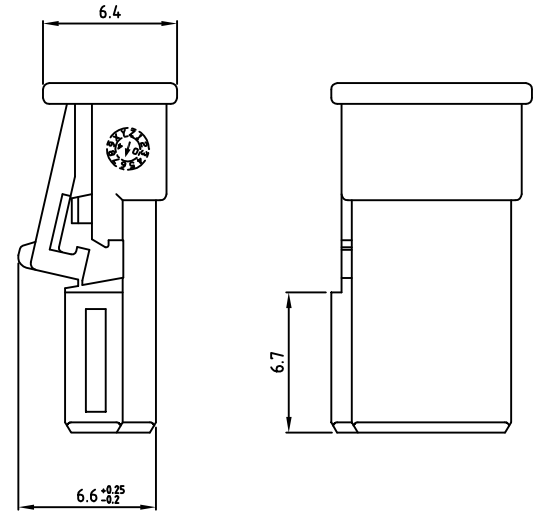

REVISIONS					
P	LTR	DESCRIPTION	DATE	DWN	APVD
A		REVISED (FC00-0030-05)	25JAN'05	YD	CS
B		REVISED (ECR-10-024376)	08DEC'10	SJ	HG
B1		REVISED (ECR-17-016653)	13NOV'17	HH	YJ

SECTION A-A  
SCALE 8:1

- NOTES
- GENERAL TOLERANCE : DIMENSION ±0.3 ANGLE ±3°
  - SUITABLE FOR WIRE SIZE RANGE : 0.2-0.75mm<sup>2</sup>
  - CONDITION AS DELIVERY : RETAINER IN PRE-LOCKED POSITION
  - SUITABLE FOR PIN HEADER ASS'Y HSG : P/N X-1743156-X
  - APPLICABLE RECEPTACLE CONTACT P/N ;

WIRE SIZE (mm <sup>2</sup> )	0.2 - 0.5	0.75
PART NO.	0-928999-1	0-963715-1

PART NO.	DESCRIPTION	MATERIAL	COLOR
0-1743164-7	MQS PLUG HOUSING, 3POS	PBT-GF10	GREEN
0-1743164-2	MQS PLUG HOUSING, 3POS	PBT-GF10	BLACK
0-1743164-1	MQS PLUG HOUSING, 3POS	PBT-GF10	NATURAL

THIS DRAWING IS A CONTROLLED DOCUMENT.

DIMENSIONS: M/M	TOLERANCES UNLESS OTHERWISE SPECIFIED: SEE NOTES	DWN: S.J. CHOI	
MATERIAL: SEE TABLE	FINISH: -	CHK: J.W. JUNG	
		APVD: H.G. CHO	
		PRODUCT SPEC: -	NAME: MQS LUG HOUSING, 3POS
		APPLICATION SPEC: -	SIZE: A2
		WEIGHT: -	CAGE CODE: 00779
			DRAWING NO: C=1743164
			RESTRICTED TO: -
		CUSTOMER DRAWING	SCALE: 2:1
			SHEET 1 OF 1
			REV B1