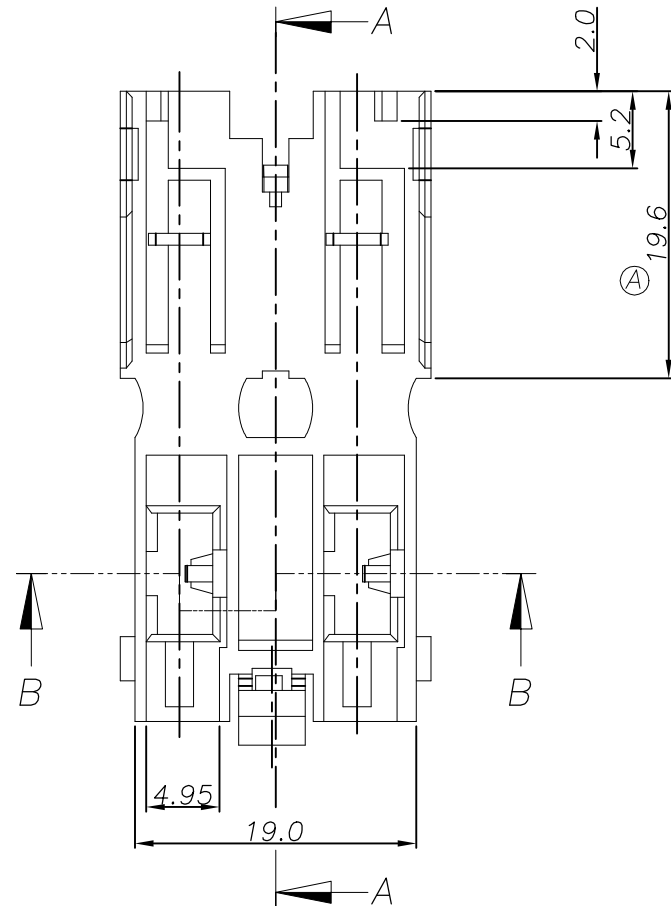

NOTES
1. GENERAL TOLERANCES : ±0.25, ±1
2. APPLICABLE CONTACT P/N : 936603-1, 936604-1, 936605-1.
3. MATERIAL : PA66, UL 94V-0, GWT 775°C, GWT 750°C

	1-1743206-2	Ⓜ	BLACK
	1-1743206-1	Ⓜ	NATURAL
Ⓜ	1743206-2	PA66, UL 94V-0	BLACK
Ⓜ	1743206-1	PA66, UL 94V-0	NATURAL
	P/N	MATERIAL	COLOR

DIMENSIONS: MM	TOLERANCES UNLESS OTHERWISE SPECIFIED:
	0 PLC ±
	1 PLC ±
	2 PLC ±
	3 PLC ±
	4 PLC ±
	ANGLES ±
MATERIAL	FINISH
-	-
-	-

DWN BH CHO	TE Connectivity NAME 250 FLAG POSITIVE LOCK 2P HSG(Pitch=12mm)				
CHK BW KANG					
APVD JK SONG					
PRODUCT SPEC 108-61105					
APPLICATION SPEC 114-61019	SIZE	CAGE CODE	DRAWING NO	RESTRICTED TO	
WEIGHT -	A3	00779	1743206	-	
CUSTOMER DRAWING		SCALE	SHEET	OF	REV
		2/1	1	1	A2