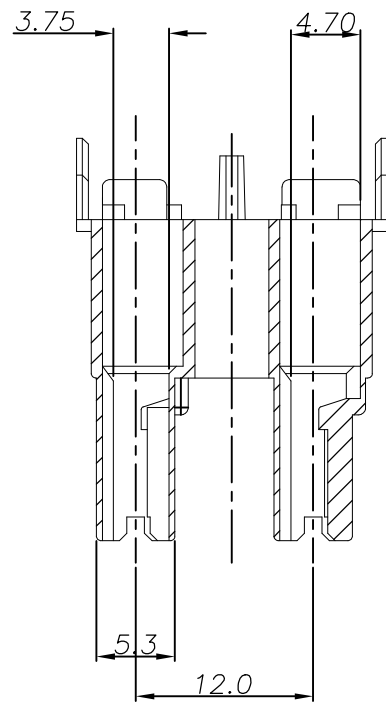

4

3

2

1

THIS DRAWING IS UNPUBLISHED.

RELEASED FOR PUBLICATION

© COPYRIGHT

BY TYCO ELECTRONICS CORPORATION. ALL RIGHTS RESERVED.

LOC	DIST	REVISIONS					
		P	LTR	DESCRIPTION	DATE	DWN	APVD
DS	-		A1	REVISED (ECR-18-017108)	22OCT.'18	BH	E.W
			A2	REVISED (ECR-19-006537)	24APR.'19	BH	E.W

SECTION B-B