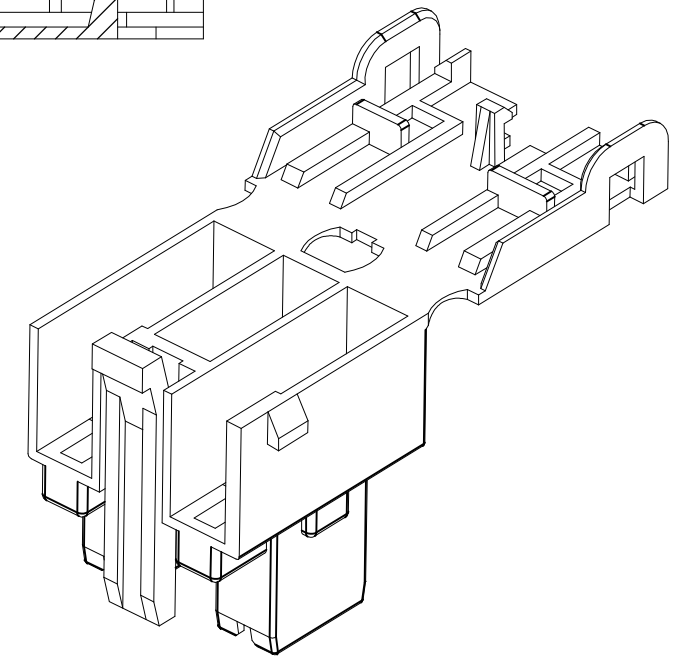

4

3

2

1

THIS DRAWING IS UNPUBLISHED.

RELEASED FOR PUBLICATION

© COPYRIGHT

BY TYCO ELECTRONICS CORPORATION. ALL RIGHTS RESERVED.

LOC	DIST	REVISIONS					
		P	LTR	DESCRIPTION	DATE	DWN	APVD
DS	-		A1	REVISED (ECR-18-017108)	22OCT.'18	BH	E.W
			A2	REVISED (ECR-19-006537)	24APR.'19	BH	E.W

SECTION B-B