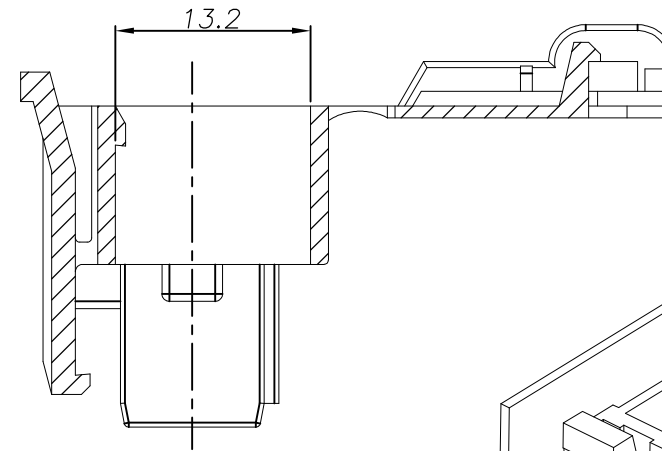

SECTION A-A

4

3

2

1

THIS DRAWING IS UNPUBLISHED.

RELEASED FOR PUBLICATION

© COPYRIGHT

BY TYCO ELECTRONICS CORPORATION. ALL RIGHTS RESERVED.

LOC	DIST	REVISIONS					
		P	LTR	DESCRIPTION	DATE	DWN	APVD
DS	-		A1	REVISED (ECR-18-017108)	22OCT.'18	BH	E.W
			A2	REVISED (ECR-19-006537)	24APR.'19	BH	E.W