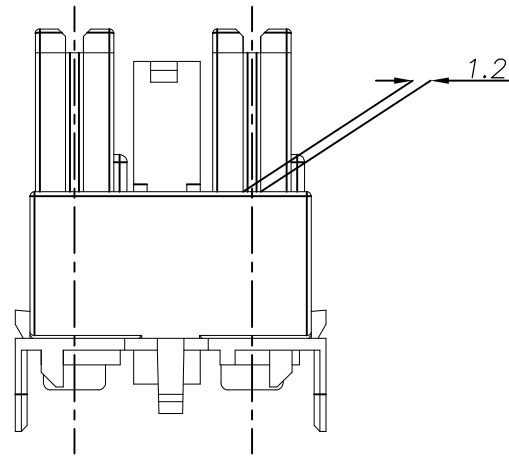

4

3

2

1

THIS DRAWING IS UNPUBLISHED.

RELEASED FOR PUBLICATION

© COPYRIGHT

BY TYCO ELECTRONICS CORPORATION. ALL RIGHTS RESERVED.

LOC	DIST	REVISIONS					
		P	LTR	DESCRIPTION	DATE	DWN	APVD
DS	-		A1	REVISED (ECR-18-017108)	22OCT.'18	BH	E.W
			A2	REVISED (ECR-19-006537)	24APR.'19	BH	E.W

SECTION B-B