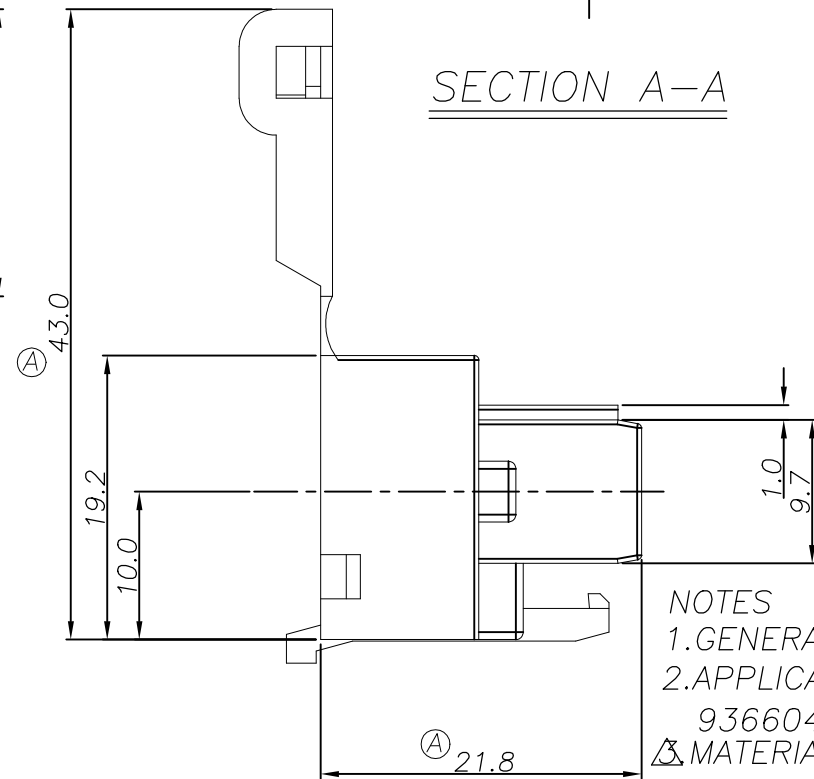

NOTES
1. GENERAL TOLERANCES : ±0.25, ±1
2. APPLICABLE CONTACT P/N : 936603-1, 936604-1, 936605-1.
3. MATERIAL : PA66, UL 94V-0, GWT 775°C, GWT 750°C

	1-1743206-2	Ⓜ	BLACK
	1-1743206-1	Ⓜ	NATURAL
Ⓜ	1743206-2	PA66, UL 94V-0	BLACK
Ⓜ	1743206-1	PA66, UL 94V-0	NATURAL
	P/N	MATERIAL	COLOR

DIMENSIONS: MM	TOLERANCES UNLESS OTHERWISE SPECIFIED:
	0 PLC ±
	1 PLC ±
	2 PLC ±
	3 PLC ±
	4 PLC ±
	ANGLES ±
MATERIAL	FINISH
-	-
-	-

DWN BH CHO	TE Connectivity NAME 250 FLAG POSITIVE LOCK 2P HSG(Pitch=12mm)				
CHK BW KANG					
APVD JK SONG					
PRODUCT SPEC 108-61105					
APPLICATION SPEC 114-61019	SIZE	CAGE CODE	DRAWING NO	RESTRICTED TO	
WEIGHT -	A3	00779	1743206	-	
CUSTOMER DRAWING		SCALE	SHEET	OF	REV
		2/1	1	1	A2