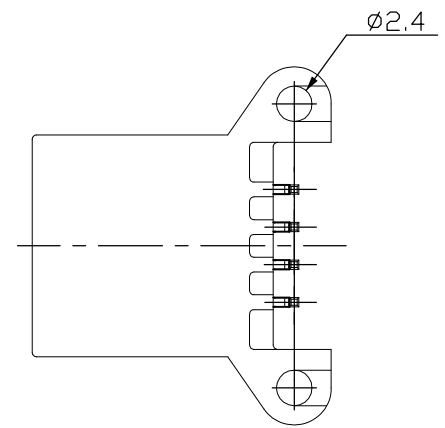

NOTE
 1. BE MATED WITH PLUG HSG(P/N : 936119) SMOOTHLY
 2. GENERAL TOLERANCE : ±0.3, ±3°
 3. PULL-OUT FORCE OF THE CONTACT : Min 25N WHEN V = 25mm/min
 ⓑ ⓐ CIRCUIT NUMBER

NO	COLOR/FINISH	MATERIAL	DESCRIPTION	Q'TY
②	POST TIN	PHOSPHOR BRONZE	063 SQUARE CONTACT PIN	3
①	DARK GRAY	PBT-GF15	MQS 4P CAP HOUSING(HORIZONTAL TYPE)	1
	YELLOW	PBT-GF15	MQS 4P CAP HOUSING(HORIZONTAL TYPE)	1

ASSY P/N	ASSY DESCRIPTION	CIRCUIT LAYOUT
1-1743218-3	MQS 3P CAP ASSY (HORIZONTAL TYPE)	4, 3, 1
1743218-5	MQS 4P CAP ASSY (HORIZONTAL TYPE)	4, 3, 2, 1

THIS DRAWING IS A CONTROLLED DOCUMENT.

DIMENSIONS: MM	TOLERANCES UNLESS OTHERWISE SPECIFIED:
	0 PLC ±
	1 PLC ±
	2 PLC ±
	3 PLC ±
	4 PLC ±
	ANGLES ±
MATERIAL	FINISH
SEE TABLE	

D/WN DR GOD
 CHK YM CHOI
 APVD JK SONG
 PRODUCT SPEC
 APPLICATION SPEC
 WEIGHT
 CUSTOMER DRAWING

STE TE Connectivity

NAME
 MQS 4P CAP ASSEMBLY(HORIZONTAL TYPE)

SIZE CAGE CODE DRAWING NO RESTRICTED TO
 A3 00779 C-1743218