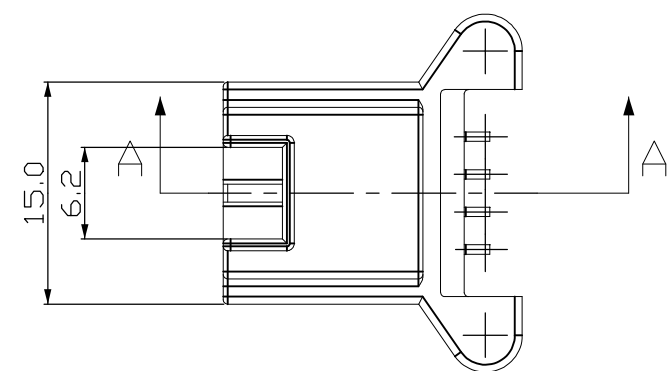

NOTE
 1. BE MATED WITH PLUG HSG(P/N : 936119) SMOOTHLY
 2. GENERAL TOLERANCE : ±0.3, ±3°
 3. PULL-OUT FORCE OF THE CONTACT : Min 25N WHEN V = 25mm/min
 ⓑ ⓐ CIRCUIT NUMBER

NO	COLOR/FINISH	MATERIAL	DESCRIPTION	Q'TY
②	POST TIN	PHOSPHOR BRONZE	063 SQUARE CONTACT PIN	3
①	DARK GRAY	PBT-GF15	MQS 4P CAP HOUSING(HORIZONTAL TYPE)	1
	YELLOW	PBT-GF15	MQS 4P CAP HOUSING(HORIZONTAL TYPE)	1

ASSY P/N	ASSY DESCRIPTION	CIRCUIT LAYOUT
1-1743218-3	MQS 3P CAP ASSY (HORIZONTAL TYPE)	4, 3, 1
1743218-5	MQS 4P CAP ASSY (HORIZONTAL TYPE)	4, 3, 2, 1

THIS DRAWING IS A CONTROLLED DOCUMENT.

DIMENSIONS: MM	TOLERANCES UNLESS OTHERWISE SPECIFIED:
	0 PLC ±
	1 PLC ±
	2 PLC ±
	3 PLC ±
	4 PLC ±
	ANGLES ±
MATERIAL	FINISH
SEE TABLE	

D/WN DR GOD
 CHK YM CHOI
 APVD JK SONG
 PRODUCT SPEC
 APPLICATION SPEC
 WEIGHT
 CUSTOMER DRAWING

STE TE Connectivity

NAME
 MQS 4P CAP ASSEMBLY(HORIZONTAL TYPE)

SIZE CAGE CODE DRAWING NO RESTRICTED TO
 A3 00779 C-1743218