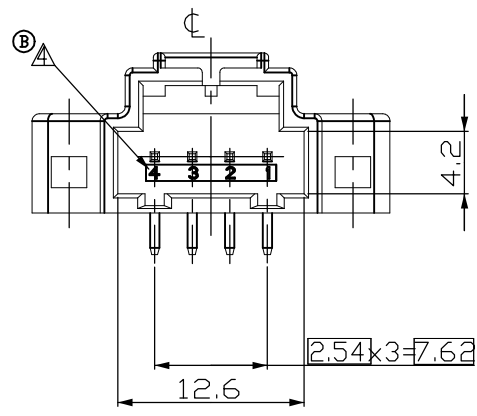

NOTE
 1. BE MATED WITH PLUG HSG(P/N : 936119) SMOOTHLY
 2. GENERAL TOLERANCE : ±0.3, ±3°
 3. PULL-OUT FORCE OF THE CONTACT : Min 25N WHEN V = 25mm/min
 ⓑ ⓐ CIRCUIT NUMBER

NO	COLOR/FINISH	MATERIAL	DESCRIPTION	Q'TY
②	POST TIN	PHOSPHOR BRONZE	063 SQUARE CONTACT PIN	3
①	DARK GRAY	PBT-GF15	MQS 4P CAP HOUSING(HORIZONTAL TYPE)	1
	YELLOW	PBT-GF15	MQS 4P CAP HOUSING(HORIZONTAL TYPE)	1

ASSY P/N	ASSY DESCRIPTION	CIRCUIT LAYOUT
1-1743218-3	MQS 3P CAP ASSY (HORIZONTAL TYPE)	4, 3, 1
1743218-5	MQS 4P CAP ASSY (HORIZONTAL TYPE)	4, 3, 2, 1

THIS DRAWING IS A CONTROLLED DOCUMENT.

DIMENSIONS: MM	TOLERANCES UNLESS OTHERWISE SPECIFIED:
	0 PLC ±
	1 PLC ±
	2 PLC ±
	3 PLC ±
	4 PLC ±
	ANGLES ±
MATERIAL	FINISH
SEE TABLE	

D/WN DR GOD
 CHK YM CHOI
 APVD JK SONG
 PRODUCT SPEC
 APPLICATION SPEC
 WEIGHT
 CUSTOMER DRAWING

STE TE Connectivity

NAME
 MQS 4P CAP ASSEMBLY(HORIZONTAL TYPE)

SIZE CAGE CODE DRAWING NO RESTRICTED TO
 A3 00779 C-1743218