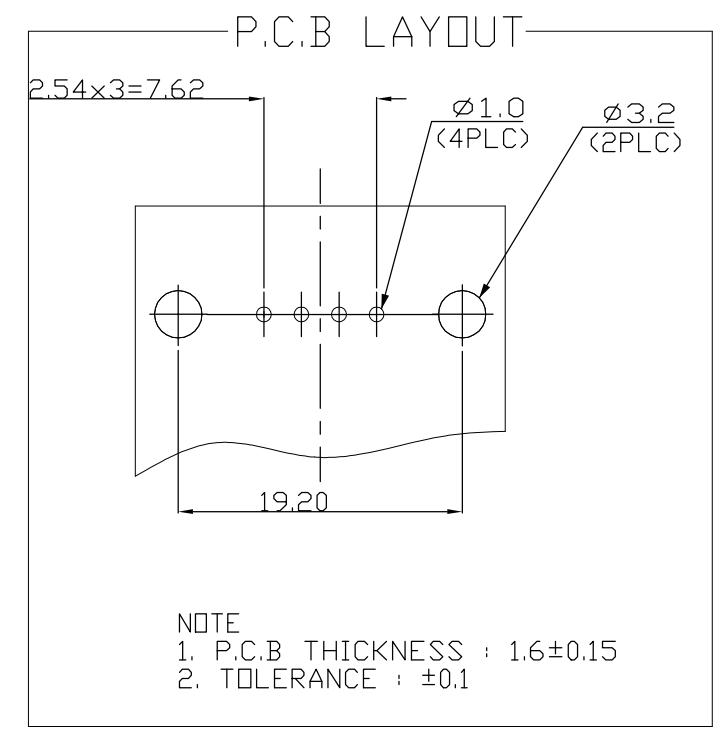

NOTE
 1. BE MATED WITH PLUG HSG(P/N : 936119) SMOOTHLY
 2. GENERAL TOLERANCE : ±0.3, ±3°
 3. PULL-OUT FORCE OF THE CONTACT : Min 25N WHEN V = 25mm/min
 ⓑ ⓐ CIRCUIT NUMBER

NO	COLOR/FINISH	MATERIAL	DESCRIPTION	Q'TY
②	POST TIN	PHOSPHOR BRONZE	063 SQUARE CONTACT PIN	3
①	DARK GRAY	PBT-GF15	MQS 4P CAP HOUSING(HORIZONTAL TYPE)	1
	YELLOW	PBT-GF15	MQS 4P CAP HOUSING(HORIZONTAL TYPE)	1

ASSY P/N	ASSY DESCRIPTION	CIRCUIT LAYOUT
1-1743218-3	MQS 3P CAP ASSY (HORIZONTAL TYPE)	4, 3, 1
1743218-5	MQS 4P CAP ASSY (HORIZONTAL TYPE)	4, 3, 2, 1

THIS DRAWING IS A CONTROLLED DOCUMENT.

DIMENSIONS: MM	TOLERANCES UNLESS OTHERWISE SPECIFIED:
	0 PLC ±
	1 PLC ±
	2 PLC ±
	3 PLC ±
	4 PLC ±
	ANGLES ±
MATERIAL	FINISH
SEE TABLE	

D/WN DR GOD
 CHK YM CHOI
 APVD JK SONG
 PRODUCT SPEC
 APPLICATION SPEC
 WEIGHT
 CUSTOMER DRAWING

STE TE Connectivity

NAME
 MQS 4P CAP ASSEMBLY(HORIZONTAL TYPE)

SIZE CAGE CODE DRAWING NO RESTRICTED TO
 A3 00779 C-1743218