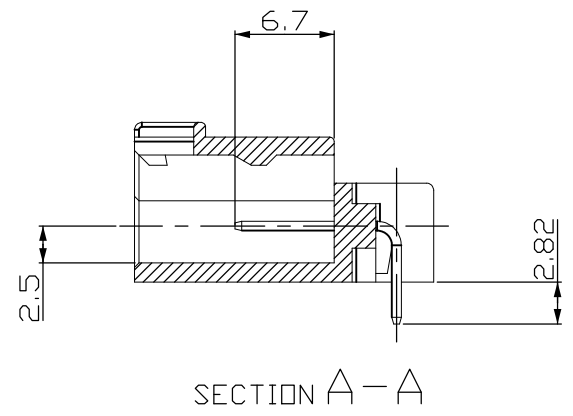

NOTE
 1. BE MATED WITH PLUG HSG(P/N : 936119) SMOOTHLY
 2. GENERAL TOLERANCE : ±0.3, ±3°
 3. PULL-OUT FORCE OF THE CONTACT : Min 25N WHEN V = 25mm/min
 ⓑ ⓐ CIRCUIT NUMBER

NO	COLOR/FINISH	MATERIAL	DESCRIPTION	Q'TY
②	POST TIN	PHOSPHOR BRONZE	063 SQUARE CONTACT PIN	3
①	DARK GRAY	PBT-GF15	MQS 4P CAP HOUSING(HORIZONTAL TYPE)	1
	YELLOW	PBT-GF15	MQS 4P CAP HOUSING(HORIZONTAL TYPE)	1

ASSY P/N	ASSY DESCRIPTION	CIRCUIT LAYOUT
1-1743218-3	MQS 3P CAP ASSY (HORIZONTAL TYPE)	4, 3, 1
1743218-5	MQS 4P CAP ASSY (HORIZONTAL TYPE)	4, 3, 2, 1

THIS DRAWING IS A CONTROLLED DOCUMENT.

DIMENSIONS: MM	TOLERANCES UNLESS OTHERWISE SPECIFIED:
	0 PLC ±
	1 PLC ±
	2 PLC ±
	3 PLC ±
	4 PLC ±
	ANGLES ±
MATERIAL	FINISH
SEE TABLE	

D/WN DR GOD
 CHK YM CHOI
 APVD JK SONG
 PRODUCT SPEC
 APPLICATION SPEC
 WEIGHT
 CUSTOMER DRAWING

STE TE Connectivity

NAME
 MQS 4P CAP ASSEMBLY(HORIZONTAL TYPE)

SIZE CAGE CODE DRAWING NO RESTRICTED TO
 A3 00779 C-1743218