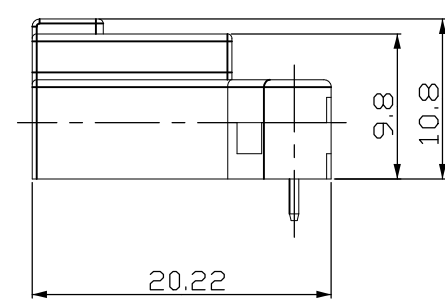

NOTE
 1. BE MATED WITH PLUG HSG(P/N : 936119) SMOOTHLY
 2. GENERAL TOLERANCE : ±0.3, ±3°
 3. PULL-OUT FORCE OF THE CONTACT : Min 25N WHEN V = 25mm/min
 ⓑ ⓐ CIRCUIT NUMBER

NO	COLOR/FINISH	MATERIAL	DESCRIPTION	Q'TY
②	POST TIN	PHOSPHOR BRONZE	063 SQUARE CONTACT PIN	3
①	DARK GRAY	PBT-GF15	MQS 4P CAP HOUSING(HORIZONTAL TYPE)	1
	YELLOW	PBT-GF15	MQS 4P CAP HOUSING(HORIZONTAL TYPE)	1

ASSY P/N	ASSY DESCRIPTION	CIRCUIT LAYOUT
1-1743218-3	MQS 3P CAP ASSY (HORIZONTAL TYPE)	4, 3, 1
1743218-5	MQS 4P CAP ASSY (HORIZONTAL TYPE)	4, 3, 2, 1

THIS DRAWING IS A CONTROLLED DOCUMENT.

DIMENSIONS: MM	TOLERANCES UNLESS OTHERWISE SPECIFIED:
	0 PLC ±
	1 PLC ±
	2 PLC ±
	3 PLC ±
	4 PLC ±
	ANGLES ±
MATERIAL	FINISH
SEE TABLE	

D/WN DR GOD
 CHK YM CHOI
 APVD JK SONG
 PRODUCT SPEC
 APPLICATION SPEC
 WEIGHT
 CUSTOMER DRAWING

STE TE Connectivity

NAME
 MQS 4P CAP ASSEMBLY(HORIZONTAL TYPE)

SIZE CAGE CODE DRAWING NO RESTRICTED TO
 A3 00779 C-1743218