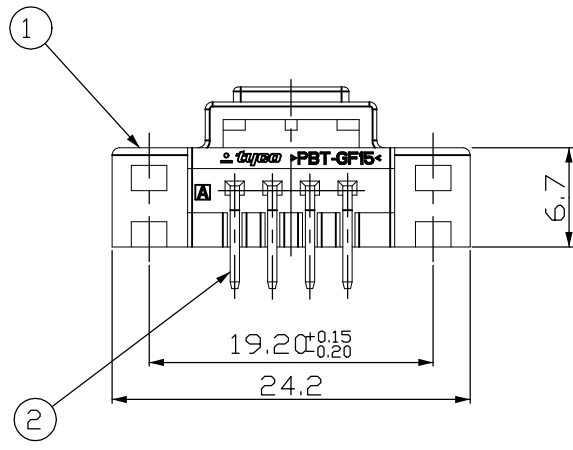

NOTE
 1. BE MATED WITH PLUG HSG(P/N : 936119) SMOOTHLY
 2. GENERAL TOLERANCE : ±0.3, ±3°
 3. PULL-OUT FORCE OF THE CONTACT : Min 25N WHEN V = 25mm/min
 ⓑ ⓐ CIRCUIT NUMBER

NO	COLOR/FINISH	MATERIAL	DESCRIPTION	Q'TY
②	POST TIN	PHOSPHOR BRONZE	063 SQUARE CONTACT PIN	3
①	DARK GRAY	PBT-GF15	MQS 4P CAP HOUSING(HORIZONTAL TYPE)	1
	YELLOW	PBT-GF15	MQS 4P CAP HOUSING(HORIZONTAL TYPE)	1

ASSY P/N	ASSY DESCRIPTION	CIRCUIT LAYOUT
1-1743218-3	MQS 3P CAP ASSY (HORIZONTAL TYPE)	4, 3, 1
1743218-5	MQS 4P CAP ASSY (HORIZONTAL TYPE)	4, 3, 2, 1

THIS DRAWING IS A CONTROLLED DOCUMENT.

DIMENSIONS: MM	TOLERANCES UNLESS OTHERWISE SPECIFIED:
	0 PLC ±
	1 PLC ±
	2 PLC ±
	3 PLC ±
	4 PLC ±
	ANGLES ±
MATERIAL	FINISH
SEE TABLE	

D/WN DR GOD
 CHK YM CHOI
 APVD JK SONG
 PRODUCT SPEC
 APPLICATION SPEC
 WEIGHT
 CUSTOMER DRAWING

STE TE Connectivity

NAME
 MQS 4P CAP ASSEMBLY(HORIZONTAL TYPE)

SIZE CAGE CODE DRAWING NO RESTRICTED TO
 A3 00779 C-1743218