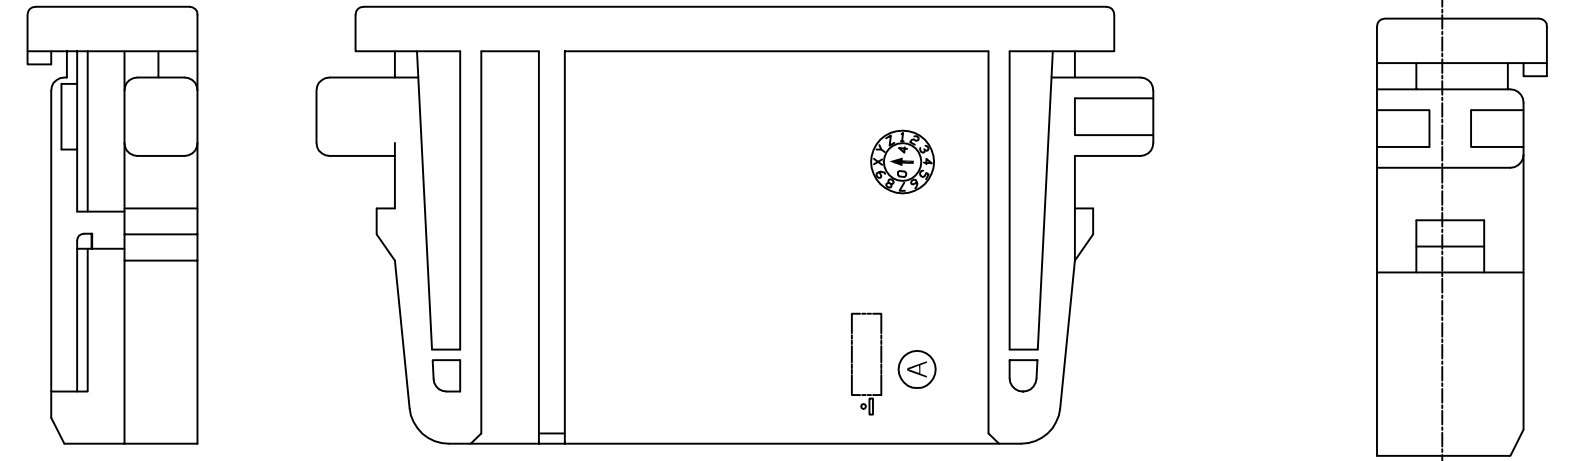

CODING (SCALE 2/1)

3D VIEW (SCALE 2:1)

SECTION B-B

- NOTE
- APPLIED CAP CONNECTOR P/N : X-1743284-X
 - APPLIED DBL HOUSING P/N : 0-1743283-1

NO.	DESCRIPTION	CODE	P/N	MATERIAL	COLOR/FINISH
4	SOCKET HSG	B	1-1743282-6	PBT-GF10	RED
3	SOCKET HSG	B	1-1743282-3	PBT-GF10	LIGHT GRAY
2	SOCKET HSG	B	1-1743282-2	PBT-GF10	BLACK
1	SOCKET HSG	A	0-1743282-1	PBT-GF10	NATURAL

control priority dimension;
 ■ CRITICAL, ☒ MAJOR, □ MINOR
 THIS DRAWING IS A CONTROLLED DOCUMENT FOR LITEC ELECTRONICS CORPORATION
 THIS DRAWING IS A CONTROLLED DOCUMENT.

DIMENSIONS: MM
 TOLERANCES UNLESS OTHERWISE SPECIFIED:
 DECIMALS ± 0.3
 ANGLES ± 3°

MATERIAL: SEE TABLE
 FINISH:

DWN: SJ CHOI
 CHK: JW JUNG
 APVD: HG CHD
 PRODUCT SPEC

TE Connectivity

NAME: MQS, SOCKET HOUSING, 8 POS

APPLICATION SPEC

WEIGHT: A200779 C=1743282

CUSTOMER DRAWING

RESTRICTED TO: -