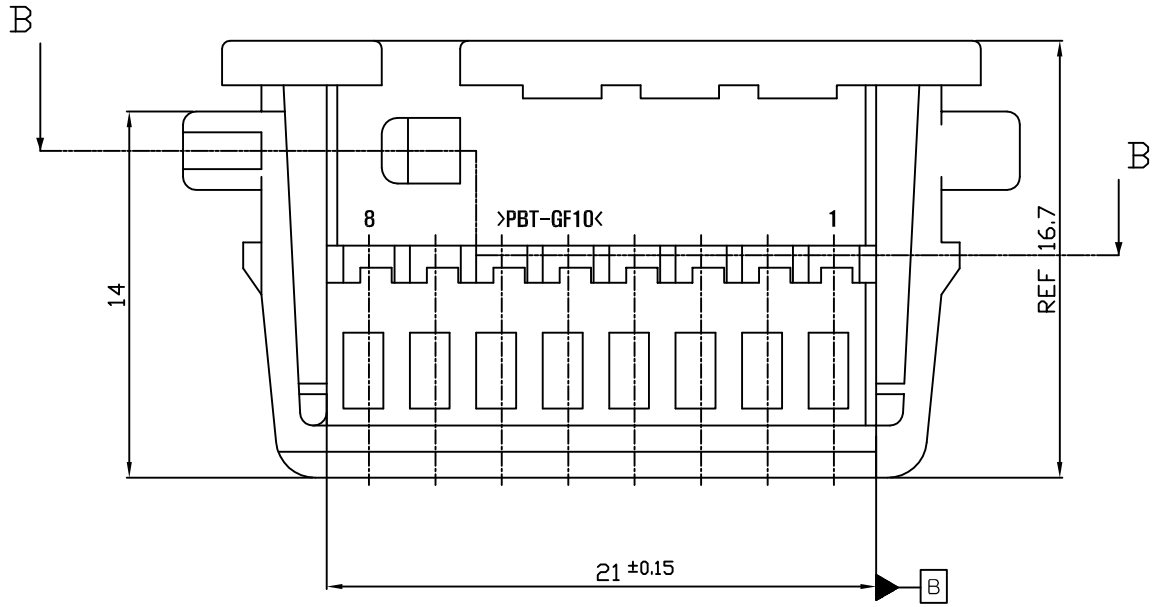

CODING (SCALE 2/1)

3D VIEW (SCALE 2:1)

SECTION B-B

- NOTE
- APPLIED CAP CONNECTOR P/N : X-1743284-X
 - APPLIED DBL HOUSING P/N : 0-1743283-1

NO.	DESCRIPTION	CODE	P/N	MATERIAL	COLOR/FINISH
4	SOCKET HSG	B	1-1743282-6	PBT-GF10	RED
3	SOCKET HSG	B	1-1743282-3	PBT-GF10	LIGHT GRAY
2	SOCKET HSG	B	1-1743282-2	PBT-GF10	BLACK
1	SOCKET HSG	A	0-1743282-1	PBT-GF10	NATURAL

control priority dimension;
 ■ CRITICAL, ☒ MAJOR, □ MINOR
 THIS DRAWING IS A CONTROLLED DOCUMENT FOR LITEC ELECTRONICS CORPORATION
 THIS DRAWING IS A CONTROLLED DOCUMENT.

DIMENSIONS: MM
 TOLERANCES UNLESS OTHERWISE SPECIFIED:
 DECIMALS ± 0.3
 ANGLES ± 3°

MATERIAL: SEE TABLE
 FINISH:

DWN: SJ CHOI
 CHK: JW JUNG
 APVD: HG CHD
 PRODUCT SPEC

TE Connectivity

NAME: MQS, SOCKET HOUSING, 8 POS

APPLICATION SPEC

WEIGHT: A200779 C=1743282

CUSTOMER DRAWING

RESTRICTED TO: -