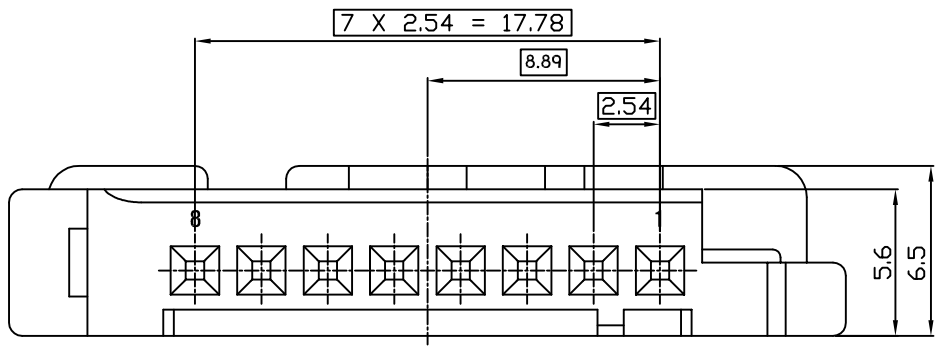

CODING (SCALE 2/1)

3D VIEW (SCALE 2:1)

SECTION B-B

- NOTE
- APPLIED CAP CONNECTOR P/N : X-1743284-X
 - APPLIED DBL HOUSING P/N : 0-1743283-1

NO.	DESCRIPTION	CODE	P/N	MATERIAL	COLOR/FINISH
4	SOCKET HSG	B	1-1743282-6	PBT-GF10	RED
3	SOCKET HSG	B	1-1743282-3	PBT-GF10	LIGHT GRAY
2	SOCKET HSG	B	1-1743282-2	PBT-GF10	BLACK
1	SOCKET HSG	A	0-1743282-1	PBT-GF10	NATURAL

control priority dimension;
 ■ CRITICAL, ☒ MAJOR, □ MINOR
 THIS DRAWING IS A CONTROLLED DOCUMENT FOR LITEC ELECTRONICS CORPORATION
 THIS DRAWING IS A CONTROLLED DOCUMENT.

DIMENSIONS: MM
 TOLERANCES UNLESS OTHERWISE SPECIFIED:
 DECIMALS ± 0.3
 ANGLES ± 3°