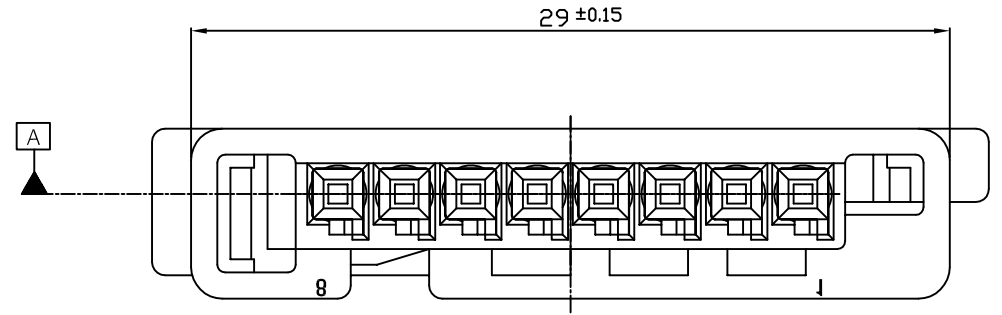

CODING (SCALE 2/1)

3D VIEW (SCALE 2:1)

SECTION B-B

- NOTE
- APPLIED CAP CONNECTOR P/N : X-1743284-X
 - APPLIED DBL HOUSING P/N : 0-1743283-1

NO.	DESCRIPTION	CODE	P/N	MATERIAL	COLOR/FINISH
4	SOCKET HSG	B	1-1743282-6	PBT-GF10	RED
3	SOCKET HSG	B	1-1743282-3	PBT-GF10	LIGHT GRAY
2	SOCKET HSG	B	1-1743282-2	PBT-GF10	BLACK
1	SOCKET HSG	A	0-1743282-1	PBT-GF10	NATURAL

control priority dimension;
 ■ CRITICAL, ☒ MAJOR, □ MINOR
 THIS DRAWING IS A CONTROLLED DOCUMENT FOR LITEC ELECTRONICS CORPORATION
 THIS DRAWING IS A CONTROLLED DOCUMENT.

DIMENSIONS: MM
 TOLERANCES UNLESS OTHERWISE SPECIFIED:
 DECIMALS ± 0.3
 ANGLES ± 3°

MATERIAL: SEE TABLE
 FINISH:

DWN: SJ CHOI
 CHK: JW JUNG
 APVD: HG CHD
 PRODUCT SPEC

TE Connectivity

NAME: MQS, SOCKET HOUSING, 8 POS

APPLICATION SPEC

WEIGHT: A200779 C=1743282

CUSTOMER DRAWING

RESTRICTED TO: -