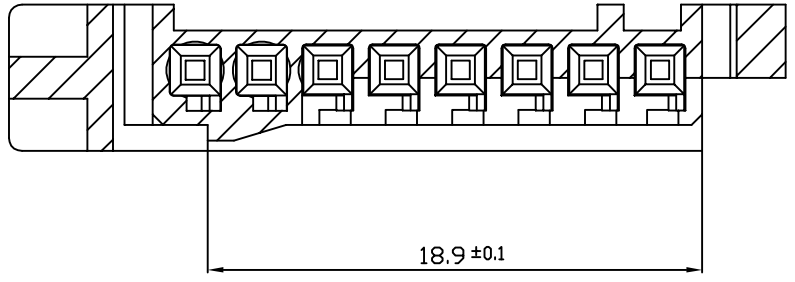

CODING (SCALE 2/1)

3D VIEW (SCALE 2:1)

SECTION B-B

- NOTE
- APPLIED CAP CONNECTOR P/N : X-1743284-X
 - APPLIED DBL HOUSING P/N : 0-1743283-1

NO.	DESCRIPTION	CODE	P/N	MATERIAL	COLOR/FINISH
4	SOCKET HSG	B	1-1743282-6	PBT-GF10	RED
3	SOCKET HSG	B	1-1743282-3	PBT-GF10	LIGHT GRAY
2	SOCKET HSG	B	1-1743282-2	PBT-GF10	BLACK
1	SOCKET HSG	A	0-1743282-1	PBT-GF10	NATURAL

control priority dimension;
 ■ CRITICAL, ☒ MAJOR, □ MINOR
 THIS DRAWING IS A CONTROLLED DOCUMENT FOR LITEC ELECTRONICS CORPORATION
 THIS DRAWING IS A CONTROLLED DOCUMENT.

DIMENSIONS: MM
 TOLERANCES UNLESS OTHERWISE SPECIFIED:
 DECIMALS ± 0.3
 ANGLES ± 3°

MATERIAL: SEE TABLE
 FINISH:

DWN: SJ CHOI
 CHK: JW JUNG
 APVD: HG CHD
 PRODUCT SPEC

TE Connectivity

NAME: MQS, SOCKET HOUSING, 8 POS

APPLICATION SPEC

WEIGHT: A200779 C=1743282

CUSTOMER DRAWING

RESTRICTED TO: -