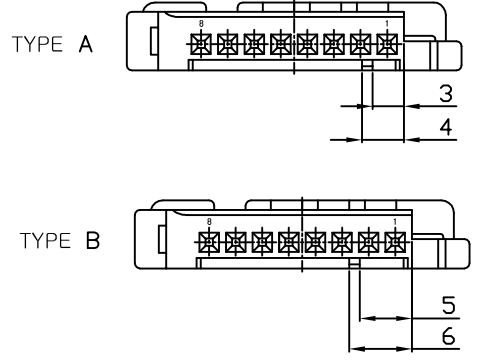

CODING (SCALE 2/1)

3D VIEW (SCALE 2:1)

SECTION B-B

- NOTE
- APPLIED CAP CONNECTOR P/N : X-1743284-X
 - APPLIED DBL HOUSING P/N : 0-1743283-1

NO.	DESCRIPTION	CODE	P/N	MATERIAL	COLOR/FINISH
4	SOCKET HSG	B	1-1743282-6	PBT-GF10	RED
3	SOCKET HSG	B	1-1743282-3	PBT-GF10	LIGHT GRAY
2	SOCKET HSG	B	1-1743282-2	PBT-GF10	BLACK
1	SOCKET HSG	A	0-1743282-1	PBT-GF10	NATURAL

control priority dimension;
 ■ CRITICAL, ☒ MAJOR, □ MINOR
 THIS DRAWING IS A CONTROLLED DOCUMENT FOR LITEC ELECTRONICS CORPORATION
 THIS DRAWING IS A CONTROLLED DOCUMENT.

DIMENSIONS: MM
 TOLERANCES UNLESS OTHERWISE SPECIFIED:
 DECIMALS ± 0.3
 ANGLES ± 3°

MATERIAL: SEE TABLE
 FINISH:

DWN: SJ CHOI
 CHK: JW JUNG
 APVD: HG CHD
 PRODUCT SPEC

TE Connectivity

NAME: MQS, SOCKET HOUSING, 8 POS

APPLICATION SPEC

WEIGHT: A200779 C=1743282

CUSTOMER DRAWING

RESTRICTED TO: -