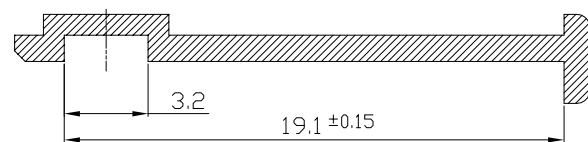

SECTION B-B

NOTE

1. APPLIED PLUG CONNECTOR P/N : X-1743282-X

control priority dimension; ■ CRITICAL, ☒ MAJOR, □ MINOR		1	MQS, SHIELD, 8 POS	B	0-1743283-1	PBT-GF10	NATURAL
THIS DRAWING IS A CONTROLLED DOCUMENT FOR TYCO ELECTRONICS CORPORATION. IT IS SUBJECT TO CHANGE AND THE CONTROLLING ENGINEERING ORGANIZATION SHOULD BE CONTACTED FOR THE LATEST REVISION.		NO.	DESCRIPTION	CODE	P/N	MATERIAL	COLOR/FINISH
DIMENSIONS: mm		DWN : JH CHD		TE Connectivity MQS, SHIELD, 8 POS.			
TOLERANCES UNLESS OTHERWISE SPECIFIED: DECIMALS ± 0.3 ANGLES ± 3°		CHK : KT LIM					
3rd ANGLE PROJECTION		APVD : HG CHD					
MATERIAL	FINISH	PRODUCT SPEC	APPLICATION SPEC	NAME	SIZE	CAGE CODE	DRAWING NO
PBT-GF10		WEIGHT			A2	00779	C-1743283
		RESTRICTED TO		SCALE	5/1	SHEET	1 OF 1
						REV	B