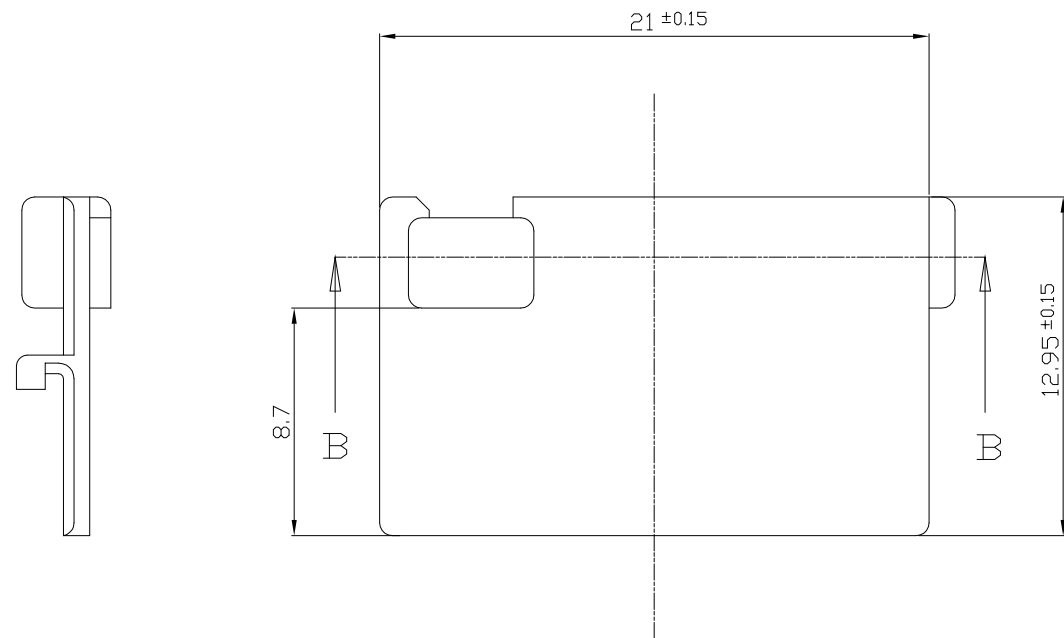

SECTION B-B

NOTE

1. APPLIED PLUG CONNECTOR P/N : X-1743282-X

control priority dimension; ■ CRITICAL, ☒ MAJOR, □ MINOR		1	MQS, SHIELD, 8 POS	B	0-1743283-1	PBT-GF10	NATURAL
THIS DRAWING IS A CONTROLLED DOCUMENT FOR TYCO ELECTRONICS CORPORATION. IT IS SUBJECT TO CHANGE AND THE CONTROLLING ENGINEERING ORGANIZATION SHOULD BE CONTACTED FOR THE LATEST REVISION.		NO.	DESCRIPTION	CODE	P/N	MATERIAL	COLOR/FINISH
DIMENSIONS: mm		DWN : JH CHD		TE Connectivity MQS, SHIELD, 8 POS.			
TOLERANCES UNLESS OTHERWISE SPECIFIED: DECIMALS ± 0.3 ANGLES ± 3°		CHK : KT LIM					
3rd ANGLE PROJECTION		APVD : HG CHD					
MATERIAL	FINISH	PRODUCT SPEC	APPLICATION SPEC	NAME	SIZE	CAGE CODE	DRAWING NO
PBT-GF10		WEIGHT			A2	00779	C-1743283
		RESTRICTED TO		SCALE	5/1	SHEET	1 OF 1
						REV	B