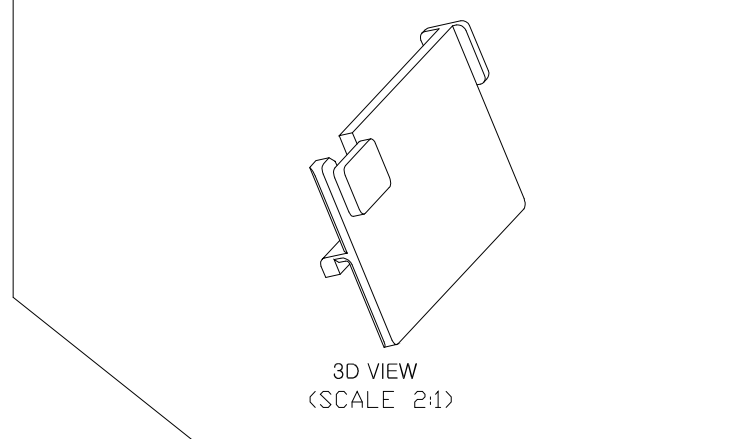

SECTION B-B

NOTE

1. APPLIED PLUG CONNECTOR P/N : X-1743282-X

control priority dimension; ■ CRITICAL, ☒ MAJOR, □ MINOR		1	MQS, SHIELD, 8 POS	B	0-1743283-1	PBT-GF10	NATURAL
THIS DRAWING IS A CONTROLLED DOCUMENT FOR TYCO ELECTRONICS CORPORATION. IT IS SUBJECT TO CHANGE AND THE CONTROLLING ENGINEERING ORGANIZATION SHOULD BE CONTACTED FOR THE LATEST REVISION.		NO.	DESCRIPTION	CODE	P/N	MATERIAL	COLOR/FINISH
DIMENSIONS: mm		DWN : JH CHD		TE Connectivity MQS, SHIELD, 8 POS.			
TOLERANCES UNLESS OTHERWISE SPECIFIED: DECIMALS ± 0.3 ANGLES ± 3°		CHK : KT LIM					
3rd ANGLE PROJECTION		APVD : HG CHD					
MATERIAL	FINISH	PRODUCT SPEC	APPLICATION SPEC	NAME	SIZE	CAGE CODE	DRAWING NO
PBT-GF10		WEIGHT			A2	00779	C-1743283
		RESTRICTED TO		SCALE	5/1	SHEET	1 OF 1
						REV	B