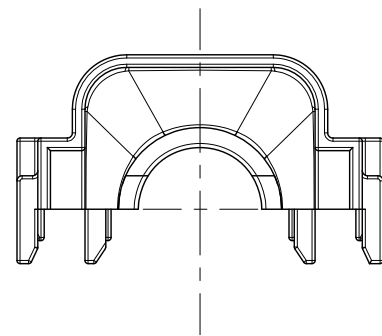

ISOMETRIC VIEW

SCALE 1:1

- NOTES
 1. GENERAL TOLERANCE : $\pm 0.3, \pm 3^\circ$
 2. APPLICABLE CONNECTOR P/N : X-1743350-X
 3. APPLICABLE CORRUGATE TUBE : $\varnothing 11\text{mm}$
 4. APPLICATION TEST SPEC : MS210-06C(EXCEPT 4.4)

1743355-2	WIRE COVER HSG	PBT	BLACK
P/N	DESCRIPTION	MATERIAL	COLOR

THIS DRAWING IS A CONTROLLED DOCUMENT FOR TYCO ELECTRONICS CORPORATION. IT IS SUBJECT TO CHANGE AND THE CONTROLLING ENGINEERING ORGANIZATION SHOULD BE CONTACTED FOR THE LATEST REVISION.		DWN SJ CHOI		
DIMENSIONS: MM		CHK JW JANG		
TOLERANCES UNLESS OTHERWISE SPECIFIED		APVD HG CHO	NAME WIRE COVER FOR MTII/JPT SEALED 16P CONN'R	
0 PLC \pm		PRODUCT SPEC	SIZE CAGE CODE DRAWING NO	
1 PLC \pm		APPLICATION SPEC	A200779C- 1743355	
2 PLC \pm		WEIGHT	RESTRICTED TO	
3 PLC \pm			SCALE 2:1 SHEET 1 OF 1 REV B	
4 PLC \pm				
ANGLES \pm				
FINISH				
3rd ANGLE PROJECTION				
MATERIAL				
SEE TABLE				