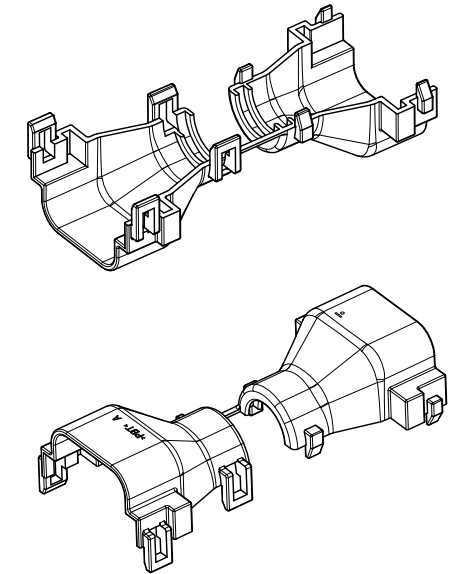

4

3

2

1

THIS DRAWING IS UNPUBLISHED. RELEASED FOR PUBLICATION
 © COPYRIGHT BY TYCO ELECTRONICS CORPORATION, ALL RIGHTS RESERVED.

LOC		DIST		REVISIONS			
DS	—	P	LTR	DESCRIPTION	DATE	DWN	APVD
		B		REVISED (ECR-10-026443)	29.DEC.'10	SJ	HG

ISOMETRIC VIEW

SCALE 1:1

- NOTES
 1. GENERAL TOLERANCE : $\pm 0.3, \pm 3^\circ$
 2. APPLICABLE CONNECTOR P/N : X-1743350-X
 3. APPLICABLE CORRUGATE TUBE : $\varnothing 11\text{mm}$
 4. APPLICATION TEST SPEC : MS210-06C(EXCEPT 4.4)

1743355-2	WIRE COVER HSG	PBT	BLACK
P/N	DESCRIPTION	MATERIAL	COLOR

THIS DRAWING IS A CONTROLLED DOCUMENT FOR TYCO ELECTRONICS CORPORATION. IT IS SUBJECT TO CHANGE AND THE CONTROLLING ENGINEERING ORGANIZATION SHOULD BE CONTACTED FOR THE LATEST REVISION.		DWN SJ CHOI		
DIMENSIONS: MM		CHK JW JANG		
TOLERANCES UNLESS OTHERWISE SPECIFIED		APVD HG CHO	NAME WIRE COVER FOR MTII/JPT SEALED 16P CONN'R	
0 PLC \pm		PRODUCT SPEC	SIZE CAGE CODE DRAWING NO	
1 PLC \pm		APPLICATION SPEC	A200779C- 1743355	
2 PLC \pm		WEIGHT	RESTRICTED TO	
3 PLC \pm			SCALE 2:1 SHEET 1 OF 1 REV B	
4 PLC \pm				
ANGLES \pm				
FINISH				
3rd ANGLE PROJECTION				
MATERIAL				
SEE TABLE				