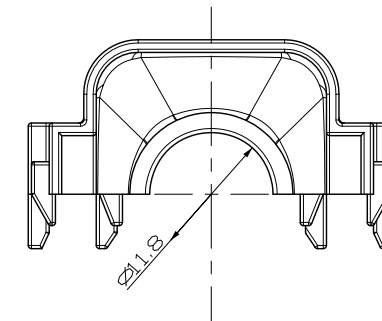

ISOMETRIC VIEW

SCALE 1:1

- NOTES
 1. GENERAL TOLERANCE : $\pm 0.3, \pm 3^\circ$
 2. APPLICABLE CONNECTOR P/N : X-1743350-X
 3. APPLICABLE CORRUGATE TUBE : $\varnothing 11\text{mm}$
 4. APPLICATION TEST SPEC : MS210-06C(EXCEPT 4.4)

1743355-2	WIRE COVER HSG	PBT	BLACK
P/N	DESCRIPTION	MATERIAL	COLOR

THIS DRAWING IS A CONTROLLED DOCUMENT FOR TYCO ELECTRONICS CORPORATION. IT IS SUBJECT TO CHANGE AND THE CONTROLLING ENGINEERING ORGANIZATION SHOULD BE CONTACTED FOR THE LATEST REVISION.		DWN SJ CHOI		
DIMENSIONS: MM		CHK JW JANG		
TOLERANCES UNLESS OTHERWISE SPECIFIED		APVD HG CHO	NAME WIRE COVER FOR MTII/JPT SEALED 16P CONN'R	
0 PLC \pm		PRODUCT SPEC	SIZE CAGE CODE DRAWING NO	
1 PLC \pm		APPLICATION SPEC	A200779C- 1743355	
2 PLC \pm		WEIGHT	RESTRICTED TO	
3 PLC \pm			SCALE 2:1 SHEET 1 OF 1 REV B	
4 PLC \pm				
ANGLES \pm				
FINISH				
3rd ANGLE PROJECTION				
MATERIAL				
SEE TABLE				