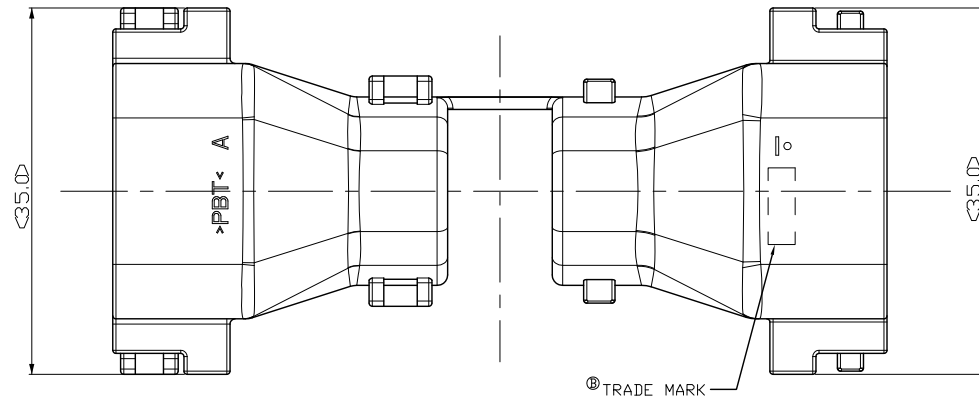

ISOMETRIC VIEW

SCALE 1:1

- NOTES
 1. GENERAL TOLERANCE : $\pm 0.3, \pm 3^\circ$
 2. APPLICABLE CONNECTOR P/N : X-1743350-X
 3. APPLICABLE CORRUGATE TUBE : $\varnothing 11\text{mm}$
 4. APPLICATION TEST SPEC : MS210-06C(EXCEPT 4.4)

1743355-2	WIRE COVER HSG	PBT	BLACK
P/N	DESCRIPTION	MATERIAL	COLOR

THIS DRAWING IS A CONTROLLED DOCUMENT FOR TYCO ELECTRONICS CORPORATION. IT IS SUBJECT TO CHANGE AND THE CONTROLLING ENGINEERING ORGANIZATION SHOULD BE CONTACTED FOR THE LATEST REVISION.		DWN SJ CHOI		
DIMENSIONS: MM		CHK JW JANG		
TOLERANCES UNLESS OTHERWISE SPECIFIED		APVD HG CHO	NAME WIRE COVER FOR MTII/JPT SEALED 16P CONN'R	
0 PLC \pm		PRODUCT SPEC	SIZE CAGE CODE DRAWING NO	
1 PLC \pm		APPLICATION SPEC	A200779C- 1743355	
2 PLC \pm		WEIGHT	RESTRICTED TO	
3 PLC \pm			SCALE 2:1 SHEET 1 OF 1 REV B	
4 PLC \pm				
ANGLES \pm				
FINISH				
3rd ANGLE PROJECTION				
MATERIAL				
SEE TABLE				