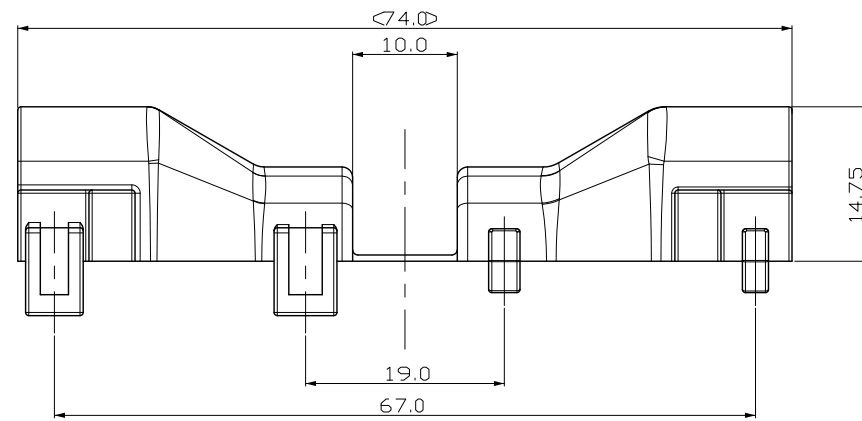

ISOMETRIC VIEW

SCALE 1:1

- NOTES
 1. GENERAL TOLERANCE : $\pm 0.3, \pm 3^\circ$
 2. APPLICABLE CONNECTOR P/N : X-1743350-X
 3. APPLICABLE CORRUGATE TUBE : $\varnothing 11\text{mm}$
 4. APPLICATION TEST SPEC : MS210-06C(EXCEPT 4.4)

1743355-2	WIRE COVER HSG	PBT	BLACK
P/N	DESCRIPTION	MATERIAL	COLOR

THIS DRAWING IS A CONTROLLED DOCUMENT FOR TYCO ELECTRONICS CORPORATION. IT IS SUBJECT TO CHANGE AND THE CONTROLLING ENGINEERING ORGANIZATION SHOULD BE CONTACTED FOR THE LATEST REVISION.		DWN SJ CHOI		
DIMENSIONS: MM		CHK JW JANG		
TOLERANCES UNLESS OTHERWISE SPECIFIED		APVD HG CHO	NAME WIRE COVER FOR MTII/JPT SEALED 16P CONN'R	
0 PLC \pm		PRODUCT SPEC	SIZE CAGE CODE DRAWING NO	
1 PLC \pm		APPLICATION SPEC	A200779C- 1743355	
2 PLC \pm		WEIGHT	RESTRICTED TO	
3 PLC \pm			SCALE 2:1 SHEET 1 OF 1 REV B	
4 PLC \pm				
ANGLES \pm				
FINISH				
3rd ANGLE PROJECTION				
MATERIAL				
SEE TABLE				