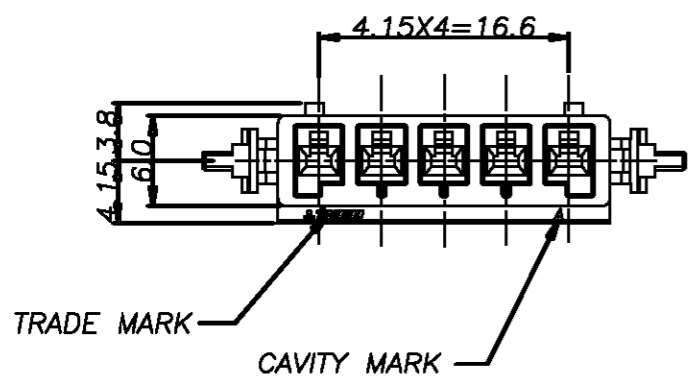

LOC	DIST	REVISIONS					
		P	LTR	DESCRIPTION	DATE	DWN	APVD
DS		A		RELEASED	20JUN.'05	BH	CS
		B		REVISED(ECR-05-016394)	02DEC.'05	BH	JK

NOTES
1. GENERAL TOLERANCE ; ±0.3
2. APPLICABLE CONTACT P/N : 177915-X

BLUE	1743401-8
YELLOW	1743401-5
NATURAL	1743401-1
COLOR	P/N

THIS DRAWING IS A CONTROLLED DOCUMENT FOR TYCO ELECTRONICS CORPORATION. IT IS SUBJECT TO CHANGE AND THE CONTROLLING ENGINEERING ORGANIZATION SHOULD BE CONTACTED FOR THE LATEST REVISION.		DWN : BH CHD CHK : BW KANG APVD : JK SONG		AMP KOREA, kyungsan, korea	
DIMENSIONS: MM 3rd ANGLE PROJECTION		TOLERANCES UNLESS OTHERWISE SPECIFIED: 0 PLC ± 1 PLC ± 2 PLC ± 3 PLC ± 4 PLC ± ANGLES ± FINISH -		NAME HALL SENSOR 5P PLUG HOUSING	
MATERIAL 6/6 NYLON		PRODUCT SPEC APPLICATION SPEC WEIGHT		SIZE: A3 CAGE CODE: 00779 DRAWING NO: 1743401 RESTRICTED TO:	
CUSTOMER DRAWING				SCALE: 2/1 SHEET: 1 OF 1 REV: B