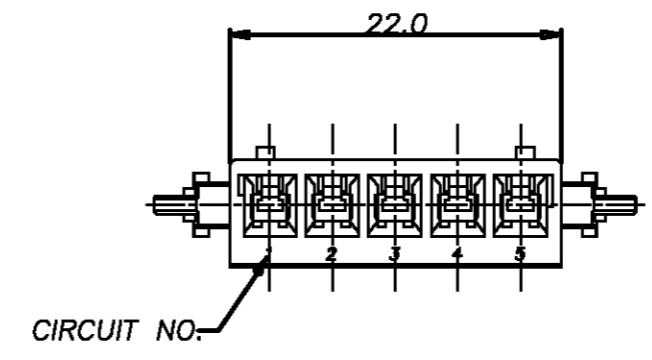

LOC	DIST	REVISIONS					
		P	LTR	DESCRIPTION	DATE	DWN	APVD
DS		A		RELEASED	20JUN.'05	BH	CS
		B		REVISED(ECR-05-016394)	02DEC.'05	BH	JK

NOTES
1. GENERAL TOLERANCE ; ±0.3
2. APPLICABLE CONTACT P/N : 177915-X

BLUE	1743401-8
YELLOW	1743401-5
NATURAL	1743401-1
COLOR	P/N

THIS DRAWING IS A CONTROLLED DOCUMENT FOR TYCO ELECTRONICS CORPORATION. IT IS SUBJECT TO CHANGE AND THE CONTROLLING ENGINEERING ORGANIZATION SHOULD BE CONTACTED FOR THE LATEST REVISION.		DWN : BH CHD CHK : BW KANG APVD : JK SONG		AMP KOREA, kyungsan, korea	
DIMENSIONS: MM 3rd ANGLE PROJECTION		TOLERANCES UNLESS OTHERWISE SPECIFIED: 0 PLC ± 1 PLC ± 2 PLC ± 3 PLC ± 4 PLC ± ANGLES ± FINISH -		NAME HALL SENSOR 5P PLUG HOUSING	
MATERIAL 6/6 NYLON		PRODUCT SPEC APPLICATION SPEC WEIGHT		SIZE: A3 CAGE CODE: 00779 DRAWING NO: 1743401 RESTRICTED TO:	
CUSTOMER DRAWING				SCALE: 2/1 SHEET: 1 OF 1 REV: B