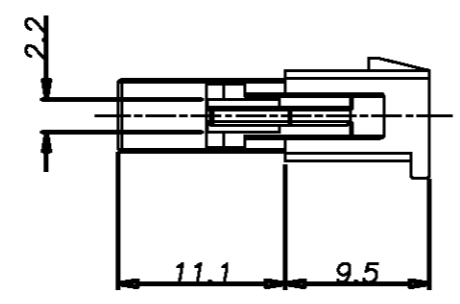

LOC	DIST	REVISIONS					
		P	LTR	DESCRIPTION	DATE	DWN	APVD
DS		A		RELEASED	20JUN.'05	BH	CS
		B		REVISED(ECR-05-016394)	02DEC.'05	BH	JK

NOTES
1. GENERAL TOLERANCE ; ±0.3
2. APPLICABLE CONTACT P/N : 177915-X

BLUE	1743401-8
YELLOW	1743401-5
NATURAL	1743401-1
COLOR	P/N

THIS DRAWING IS A CONTROLLED DOCUMENT FOR TYCO ELECTRONICS CORPORATION. IT IS SUBJECT TO CHANGE AND THE CONTROLLING ENGINEERING ORGANIZATION SHOULD BE CONTACTED FOR THE LATEST REVISION.		DWN : BH CHD CHK : BW KANG APVD : JK SONG		AMP KOREA, kyungsan, korea	
DIMENSIONS: MM 3rd ANGLE PROJECTION		TOLERANCES UNLESS OTHERWISE SPECIFIED: 0 PLC ± 1 PLC ± 2 PLC ± 3 PLC ± 4 PLC ± ANGLES ± FINISH -		NAME HALL SENSOR 5P PLUG HOUSING	
MATERIAL 6/6 NYLON		PRODUCT SPEC APPLICATION SPEC WEIGHT		SIZE: A3 CAGE CODE: 00779 DRAWING NO: 1743401 RESTRICTED TO:	
CUSTOMER DRAWING				SCALE: 2/1 SHEET: 1 OF 1 REV: B