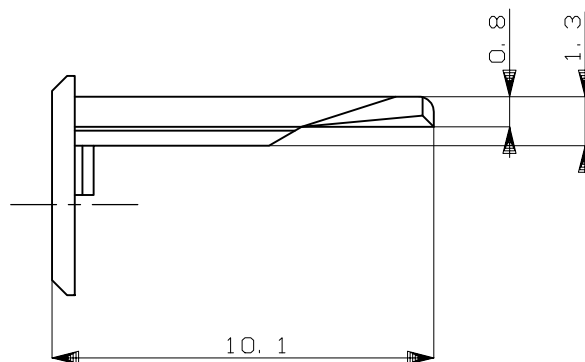

THIS DRAWING IS UNPUBLISHED.

RELEASED FOR PUBLICATION

ALL RIGHTS RESERVED.

© COPYRIGHT - By -

REVISIONS

P	LTR	DESCRIPTION	DATE	DWN	APVD
	C2	REVISED	ECR-18-009736	22JUN2018	TS HY

SECTION 断面 A-A

1. 本品は、プラグハウジング型番174352及び2822348に装着される

1. TO BE MATED WITH PLUG HOUSING PART NUMBER 174352 AND 2822348

HB	自然色 (NATURAL)	1-174353-1
V-2	黄 (YELLOW)	174353-7
使用材料難燃グレード (FLAMMABILITY OF MATERIAL)	色 (COLOR)	型番 (PART NUMBER)

THIS DRAWING IS A CONTROLLED DOCUMENT.		DWN K.ODA 8/13'87	 TE Connectivity Ltd.		
DIMENSIONS: mm		CHK Y.MATSUSAKA 8/24'87			
TOLERANCES UNLESS OTHERWISE SPECIFIED:		APVD M.NOGUCHI 8/19'87	NAME		
0 PLC ± - 1 PLC ± - 2 PLC ± - 3 PLC ± - 4 PLC ± - ANGLES ± -		PRODUCT SPEC 108-5262	2P. ECONOSEAL J-MARKII+ CONNECTOR DOUBLE LOCK PLATE FOR PLUG HOUSING		
MATERIAL PBT		FINISH -	APPLICATION SPEC -	SIZE A3	CAGE CODE 00779
GENERAL TOLERANCE		WEIGHT 0.12 g	DRAWING NO C-174353	RESTRICTED TO -	
0 < * ≤ 10 : ±0.2 10 < * ≤ 30 : ±0.25 30 < * ≤ 100 : ±0.3 ANGLES : ±3°		CUSTOMER DRAWING		SCALE 5:1	SHEET 1 OF 1
				REV C2	