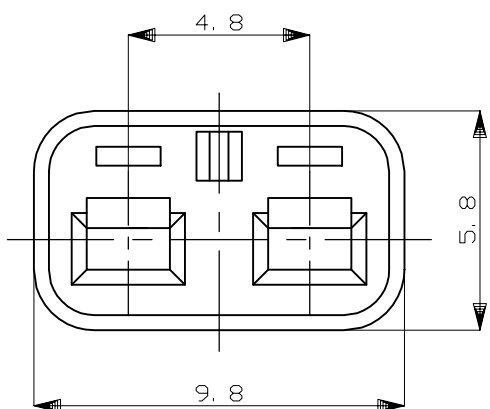

THIS DRAWING IS UNPUBLISHED.

RELEASED FOR PUBLICATION

ALL RIGHTS RESERVED.

© COPYRIGHT - By -

REVISIONS

P	LTR	DESCRIPTION	DATE	DWN	APVD
	C2	REVISED	ECR-18-009736	22JUN2018	TS HY

SECTION 断面 A-A

1. 本品は、プラグハウジング型番174352及び2822348に装着される

1. TO BE MATED WITH PLUG HOUSING PART NUMBER 174352 AND 2822348

HB	自然色 (NATURAL)	1-174353-1
V-2	黄 (YELLOW)	174353-7
使用材料難燃グレード (FLAMMABILITY OF MATERIAL)	色 (COLOR)	型番 (PART NUMBER)

THIS DRAWING IS A CONTROLLED DOCUMENT.		DWN K.ODA 8/13'87	 TE Connectivity Ltd.		
DIMENSIONS: mm		CHK Y.MATSUSAKA 8/24'87			
TOLERANCES UNLESS OTHERWISE SPECIFIED:		APVD M.NOGUCHI 8/19'87	NAME		
0 PLC ± - 1 PLC ± - 2 PLC ± - 3 PLC ± - 4 PLC ± - ANGLES ± -		PRODUCT SPEC 108-5262	2P. ECONOSEAL J-MARKII+ CONNECTOR DOUBLE LOCK PLATE FOR PLUG HOUSING		
MATERIAL PBT		FINISH -	APPLICATION SPEC -	SIZE A3	CAGE CODE 00779
GENERAL TOLERANCE		WEIGHT 0.12 g	DRAWING NO C-174353	RESTRICTED TO -	
0 < * ≤ 10 : ±0.2 10 < * ≤ 30 : ±0.25 30 < * ≤ 100 : ±0.3 ANGLES : ±3°		CUSTOMER DRAWING		SCALE 5:1	SHEET 1 OF 1
				REV C2	