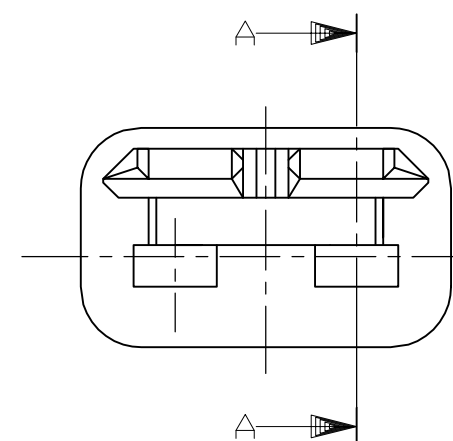

THIS DRAWING IS UNPUBLISHED.

RELEASED FOR PUBLICATION

ALL RIGHTS RESERVED.

© COPYRIGHT - By -

REVISIONS

P	LTR	DESCRIPTION	DATE	DWN	APVD
	C2	REVISED	ECR-18-009736	22JUN2018	TS HY

SECTION 断面 A-A

1. 本品は、プラグハウジング型番174352及び2822348に装着される

1. TO BE MATED WITH PLUG HOUSING PART NUMBER 174352 AND 2822348

HB	自然色 (NATURAL)	1-174353-1
V-2	黄 (YELLOW)	174353-7
使用材料難燃グレード (FLAMMABILITY OF MATERIAL)	色 (COLOR)	型番 (PART NUMBER)

THIS DRAWING IS A CONTROLLED DOCUMENT.		DWN K.ODA 8/13'87	 TE Connectivity Ltd.		
DIMENSIONS: mm		CHK Y.MATSUSAKA 8/24'87			
TOLERANCES UNLESS OTHERWISE SPECIFIED:		APVD M.NOGUCHI 8/19'87	NAME		
0 PLC ± - 1 PLC ± - 2 PLC ± - 3 PLC ± - 4 PLC ± - ANGLES ± -		PRODUCT SPEC 108-5262	2P. ECONOSEAL J-MARKII+ CONNECTOR DOUBLE LOCK PLATE FOR PLUG HOUSING		
MATERIAL PBT		FINISH -	APPLICATION SPEC -	SIZE A3	CAGE CODE 00779
GENERAL TOLERANCE		WEIGHT 0.12 g	DRAWING NO C-174353	RESTRICTED TO -	
0 < * ≤ 10 : ±0.2 10 < * ≤ 30 : ±0.25 30 < * ≤ 100 : ±0.3 ANGLES : ±3°		CUSTOMER DRAWING		SCALE 5:1	SHEET 1 OF 1
				REV C2	