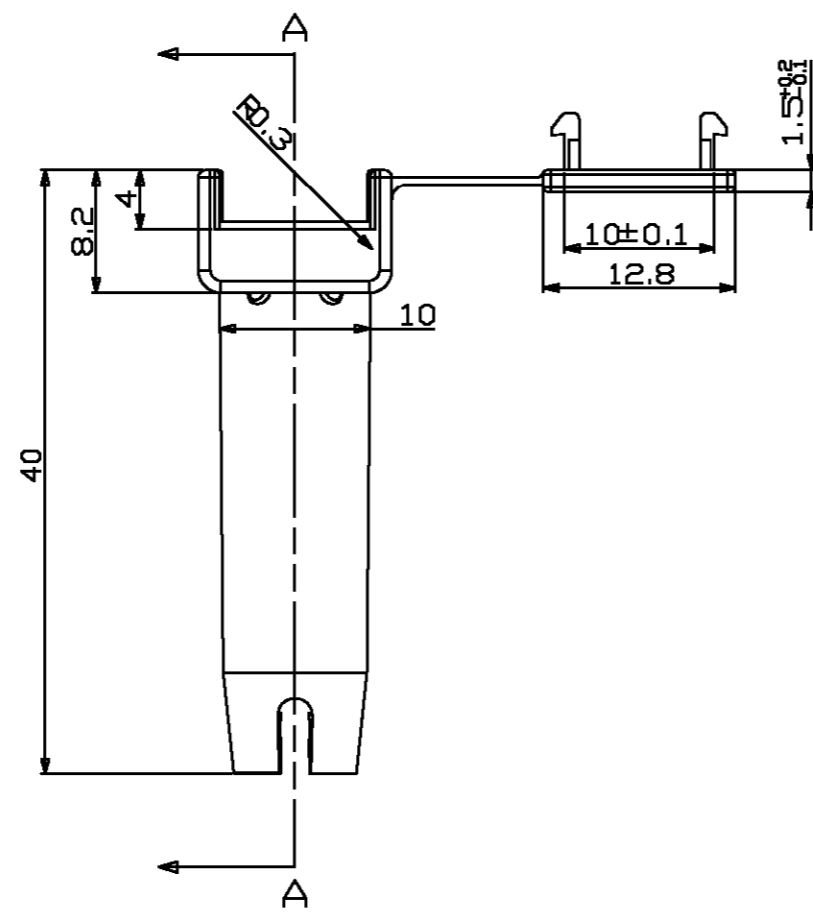

NOTE  
 1. GENERAL TOLERANCE : ±0.3, ±3°

1743550-2	GLOW PLUG 1P CONN'R	PA6T	BLACK
P/N	DESCRIPTION	MATERIAL	COLOR

<small>THIS DRAWING IS A CONTROLLED DOCUMENT. THE TYCO ELECTRONICS CORPORATION LOGO IS A REGISTERED TRADEMARK. FOR THE LATEST REVISION, PLEASE BE CONTACTED FOR THE LATEST REVISION.</small>		DWN CH	AMP KOREA kyungson, korea	
DIMENSIONS: MM 3rd ANGLE PROJECTION MATERIAL SEE TABLE		CHK YJ	NAME GLOW PLUG 1P CONN'R	
TOLERANCES UNLESS OTHERWISE SPECIFIED: 0 PLC ± 1 PLC ± 2 PLC ± 3 PLC ± 4 PLC ± ANGLES ± FINISH		APVD JK	RESTRICTED TO	
		PRODUCT SPEC	SIZE A2	CAGE CODE 00779
		APPLICATION SPEC	DRAWING NO 1743550	SCALE 2:1
		WEIGHT	SHEET 1 OF 1	
		CUSTOMER DRAWING	REV B	