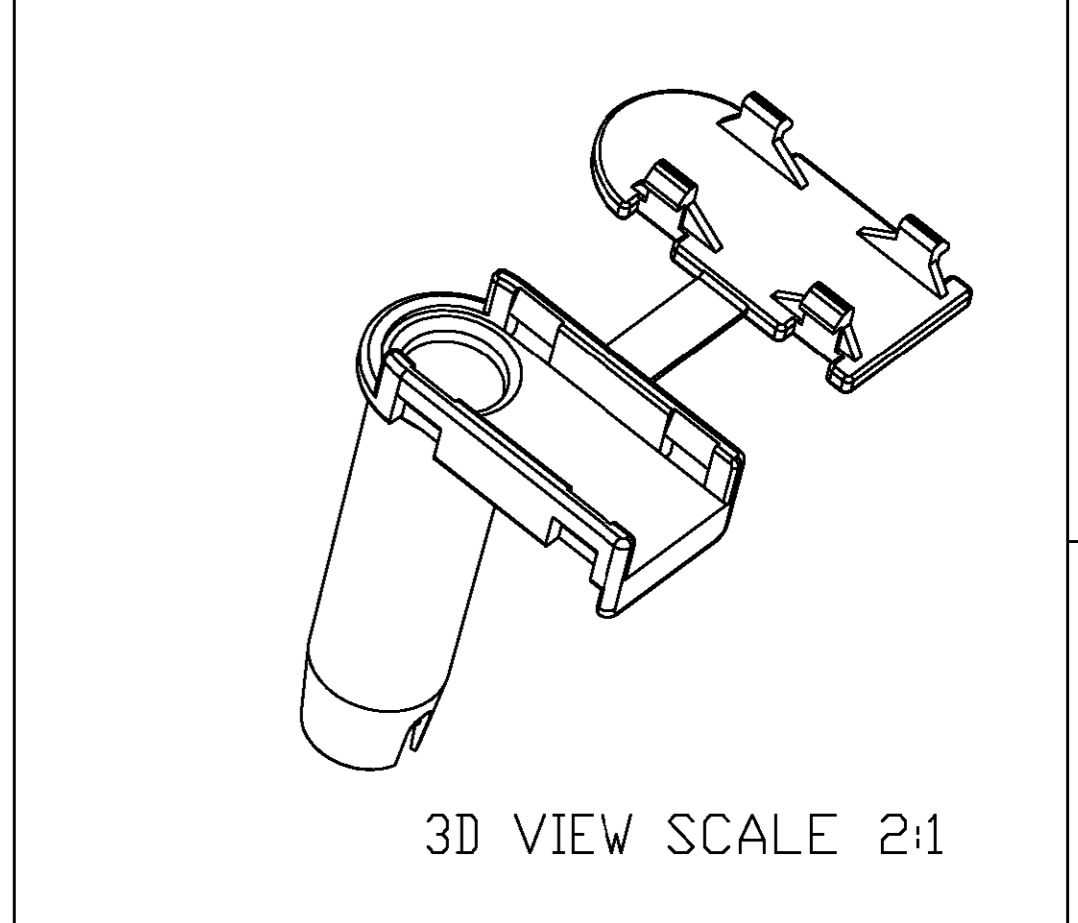

NOTE  
 1. GENERAL TOLERANCE : ±0.3, ±3°

1743550-2	GLOW PLUG 1P CONN'R	PA6T	BLACK
P/N	DESCRIPTION	MATERIAL	COLOR

<small>THIS DRAWING IS A CONTROLLED DOCUMENT. THE TYCO ELECTRONICS CORPORATION LOGO IS A REGISTERED TRADEMARK. FOR THE LATEST REVISION, PLEASE BE CONTACTED FOR THE LATEST REVISION.</small>		DWN CH	AMP KOREA kyungson, korea	
DIMENSIONS: MM 3rd ANGLE PROJECTION MATERIAL SEE TABLE		CHK YJ	NAME GLOW PLUG 1P CONN'R	
TOLERANCES UNLESS OTHERWISE SPECIFIED: 0 PLC ± 1 PLC ± 2 PLC ± 3 PLC ± 4 PLC ± ANGLES ± FINISH		APVD JK	RESTRICTED TO	
		PRODUCT SPEC	SIZE A2	CAGE CODE 00779
		APPLICATION SPEC	DRAWING NO 1743550	SCALE 2:1
		WEIGHT	SHEET 1 OF 1	
		CUSTOMER DRAWING	REV B	