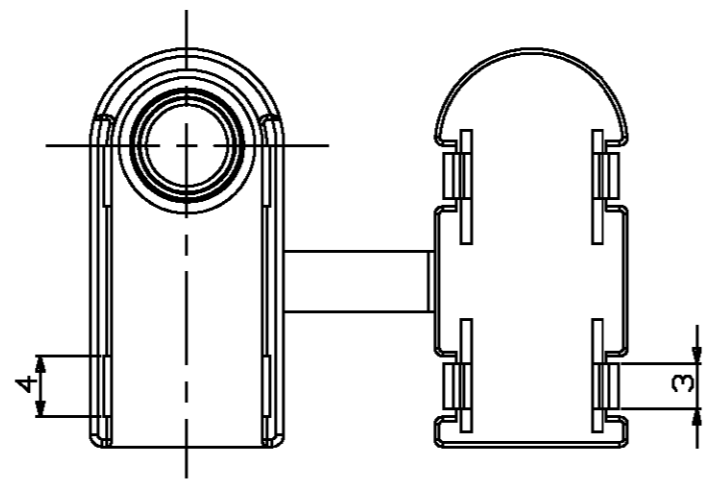

NOTE  
 1. GENERAL TOLERANCE : ±0.3, ±3°

1743550-2	GLOW PLUG 1P CONN'R	PA6T	BLACK
P/N	DESCRIPTION	MATERIAL	COLOR

<small>THIS DRAWING IS A CONTROLLED DOCUMENT. THE TYCO ELECTRONICS CORPORATION LOGO IS A REGISTERED TRADEMARK. FOR THE LATEST REVISION, PLEASE BE CONTACTED FOR THE LATEST REVISION.</small>		DWN CH	AMP KOREA kyungson, korea	
DIMENSIONS: MM 3rd ANGLE PROJECTION MATERIAL SEE TABLE		CHK YJ	NAME GLOW PLUG 1P CONN'R	
TOLERANCES UNLESS OTHERWISE SPECIFIED: 0 PLC ± 1 PLC ± 2 PLC ± 3 PLC ± 4 PLC ± ANGLES ± FINISH		APVD JK	RESTRICTED TO	
		PRODUCT SPEC	SIZE A2	CAGE CODE 00779
		APPLICATION SPEC	DRAWING NO 1743550	SCALE 2:1
		WEIGHT	SHEET 1 OF 1	
		CUSTOMER DRAWING	REV B	