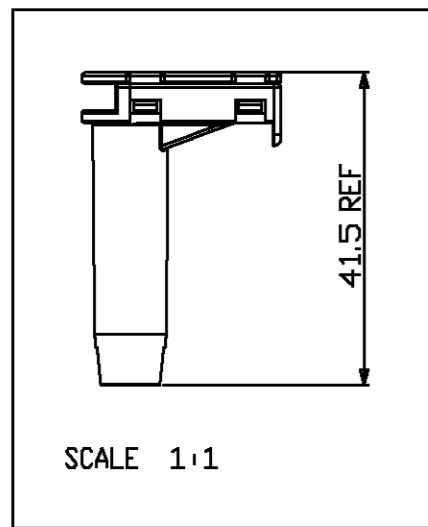

NOTE  
 1. GENERAL TOLERANCE : ±0.3, ±3°

1743550-2	GLOW PLUG 1P CONN'R	PA6T	BLACK
P/N	DESCRIPTION	MATERIAL	COLOR

<small>THIS DRAWING IS A CONTROLLED DOCUMENT. THE TYCO ELECTRONICS CORPORATION LOGO IS A REGISTERED TRADEMARK. FOR THE LATEST REVISION, PLEASE BE CONTACTED FOR THE LATEST REVISION.</small>		DWN CH	AMP KOREA kyungson, korea	
DIMENSIONS: MM 3rd ANGLE PROJECTION MATERIAL SEE TABLE		CHK YJ	NAME GLOW PLUG 1P CONN'R	
TOLERANCES UNLESS OTHERWISE SPECIFIED: 0 PLC ± 1 PLC ± 2 PLC ± 3 PLC ± 4 PLC ± ANGLES ± FINISH		APVD JK	RESTRICTED TO	
		PRODUCT SPEC	SIZE A2	CAGE CODE 00779
		APPLICATION SPEC	DRAWING NO 1743550	SCALE 2:1
		WEIGHT	SHEET 1 OF 1	
		CUSTOMER DRAWING	REV B	