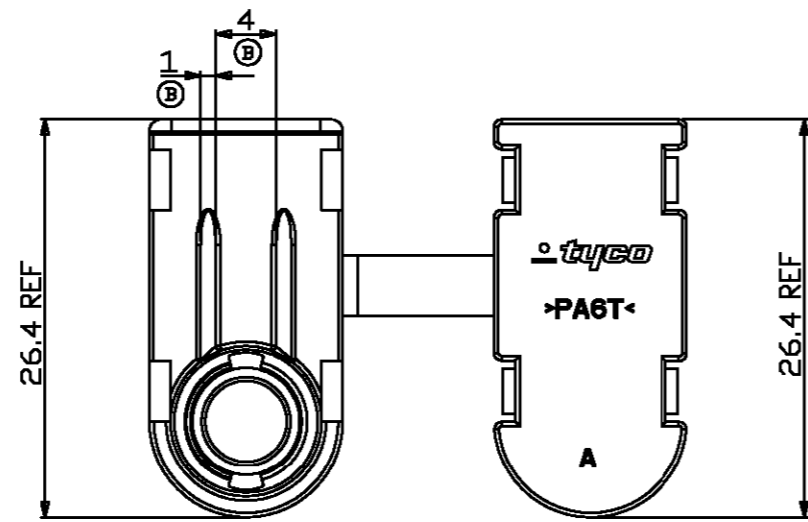

NOTE  
 1. GENERAL TOLERANCE : ±0.3, ±3°

1743550-2	GLOW PLUG 1P CONN'R	PA6T	BLACK
P/N	DESCRIPTION	MATERIAL	COLOR

<small>THIS DRAWING IS A CONTROLLED DOCUMENT. THE TYCO ELECTRONICS CORPORATION LOGO IS A REGISTERED TRADEMARK. FOR THE LATEST REVISION, PLEASE BE CONTACTED FOR THE LATEST REVISION.</small>		DWN CH	AMP KOREA kyungson, korea	
DIMENSIONS: MM 3rd ANGLE PROJECTION MATERIAL SEE TABLE		CHK YJ	NAME GLOW PLUG 1P CONN'R	
TOLERANCES UNLESS OTHERWISE SPECIFIED: 0 PLC ± 1 PLC ± 2 PLC ± 3 PLC ± 4 PLC ± ANGLES ± FINISH		APVD JK	RESTRICTED TO	
		PRODUCT SPEC	SIZE A2	CAGE CODE 00779
		APPLICATION SPEC	DRAWING NO 1743550	SCALE 2:1
		WEIGHT	SHEET 1 OF 1	
		CUSTOMER DRAWING	REV B	