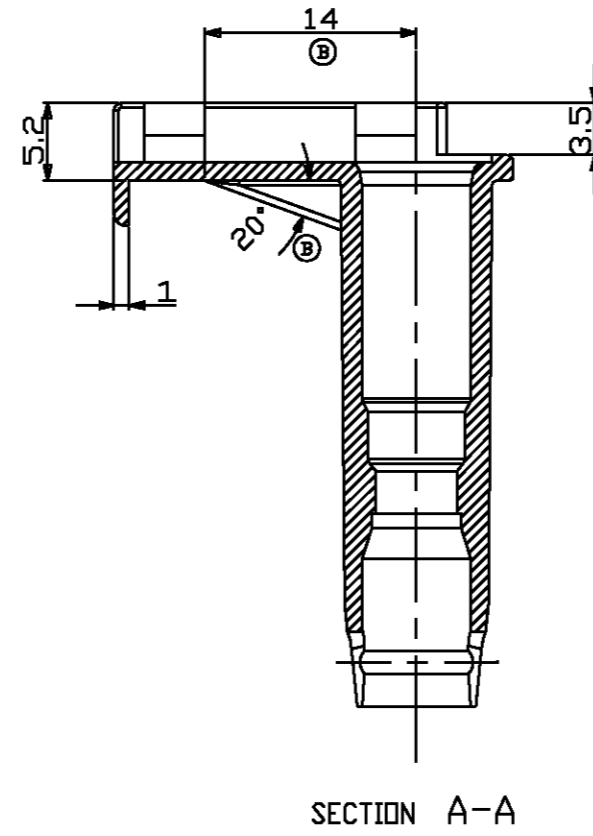

NOTE  
 1. GENERAL TOLERANCE : ±0.3, ±3°

1743550-2	GLOW PLUG 1P CONN'R	PA6T	BLACK
P/N	DESCRIPTION	MATERIAL	COLOR

<small>THIS DRAWING IS A CONTROLLED DOCUMENT. THE TYCO ELECTRONICS CORPORATION LOGO IS A REGISTERED TRADEMARK. FOR THE LATEST REVISION, PLEASE BE CONTACTED FOR THE LATEST REVISION.</small>		DWN CH	AMP KOREA kyungson, korea	
DIMENSIONS: MM 3rd ANGLE PROJECTION MATERIAL SEE TABLE		CHK YJ	NAME GLOW PLUG 1P CONN'R	
TOLERANCES UNLESS OTHERWISE SPECIFIED: 0 PLC ± 1 PLC ± 2 PLC ± 3 PLC ± 4 PLC ± ANGLES ± FINISH		APVD JK	RESTRICTED TO	
		PRODUCT SPEC	SIZE A2	CAGE CODE 00779
		APPLICATION SPEC	DRAWING NO 1743550	SCALE 2:1
		WEIGHT	SHEET 1 OF 1	
		CUSTOMER DRAWING	REV B	