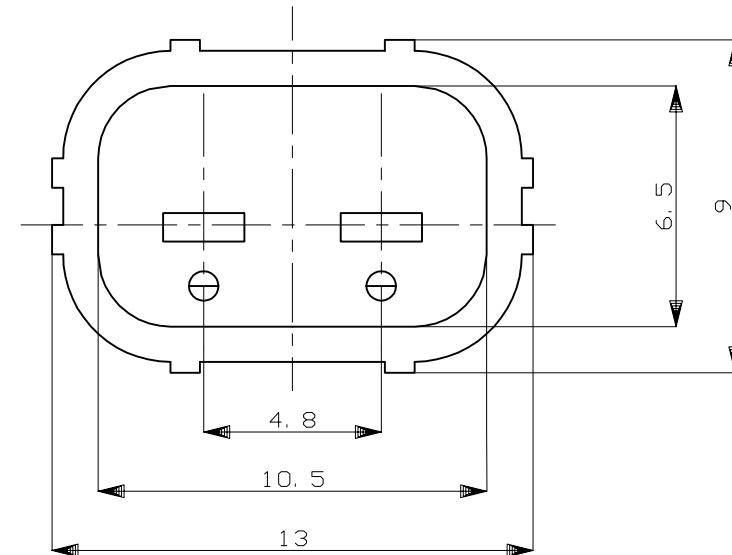

ALL RIGHTS RESERVED.

LOC

DIST

REVISIONS

P	LTR	DESCRIPTION	DATE	DWN	APVD
	C1	REVISED	ECR-15-000191	08JAN2014	TS KB

SECTION 断面 A-A

- 1. 本品は、キャップハウジング型番 174354 に装着される。
- 1. TO BE MATED WITH CAP HOUSING (PN:174354)

WEIGHT -

CUSTOMER DRAWING

STE TE Connectivity

NAME
2P. ECONOSEAL J-MARKII+ CONNECTOR
DOUBLE LOCK PLATE FOR CAP HOUSING

SIZE	CAGE CODE	DRAWING NO	RESTRICTED TO
A3	00779	C=174355	-

GENERAL TOLERANCE

0 < * ≤ 10	: ±0.2
10 < * ≤ 30	: ±0.25
30 < * ≤ 100	: ±0.3
ANGLES	: ±3°