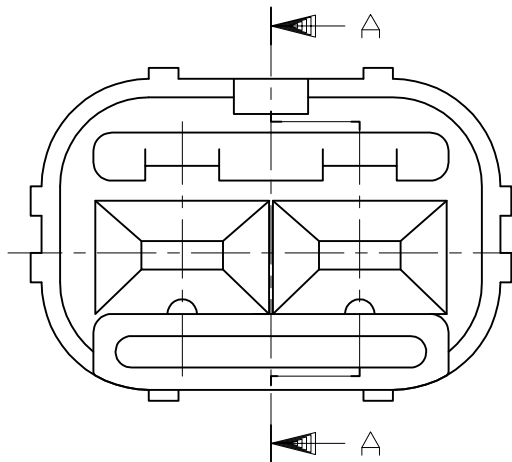

ALL RIGHTS RESERVED.

LOC

DIST

REVISIONS

P	LTR	DESCRIPTION	DATE	DWN	APVD
	C1	REVISED	ECR-15-000191	08JAN2014	TS KB

SECTION 断面 A-A

- 1. 本品は、キャップハウジング型番 174354 に装着される。
- 1. TO BE MATED WITH CAP HOUSING (PN:174354)

WEIGHT -

CUSTOMER DRAWING

STE TE Connectivity

NAME
2P. ECONOSEAL J-MARKII+ CONNECTOR
DOUBLE LOCK PLATE FOR CAP HOUSING

SIZE	CAGE CODE	DRAWING NO	RESTRICTED TO
A3	00779	C=174355	-

GENERAL TOLERANCE

0 < * ≤ 10	: ±0.2
10 < * ≤ 30	: ±0.25
30 < * ≤ 100	: ±0.3
ANGLES	: ±3°