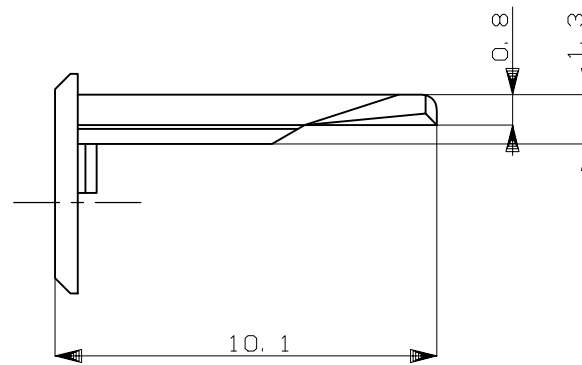

THIS DRAWING IS UNPUBLISHED.

RELEASED FOR PUBLICATION

ALL RIGHTS RESERVED.

© COPYRIGHT - By -

REVISIONS

P	LTR	DESCRIPTION	DATE	DWN	APVD
	C2	REVISED	ECR-18-009736	22JUN2018	TS HY

1. 本品は、プラグハウジング型番174357及び2822390に装着される。

1. TO BE MATED WITH PLUG HOUSING PART NUMBER 174357 AND 2822390

HB	自然色 (NATURAL)	1-174358-1
V-2	黄 (YELLOW)	174358-7
使用材料難燃グレード (FLAMMABILITY OF MATERIAL)	色 (COLOR)	型番 (PART NUMBER)

THIS DRAWING IS A CONTROLLED DOCUMENT.		DWN K.ODA 8/19'87	TE Connectivity Ltd.		
DIMENSIONS: mm		CHK Y.MATSUSAKA 8/24'87			
TOLERANCES UNLESS OTHERWISE SPECIFIED:		APVD M.NOGUCHI 8/25'87	NAME 3P. ECONOSEAL J-MARKII+ CONNECTOR DOUBLE LOCK PLATE FOR PLUG HOUSING		
0 PLC ± - 1 PLC ± - 2 PLC ± - 3 PLC ± - 4 PLC ± - ANGLES ± -		PRODUCT SPEC 108-5262	SIZE A3		
MATERIAL PBT		FINISH -	APPLICATION SPEC -	CAGE CODE 00779	DRAWING NO C-174358
GENERAL TOLERANCE 0 < * ≤ 10 : ±0.2 10 < * ≤ 30 : ±0.25 30 < * ≤ 100 : ±0.3 ANGLES : ±3°		WEIGHT 0.19 g	RESTRICTED TO -	SCALE 5:1	SHEET 1 OF 1
CUSTOMER DRAWING			REV C2