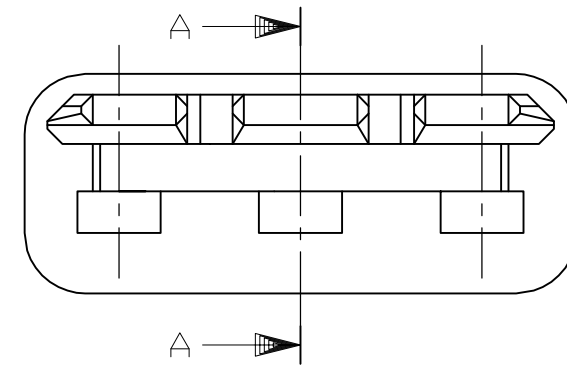

THIS DRAWING IS UNPUBLISHED.

RELEASED FOR PUBLICATION

ALL RIGHTS RESERVED.

© COPYRIGHT - By -

REVISIONS

P	LTR	DESCRIPTION	DATE	DWN	APVD
	C2	REVISED	ECR-18-009736	22JUN2018	TS HY

1. 本品は、プラグハウジング型番174357及び2822390に装着される。

1. TO BE MATED WITH PLUG HOUSING PART NUMBER 174357 AND 2822390

HB	自然色 (NATURAL)	1-174358-1
V-2	黄 (YELLOW)	174358-7
使用材料難燃グレード (FLAMMABILITY OF MATERIAL)	色 (COLOR)	型番 (PART NUMBER)

THIS DRAWING IS A CONTROLLED DOCUMENT.		DWN K.ODA 8/19'87	 TE Connectivity Ltd.		
DIMENSIONS: mm		CHK Y.MATSUSAKA 8/24'87			
TOLERANCES UNLESS OTHERWISE SPECIFIED:		APVD M.NOGUCHI 8/25'87	NAME 3P. ECONOSEAL J-MARKII+ CONNECTOR DOUBLE LOCK PLATE FOR PLUG HOUSING		
0 PLC ± - 1 PLC ± - 2 PLC ± - 3 PLC ± - 4 PLC ± - ANGLES ± -		PRODUCT SPEC 108-5262	SIZE A3		
MATERIAL PBT		FINISH -	APPLICATION SPEC -	CAGE CODE 00779	DRAWING NO C-174358
GENERAL TOLERANCE 0 < * ≤ 10 : ±0.2 10 < * ≤ 30 : ±0.25 30 < * ≤ 100 : ±0.3 ANGLES : ±3°		WEIGHT 0.19 g	RESTRICTED TO -	SCALE 5:1	SHEET 1 OF 1
CUSTOMER DRAWING			REV C2		