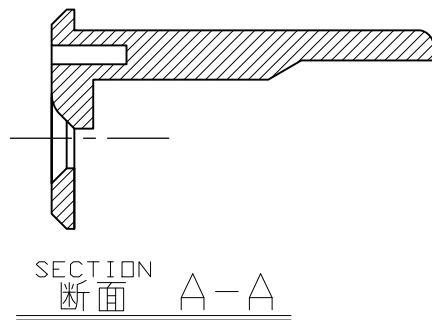

THIS DRAWING IS UNPUBLISHED.

RELEASED FOR PUBLICATION

ALL RIGHTS RESERVED.

© COPYRIGHT - By -

REVISIONS

P	LTR	DESCRIPTION	DATE	DWN	APVD
	C2	REVISED	ECR-18-009736	22JUN2018	TS HY

1. 本品は、プラグハウジング型番174357及び2822390に装着される。

1. TO BE MATED WITH PLUG HOUSING PART NUMBER 174357 AND 2822390

HB	自然色 (NATURAL)	1-174358-1
V-2	黄 (YELLOW)	174358-7
使用材料難燃グレード (FLAMMABILITY OF MATERIAL)	色 (COLOR)	型番 (PART NUMBER)

THIS DRAWING IS A CONTROLLED DOCUMENT.		DWN K.ODA 8/19'87	 TE Connectivity Ltd.		
DIMENSIONS: mm		CHK Y.MATSUSAKA 8/24'87			
TOLERANCES UNLESS OTHERWISE SPECIFIED:		APVD M.NOGUCHI 8/25'87	NAME 3P. ECONOSEAL J-MARKII+ CONNECTOR DOUBLE LOCK PLATE FOR PLUG HOUSING		
0 PLC ± - 1 PLC ± - 2 PLC ± - 3 PLC ± - 4 PLC ± - ANGLES ± -		PRODUCT SPEC 108-5262	SIZE A3		
MATERIAL PBT		FINISH -	APPLICATION SPEC -	CAGE CODE 00779	DRAWING NO C-174358
GENERAL TOLERANCE 0 < * ≤ 10 : ±0.2 10 < * ≤ 30 : ±0.25 30 < * ≤ 100 : ±0.3 ANGLES : ±3°		WEIGHT 0.19 g	RESTRICTED TO -	SCALE 5:1	SHEET 1 OF 1
CUSTOMER DRAWING			REV C2		