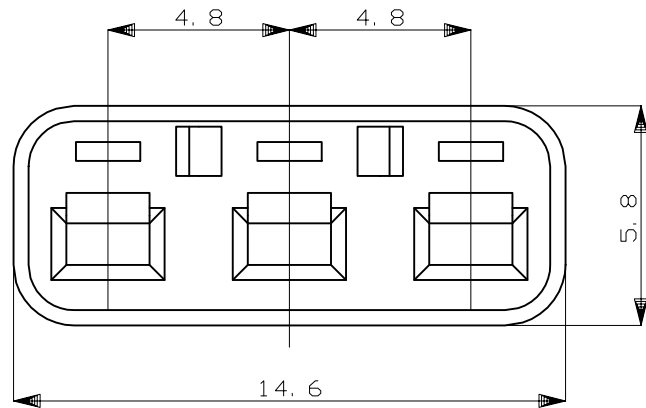

THIS DRAWING IS UNPUBLISHED.

RELEASED FOR PUBLICATION

ALL RIGHTS RESERVED.

© COPYRIGHT - By -

REVISIONS

P	LTR	DESCRIPTION	DATE	DWN	APVD
	C2	REVISED	ECR-18-009736	22JUN2018	TS HY

1. 本品は、プラグハウジング型番174357及び2822390に装着される。

1. TO BE MATED WITH PLUG HOUSING PART NUMBER 174357 AND 2822390

HB	自然色 (NATURAL)	1-174358-1
V-2	黄 (YELLOW)	174358-7
使用材料難燃グレード (FLAMMABILITY OF MATERIAL)	色 (COLOR)	型番 (PART NUMBER)

THIS DRAWING IS A CONTROLLED DOCUMENT.		DWN K.ODA 8/19'87	TE Connectivity Ltd.		
DIMENSIONS: mm		CHK Y.MATSUSAKA 8/24'87			
TOLERANCES UNLESS OTHERWISE SPECIFIED:		APVD M.NOGUCHI 8/25'87	NAME 3P. ECONOSEAL J-MARKII+ CONNECTOR DOUBLE LOCK PLATE FOR PLUG HOUSING		
0 PLC ± - 1 PLC ± - 2 PLC ± - 3 PLC ± - 4 PLC ± - ANGLES ± -		PRODUCT SPEC 108-5262	SIZE A3		
MATERIAL PBT		FINISH -	APPLICATION SPEC -	CAGE CODE 00779	DRAWING NO C-174358
GENERAL TOLERANCE 0 < * ≤ 10 : ±0.2 10 < * ≤ 30 : ±0.25 30 < * ≤ 100 : ±0.3 ANGLES : ±3°		WEIGHT 0.19 g	RESTRICTED TO -	SCALE 5:1	SHEET 1 OF 1
CUSTOMER DRAWING			REV C2