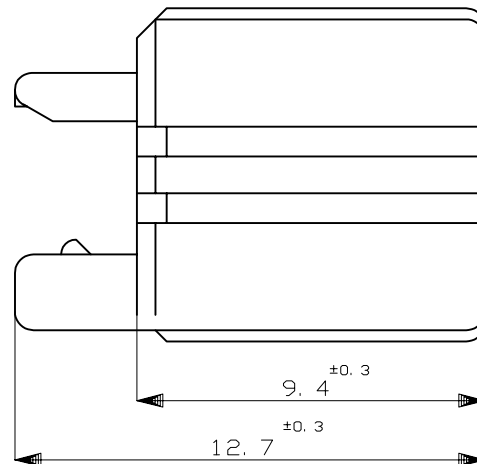

1. 本品は、キャップハウジング型番174359に装着される。

1. TO BE MATED WITH CAP HOUSING (PN:174359)

HB	自然色 (NATURAL)	1-174360-1
V-2	黄 (YELLOW)	174360-7
使用材料難燃グレード (FLAMMABILITY OF MATERIAL)	色 (COLOR)	型番 (PART NUMBER)

THIS DRAWING IS A CONTROLLED DOCUMENT.		DWN	K.ODA	8/19'87	 TE Connectivity		
DIMENSIONS: mm		CHK	Y.MATSUSAKA	8/24'87			
TOLERANCES UNLESS OTHERWISE SPECIFIED:		APVD	M.NOGUCHI	8/25'87			
0 PLC ±- 1 PLC ±- 2 PLC ±- 3 PLC ±- 4 PLC ±- ANGLES ±-		PRODUCT SPEC	108-5262				
MATERIAL		APPLICATION SPEC	-		NAME	3P. ECONOSEAL J-MARKII+ CONNECTOR DOUBLE LOCK PLATE FOR CAP HOUSING	
PBT		FINISH	-		SIZE	A3	
GENERAL TOLERANCE		WEIGHT		-		CAGE CODE	00779
0 < * ≤ 10 : ±0.2	CUSTOMER DRAWING		SCALE		5:1	DRAWING NO	C=174360
10 < * ≤ 30 : ±0.25	RESTRICTED TO		SHEET		1 of 1	REV	C1
30 < * ≤ 100 : ±0.3							
ANGLES : ±3°							