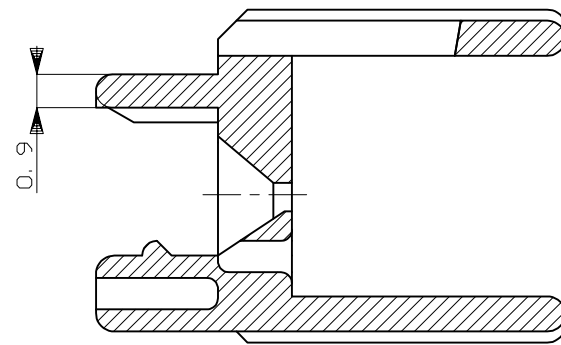

THIS DRAWING IS UNPUBLISHED.

RELEASED FOR PUBLICATION

ALL RIGHTS RESERVED.

© COPYRIGHT - By -

LOC	DIST	REVISIONS					
		P	LTR	DESCRIPTION	DATE	DWN	APVD
J	-	C1	REVISED	ECR-15-000191	08JAN2014	TS	KB

SECTION 断面 A-A

1. 本品は、キャップハウジング型番174359に装着される。

1. TO BE MATED WITH CAP HOUSING (PN:174359)

HB	自然色 (NATURAL)	1-174360-1
V-2	黄 (YELLOW)	174360-7
使用材料難燃グレード (FLAMMABILITY OF MATERIAL)	色 (COLOR)	型番 (PART NUMBER)

THIS DRAWING IS A CONTROLLED DOCUMENT.		DWN	K.ODA	8/19'87	 TE Connectivity		
DIMENSIONS: mm		CHK	Y.MATSUSAKA	8/24'87			
TOLERANCES UNLESS OTHERWISE SPECIFIED:		APVD	M.NOGUCHI	8/25'87			
0 PLC ±- 1 PLC ±- 2 PLC ±- 3 PLC ±- 4 PLC ±- ANGLES ±-		PRODUCT SPEC	108-5262				
MATERIAL		APPLICATION SPEC	-		NAME	3P. ECONOSEAL J-MARKII+ CONNECTOR DOUBLE LOCK PLATE FOR CAP HOUSING	
PBT		FINISH	-		SIZE	A3	
GENERAL TOLERANCE		WEIGHT		-		CAGE CODE	00779
0 < * ≤ 10 : ±0.2	CUSTOMER DRAWING		SCALE		5:1	DRAWING NO	C=174360
10 < * ≤ 30 : ±0.25	RESTRICTED TO		SHEET		1 of 1	REV	C1
30 < * ≤ 100 : ±0.3							
ANGLES : ±3°							