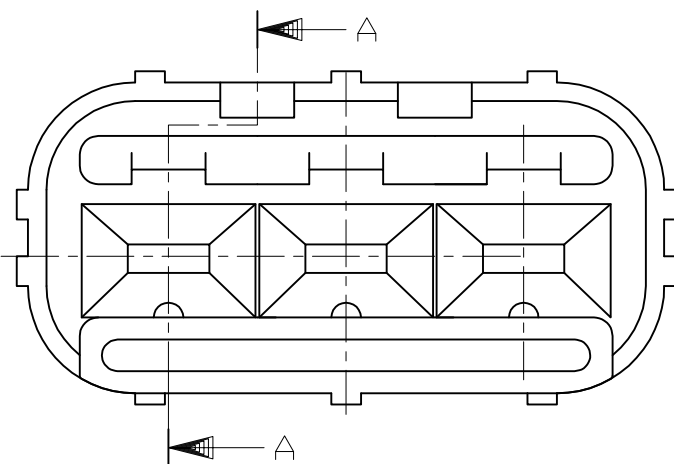

THIS DRAWING IS UNPUBLISHED.

RELEASED FOR PUBLICATION

ALL RIGHTS RESERVED.

© COPYRIGHT - By -

LOC	DIST	REVISIONS					
		P	LTR	DESCRIPTION	DATE	DWN	APVD
J	-	C1	REVISED	ECR-15-000191	08JAN2014	TS	KB

SECTION 断面 A-A

1. 本品は、キャップハウジング型番174359に装着される。

1. TO BE MATED WITH CAP HOUSING (PN:174359)

HB	自然色 (NATURAL)	1-174360-1
V-2	黄 (YELLOW)	174360-7
使用材料難燃グレード (FLAMMABILITY OF MATERIAL)	色 (COLOR)	型番 (PART NUMBER)

THIS DRAWING IS A CONTROLLED DOCUMENT.		DWN	K.ODA	8/19'87	 TE Connectivity		
DIMENSIONS: mm		CHK	Y.MATSUSAKA	8/24'87			
TOLERANCES UNLESS OTHERWISE SPECIFIED:		APVD	M.NOGUCHI	8/25'87			
0 PLC ±- 1 PLC ±- 2 PLC ±- 3 PLC ±- 4 PLC ±- ANGLES ±-		PRODUCT SPEC	108-5262				
MATERIAL		APPLICATION SPEC	-		NAME	3P. ECONOSEAL J-MARKII+ CONNECTOR DOUBLE LOCK PLATE FOR CAP HOUSING	
PBT		FINISH	-		SIZE	A3	
GENERAL TOLERANCE		WEIGHT		-		CAGE CODE	00779
0 < * ≤ 10 : ±0.2	CUSTOMER DRAWING		SCALE		5:1	DRAWING NO	C=174360
10 < * ≤ 30 : ±0.25	RESTRICTED TO		SHEET		1 of 1	REV	C1
30 < * ≤ 100 : ±0.3							
ANGLES : ±3°							