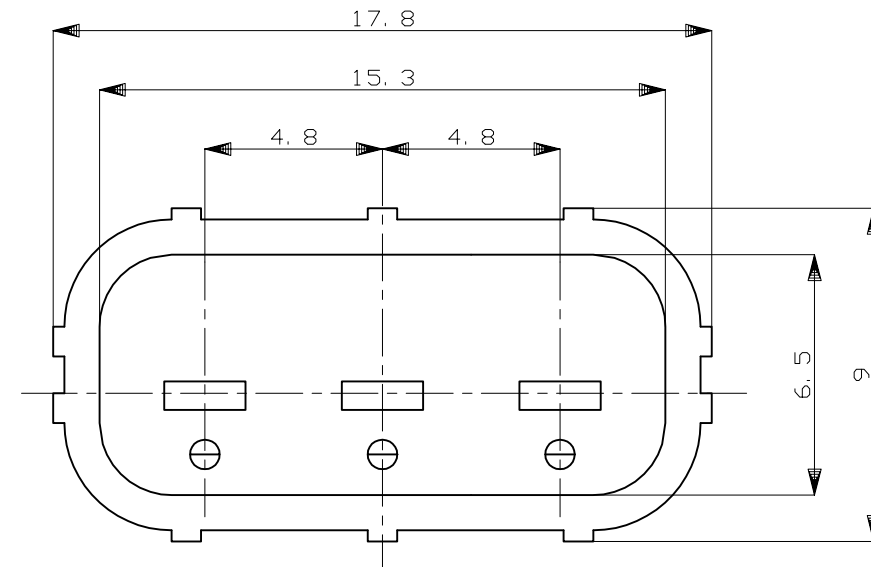

1. 本品は、キャップハウジング型番174359に装着される。

1. TO BE MATED WITH CAP HOUSING (PN:174359)

HB	自然色 (NATURAL)	1-174360-1
V-2	黄 (YELLOW)	174360-7
使用材料難燃グレード (FLAMMABILITY OF MATERIAL)	色 (COLOR)	型番 (PART NUMBER)

THIS DRAWING IS A CONTROLLED DOCUMENT.		DWN	K.ODA	8/19'87	 TE Connectivity		
DIMENSIONS: mm		CHK	Y.MATSUSAKA	8/24'87			
TOLERANCES UNLESS OTHERWISE SPECIFIED:		APVD	M.NOGUCHI	8/25'87			
0 PLC ±- 1 PLC ±- 2 PLC ±- 3 PLC ±- 4 PLC ±- ANGLES ±-		PRODUCT SPEC	108-5262				
MATERIAL		APPLICATION SPEC	-		NAME	3P. ECONOSEAL J-MARKII+ CONNECTOR DOUBLE LOCK PLATE FOR CAP HOUSING	
PBT		FINISH	-		SIZE	A3	
GENERAL TOLERANCE		WEIGHT		-		CAGE CODE	00779
0 < * ≤ 10 : ±0.2	CUSTOMER DRAWING		SCALE		5:1	DRAWING NO	C=174360
10 < * ≤ 30 : ±0.25	RESTRICTED TO		SHEET		1 of 1	REV	C1
30 < * ≤ 100 : ±0.3							
ANGLES : ±3°							