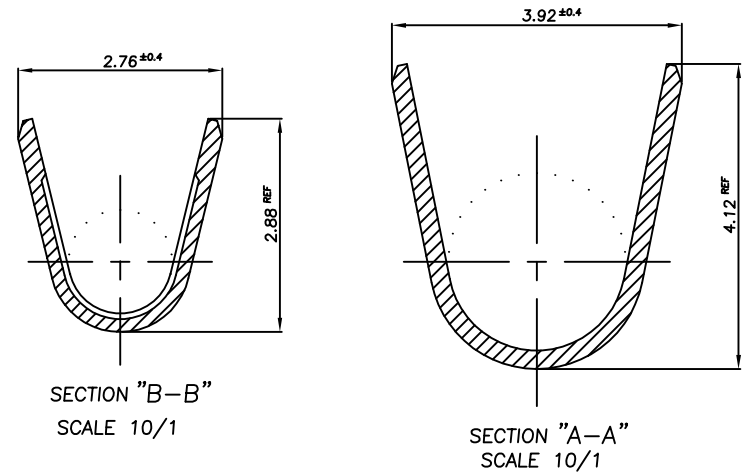

NOTES
 ▲ THREE SERRATION CENTERED IN WIRE BARREL
 ▲ SEVEN SERRATION CENTERED IN WIRE BARREL

▲ ALUMINUM 0.75 SQ	PRE-TINNED	CuNiSi Alloy, 0.25THK	9-1743655-1
▲ 0.75-1.25 SQ	PRE-TINNED	CuNiSi Alloy, 0.25THK	1743655-1
WIRE RANGE	FINISH	MATERIAL	PART NUMBER

THIS DRAWING IS A CONTROLLED DOCUMENT FOR TYCO ELECTRONICS CORPORATION IT IS SUBJECT TO CHANGE AND THE CONTROLLING ENGINEERING ORGANIZATION SHOULD BE CONTACTED FOR THE LATEST REVISION.

DIMENSIONS: MM	TOLERANCES UNLESS OTHERWISE SPECIFIED: 0 <XX<10 ± 0.2 10 ≤ XX <30 ± 0.25 ANGLES ± 3°	DWN KT JUNG CHK KT LIM APVD HG CHD PRODUCT SPEC APPLICATION SPEC	TE Connectivity NAME .090III MLC RECEP CONTACT (M)	
MATERIAL SEE TABLE	FINISH SEE TABLE	WEIGHT	SIZE A3	CAGE CODE 00779
		DRAWING NO C-1743655		RESTRICTED TO -
		CUSTOMER DRAWING		SCALE 5/1 SHEET 1 OF 1 REV B1