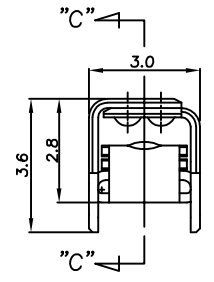

NOTES
 ▲ THREE SERRATION CENTERED IN WIRE BARREL
 ▲ SEVEN SERRATION CENTERED IN WIRE BARREL

▲ ALUMINUM 0.75 SQ	PRE-TINNED	CuNiSi Alloy, 0.25THK	9-1743655-1
▲ 0.75-1.25 SQ	PRE-TINNED	CuNiSi Alloy, 0.25THK	1743655-1
WIRE RANGE	FINISH	MATERIAL	PART NUMBER

THIS DRAWING IS A CONTROLLED DOCUMENT FOR TYCO ELECTRONICS CORPORATION IT IS SUBJECT TO CHANGE AND THE CONTROLLING ENGINEERING ORGANIZATION SHOULD BE CONTACTED FOR THE LATEST REVISION.

DIMENSIONS: MM	TOLERANCES UNLESS OTHERWISE SPECIFIED: 0 <XX<10 ± 0.2 10 ≤ XX <30 ± 0.25 ANGLES ± 3°	DWN KT JUNG CHK KT LIM APVD HG CHD PRODUCT SPEC APPLICATION SPEC	TE Connectivity NAME .090III MLC RECEP CONTACT (M)	
MATERIAL SEE TABLE	FINISH SEE TABLE	WEIGHT	SIZE A3	CAGE CODE 00779
		DRAWING NO C-1743655		RESTRICTED TO -
		CUSTOMER DRAWING		SCALE 5/1 SHEET 1 OF 1 REV B1