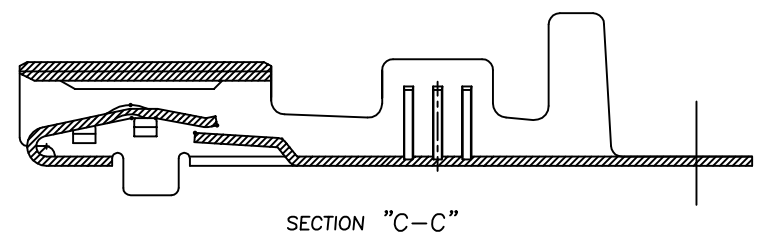

NOTES
 ▲ THREE SERRATION CENTERED IN WIRE BARREL
 ▲ SEVEN SERRATION CENTERED IN WIRE BARREL

▲ ALUMINUM 0.75 SQ	PRE-TINNED	CuNiSi Alloy, 0.25THK	9-1743655-1
▲ 0.75-1.25 SQ	PRE-TINNED	CuNiSi Alloy, 0.25THK	1743655-1
WIRE RANGE	FINISH	MATERIAL	PART NUMBER

THIS DRAWING IS A CONTROLLED DOCUMENT FOR TYCO ELECTRONICS CORPORATION IT IS SUBJECT TO CHANGE AND THE CONTROLLING ENGINEERING ORGANIZATION SHOULD BE CONTACTED FOR THE LATEST REVISION.

DIMENSIONS: MM	TOLERANCES UNLESS OTHERWISE SPECIFIED: 0 <XX<10 ± 0.2 10 ≤ XX <30 ± 0.25 ANGLES ± 3°	DWN KT JUNG CHK KT LIM APVD HG CHD PRODUCT SPEC APPLICATION SPEC	TE Connectivity NAME .090III MLC RECEP CONTACT (M)	
MATERIAL SEE TABLE	FINISH SEE TABLE	WEIGHT	SIZE A3	CAGE CODE 00779
		DRAWING NO C-1743655		RESTRICTED TO -
		CUSTOMER DRAWING		SCALE 5/1 SHEET 1 OF 1 REV B1