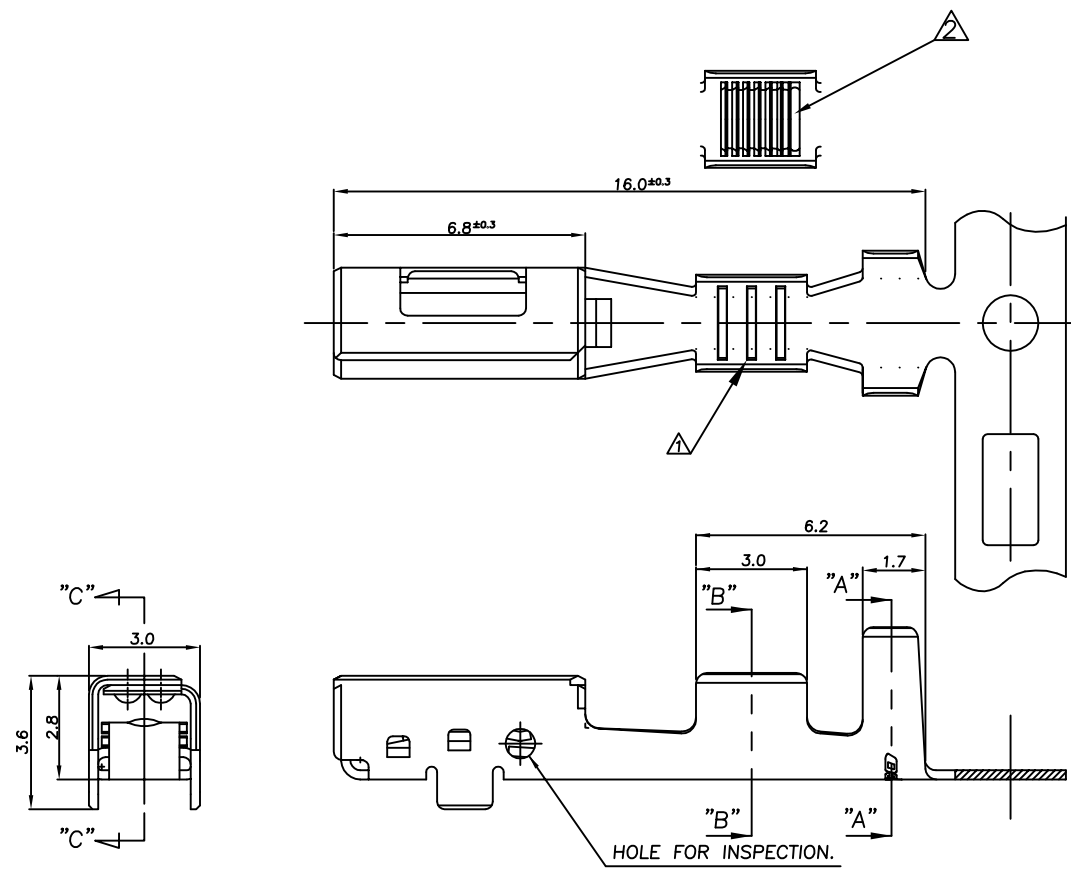

NOTES
 ▲ THREE SERRATION CENTERED IN WIRE BARREL
 ▲ SEVEN SERRATION CENTERED IN WIRE BARREL

▲ ALUMINUM 0.75 SQ	PRE-TINNED	CuNiSi Alloy, 0.25THK	9-1743655-1
▲ 0.75-1.25 SQ	PRE-TINNED	CuNiSi Alloy, 0.25THK	1743655-1
WIRE RANGE	FINISH	MATERIAL	PART NUMBER

THIS DRAWING IS A CONTROLLED DOCUMENT FOR TYCO ELECTRONICS CORPORATION IT IS SUBJECT TO CHANGE AND THE CONTROLLING ENGINEERING ORGANIZATION SHOULD BE CONTACTED FOR THE LATEST REVISION.

DIMENSIONS: MM	TOLERANCES UNLESS OTHERWISE SPECIFIED: 0 <XX<10 ± 0.2 10 ≤ XX <30 ± 0.25 ANGLES ± 3°	DWN KT JUNG CHK KT LIM APVD HG CHD PRODUCT SPEC APPLICATION SPEC	TE Connectivity NAME .090III MLC RECEP CONTACT (M)	
MATERIAL SEE TABLE	FINISH SEE TABLE	WEIGHT	SIZE A3	CAGE CODE 00779
		DRAWING NO C-1743655		RESTRICTED TO -
		CUSTOMER DRAWING		SCALE 5/1 SHEET 1 OF 1 REV B1