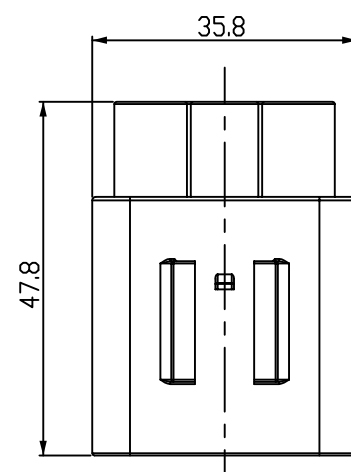

ALL RIGHTS RESERVED.

REVISIONS

P	LTR	DESCRIPTION	DATE	DWN	APVD
	A1	REVISED (ECR-15-008546)	09.JUN'15	JM	HG

- NOTES
1. APPLICABLE WIRE COVER HSG P/N : 1743274-X
 2. GENERAL TOLERANCE : ±0.3, ±3°
 3. APPLICABLE TAB CONTACT P/N :

CONTACT	SPT TERMINAL		
P/N	964310	964312	964314
WIRE SIZE(mm) ²	0.5~1.0	1.5~2.5	2.5~4.0

4. APPLICABLE WIRE SEAL P/N :

PART NO.	WIRE INSULATION DIAMETER(mm)	COLOR
963243-1	1.4~2.1	BLUE
963244-1	2.2~3.0	WHITE
963245-1	3.4~3.7	YELLOW
100132-1	CAVITY PLUG	BLACK