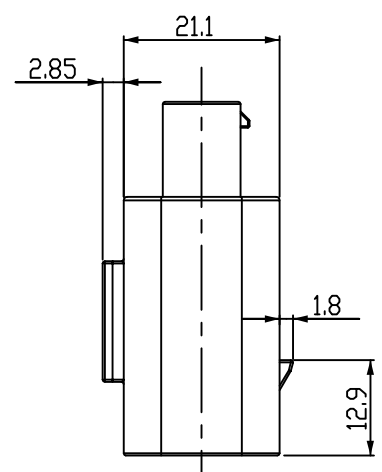

ALL RIGHTS RESERVED.

REVISIONS

P	LTR	DESCRIPTION	DATE	DWN	APVD
	A1	REVISED (ECR-15-008546)	09.JUN'15	JM	HG

- NOTES
1. APPLICABLE WIRE COVER HSG P/N : 1743274-X
 2. GENERAL TOLERANCE : ±0.3, ±3°
 3. APPLICABLE TAB CONTACT P/N :

CONTACT	SPT TERMINAL		
P/N	964310	964312	964314
WIRE SIZE(mm) ²	0.5~1.0	1.5~2.5	2.5~4.0

4. APPLICABLE WIRE SEAL P/N :

PART NO.	WIRE INSULATION DIAMETER(mm)	COLOR
963243-1	1.4~2.1	BLUE
963244-1	2.2~3.0	WHITE
963245-1	3.4~3.7	YELLOW
100132-1	CAVITY PLUG	BLACK

(A1)	1	BLACK	PBT-GF15	CAP HSG	1743757-2
	NO.	COLOR/FINISH	MATERIAL	DESCRIPTION	P/N

THIS DRAWING IS A CONTROLLED DOCUMENT.		DWN JM JEON			
DIMENSIONS: MM		CHK JW JUNG			
TOLERANCES UNLESS OTHERWISE SPECIFIED:		APVD HG CHO	NAME CAP HSG FOR SPT SEALED 3POS CONN'R		
0 PLC ±		PRODUCT SPEC	SIZE		
1 PLC ±		APPLICATION SPEC	CAGE CODE		
2 PLC ±		WEIGHT	DRAWING NO		
3 PLC ±		CUSTOMER DRAWING	RESTRICTED TO		
4 PLC ±			-		
ANGLES ±		SCALE 1:1			
FINISH		SHEET 1 OF 1			
SEE TABLE		REV A1			