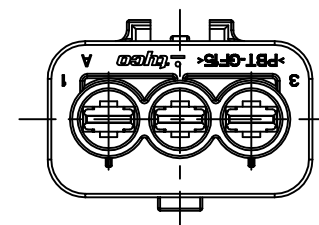

4

3

2

1

THIS DRAWING IS UNPUBLISHED.

RELEASED FOR PUBLICATION

2015

© COPYRIGHT 2006 BY TE CONNECTIVITY

ALL RIGHTS RESERVED.

REVISIONS

P	LTR	DESCRIPTION	DATE	DWN	APVD
	A1	REVISED (ECR-15-008546)	09.JUN'15	JM	HG

- NOTES
1. APPLICABLE WIRE COVER HSG P/N : 1743274-X
 2. GENERAL TOLERANCE : ±0.3, ±3°
 3. APPLICABLE TAB CONTACT P/N :

CONTACT	SPT TERMINAL		
P/N	964310	964312	964314
WIRE SIZE(mm) ²	0.5~1.0	1.5~2.5	2.5~4.0

4. APPLICABLE WIRE SEAL P/N :

PART NO.	WIRE INSULATION DIAMETER(mm)	COLOR
963243-1	1.4~2.1	BLUE
963244-1	2.2~3.0	WHITE
963245-1	3.4~3.7	YELLOW
100132-1	CAVITY PLUG	BLACK