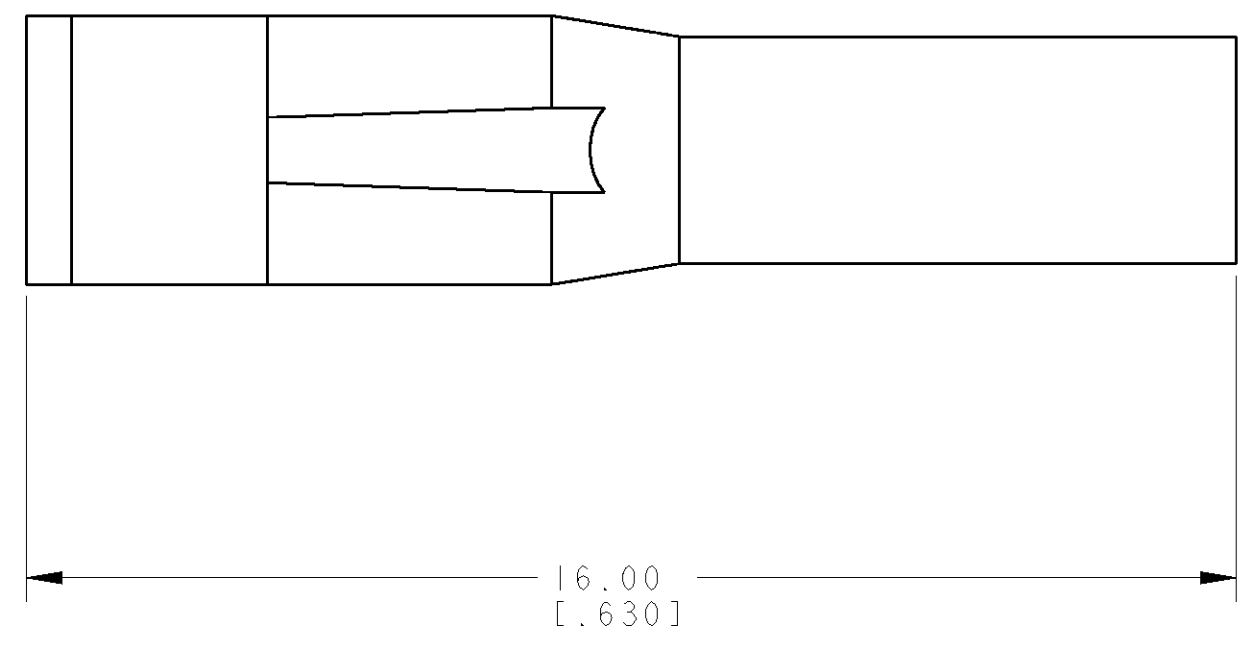

LOC		DIST		REVISIONS			
CM	00	P	LTR	DESCRIPTION	DATE	DWN	APVD
		0		REVISED PER 0638-1032-04	10NOV04	KW	JE

1744042-1  
PART NUMBER

METRIC

<small>THE DIMENSIONS IN THIS DRAWING ARE UNLESS OTHERWISE SPECIFIED IN MILLIMETERS OR INCHES. DIMENSIONS ARE TO BE TAKEN TO THE CENTER OF THE HOLE UNLESS OTHERWISE SPECIFIED.</small>		DWN B. WHITAKER 10NOV2004	Tyco Electronics Harrisburg, PA 17105-3608
DIMENSIONS: mm [INCHES]	TOLERANCES UNLESS OTHERWISE SPECIFIED:	ENR J. ELLIS 10NOV2004	NAME LOOSE PIECE CONTACT, 16 - 20 AWG, AMP POWER SERIES 15
0 PLC ± 1 PLC ±0.5 [0.02] 2 PLC ±0.13 [0.005] 3 PLC ± 4 PLC ±	ANGLES 40°±30°	APVD J. ELLIS 10NOV2004	PRODUCT SPEC - APPLICATION SPEC - WEIGHT - FINISH SILVER
MATERIAL COPPER	FINISH SILVER	CUSTOMER DRAWING	SIZE CAGE CODE DRAWING NO A100779C=1744042 RESTRICTED TO - SCALE 10:1 SHEET 1 OF 1 REV 0