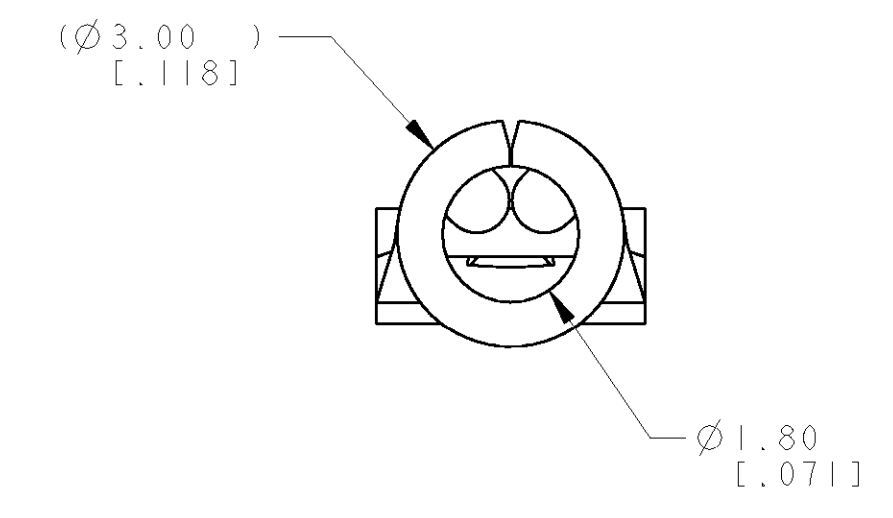

LOC		DIST		REVISIONS			
CM	00	P	LTR	DESCRIPTION	DATE	DWN	APVD
		0		REVISED PER 0638-1032-04	10NOV04	KW	JE

1744042-1  
PART NUMBER

METRIC

<small>THE DIMENSIONS IN THIS DRAWING ARE UNLESS OTHERWISE SPECIFIED IN MILLIMETERS OR INCHES. DIMENSIONS ARE TO BE TAKEN TO THE CENTER OF THE HOLE UNLESS OTHERWISE SPECIFIED.</small>		DWN B. WHITAKER 10NOV2004	Tyco Electronics Harrisburg, PA 17105-3608
DIMENSIONS: mm [INCHES]	TOLERANCES UNLESS OTHERWISE SPECIFIED:	ENR J. ELLIS 10NOV2004	NAME LOOSE PIECE CONTACT, 16 - 20 AWG, AMP POWER SERIES 15
0 PLC ± 1 PLC ±0.5 [0.02] 2 PLC ±0.13 [0.005] 3 PLC ± 4 PLC ±	ANGLES 40°±30°	APVD J. ELLIS 10NOV2004	PRODUCT SPEC - APPLICATION SPEC - WEIGHT - FINISH SILVER
MATERIAL COPPER	FINISH SILVER	CUSTOMER DRAWING	SIZE CAGE CODE DRAWING NO A100779C=1744042 RESTRICTED TO - SCALE 10:1 SHEET 1 OF 1 REV 0