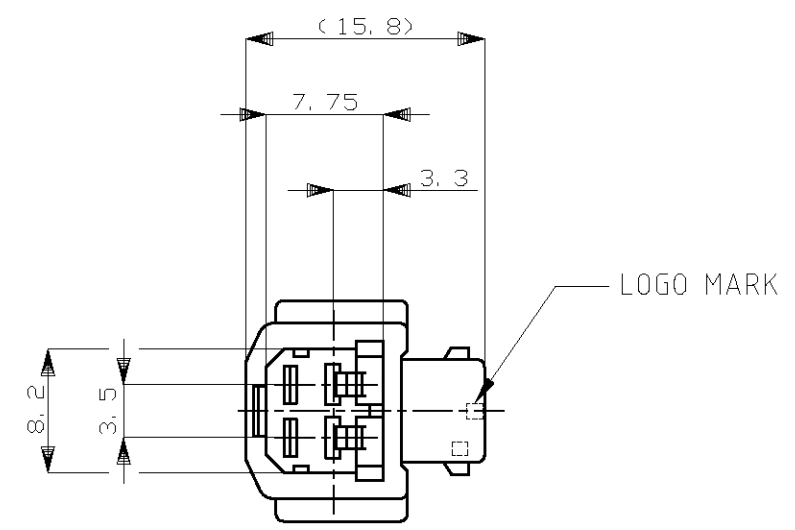

THIS DRAWING IS UNPUBLISHED. RELEASED FOR PUBLICATION
 © COPYRIGHT - By - ALL RIGHTS RESERVED.

LOC	DIST	REVISIONS					
J	-	P	LTR	DESCRIPTION	DATE	DWN	APVD
		H1	REVISED	ECR-13-007843	13MAY2013	TS	KB

- △ 1. MUST BE KEPT BETWEEN [-A-] AND 2mm
 - 2. THE MATING PLUG HOUSING PART NUMBER 174463
 - 3. APPLIED TAB CONTACT ; PN 173645, 173633.
- △ 1. [-A-] 面より2mmの範囲で測定
 - 2. 嵌合相手ハウジング型番 174463
 - 3. 内装するタブコンタクトは型番 173645, 173633

OBSOLETE	黄 (YELLOW)	174460-7
OBSOLETE	灰 (GRAY)	174460-6
OBSOLETE	青 (BLUE)	174460-5
	黒 (BLACK)	174460-2
	白 (WHITE)	174460-1
	色 (COLOR)	型番 (PART NUMBER)

TOLERANCE UNLESS OTHERWISE SPECIFIED: 一般公差

0 < x ≤ 10	: ±0.2
10 < x ≤ 30	: ±0.25
30 < x ≤ 100	: ±0.3
ANGLE ; 角度	: ±3°

THIS DRAWING IS A CONTROLLED DOCUMENT.

DIMENSIONS: 単位: 耗 mm	TOLERANCES UNLESS OTHERWISE SPECIFIED: 一般公差	DWN S.FUJITA 18AUG08	STE TE Connectivity	
	0 PLC ±- 1 PLC ±- 2 PLC ±- 3 PLC ±- 4 PLC ±- ANGLES ±-	CHK K.BETSUI 18AUG08		
MATERIAL 材料 PBT	FINISH 仕上 -	APVD K.BETSUI 18AUG08	NAME 名称 .070 SERIES MULTILOCK I/O CONNECTOR 2POSITION CAP HOUSING W-W	
		PRODUCT SPEC 製品規格 108-5264	SIZE A3	CAGE CODE 00779
		APPLICATION SPEC 取付適用規格 114-5092	DRAWING NO 番号 C-174460	RESTRICTED TO -
		WEIGHT 2.1 g	SCALE 尺度 2:1	SHEET 1 OF 1
		CUSTOMER DRAWING		REV H1