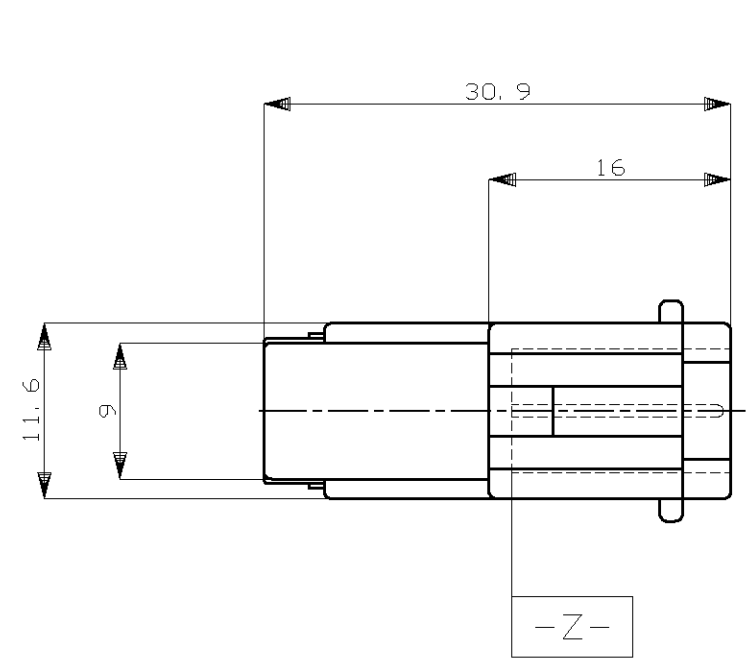

THIS DRAWING IS UNPUBLISHED. RELEASED FOR PUBLICATION
 © COPYRIGHT - By - ALL RIGHTS RESERVED.

LOC	DIST	REVISIONS					
J	-	P	LTR	DESCRIPTION	DATE	DWN	APVD
		H1	REVISED	ECR-13-007843	13MAY2013	TS	KB

- △ 1. MUST BE KEPT BETWEEN [-A-] AND 2mm
 - 2. THE MATING PLUG HOUSING PART NUMBER 174463
 - 3. APPLIED TAB CONTACT ; PN 173645, 173633.
- △ 1. [-A-] 面より2mmの範囲で測定
 - 2. 嵌合相手ハウジング型番 174463
 - 3. 内装するタブコンタクトは型番 173645, 173633

OBSOLETE	黄 (YELLOW)	174460-7
OBSOLETE	灰 (GRAY)	174460-6
OBSOLETE	青 (BLUE)	174460-5
	黒 (BLACK)	174460-2
	白 (WHITE)	174460-1
	色 (COLOR)	型番 (PART NUMBER)

TOLERANCE UNLESS OTHERWISE SPECIFIED: 一般公差

0 < x ≤ 10	: ±0.2
10 < x ≤ 30	: ±0.25
30 < x ≤ 100	: ±0.3
ANGLE ; 角度	: ±3°

THIS DRAWING IS A CONTROLLED DOCUMENT.

DIMENSIONS: 単位: 耗 mm	TOLERANCES UNLESS OTHERWISE SPECIFIED: 一般公差	DWN S.FUJITA 18AUG08	STE TE Connectivity	
	0 PLC ±- 1 PLC ±- 2 PLC ±- 3 PLC ±- 4 PLC ±- ANGLES ±-	CHK K.BETSUI 18AUG08		
MATERIAL 材料 PBT	FINISH 仕上 -	APVD K.BETSUI 18AUG08	NAME 名称 .070 SERIES MULTILOCK I/O CONNECTOR 2POSITION CAP HOUSING W-W	
		PRODUCT SPEC 製品規格 108-5264	SIZE A3	CAGE CODE 00779
		APPLICATION SPEC 取付適用規格 114-5092	DRAWING NO 番号 C-174460	RESTRICTED TO -
		WEIGHT 2.1 g	SCALE 尺度 2:1	SHEET 1 OF 1
		CUSTOMER DRAWING		REV H1