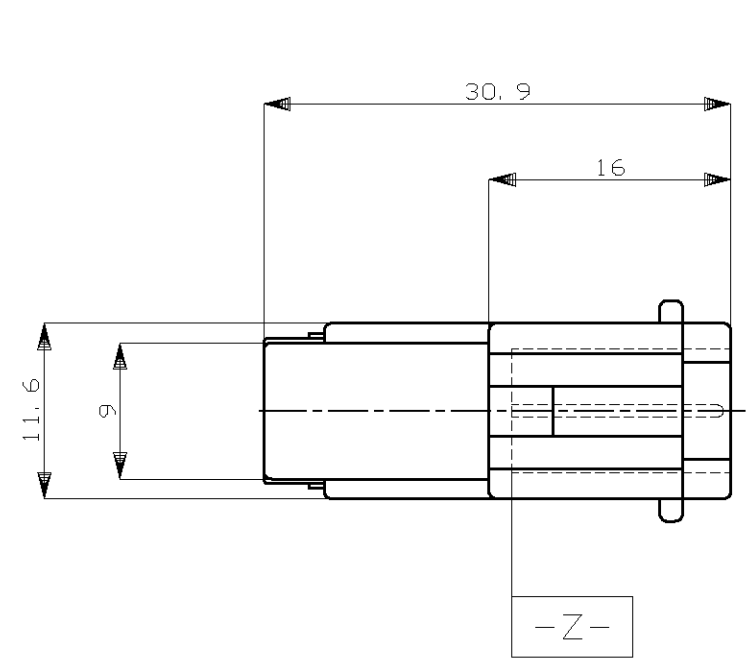

THIS DRAWING IS UNPUBLISHED. RELEASED FOR PUBLICATION
 © COPYRIGHT - By - ALL RIGHTS RESERVED.

LOC	DIST	REVISIONS					
J	-	P	LTR	DESCRIPTION	DATE	DWN	APVD
		H1	REVISED	ECR-13-007843	13MAY2013	TS	KB

- △1. MUST BE KEPT BETWEEN [-A-] AND 2mm
 - 2. THE MATING PLUG HOUSING PART NUMBER 174463
 - 3. APPLIED TAB CONTACT ; PN 173645, 173633.
- △1. [-A-] 面より2mmの範囲で測定
 - 2. 嵌合相手ハウジング型番 174463
 - 3. 内装するタブコンタクトは型番 173645, 173633

OBSOLETE	黄 (YELLOW)	174460-7
OBSOLETE	灰 (GRAY)	174460-6
OBSOLETE	青 (BLUE)	174460-5
	黒 (BLACK)	174460-2
	白 (WHITE)	174460-1
	色 (COLOR)	型番 (PART NUMBER)

TOLERANCE UNLESS OTHERWISE SPECIFIED: 一般公差

0 < x ≤ 10	: ±0.2
10 < x ≤ 30	: ±0.25
30 < x ≤ 100	: ±0.3
ANGLE ; 角度	: ±3°

THIS DRAWING IS A CONTROLLED DOCUMENT.		DWN S.FUJITA 18AUG08	STE TE Connectivity	
DIMENSIONS: 単位: 耗 mm		CHK K.BETSUI 18AUG08		
TOLERANCES UNLESS OTHERWISE SPECIFIED: 一般公差		APVD K.BETSUI 18AUG08	NAME 名称 .070 SERIES MULTILOCK I/O CONNECTOR	
0 PLC ± -		PRODUCT SPEC 製品規格 108-5264	2 POSITION CAP HOUSING W-W	
1 PLC ± -		APPLICATION SPEC 取付適用規格 114-5092	SIZE A3	CAGE CODE 00779
2 PLC ± -		WEIGHT 2.1 g	DRAWING NO 番号 C-174460	RESTRICTED TO -
3 PLC ± -		CUSTOMER DRAWING		
4 PLC ± -		SCALE 尺度 2:1	SHEET 1 OF 1	REV H1
ANGLES ± -				
MATERIAL 材料 PBT	FINISH 仕上 -			