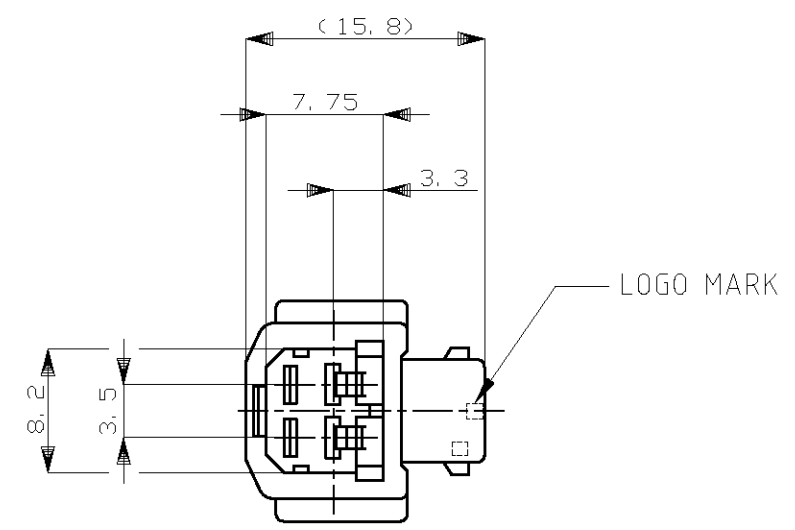

THIS DRAWING IS UNPUBLISHED. RELEASED FOR PUBLICATION
 © COPYRIGHT - By - ALL RIGHTS RESERVED.

LOC	DIST	REVISIONS					
J	-	P	LTR	DESCRIPTION	DATE	DWN	APVD
		H1	REVISED	ECR-13-007843	13MAY2013	TS	KB

- △1. MUST BE KEPT BETWEEN [-A-] AND 2mm
 - 2. THE MATING PLUG HOUSING PART NUMBER 174463
 - 3. APPLIED TAB CONTACT ; PN 173645, 173633.
- △1. [-A-] 面より2mmの範囲で測定
 - 2. 嵌合相手ハウジング型番 174463
 - 3. 内装するタブコンタクトは型番 173645, 173633

OBSOLETE	黄 (YELLOW)	174460-7
OBSOLETE	灰 (GRAY)	174460-6
OBSOLETE	青 (BLUE)	174460-5
	黒 (BLACK)	174460-2
	白 (WHITE)	174460-1
	色 (COLOR)	型番 (PART NUMBER)

TOLERANCE UNLESS OTHERWISE SPECIFIED: 一般公差

0 < x ≤ 10	: ±0.2
10 < x ≤ 30	: ±0.25
30 < x ≤ 100	: ±0.3
ANGLE ; 角度	: ±3°

THIS DRAWING IS A CONTROLLED DOCUMENT.		DWN S.FUJITA 18AUG08	STE TE Connectivity	
DIMENSIONS: 単位: 耗 mm		CHK K.BETSUI 18AUG08		
TOLERANCES UNLESS OTHERWISE SPECIFIED: 一般公差		APVD K.BETSUI 18AUG08	NAME 名称 .070 SERIES MULTILOCK I/O CONNECTOR	
0 PLC ± -		PRODUCT SPEC 製品規格 108-5264	2 POSITION CAP HOUSING W-W	
1 PLC ± -		APPLICATION SPEC 取付適用規格 114-5092	SIZE A3	CAGE CODE 00779
2 PLC ± -		WEIGHT 2.1 g	DRAWING NO 番号 C-174460	RESTRICTED TO -
3 PLC ± -		CUSTOMER DRAWING		
4 PLC ± -		SCALE 尺度 2:1	SHEET 1 OF 1	REV H1
ANGLES ± -				
MATERIAL 材料 PBT	FINISH 仕上 -			