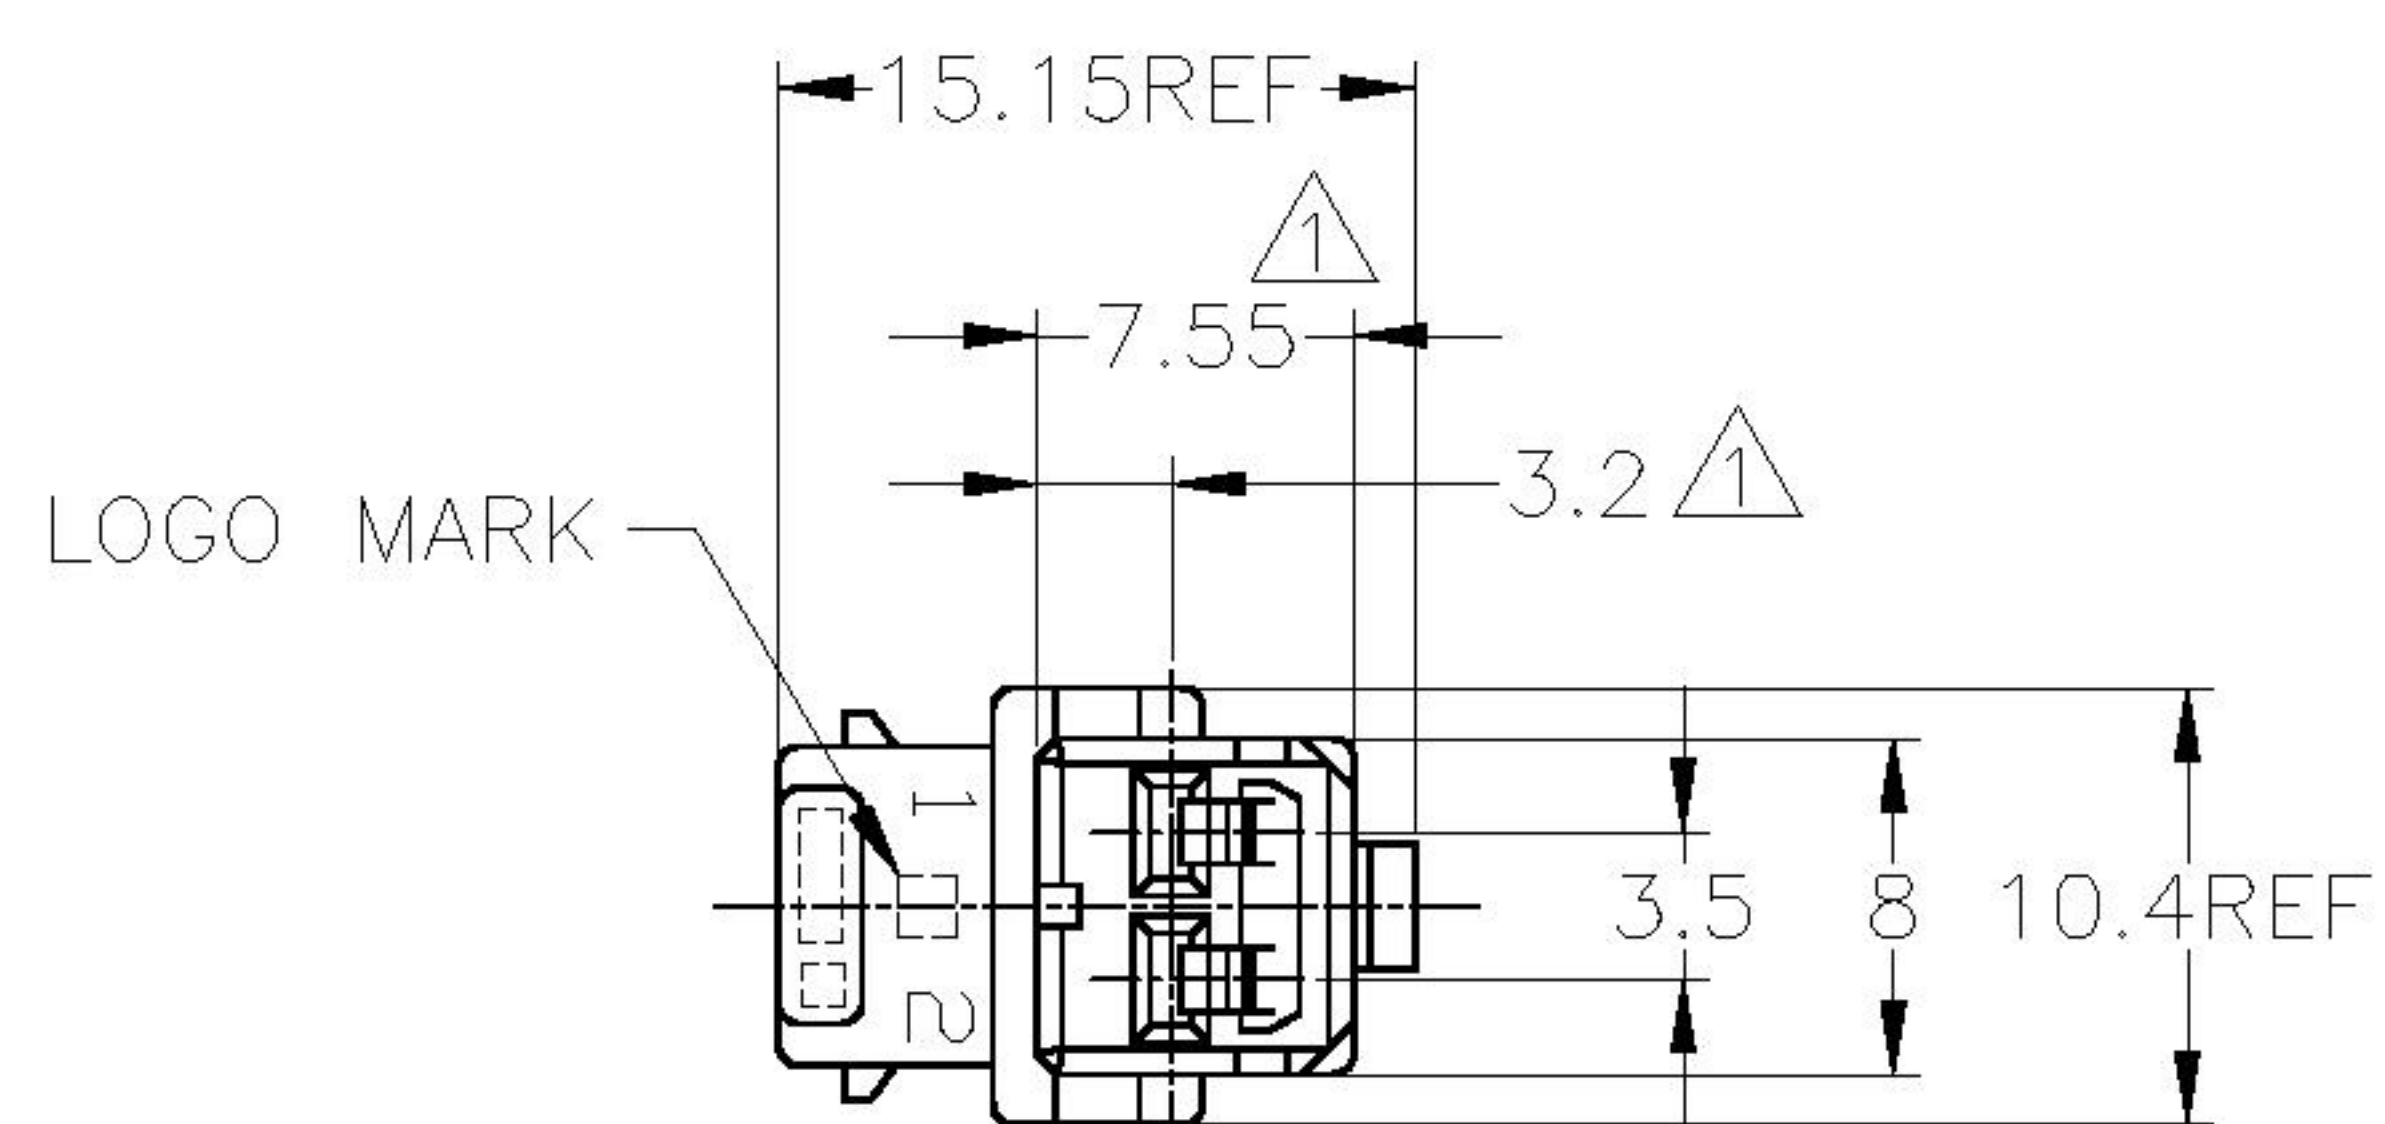

THIS DRAWING IS UNPUBLISHED. RELEASED FOR PUBLICATION
 © COPYRIGHT - By - ALL RIGHTS RESERVED.

LOC	DIST	REVISIONS						
		P	LTR	DESCRIPTION	DATE	DWN	APVD	
J	-		G5	REVISED	ECR-14-013120	05SEP2014	TS	RK

- ① MUST BE KEPT BETWEEN [-Z-] AND 2
 - 2. APPLIED RECEPTACLE CONTACT PART NUMBER ; 173631, 173630.
 - 3. APPLIED CAP HOUSING PART NUMBER ; 174460, 1318444 AND 178602
-
- ① [-Z-] 面より 2mm の範囲で測定
 - 2. 内装するリセプタクルコンタクト型番 : 173631, 173630
 - 3. 嵌合相手ハウジング型番 : 174460, 1318444 及び 178602

DWN M.SUGAWARA 25OCT06	STE TE Connectivity	
CHK K.BETSUI 25OCT06		
APVD K.BETSUI 25OCT06	NAME 名称 070 SERIES MULTI-LOCK CONNECTOR 2POSITION PLUG HOUSING (WIRE TO WIRE)	
PRODUCT SPEC 製品規格 108-5264	SIZE A3	CAGE CODE 00779
APPLICATION SPEC 取付適用規格	DRAWING NO 番号 C-174463	RESTRICTED TO -
WEIGHT -	SCALE 尺度 2:1	
CUSTOMER DRAWING		SHEET 1 OF 1
		REV G5