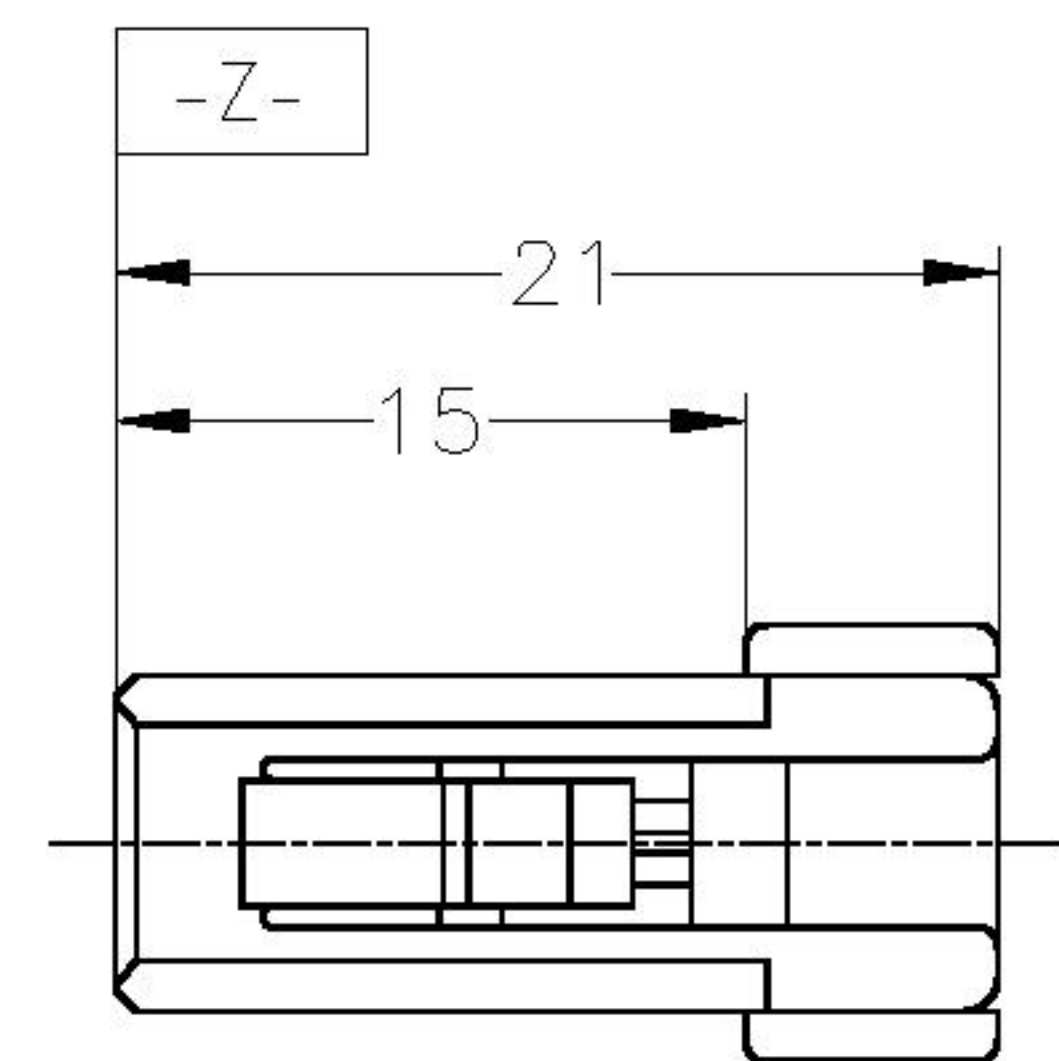

THIS DRAWING IS UNPUBLISHED. RELEASED FOR PUBLICATION
 © COPYRIGHT - By - ALL RIGHTS RESERVED.

LOC	DIST	REVISIONS						
		P	LTR	DESCRIPTION	DATE	DWN	APVD	
J	-		G5	REVISED	ECR-14-013120	05SEP2014	TS	RK

- ① MUST BE KEPT BETWEEN [-Z-] AND 2
 - 2. APPLIED RECEPTACLE CONTACT PART NUMBER ; 173631, 173630.
 - 3. APPLIED CAP HOUSING PART NUMBER ; 174460, 1318444 AND 178602
-
- ① [-Z-] 面より 2mm の範囲で測定
 - 2. 内装するリセプタクルコンタクト型番 : 173631, 173630
 - 3. 嵌合相手ハウジング型番 : 174460, 1318444 及び 178602

DWN M.SUGAWARA 25OCT06	STE TE Connectivity	
CHK K.BETSUI 25OCT06		
APVD K.BETSUI 25OCT06	NAME 名称 070 SERIES MULTI-LOCK CONNECTOR 2POSITION PLUG HOUSING (WIRE TO WIRE)	
PRODUCT SPEC 製品規格 108-5264	SIZE A3	CAGE CODE 00779
APPLICATION SPEC 取付適用規格	DRAWING NO 番号 C-174463	RESTRICTED TO -
WEIGHT -	SCALE 尺度 2:1	
CUSTOMER DRAWING		SHEET 1 OF 1
		REV G5