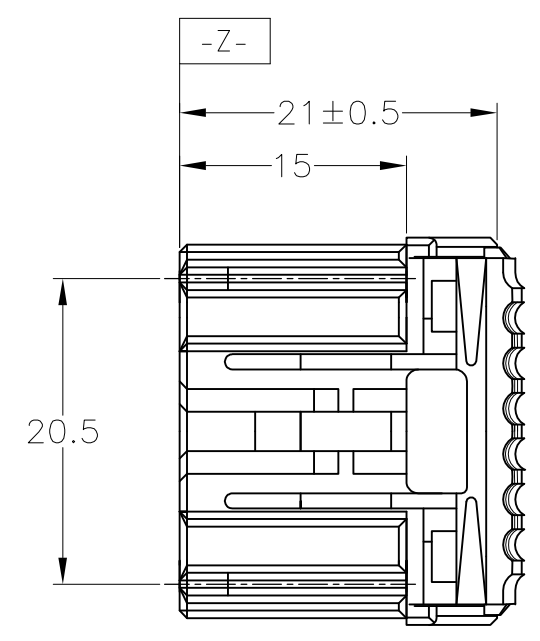

THIS DRAWING IS UNPUBLISHED. RELEASED FOR PUBLICATION
 © COPYRIGHT - By - ALL RIGHTS RESERVED.

LOC	DIST	REVISIONS			
P	LTR	DESCRIPTION	DATE	DWN	APVD
J	-	C2	REVISED PER ECO-11-005140	29MAR11	RK HMR

- ① MUST BE KEPT BETWEEN [-Z-] AND 2mm
 - 2. THE MATING CAP HOUSING PART NUMBER; 174518
 - 3. APPLIED CONTACT PART NUMBER; 173716, 175094
 - 4. APPLICABLE PRODUCT SPEC NO. 108-5280
- ① [-Z-] 面より 2mm の範囲で測定。
 - 2. 嵌合相手ハウジング型番; 174518
 - 3. 内装するリセプタクルコンタクト型番; 173716, 175094
 - 4. 適用製品規格番号; 108-5280

黄	YELLOW	174514-7
淡灰	LIGHT GRAY	6-174514-6
灰	GRAY	174514-6
白	WHITE	174514-1
色	COLOR	PART NUMBER

TOLERANCE UNLESS OTHERWISE SPECIFIED:
 一般公差

0 < x ≤ 10	: ±0.2
10 < x ≤ 30	: ±0.25
30 < x ≤ 100	: ±0.3
ANGLE ; 角度	: ±3°

THIS DRAWING IS A CONTROLLED DOCUMENT.

DIMENSIONS: mm	TOLERANCES UNLESS OTHERWISE SPECIFIED:
	0 PLC ± -
	1 PLC ± -
	2 PLC ± -
	3 PLC ± -
	4 PLC ± -
	ANGLES ± -
MATERIAL PBT	FINISH -

DWN T.SHINOHARA 07SEP10	STE TE Connectivity	
CHK K.BETSUI 07SEP10		
APVD K.BETSUI 07SEP10	NAME	
PRODUCT SPEC	HYBRID I/O CONNECTOR	
APPLICATION SPEC	16POSITION PLUG HOUSING	
WEIGHT -	SIZE A3	CAGE CODE 00779
CUSTOMER DRAWING	DRAWING NO C-174514	RESTRICTED TO -
SCALE 2:1	SHEET 1 OF 1	REV C2