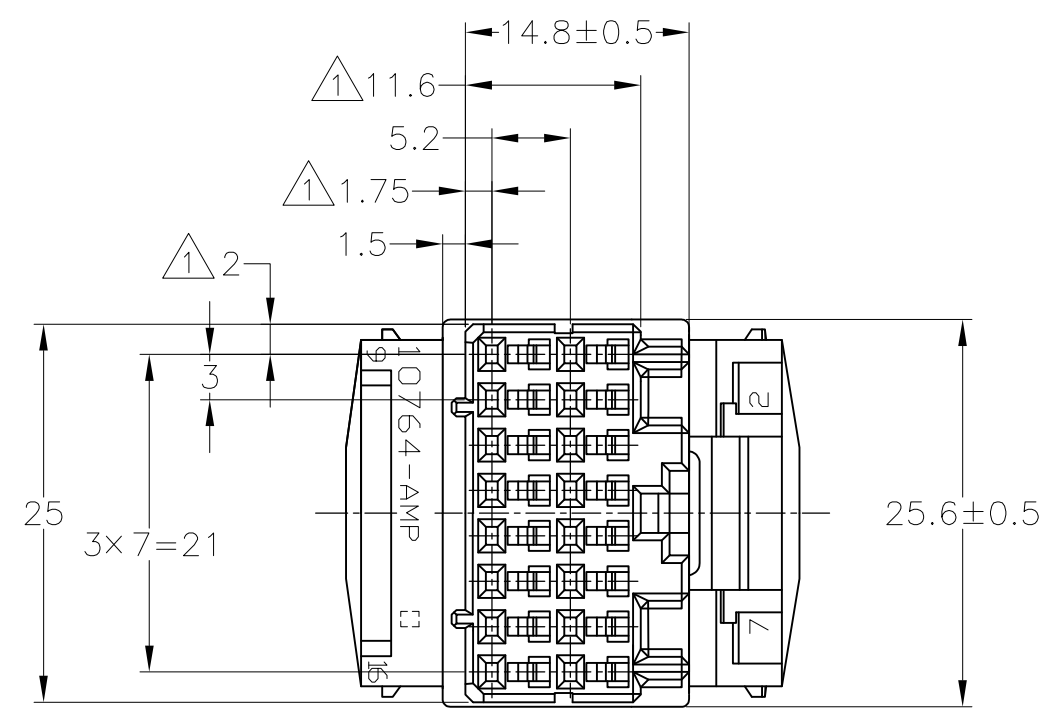

THIS DRAWING IS UNPUBLISHED. RELEASED FOR PUBLICATION
 © COPYRIGHT - By - ALL RIGHTS RESERVED.

LOC	DIST	REVISIONS			
P	LTR	DESCRIPTION	DATE	DWN	APVD
J	-	C2	REVISED PER ECO-11-005140	29MAR11	RK HMR

- ① MUST BE KEPT BETWEEN [-Z-] AND 2mm
 - 2. THE MATING CAP HOUSING PART NUMBER; 174518
 - 3. APPLIED CONTACT PART NUMBER; 173716, 175094
 - 4. APPLICABLE PRODUCT SPEC NO. 108-5280
- ① [-Z-] 面より 2mm の範囲で測定。
 - 2. 嵌合相手ハウジング型番; 174518
 - 3. 内装するリセプタクルコンタクト型番; 173716, 175094
 - 4. 適用製品規格番号; 108-5280

黄	YELLOW	174514-7
淡灰	LIGHT GRAY	6-174514-6
灰	GRAY	174514-6
白	WHITE	174514-1
色	COLOR	PART NUMBER

TOLERANCE UNLESS OTHERWISE SPECIFIED:
 一般公差

0 < x ≤ 10	: ±0.2
10 < x ≤ 30	: ±0.25
30 < x ≤ 100	: ±0.3
ANGLE ; 角度	: ±3°

THIS DRAWING IS A CONTROLLED DOCUMENT.

DIMENSIONS: mm	TOLERANCES UNLESS OTHERWISE SPECIFIED:
	0 PLC ± -
	1 PLC ± -
	2 PLC ± -
	3 PLC ± -
	4 PLC ± -
	ANGLES ± -
MATERIAL PBT	FINISH -

DWN T.SHINOHARA 07SEP10	STE TE Connectivity	
CHK K.BETSUI 07SEP10		
APVD K.BETSUI 07SEP10	NAME	
PRODUCT SPEC	HYBRID I/O CONNECTOR	
APPLICATION SPEC	16POSITION PLUG HOUSING	
WEIGHT -	SIZE A3	CAGE CODE 00779
CUSTOMER DRAWING	DRAWING NO C-174514	RESTRICTED TO -
SCALE 2:1	SHEET 1 OF 1	REV C2