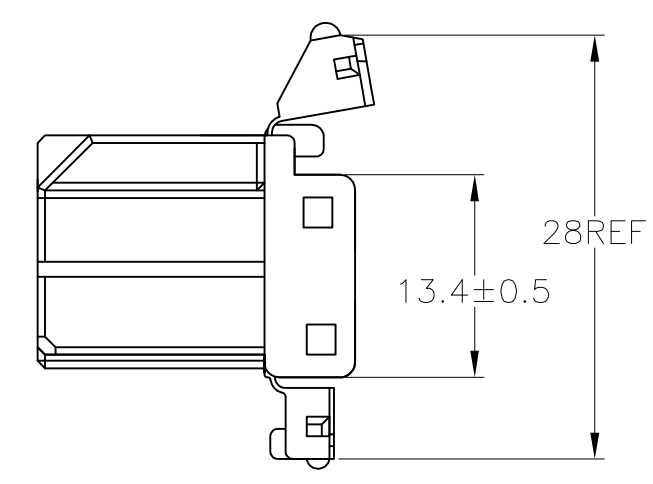

THIS DRAWING IS UNPUBLISHED. RELEASED FOR PUBLICATION
 © COPYRIGHT - By - ALL RIGHTS RESERVED.

LOC	DIST	REVISIONS			
P	LTR	DESCRIPTION	DATE	DWN	APVD
J	-	C2	REVISED PER ECO-11-005140	29MAR11	RK HMR

- ① MUST BE KEPT BETWEEN [-Z-] AND 2mm
 - 2. THE MATING CAP HOUSING PART NUMBER; 174518
 - 3. APPLIED CONTACT PART NUMBER; 173716, 175094
 - 4. APPLICABLE PRODUCT SPEC NO. 108-5280
- ① [-Z-] 面より 2mm の範囲で測定。
 - 2. 嵌合相手ハウジング型番; 174518
 - 3. 内装するリセプタクルコンタクト型番; 173716, 175094
 - 4. 適用製品規格番号; 108-5280

黄	YELLOW	174514-7
淡灰	LIGHT GRAY	6-174514-6
灰	GRAY	174514-6
白	WHITE	174514-1
色	COLOR	PART NUMBER

TOLERANCE UNLESS OTHERWISE SPECIFIED:
 一般公差

0 < x ≤ 10	: ±0.2
10 < x ≤ 30	: ±0.25
30 < x ≤ 100	: ±0.3
ANGLE ; 角度	: ±3°

THIS DRAWING IS A CONTROLLED DOCUMENT.

DIMENSIONS: mm	TOLERANCES UNLESS OTHERWISE SPECIFIED:
	0 PLC ± -
	1 PLC ± -
	2 PLC ± -
	3 PLC ± -
	4 PLC ± -
	ANGLES ± -
MATERIAL PBT	FINISH -

DWN T.SHINOHARA 07SEP10	STE TE Connectivity	
CHK K.BETSUI 07SEP10		
APVD K.BETSUI 07SEP10	NAME	
PRODUCT SPEC	HYBRID I/O CONNECTOR	
APPLICATION SPEC	16POSITION PLUG HOUSING	
WEIGHT -	SIZE A3	CAGE CODE 00779
CUSTOMER DRAWING	DRAWING NO C-174514	RESTRICTED TO -
SCALE 2:1	SHEET 1 OF 1	REV C2