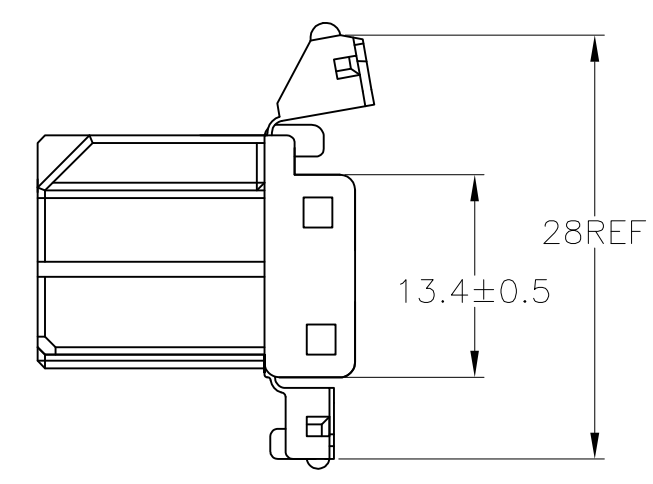

THIS DRAWING IS UNPUBLISHED. RELEASED FOR PUBLICATION
 © COPYRIGHT - By - ALL RIGHTS RESERVED.

LOC	DIST	REVISIONS			
P	LTR	DESCRIPTION	DATE	DWN	APVD
J	-	C2	REVISED PER ECO-11-005140	29MAR11	RK HMR

- ① MUST BE KEPT BETWEEN [-Z-] AND 2mm
 - 2. THE MATING CAP HOUSING PART NUMBER; 174518
 - 3. APPLIED CONTACT PART NUMBER; 173716, 175094
 - 4. APPLICABLE PRODUCT SPEC NO. 108-5280
-
- ① [-Z-] 面より 2mm の範囲で測定。
 - 2. 嵌合相手ハウジング型番; 174518
 - 3. 内装するリセプタクルコンタクト型番; 173716, 175094
 - 4. 適用製品規格番号; 108-5280

黄	YELLOW	174514-7
淡灰	LIGHT GRAY	6-174514-6
灰	GRAY	174514-6
白	WHITE	174514-1
色	COLOR	PART NUMBER

TOLERANCE UNLESS OTHERWISE SPECIFIED:
一般公差

0 < x ≤ 10	: ±0.2
10 < x ≤ 30	: ±0.25
30 < x ≤ 100	: ±0.3
ANGLE ; 角度	: ±3°

THIS DRAWING IS A CONTROLLED DOCUMENT.

DIMENSIONS:	TOLERANCES UNLESS OTHERWISE SPECIFIED:
mm	
	0 PLC ± -
	1 PLC ± -
	2 PLC ± -
	3 PLC ± -
	4 PLC ± -
	ANGLES ± -
MATERIAL	FINISH
PBT	-

DWN	T.SHINOHARA	07SEP10	TE Connectivity							
CHK	K.BETSUI	07SEP10								
APVD	K.BETSUI	07SEP10								
PRODUCT SPEC	SEE NOTE 4									
APPLICATION SPEC	-		NAME HYBRID I/O CONNECTOR 16POSITION PLUG HOUSING							
WEIGHT	-	-	SIZE	A3	CAGE CODE	00779	DRAWING NO	C-174514	RESTRICTED TO	-
CUSTOMER DRAWING			SCALE	2:1	SHEET	1 OF 1	REV	C2		