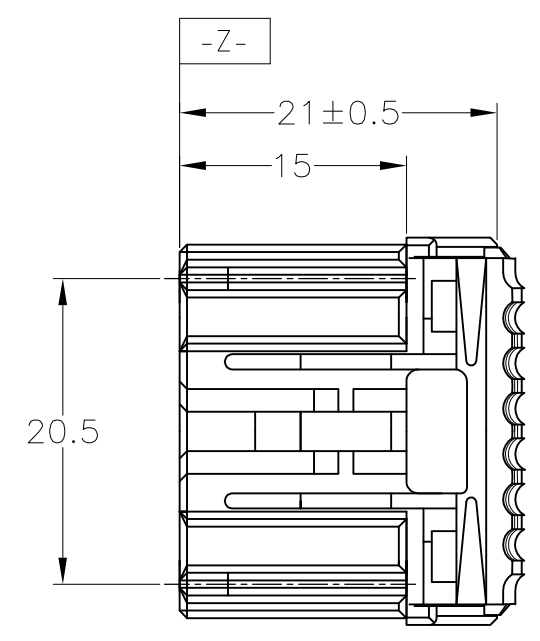

THIS DRAWING IS UNPUBLISHED. RELEASED FOR PUBLICATION
 © COPYRIGHT - By - ALL RIGHTS RESERVED.

LOC	DIST	REVISIONS			
P	LTR	DESCRIPTION	DATE	DWN	APVD
J	-	C2	REVISED PER ECO-11-005140	29MAR11	RK HMR

- ① MUST BE KEPT BETWEEN [-Z-] AND 2mm
 - 2. THE MATING CAP HOUSING PART NUMBER; 174518
 - 3. APPLIED CONTACT PART NUMBER; 173716, 175094
 - 4. APPLICABLE PRODUCT SPEC NO. 108-5280
-
- ① [-Z-] 面より 2mm の範囲で測定。
 - 2. 嵌合相手ハウジング型番; 174518
 - 3. 内装するリセプタクルコンタクト型番; 173716, 175094
 - 4. 適用製品規格番号; 108-5280

黄	YELLOW	174514-7
淡灰	LIGHT GRAY	6-174514-6
灰	GRAY	174514-6
白	WHITE	174514-1
色	COLOR	PART NUMBER

TOLERANCE UNLESS OTHERWISE SPECIFIED:
一般公差

0 < x ≤ 10	: ±0.2
10 < x ≤ 30	: ±0.25
30 < x ≤ 100	: ±0.3
ANGLE ; 角度	: ±3°

THIS DRAWING IS A CONTROLLED DOCUMENT.

DIMENSIONS:	TOLERANCES UNLESS OTHERWISE SPECIFIED:
mm	
	0 PLC ± -
	1 PLC ± -
	2 PLC ± -
	3 PLC ± -
	4 PLC ± -
	ANGLES ± -
MATERIAL	FINISH
PBT	-

DWN	T.SHINOHARA	07SEP10	TE Connectivity							
CHK	K.BETSUI	07SEP10								
APVD	K.BETSUI	07SEP10								
PRODUCT SPEC	SEE NOTE 4									
APPLICATION SPEC	-		NAME HYBRID I/O CONNECTOR 16POSITION PLUG HOUSING							
WEIGHT	-	-	SIZE	A3	CAGE CODE	00779	DRAWING NO	C-174514	RESTRICTED TO	-
CUSTOMER DRAWING			SCALE	2:1	SHEET	1 OF 1	REV	C2		