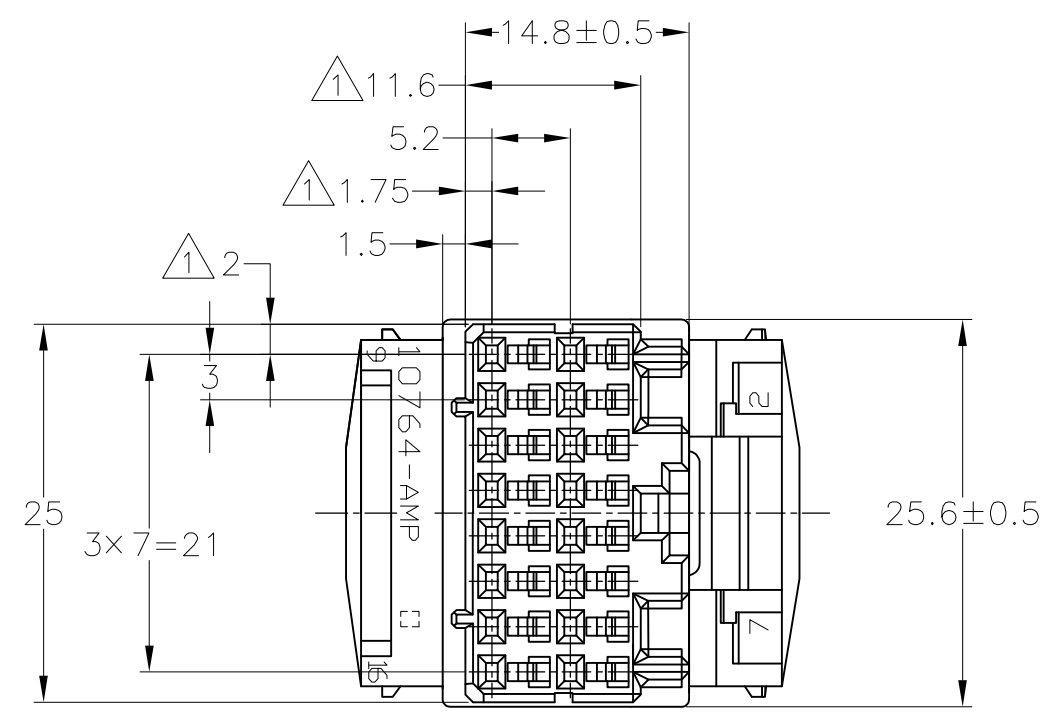

THIS DRAWING IS UNPUBLISHED. RELEASED FOR PUBLICATION
 © COPYRIGHT - By - ALL RIGHTS RESERVED.

LOC	DIST	REVISIONS			
P	LTR	DESCRIPTION	DATE	DWN	APVD
J	-	C2	REVISED PER ECO-11-005140	29MAR11	RK HMR

- ① MUST BE KEPT BETWEEN [-Z-] AND 2mm
 - 2. THE MATING CAP HOUSING PART NUMBER; 174518
 - 3. APPLIED CONTACT PART NUMBER; 173716, 175094
 - 4. APPLICABLE PRODUCT SPEC NO. 108-5280
-
- ① [-Z-] 面より 2mm の範囲で測定。
 - 2. 嵌合相手ハウジング型番; 174518
 - 3. 内装するリセプタクルコンタクト型番; 173716, 175094
 - 4. 適用製品規格番号; 108-5280

黄	YELLOW	174514-7
淡灰	LIGHT GRAY	6-174514-6
灰	GRAY	174514-6
白	WHITE	174514-1
色	COLOR	PART NUMBER

TOLERANCE UNLESS OTHERWISE SPECIFIED:
一般公差

0 < x ≤ 10	: ±0.2
10 < x ≤ 30	: ±0.25
30 < x ≤ 100	: ±0.3
ANGLE ; 角度	: ±3°

THIS DRAWING IS A CONTROLLED DOCUMENT.

DIMENSIONS:	TOLERANCES UNLESS OTHERWISE SPECIFIED:
mm	
	0 PLC ± -
	1 PLC ± -
	2 PLC ± -
	3 PLC ± -
	4 PLC ± -
	ANGLES ± -
MATERIAL	FINISH
PBT	-

DWN	T.SHINOHARA	07SEP10	TE Connectivity							
CHK	K.BETSUI	07SEP10								
APVD	K.BETSUI	07SEP10								
PRODUCT SPEC	SEE NOTE 4									
APPLICATION SPEC	-		NAME HYBRID I/O CONNECTOR 16POSITION PLUG HOUSING							
WEIGHT	-	-	SIZE	A3	CAGE CODE	00779	DRAWING NO	C-174514	RESTRICTED TO	-
CUSTOMER DRAWING			SCALE	2:1	SHEET	1 OF 1	REV	C2		