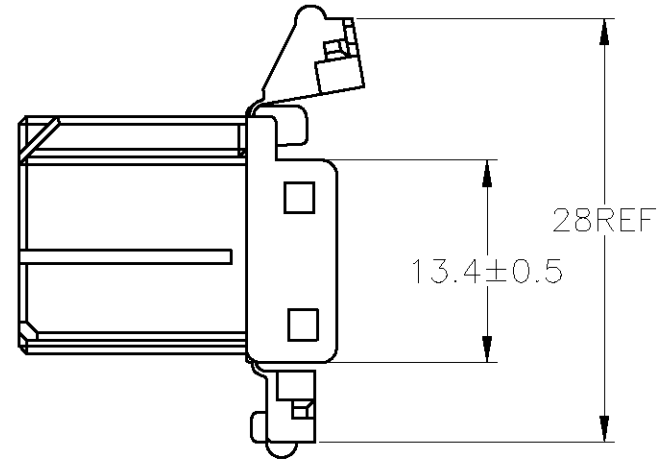

- ① MUST BE KEPT BETWEEN -Z- AND 2mm.
  - 2. THE MATING CAP HOUSING PART NUMBER ; 174518
  - 3. APPLIED CONTACT PART NUMBER ; 173631, 173716, 173630, 175094
  - 4. APPLICABLE PRODUCT SPECIFICATION NUMBER ; 108-5280
- ① -Z- 面より 2mm の範囲で測定
  - 2. 嵌合相手ハウジング型番 ; 174518
  - 3. 内装するリセプタクルコンタクト型番 ; 173631, 173716, 173630, 175094
  - 4. 適用製品規格番号 ; 108-5280

THIS DRAWING IS A CONTROLLED DOCUMENT.		DWN T.SHINOHARA 06SEP10		<b>STE</b> TE Connectivity	
DIMENSIONS: mm		CHK K.BETSUI 06SEP10			
		TOLERANCES UNLESS OTHERWISE SPECIFIED:		NAME	
		0 PLC ± - 1 PLC ± - 2 PLC ± - 3 PLC ± - 4 PLC ± - ANGLES ± -			
MATERIAL PBT		FINISH -		PRODUCT SPEC SEE NOTE 4	
				APPLICATION SPEC -	
				WEIGHT -	
				SIZE A3	
				CAGE CODE 00779	
				DRAWING NO C-174515	
				RESTRICTED TO -	
				CUSTOMER DRAWING	
				SCALE 2:1	
				SHEET 1 OF 1	
				REV D3	