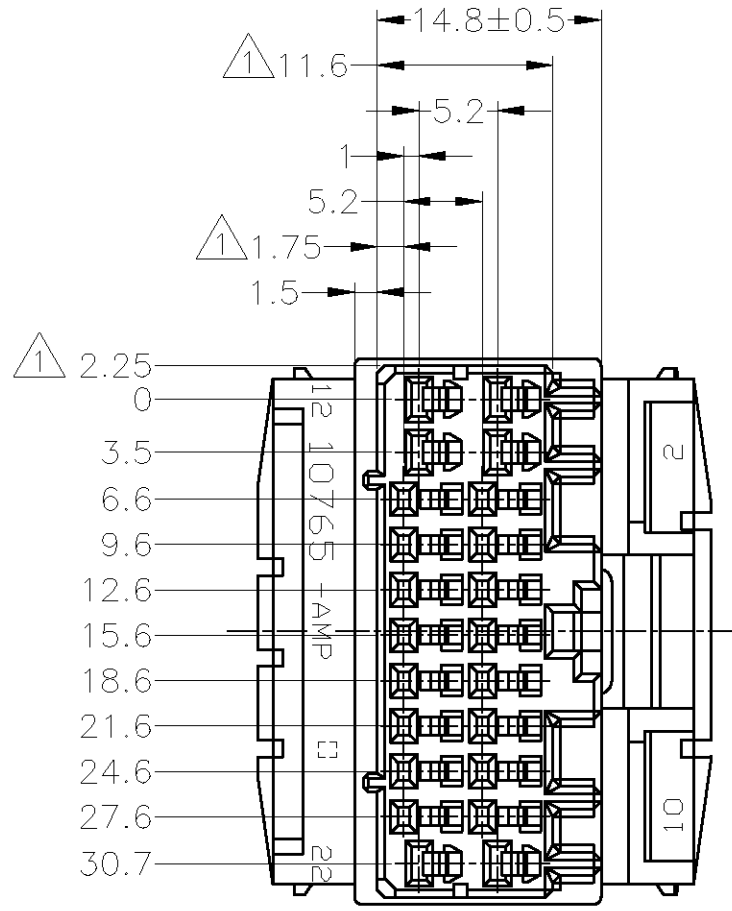

- ① MUST BE KEPT BETWEEN -Z- AND 2mm.
  - 2. THE MATING CAP HOUSING PART NUMBER ; 174518
  - 3. APPLIED CONTACT PART NUMBER ; 173631, 173716, 173630, 175094
  - 4. APPLICABLE PRODUCT SPECIFICATION NUMBER ; 108-5280
- ① -Z- 面より 2mm の範囲で測定
  - 2. 嵌合相手ハウジング型番 ; 174518
  - 3. 内装するリセプタクルコンタクト型番 ; 173631, 173716, 173630, 175094
  - 4. 適用製品規格番号 ; 108-5280

OBSOLETE	黄 YELLOW	174515-7
	淡灰 LIGHT GRAY	6-174515-6
	灰 GRAY	174515-6
	青 BLUE	174515-5
	白 WHITE	174515-1
	色 COLOR	PART NUMBER

TOLERANCE UNLESS OTHERWISE SPECIFIED:	
一般公差	
0 < x ≤ 10	±0.2
10 < x ≤ 30	±0.25
30 < x ≤ 100	±0.3
ANGLE ; 角度	±3°

THIS DRAWING IS A CONTROLLED DOCUMENT.		DWN T.SHINOHARA 06SEP10		<b>STE</b> TE Connectivity	
DIMENSIONS: mm		CHK K.BETSUI 06SEP10			
		TOLERANCES UNLESS OTHERWISE SPECIFIED:		NAME	
		0 PLC ± - 1 PLC ± - 2 PLC ± - 3 PLC ± - 4 PLC ± - ANGLES ± -			
MATERIAL PBT		FINISH -		PRODUCT SPEC SEE NOTE 4	
				APPLICATION SPEC -	
				WEIGHT -	
				SIZE A3	
				CAGE CODE 00779	
				DRAWING NO C-174515	
				RESTRICTED TO -	
				CUSTOMER DRAWING	
				SCALE 2:1	
				SHEET 1 OF 1	
				REV D3	