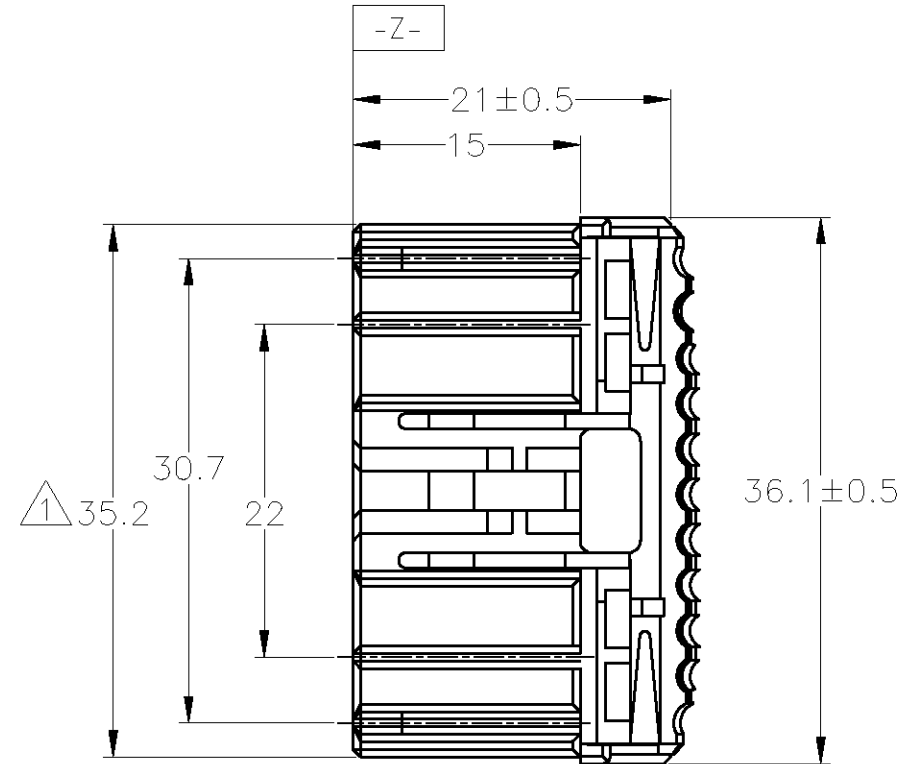

- ① MUST BE KEPT BETWEEN -Z- AND 2mm.
  - 2. THE MATING CAP HOUSING PART NUMBER ; 174518
  - 3. APPLIED CONTACT PART NUMBER ; 173631, 173716, 173630, 175094
  - 4. APPLICABLE PRODUCT SPECIFICATION NUMBER ; 108-5280
- ① -Z- 面より 2mm の範囲で測定
  - 2. 嵌合相手ハウジング型番 ; 174518
  - 3. 内装するリセプタクルコンタクト型番 ; 173631, 173716, 173630, 175094
  - 4. 適用製品規格番号 ; 108-5280

OBSOLETE	黄 YELLOW	174515-7
	淡灰 LIGHT GRAY	6-174515-6
	灰 GRAY	174515-6
	青 BLUE	174515-5
	白 WHITE	174515-1
	色 COLOR	PART NUMBER

TOLERANCE UNLESS OTHERWISE SPECIFIED:	
一般公差	
0 < x ≤ 10	±0.2
10 < x ≤ 30	±0.25
30 < x ≤ 100	±0.3
ANGLE ; 角度	±3°

THIS DRAWING IS A CONTROLLED DOCUMENT.		DWN T.SHINOHARA 06SEP10		<b>STE</b> TE Connectivity	
DIMENSIONS: mm		CHK K.BETSUI 06SEP10			
		TOLERANCES UNLESS OTHERWISE SPECIFIED:		NAME	
		0 PLC ± - 1 PLC ± - 2 PLC ± - 3 PLC ± - 4 PLC ± - ANGLES ± -			
MATERIAL PBT		FINISH -		PRODUCT SPEC SEE NOTE 4	
				APPLICATION SPEC -	
				WEIGHT -	
				SIZE A3	
				CAGE CODE 00779	
				DRAWING NO C-174515	
				RESTRICTED TO -	
				CUSTOMER DRAWING	
				SCALE 2:1	
				SHEET 1 OF 1	
				REV D3	