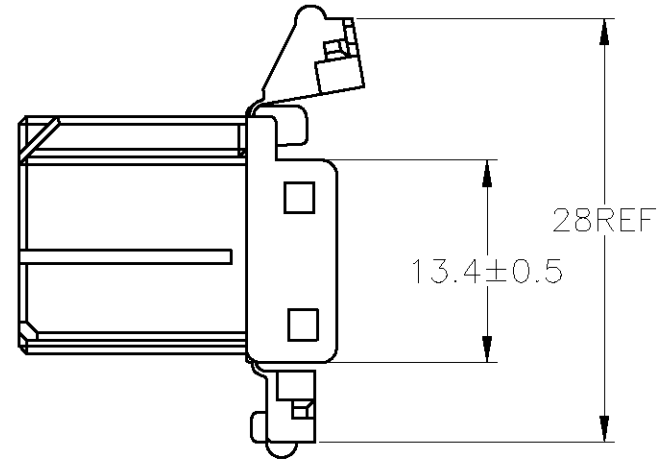

- ① MUST BE KEPT BETWEEN -Z- AND 2mm.
 - 2. THE MATING CAP HOUSING PART NUMBER ; 174518
 - 3. APPLIED CONTACT PART NUMBER ; 173631, 173716, 173630, 175094
 - 4. APPLICABLE PRODUCT SPECIFICATION NUMBER ; 108-5280
- ① -Z- 面より 2mm の範囲で測定
 - 2. 嵌合相手ハウジング型番 ; 174518
 - 3. 内装するリセプタクルコンタクト型番 ; 173631, 173716, 173630, 175094
 - 4. 適用製品規格番号 ; 108-5280

THIS DRAWING IS A CONTROLLED DOCUMENT.		DWN T.SHINOHARA 06SEP10		STE TE Connectivity													
DIMENSIONS: mm		CHK K.BETSUI 06SEP10															
TOLERANCES UNLESS OTHERWISE SPECIFIED:		APVD K.BETSUI 06SEP10		NAME													
<table border="0"> <tr><td>0 PLC</td><td>± -</td></tr> <tr><td>1 PLC</td><td>± -</td></tr> <tr><td>2 PLC</td><td>± -</td></tr> <tr><td>3 PLC</td><td>± -</td></tr> <tr><td>4 PLC</td><td>± -</td></tr> <tr><td>ANGLES</td><td>± -</td></tr> </table>		0 PLC	± -	1 PLC	± -	2 PLC	± -	3 PLC	± -	4 PLC	± -	ANGLES	± -	PRODUCT SPEC		HYBRID I/O CONNECTOR 22 POSITION PLUG HOUSING	
0 PLC	± -																
1 PLC	± -																
2 PLC	± -																
3 PLC	± -																
4 PLC	± -																
ANGLES	± -																
MATERIAL PBT		FINISH -															
SEE NOTE 4		APPLICATION SPEC		SIZE CAGE CODE DRAWING NO RESTRICTED TO													
CUSTOMER DRAWING		WEIGHT -		A3 00779 C-174515													
		SCALE 2:1		SHEET 1 OF 1 REV D3													