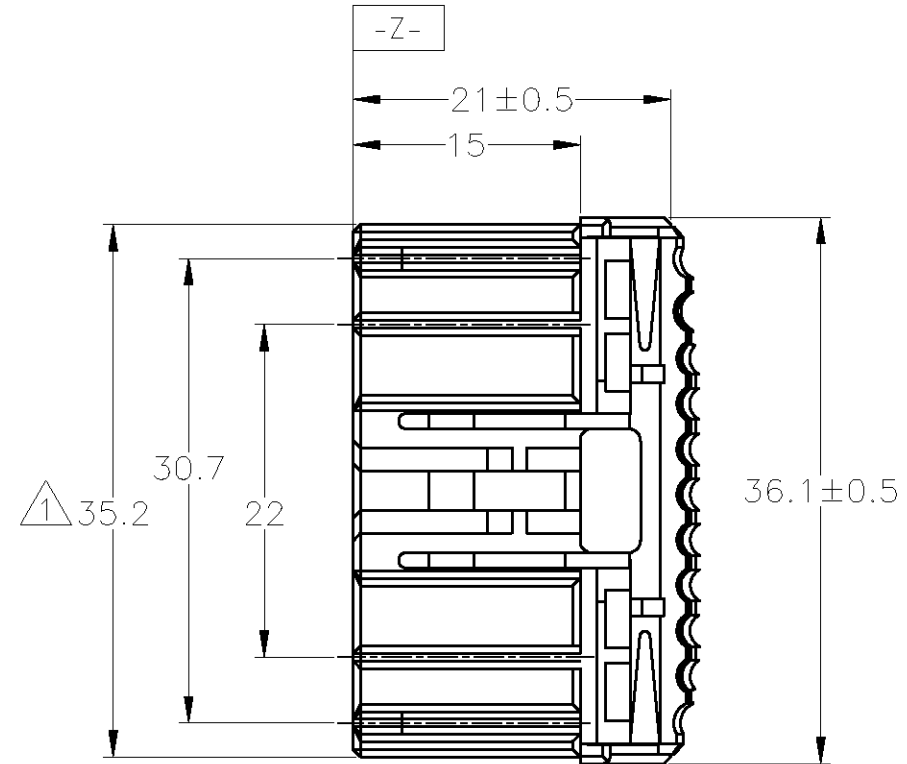

- ① MUST BE KEPT BETWEEN -Z- AND 2mm.
 - 2. THE MATING CAP HOUSING PART NUMBER ; 174518
 - 3. APPLIED CONTACT PART NUMBER ; 173631, 173716, 173630, 175094
 - 4. APPLICABLE PRODUCT SPECIFICATION NUMBER ; 108-5280
- ① -Z- 面より 2mm の範囲で測定
 - 2. 嵌合相手ハウジング型番 ; 174518
 - 3. 内装するリセプタクルコンタクト型番 ; 173631, 173716, 173630, 175094
 - 4. 適用製品規格番号 ; 108-5280

OBSOLETE	黄 YELLOW	174515-7
	淡灰 LIGHT GRAY	6-174515-6
	灰 GRAY	174515-6
	青 BLUE	174515-5
	白 WHITE	174515-1
	色 COLOR	PART NUMBER

TOLERANCE UNLESS OTHERWISE SPECIFIED:	
一般公差	
0 < x ≤ 10	±0.2
10 < x ≤ 30	±0.25
30 < x ≤ 100	±0.3
ANGLE ; 角度	±3°

THIS DRAWING IS A CONTROLLED DOCUMENT.		DWN T.SHINOHARA 06SEP10		STE TE Connectivity													
DIMENSIONS: mm		CHK K.BETSUI 06SEP10															
TOLERANCES UNLESS OTHERWISE SPECIFIED:		APVD K.BETSUI 06SEP10		NAME													
<table border="0"> <tr><td>0 PLC</td><td>± -</td></tr> <tr><td>1 PLC</td><td>± -</td></tr> <tr><td>2 PLC</td><td>± -</td></tr> <tr><td>3 PLC</td><td>± -</td></tr> <tr><td>4 PLC</td><td>± -</td></tr> <tr><td>ANGLES</td><td>± -</td></tr> </table>		0 PLC	± -	1 PLC	± -	2 PLC	± -	3 PLC	± -	4 PLC	± -	ANGLES	± -	PRODUCT SPEC		HYBRID I/O CONNECTOR 22 POSITION PLUG HOUSING	
0 PLC	± -																
1 PLC	± -																
2 PLC	± -																
3 PLC	± -																
4 PLC	± -																
ANGLES	± -																
MATERIAL PBT		FINISH -															
SEE NOTE 4		APPLICATION SPEC		SIZE CAGE CODE DRAWING NO RESTRICTED TO													
CUSTOMER DRAWING		WEIGHT -		A3 00779 C-174515													
		SCALE 2:1		SHEET 1 OF 1 REV D3													