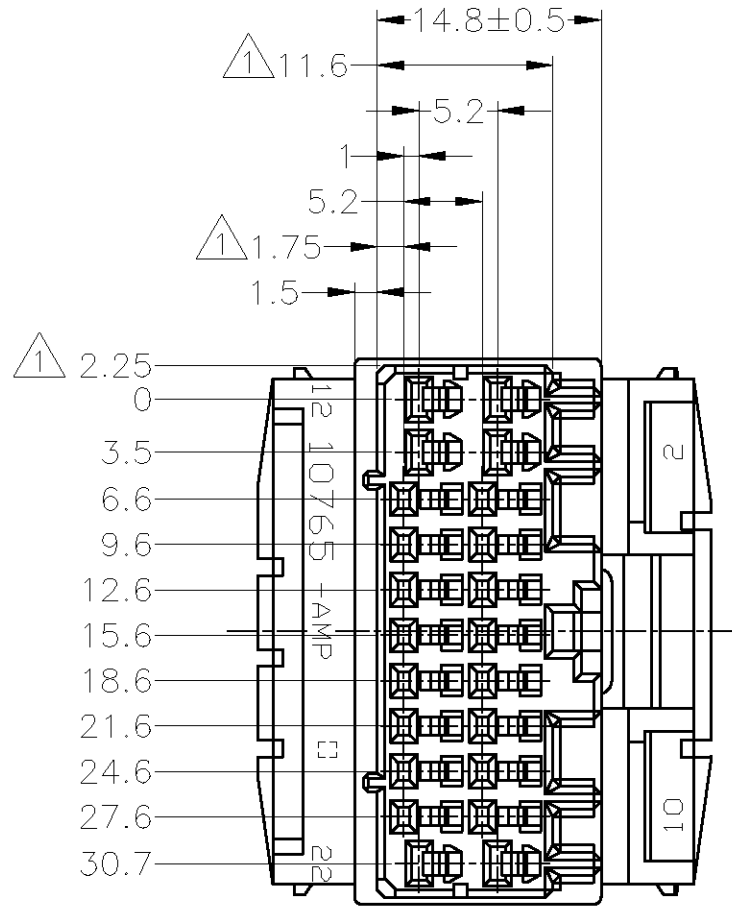

- ① MUST BE KEPT BETWEEN -Z- AND 2mm.
 - 2. THE MATING CAP HOUSING PART NUMBER ; 174518
 - 3. APPLIED CONTACT PART NUMBER ; 173631, 173716, 173630, 175094
 - 4. APPLICABLE PRODUCT SPECIFICATION NUMBER ; 108-5280
- ① -Z- 面より 2mm の範囲で測定
 - 2. 嵌合相手ハウジング型番 ; 174518
 - 3. 内装するリセプタクルコンタクト型番 ; 173631, 173716, 173630, 175094
 - 4. 適用製品規格番号 ; 108-5280

OBSOLETE	黄 YELLOW	174515-7
	淡灰 LIGHT GRAY	6-174515-6
	灰 GRAY	174515-6
	青 BLUE	174515-5
	白 WHITE	174515-1
	色 COLOR	PART NUMBER

TOLERANCE UNLESS OTHERWISE SPECIFIED:	
一般公差	
0 < x ≤ 10	±0.2
10 < x ≤ 30	±0.25
30 < x ≤ 100	±0.3
ANGLE ; 角度	±3°

THIS DRAWING IS A CONTROLLED DOCUMENT.		DWN T.SHINOHARA 06SEP10		STE TE Connectivity													
DIMENSIONS: mm		CHK K.BETSUI 06SEP10															
TOLERANCES UNLESS OTHERWISE SPECIFIED:		APVD K.BETSUI 06SEP10		NAME													
<table border="0"> <tr><td>0 PLC</td><td>± -</td></tr> <tr><td>1 PLC</td><td>± -</td></tr> <tr><td>2 PLC</td><td>± -</td></tr> <tr><td>3 PLC</td><td>± -</td></tr> <tr><td>4 PLC</td><td>± -</td></tr> <tr><td>ANGLES</td><td>± -</td></tr> </table>		0 PLC	± -	1 PLC	± -	2 PLC	± -	3 PLC	± -	4 PLC	± -	ANGLES	± -	PRODUCT SPEC		HYBRID I/O CONNECTOR 22 POSITION PLUG HOUSING	
0 PLC	± -																
1 PLC	± -																
2 PLC	± -																
3 PLC	± -																
4 PLC	± -																
ANGLES	± -																
MATERIAL PBT		FINISH -															
SEE NOTE 4		APPLICATION SPEC		SIZE CAGE CODE DRAWING NO RESTRICTED TO													
CUSTOMER DRAWING		WEIGHT -		A3 00779 C-174515													
		SCALE 2:1		SHEET 1 OF 1 REV D3													