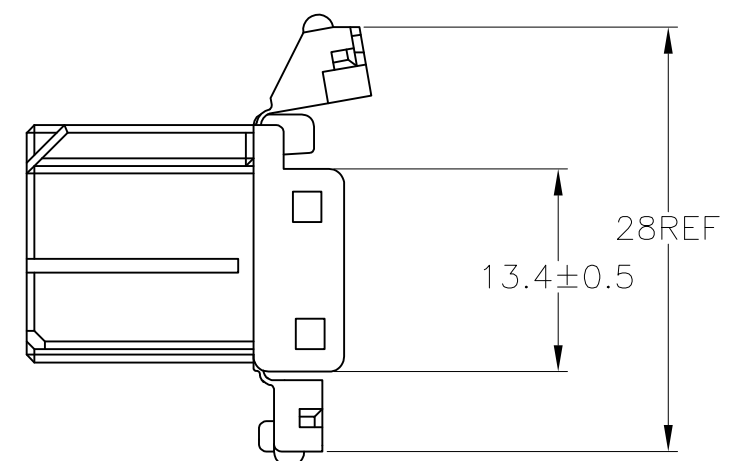

1. MUST BE KEPT BETWEEN **-Z-** AND 2mm.
- THE MATING CAP HOUSING PART NUMBER ; 174518
 - APPLIED CONTACT PART NUMBER ; 173631, 173716, 173630, 175094
 - APPLICABLE PRODUCT SPECIFICATION NUMBER ; 108-5280

1. **-Z-** 面より 2mm の範囲で測定
- 嵌合相手ハウジング型番 ; 174518
 - 内装するリセプタクルコンタクト型番 ; 173631, 173716, 173630, 175094
 - 適用製品規格番号 ; 108-5280

OBSOLETE	YELLOW	174516-7
	LIGHT GRAY	6-174516-6
	GRAY	174516-6
	BLACK	174516-2
	WHITE	174516-1
	COLOR	PART NUMBER

GENERAL TOLERANCE	
0 < * < 10	± 0.2
10 < * < 30	± 0.25
30 < * < 100	± 0.3
ANGLES	± 3°

THIS DRAWING IS A CONTROLLED DOCUMENT.		DWN T.SHINOHARA 09JUL10		STE TE Connectivity	
DIMENSIONS: mm		CHK K.BETSUI 09JUL10			
TOLERANCES UNLESS OTHERWISE SPECIFIED:		APVD K.BETSUI 09JUL10		NAME	
0 PLC ± -		PRODUCT SPEC		HYBRID I/O CONNECTOR	
1 PLC ± -		SEE NOTE 4		26 POSITION PLUG HOUSING	
2 PLC ± -		APPLICATION SPEC		SIZE	CAGE CODE
3 PLC ± -		WEIGHT -		A3	00779
4 PLC ± -		CUSTOMER DRAWING		DRAWING NO C-174516	
ANGLES ± -		SCALE 2:1		SHEET 1 OF 1	
FINISH -		RESTRICTED TO -		REV E3	