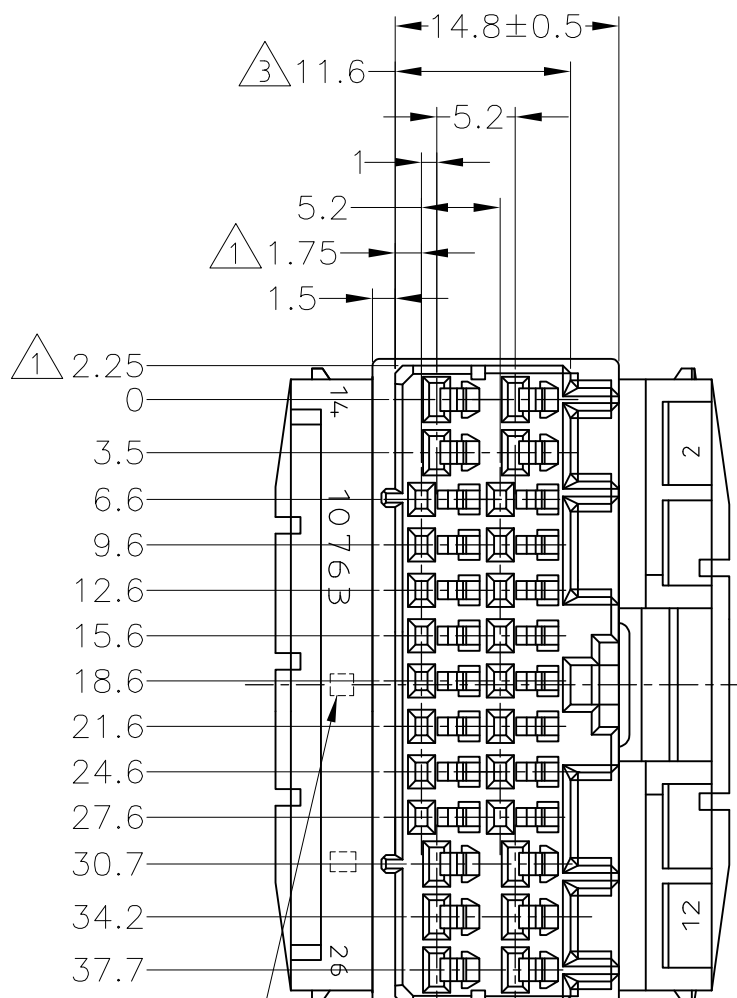

1. MUST BE KEPT BETWEEN **-Z-** AND 2mm.
- THE MATING CAP HOUSING PART NUMBER ; 174518
 - APPLIED CONTACT PART NUMBER ; 173631, 173716, 173630, 175094
 - APPLICABLE PRODUCT SPECIFICATION NUMBER ; 108-5280

1. **-Z-** 面より 2mm の範囲で測定
- 嵌合相手ハウジング型番 ; 174518
 - 内装するリセプタクルコンタクト型番 ; 173631, 173716, 173630, 175094
 - 適用製品規格番号 ; 108-5280

OBSOLETE	YELLOW	174516-7
	LIGHT GRAY	6-174516-6
	GRAY	174516-6
	BLACK	174516-2
	WHITE	174516-1
	COLOR	PART NUMBER

GENERAL TOLERANCE	
0 < * < 10	± 0.2
10 < * < 30	± 0.25
30 < * < 100	± 0.3
ANGLES	± 3°

THIS DRAWING IS A CONTROLLED DOCUMENT.		DWN T.SHINOHARA 09JUL10		STE TE Connectivity	
DIMENSIONS: mm		CHK K.BETSUI 09JUL10			
TOLERANCES UNLESS OTHERWISE SPECIFIED:		APVD K.BETSUI 09JUL10		NAME	
0 PLC ± -		PRODUCT SPEC		HYBRID I/O CONNECTOR	
1 PLC ± -		SEE NOTE 4		26 POSITION PLUG HOUSING	
2 PLC ± -		APPLICATION SPEC		SIZE	CAGE CODE
3 PLC ± -		WEIGHT -		A3	00779
4 PLC ± -		CUSTOMER DRAWING		DRAWING NO C-174516	
ANGLES ± -		SCALE 2:1		SHEET 1 OF 1	
FINISH -		RESTRICTED TO -		REV E3	