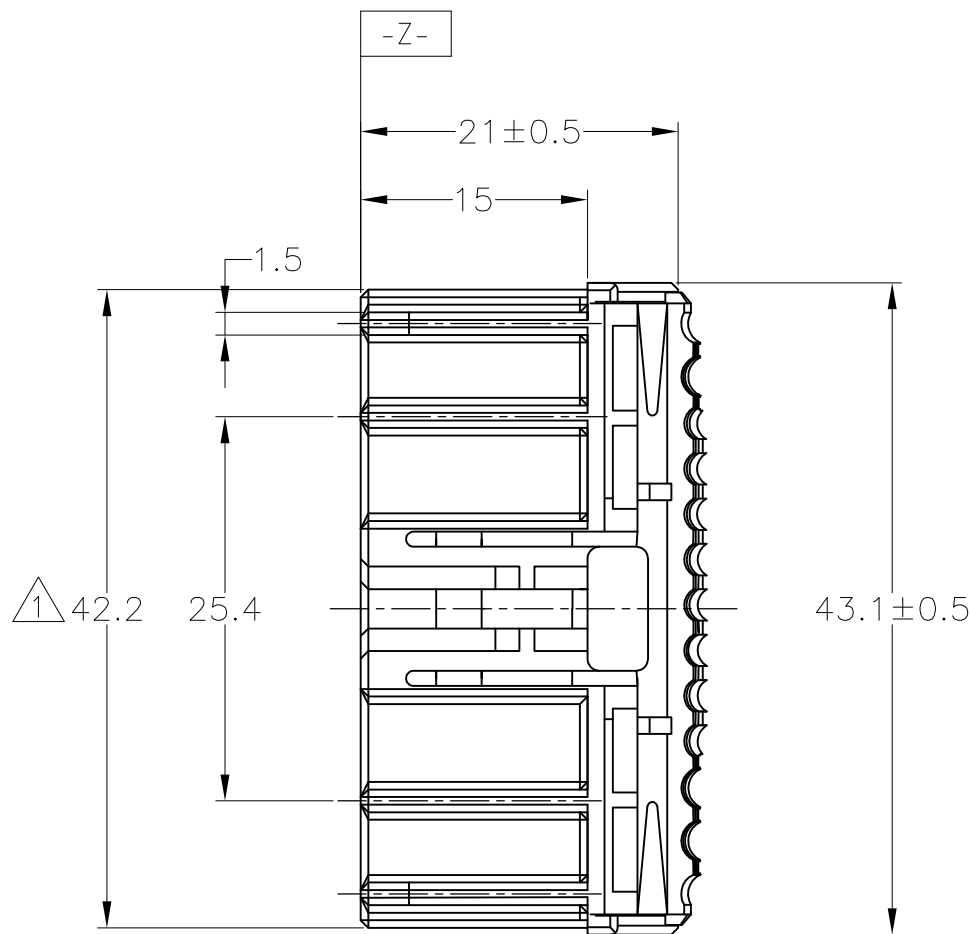

1. MUST BE KEPT BETWEEN **-Z-** AND 2mm.
- THE MATING CAP HOUSING PART NUMBER ; 174518
 - APPLIED CONTACT PART NUMBER ; 173631, 173716, 173630, 175094
 - APPLICABLE PRODUCT SPECIFICATION NUMBER ; 108-5280

1. **-Z-** 面より 2mm の範囲で測定
- 嵌合相手ハウジング型番 ; 174518
 - 内装するリセプタクルコンタクト型番 ; 173631, 173716, 173630, 175094
 - 適用製品規格番号 ; 108-5280

OBSOLETE	YELLOW	174516-7
	LIGHT GRAY	6-174516-6
	GRAY	174516-6
	BLACK	174516-2
	WHITE	174516-1
	COLOR	PART NUMBER

GENERAL TOLERANCE	
0 < * < 10	± 0.2
10 < * < 30	± 0.25
30 < * < 100	± 0.3
ANGLES	± 3°

THIS DRAWING IS A CONTROLLED DOCUMENT.		DWN T.SHINOHARA 09JUL10		STE TE Connectivity	
DIMENSIONS: mm		CHK K.BETSUI 09JUL10			
TOLERANCES UNLESS OTHERWISE SPECIFIED:		APVD K.BETSUI 09JUL10		NAME	
0 PLC ± -		PRODUCT SPEC		HYBRID I/O CONNECTOR	
1 PLC ± -		SEE NOTE 4		26 POSITION PLUG HOUSING	
2 PLC ± -		APPLICATION SPEC		SIZE	CAGE CODE
3 PLC ± -		WEIGHT -		A3	00779
4 PLC ± -		CUSTOMER DRAWING		DRAWING NO C-174516	
ANGLES ± -		SCALE 2:1		SHEET 1 OF 1	
FINISH -		RESTRICTED TO -		REV E3	