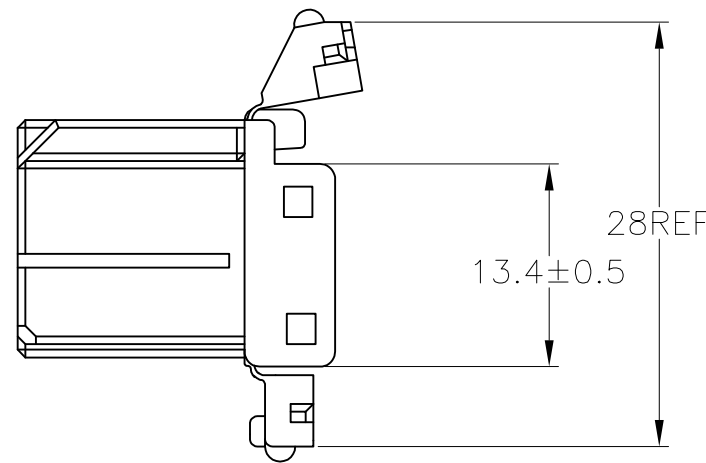

- 1. MUST BE KEPT BETWEEN -Z- AND 2mm.
- 2. THE MATING CAP HOUSING PART NUMBER ; 174518
- 3. APPLIED CONTACT PART NUMBER ; 173631, 173716, 173630, 175094
- 4. APPLICABLE PRODUCT SPECIFICATION NUMBER ; 108-5280

- 1. -Z- 面より 2mm の範囲で測定
- 2. 嵌合相手ハウジング型番 ; 174518
- 3. 内装するリセプタクルコンタクト型番 ; 173631, 173716, 173630, 175094
- 4. 適用製品規格番号 ; 108-5280

OBSOLETE	YELLOW	174516-7
	LIGHT GRAY	6-174516-6
	GRAY	174516-6
	BLACK	174516-2
	WHITE	174516-1
	COLOR	PART NUMBER

THIS DRAWING IS A CONTROLLED DOCUMENT.		DWN T.SHINOHARA 09JUL10	STE TE Connectivity		
DIMENSIONS: mm		CHK K.BETSUI 09JUL10			
		APVD K.BETSUI 09JUL10	NAME		
		PRODUCT SPEC			
		SEE NOTE 4		HYBRID I/O CONNECTOR 26POSITION PLUG HOUSING	
		APPLICATION SPEC			
GENERAL TOLERANCE		SIZE	CAGE CODE	DRAWING NO	RESTRICTED TO
0<* < 10 : ±0.2 10<* < 30 : ±0.25 30<* < 100 : ±0.3 ANGLES : ±3°		WEIGHT	A3	00779	C-174516
MATERIAL PBT		CUSTOMER DRAWING		SCALE 2:1	SHEET 1 OF 1
				REV E3	