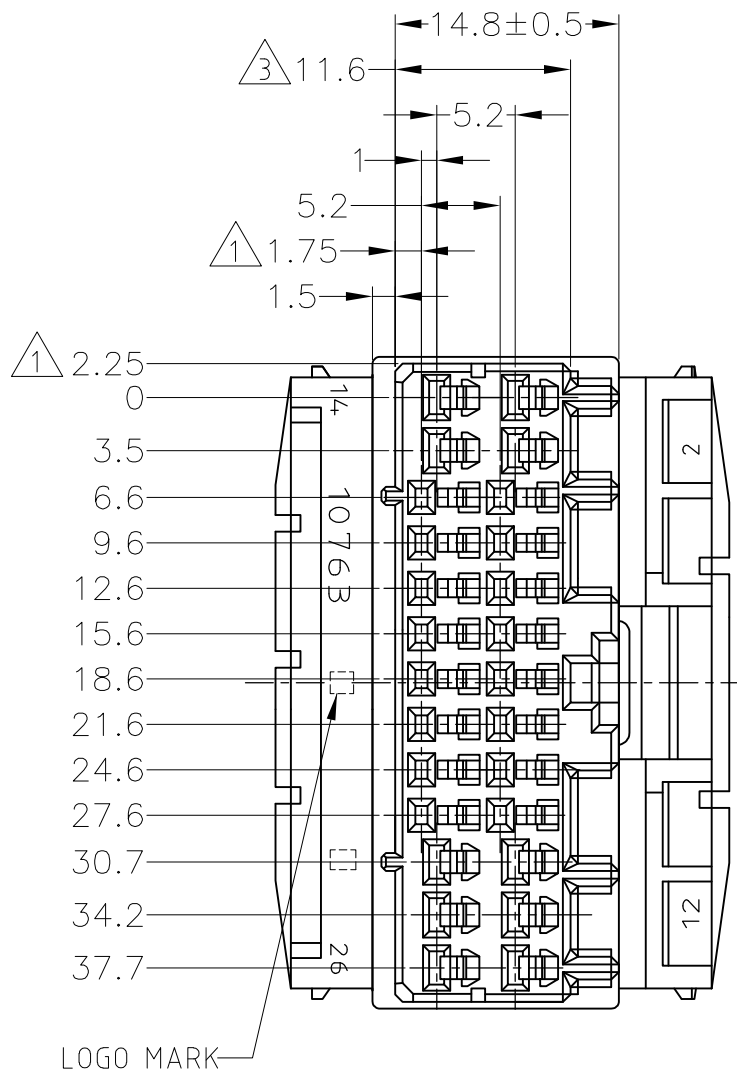

- 1. MUST BE KEPT BETWEEN -Z- AND 2mm.
- 2. THE MATING CAP HOUSING PART NUMBER ; 174518
- 3. APPLIED CONTACT PART NUMBER ; 173631, 173716, 173630, 175094
- 4. APPLICABLE PRODUCT SPECIFICATION NUMBER ; 108-5280

- 1. -Z- 面より 2mm の範囲で測定
- 2. 嵌合相手ハウジング型番 ; 174518
- 3. 内装するリセプタクルコンタクト型番 ; 173631, 173716, 173630, 175094
- 4. 適用製品規格番号 ; 108-5280

OBSOLETE	YELLOW	174516-7
	LIGHT GRAY	6-174516-6
	GRAY	174516-6
	BLACK	174516-2
	WHITE	174516-1
	COLOR	PART NUMBER

THIS DRAWING IS A CONTROLLED DOCUMENT.		DWN T.SHINOHARA 09JUL10	STE TE Connectivity		
DIMENSIONS: mm		CHK K.BETSUI 09JUL10			
		APVD K.BETSUI 09JUL10	NAME		
		PRODUCT SPEC			
		SEE NOTE 4		HYBRID I/O CONNECTOR 26POSITION PLUG HOUSING	
		APPLICATION SPEC			
GENERAL TOLERANCE		SIZE	CAGE CODE	DRAWING NO	RESTRICTED TO
0<* < 10 : ±0.2 10<* < 30 : ±0.25 30<* < 100 : ±0.3 ANGLES : ±3°		WEIGHT	A3	00779	C-174516
MATERIAL PBT		CUSTOMER DRAWING		SCALE 2:1	SHEET 1 OF 1
				REV E3	