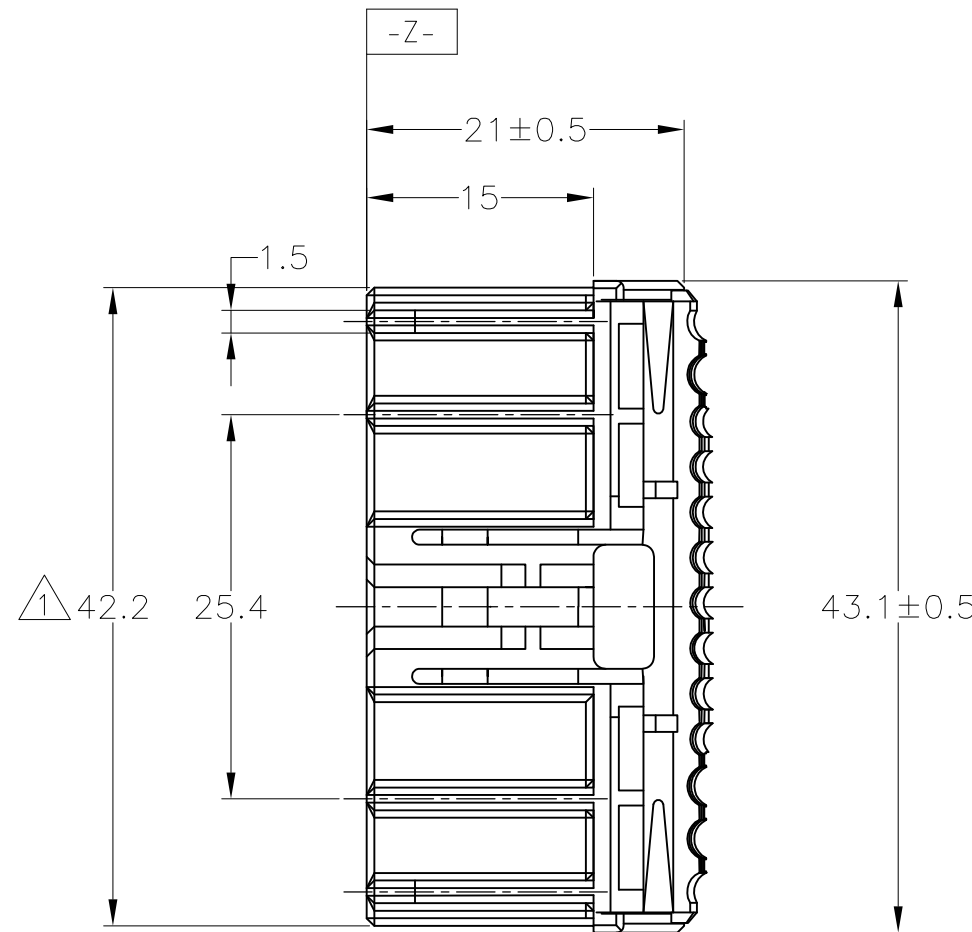

- 1. MUST BE KEPT BETWEEN -Z- AND 2mm.
- 2. THE MATING CAP HOUSING PART NUMBER ; 174518
- 3. APPLIED CONTACT PART NUMBER ; 173631, 173716, 173630, 175094
- 4. APPLICABLE PRODUCT SPECIFICATION NUMBER ; 108-5280

- 1. -Z- 面より 2mm の範囲で測定
- 2. 嵌合相手ハウジング型番 ; 174518
- 3. 内装するリセプタクルコンタクト型番 ; 173631, 173716, 173630, 175094
- 4. 適用製品規格番号 ; 108-5280

OBSOLETE	YELLOW	174516-7
	LIGHT GRAY	6-174516-6
	GRAY	174516-6
	BLACK	174516-2
	WHITE	174516-1
	COLOR	PART NUMBER

THIS DRAWING IS A CONTROLLED DOCUMENT.		DWN T.SHINOHARA 09JUL10	STE TE Connectivity		
DIMENSIONS: mm		CHK K.BETSUI 09JUL10			
		APVD K.BETSUI 09JUL10	NAME		
		PRODUCT SPEC			
		SEE NOTE 4		HYBRID I/O CONNECTOR 26POSITION PLUG HOUSING	
		APPLICATION SPEC			
GENERAL TOLERANCE		SIZE	CAGE CODE	DRAWING NO	RESTRICTED TO
0<* < 10 : ±0.2 10<* < 30 : ±0.25 30<* < 100 : ±0.3 ANGLES : ±3°		WEIGHT	A3	00779	C-174516
MATERIAL PBT		CUSTOMER DRAWING		SCALE 2:1	SHEET 1 OF 1
				REV E3	