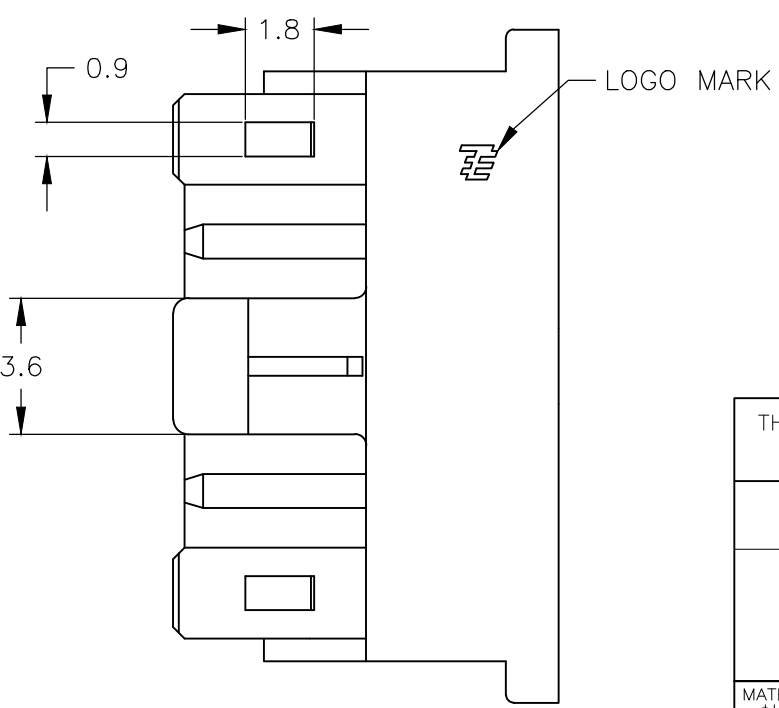

	1746038-2
OBSOLETE	1746038-1
マーク MARK	型番 P/N

THIS DRAWING IS A CONTROLLED DOCUMENT.		DWN M.SUZUKI 20FEB04	TE Connectivity	
DIMENSIONS: 単位: 耗 mm		CHK N.YAMASAKI 20FEB04		
TOLERANCES UNLESS OTHERWISE SPECIFIED: 一般公差		APVD N.YAMASAKI 20FEB04	NAME 名称	
0 PLC ± 0.3 1 PLC ± - 2 PLC ± - 3 PLC ± - 4 PLC ± - ANGLES ± 3deg		PRODUCT SPEC 製品規格 108-5948	BACK LIGHT CONN. 2Pos. 12mm PITCH PLUG HSG WITH LOCK	
MATERIAL 材料 66NYLON (UL94V-0)		FINISH 仕上 NONE	APPLICATION SPEC 取付適用規格 NONE	RESTRICTED TO -
		WEIGHT	SIZE A3	CAGE CODE 00779
			DRAWING NO. 1746038	SCALE 5:1
				SHEET 1 OF 1
				REV B1