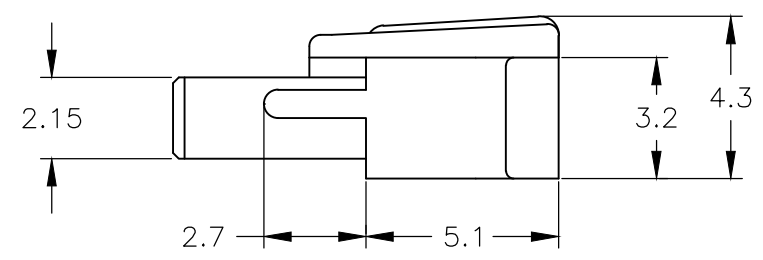

	1746038-2
OBSOLETE	1746038-1
マーク MARK	型番 P/N

THIS DRAWING IS A CONTROLLED DOCUMENT.		DWN M.SUZUKI 20FEB04	TE Connectivity	
DIMENSIONS: 単位: 耗 mm		CHK N.YAMASAKI 20FEB04		
TOLERANCES UNLESS OTHERWISE SPECIFIED: 一般公差		APVD N.YAMASAKI 20FEB04	NAME 名称	
0 PLC ± 0.3 1 PLC ± - 2 PLC ± - 3 PLC ± - 4 PLC ± - ANGLES ± 3deg		PRODUCT SPEC 製品規格 108-5948	BACK LIGHT CONN. 2Pos. 12mm PITCH PLUG HSG WITH LOCK	
MATERIAL 材料 66NYLON (UL94V-0)		FINISH 仕上 NONE	APPLICATION SPEC 取付適用規格 NONE	RESTRICTED TO -
		WEIGHT	SIZE A3	CAGE CODE 00779
			DRAWING NO. 1746038	SCALE 5:1
				SHEET 1 OF 1
				REV B1