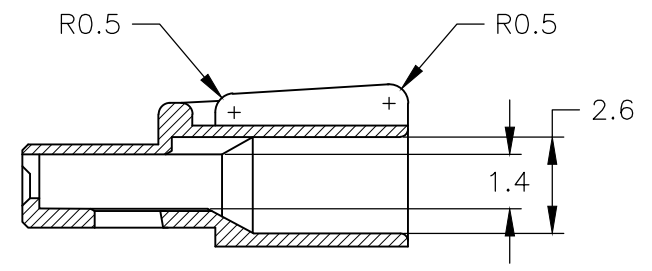

	1746038-2
OBSOLETE	1746038-1
マーク MARK	型番 P/N

THIS DRAWING IS A CONTROLLED DOCUMENT.		DWN M.SUZUKI 20FEB04	TE Connectivity	
DIMENSIONS: 単位: 耗 mm		CHK N.YAMASAKI 20FEB04		
TOLERANCES UNLESS OTHERWISE SPECIFIED: 一般公差		APVD N.YAMASAKI 20FEB04	NAME 名称	
0 PLC ± 0.3 1 PLC ± - 2 PLC ± - 3 PLC ± - 4 PLC ± - ANGLES ± 3deg		PRODUCT SPEC 製品規格 108-5948	BACK LIGHT CONN. 2Pos. 12mm PITCH PLUG HSG WITH LOCK	
MATERIAL 材料 66NYLON (UL94V-0)		FINISH 仕上 NONE	APPLICATION SPEC 取付適用規格 NONE	RESTRICTED TO -
		WEIGHT	SIZE A3	CAGE CODE 00779
			DRAWING NO. 1746038	SCALE 5:1
				SHEET 1 OF 1
				REV B1