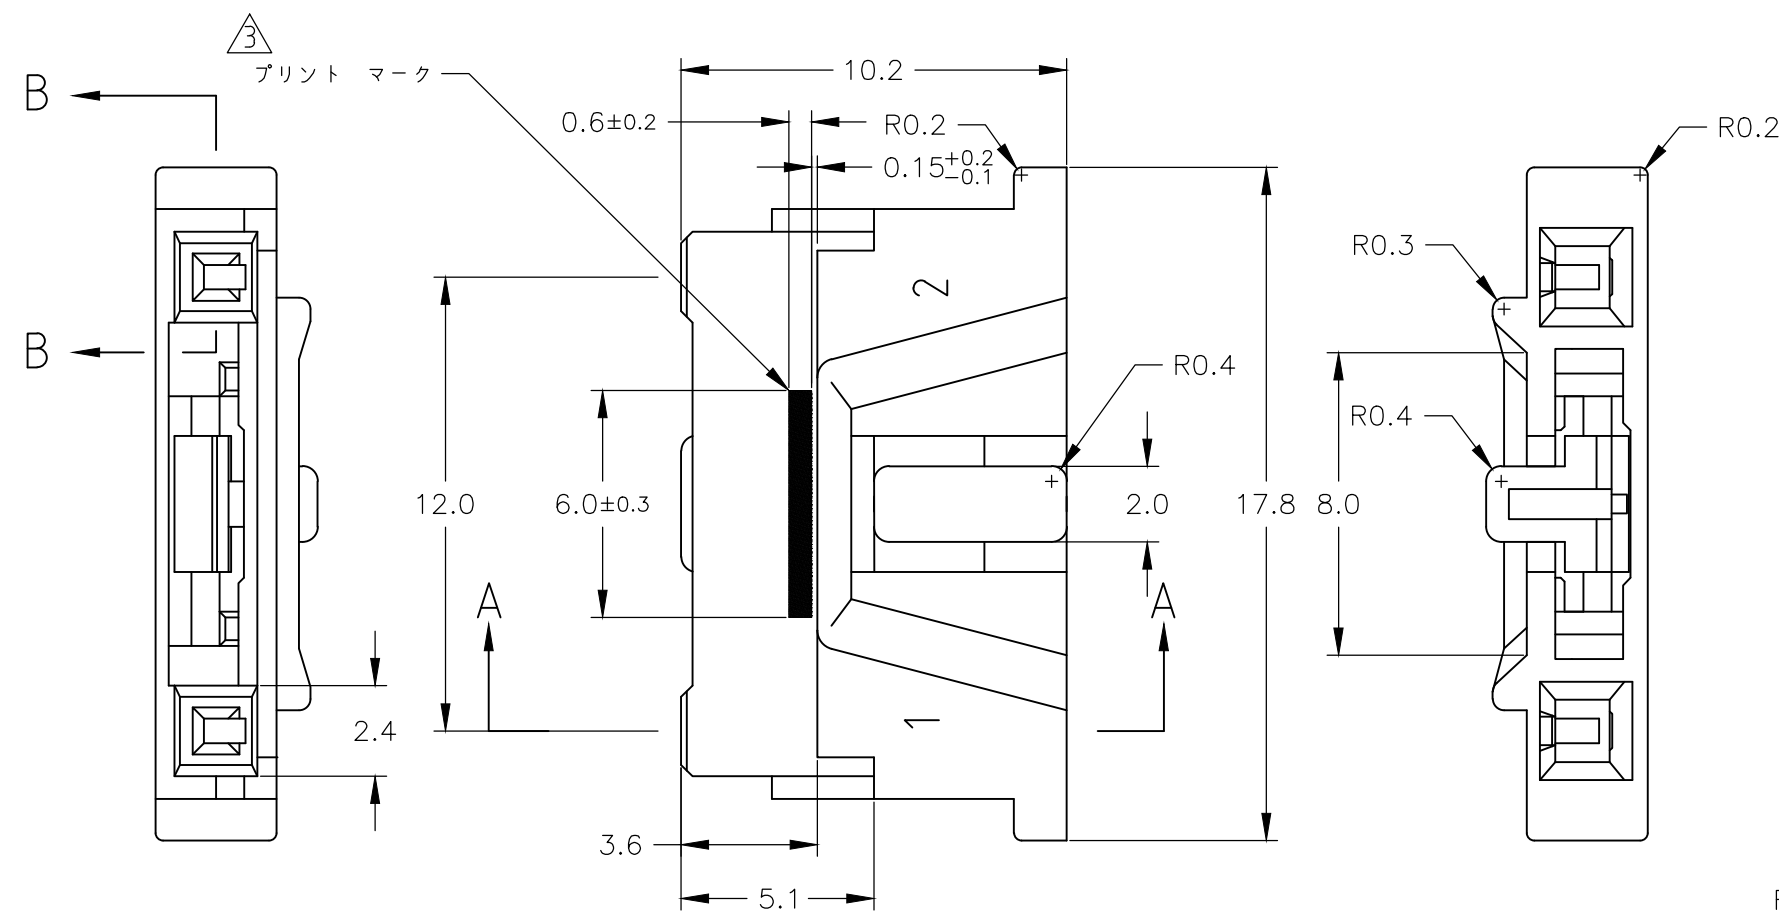

THIS DRAWING IS UNPUBLISHED. RELEASED FOR PUBLICATION
© COPYRIGHT - By - ALL RIGHTS RESERVED.

REVISIONS 変更				
P	LTR	DESCRIPTION	DATE	APVD
	B1	REVISED PER ECR-16-007334	24MAY2016	NK LP

1. APPLICABLE CONTACT P/N 1376174-1 , 1376175-1
  2. APPLICABLE HEADER P/N 1746040-X
2. MARKING