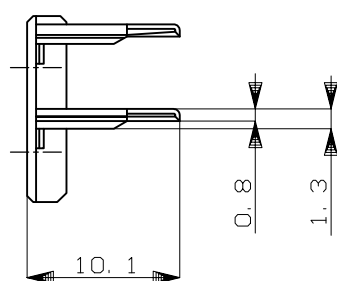

THIS DRAWING IS UNPUBLISHED.

RELEASED FOR PUBLICATION

ALL RIGHTS RESERVED.

© COPYRIGHT - By -

REVISIONS

P	LTR	DESCRIPTION	DATE	DWN	APVD
	B2	REVISED	ECR-18-009736	22JUN2018	TS HY

SECTION
断面 A-A
(尺度 5:1)

1. 本品は、プラグハウジング型番 174655及び 2822395に装着される

THIS DRAWING IS A CONTROLLED DOCUMENT.

DIMENSIONS:
mm

TOLERANCES UNLESS OTHERWISE SPECIFIED:

0 PLC	± -
1 PLC	± -
2 PLC	± -
3 PLC	± -
4 PLC	± -
ANGLES	± -

MATERIAL

PBT

FINISH

-

DWN 7/7'87

K.ODA

CHK 7/9'87

Y.MATSUSAKA

APVD 11/4'88

M.NOGUCHI

PRODUCT SPEC
108-5262

APPLICATION SPEC

-

WEIGHT 0.8 g

CUSTOMER DRAWING

NAME
10P. ECONOSEAL J-MARKII+ CONNECTOR
DOUBLE LOCK PLATE FOR PLUG HOUSING

SIZE	CAGE CODE	DRAWING NO	RESTRICTED TO
A3	174656	C-174656	-

STE TE Connectivity Ltd.

SCALE 5:1 SHEET 1 OF 1 REV B2