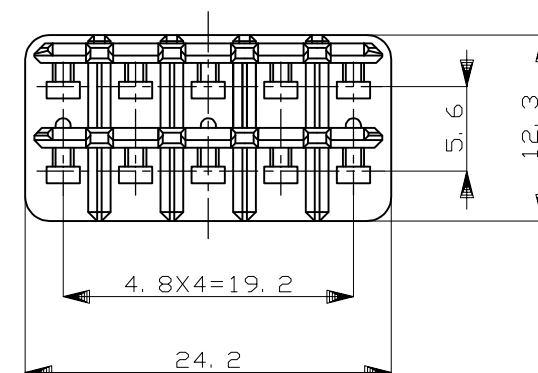

THIS DRAWING IS UNPUBLISHED.

RELEASED FOR PUBLICATION

ALL RIGHTS RESERVED.

© COPYRIGHT - By -

REVISIONS

P	LTR	DESCRIPTION	DATE	DWN	APVD
	B2	REVISED	ECR-18-009736	22JUN2018	TS HY

SECTION
断面 A-A
(尺度 5:1)

1. 本品は、プラグハウジング型番 174655及び 2822395に装着される

THIS DRAWING IS A CONTROLLED DOCUMENT.

DIMENSIONS:
mm

TOLERANCES UNLESS OTHERWISE SPECIFIED:

0 PLC	± -
1 PLC	± -
2 PLC	± -
3 PLC	± -
4 PLC	± -
ANGLES	± -

MATERIAL

PBT

FINISH

-

DWN 7/7'87

K.ODA

CHK 7/9'87

Y.MATSUSAKA

APVD 11/4'88

M.NOGUCHI

PRODUCT SPEC
108-5262

APPLICATION SPEC

-

WEIGHT 0.8 g

CUSTOMER DRAWING

NAME
10P. ECONOSEAL J-MARKII+ CONNECTOR
DOUBLE LOCK PLATE FOR PLUG HOUSING

SIZE	CAGE CODE	DRAWING NO	RESTRICTED TO
A3	174656	C-174656	-

STE TE Connectivity Ltd.

SCALE 5:1 SHEET 1 OF 1 REV B2