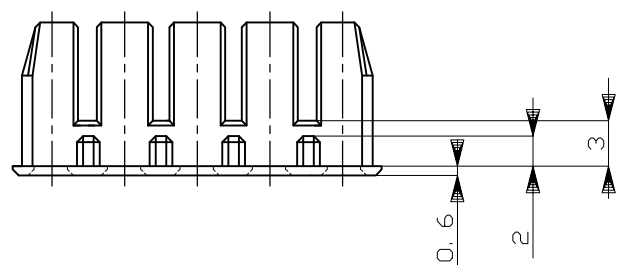

THIS DRAWING IS UNPUBLISHED.

RELEASED FOR PUBLICATION

ALL RIGHTS RESERVED.

© COPYRIGHT - By -

REVISIONS

P	LTR	DESCRIPTION	DATE	DWN	APVD
	B2	REVISED	ECR-18-009736	22JUN2018	TS HY

SECTION
断面 A-A
(尺度 5:1)

1. 本品は、プラグハウジング型番 174655及び 2822395に装着される

DWN 7/7'87

K.ODA

CHK 7/9'87

Y.MATSUSAKA

APVD 11/4'88

M.NOGUCHI

PRODUCT SPEC
108-5262

APPLICATION SPEC