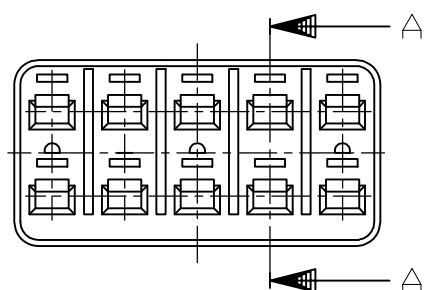

THIS DRAWING IS UNPUBLISHED.

RELEASED FOR PUBLICATION

ALL RIGHTS RESERVED.

© COPYRIGHT - By -

REVISIONS

P	LTR	DESCRIPTION	DATE	DWN	APVD
	B2	REVISED	ECR-18-009736	22JUN2018	TS HY

SECTION
断面 A-A
(尺度 5:1)

1. 本品は、プラグハウジング型番 174655及び 2822395に装着される

1. TO BE MATED WITH PLUG HOUSING PART NUMBER 174655 AND 2822395

HB	自然色 (NATURAL)	1-174656-1
V-2	黄 (YELLOW)	174656-7
使用材料難燃グレード (FLAMMABILITY OF MATERIAL)	色 (COLOR)	型番 (PART NUMBER)

GENERAL TOLERANCE

0 < * ≤ 10	: ±0.2
10 < * ≤ 30	: ±0.25
30 < * ≤ 100	: ±0.3
ANGLES	: ±3°

DWN 7/7'87

K.ODA

CHK 7/9'87

Y.MATSUSAKA

APVD 11/4'88

M.NOGUCHI

PRODUCT SPEC
108-5262

APPLICATION SPEC