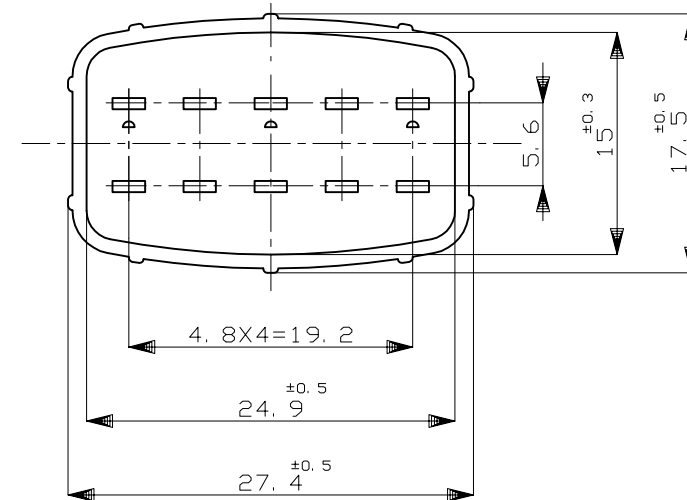

ALL RIGHTS RESERVED.

LOC  
J

DIST  
-

REVISIONS

P	LTR	DESCRIPTION	DATE	DWN	APVD
	C1	REVISED	08JAN2014	TS	KB

SECTION  
断面 A-A  
(尺度 5:1)

1. 本品は、キャップハウジング型番174657に装着される。  
1. TO BE MATED WITH CAP HOUSING (PN 174657)

HB	自然色 (NATURAL)	1-174658-1
V-2	黄 (YELLOW)	174658-7
使用材料難燃グレード (FLAMMABILITY OF MATERIAL)	色 (COLOR)	型番 (PART NUMBER)

THIS DRAWING IS A CONTROLLED DOCUMENT.		DWN K.ODA 7/9'87	 TE Connectivity			
DIMENSIONS: mm		CHK Y.MATSUSAKA 7/9'87				
TOLERANCES UNLESS OTHERWISE SPECIFIED:		APVD M.NOGUCHI 7/9'87	NAME 10P. ECONOSEAL J-MARKII+ CONNECTOR DOUBLE LOCK PLATE FOR CAP HOUSING			
0 PLC ±- 1 PLC ±- 2 PLC ±- 3 PLC ±- 4 PLC ±- ANGLES ±-		PRODUCT SPEC 108-5262	SIZE A3	CAGE CODE 00779	DRAWING NO C-174658	RESTRICTED TO -
GENERAL TOLERANCE 0 < * ≤ 10 : ±0.2 10 < * ≤ 30 : ±0.25 30 < * ≤ 100 : ±0.3 ANGLES : ±3°		MATERIAL PBT	FINISH -	WEIGHT -	CUSTOMER DRAWING	
		SCALE 2:1		SHEET 1 of 1		REV C1