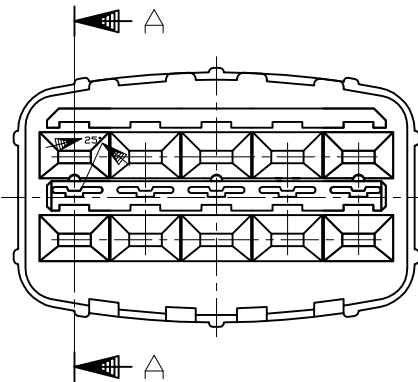

ALL RIGHTS RESERVED.

LOC  
J

DIST  
-

REVISIONS

P	LTR	DESCRIPTION	DATE	DWN	APVD
	C1	REVISED	08JAN2014	TS	KB

SECTION  
断面 A-A  
(尺度 5:1)

1. 本品は、キャップハウジング型番174657に装着される。  
1. TO BE MATED WITH CAP HOUSING (PN 174657)

HB	自然色 (NATURAL)	1-174658-1
V-2	黄 (YELLOW)	174658-7
使用材料難燃グレード (FLAMMABILITY OF MATERIAL)	色 (COLOR)	型番 (PART NUMBER)

THIS DRAWING IS A CONTROLLED DOCUMENT.		DWN K.ODA 7/9'87	 TE Connectivity			
DIMENSIONS: mm		CHK Y.MATSUSAKA 7/9'87				
TOLERANCES UNLESS OTHERWISE SPECIFIED:		APVD M.NOGUCHI 7/9'87	NAME 10P. ECONOSEAL J-MARKII+ CONNECTOR DOUBLE LOCK PLATE FOR CAP HOUSING			
0 PLC ±- 1 PLC ±- 2 PLC ±- 3 PLC ±- 4 PLC ±- ANGLES ±-		PRODUCT SPEC 108-5262	SIZE A3	CAGE CODE 00779	DRAWING NO C-174658	RESTRICTED TO -
GENERAL TOLERANCE 0 < * ≤ 10 : ±0.2 10 < * ≤ 30 : ±0.25 30 < * ≤ 100 : ±0.3 ANGLES : ±3°		MATERIAL PBT	FINISH -	WEIGHT -	CUSTOMER DRAWING	
		SCALE 2:1		SHEET 1 of 1		REV C1