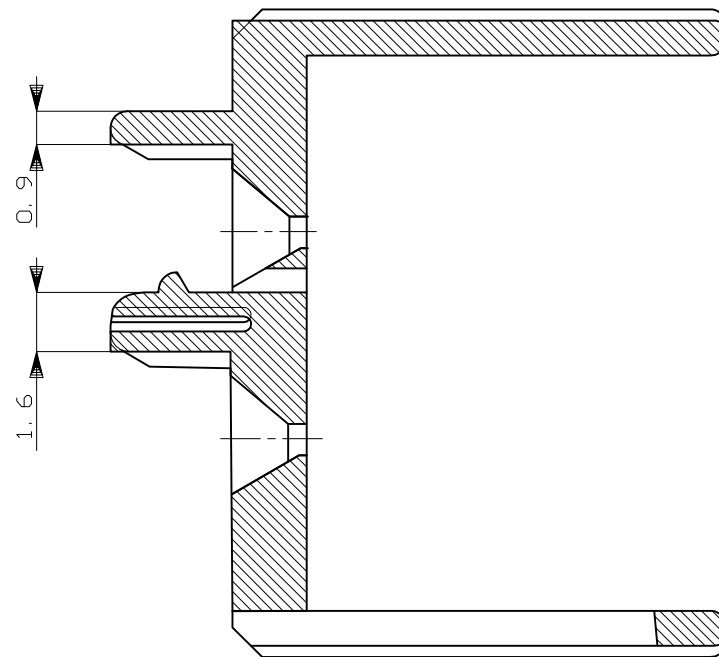

ALL RIGHTS RESERVED.

LOC  
J

DIST  
-

REVISIONS

P	LTR	DESCRIPTION	DATE	DWN	APVD
	C1	REVISED	08JAN2014	TS	KB

SECTION  
断面 A-A  
(尺度 5:1)

1. 本品は、キャップハウジング型番174657に装着される。  
1. TO BE MATED WITH CAP HOUSING (PN 174657)

HB	自然色 (NATURAL)	1-174658-1
V-2	黄 (YELLOW)	174658-7
使用材料難燃グレード (FLAMMABILITY OF MATERIAL)	色 (COLOR)	型番 (PART NUMBER)

THIS DRAWING IS A CONTROLLED DOCUMENT.		DWN K.ODA 7/9'87	 TE Connectivity			
DIMENSIONS: mm		CHK Y.MATSUSAKA 7/9'87				
TOLERANCES UNLESS OTHERWISE SPECIFIED:		APVD M.NOGUCHI 7/9'87	NAME 10P. ECONOSEAL J-MARKII+ CONNECTOR DOUBLE LOCK PLATE FOR CAP HOUSING			
0 PLC ±- 1 PLC ±- 2 PLC ±- 3 PLC ±- 4 PLC ±- ANGLES ±-		PRODUCT SPEC 108-5262	SIZE A3	CAGE CODE 00779	DRAWING NO C-174658	RESTRICTED TO -
GENERAL TOLERANCE 0 < * ≤ 10 : ±0.2 10 < * ≤ 30 : ±0.25 30 < * ≤ 100 : ±0.3 ANGLES : ±3°		MATERIAL PBT	FINISH -	WEIGHT -	CUSTOMER DRAWING	
		SCALE 2:1		SHEET 1 of 1		REV C1