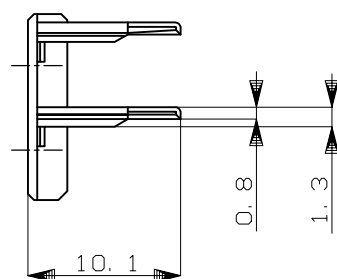

THIS DRAWING IS UNPUBLISHED.

RELEASED FOR PUBLICATION

ALL RIGHTS RESERVED.

© COPYRIGHT - By -

REVISIONS

P	LTR	DESCRIPTION	DATE	DWN	APVD
	B2	REVISED	ECR-18-009736	22JUN2018	TS HY

SECTION  
断面 A-A  
(尺度 5:1)

1. 本品は、プラグハウジング型番174661及び2822638に装着される

1. TO BE MATED WITH PLUG HOUSING PART NUMBER 174661 AND 2822638

HB	自然色 (NATURAL)	1-174662-1
V-2	黄 (YELLOW)	174662-7
使用材料難燃グレード (FLAMMABILITY OF MATERIAL)	色 (COLOR)	型番 (PART NUMBER)

THIS DRAWING IS A CONTROLLED DOCUMENT.		DWN K.ODA 5/2587	 <b>TE Connectivity Ltd.</b>		
DIMENSIONS: mm		CHK Y.MATSUSAKA 5/28'87			
TOLERANCES UNLESS OTHERWISE SPECIFIED:		APVD M.NOGUCHI 11/4'88	NAME 12P. ECONOSEAL J-MARKII+ CONNECTOR DOUBLE LOCK PLATE FOR PLUG HOUSING		
0 PLC ± - 1 PLC ± - 2 PLC ± - 3 PLC ± - 4 PLC ± - ANGLES ± -		PRODUCT SPEC 108-5262	SIZE A3		
MATERIAL PBT		FINISH -	APPLICATION SPEC -	CAGE CODE 00779	DRAWING NO C-174662
GENERAL TOLERANCE 0 < * ≤ 10 : ±0.2 10 < * ≤ 30 : ±0.25 30 < * ≤ 100 : ±0.3 ANGLES : ±3°		WEIGHT 1 g	RESTRICTED TO -		SCALE 2:1
CUSTOMER DRAWING			SHEET 1 OF 1		REV B2