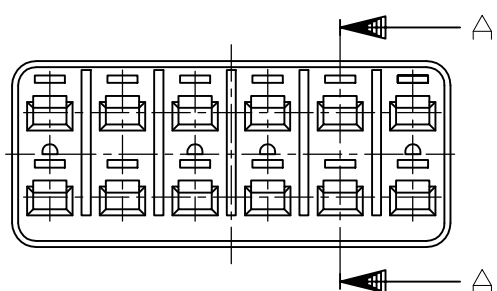

THIS DRAWING IS UNPUBLISHED.

RELEASED FOR PUBLICATION

ALL RIGHTS RESERVED.

© COPYRIGHT - By -

REVISIONS

P	LTR	DESCRIPTION	DATE	DWN	APVD
	B2	REVISED	ECR-18-009736	22JUN2018	TS HY

SECTION  
断面 A-A  
(尺度 5:1)

1. 本品は、プラグハウジング型番174661及び2822638に装着される

1. TO BE MATED WITH PLUG HOUSING PART NUMBER 174661 AND 2822638

HB	自然色 (NATURAL)	1-174662-1
V-2	黄 (YELLOW)	174662-7
使用材料難燃グレード (FLAMMABILITY OF MATERIAL)	色 (COLOR)	型番 (PART NUMBER)

THIS DRAWING IS A CONTROLLED DOCUMENT.		DWN K.ODA 5/2587	 <b>TE Connectivity Ltd.</b>		
DIMENSIONS: mm		CHK Y.MATSUSAKA 5/28'87			
TOLERANCES UNLESS OTHERWISE SPECIFIED:		APVD M.NOGUCHI 11/4'88	NAME 12P. ECONOSEAL J-MARKII+ CONNECTOR DOUBLE LOCK PLATE FOR PLUG HOUSING		
0 PLC ± - 1 PLC ± - 2 PLC ± - 3 PLC ± - 4 PLC ± - ANGLES ± -		PRODUCT SPEC 108-5262	SIZE A3		
MATERIAL PBT		FINISH -	APPLICATION SPEC -	CAGE CODE 00779	DRAWING NO C-174662
GENERAL TOLERANCE 0 < * ≤ 10 : ±0.2 10 < * ≤ 30 : ±0.25 30 < * ≤ 100 : ±0.3 ANGLES : ±3°		WEIGHT 1 g	RESTRICTED TO -		SCALE 2:1
CUSTOMER DRAWING			SHEET 1 OF 1		REV B2