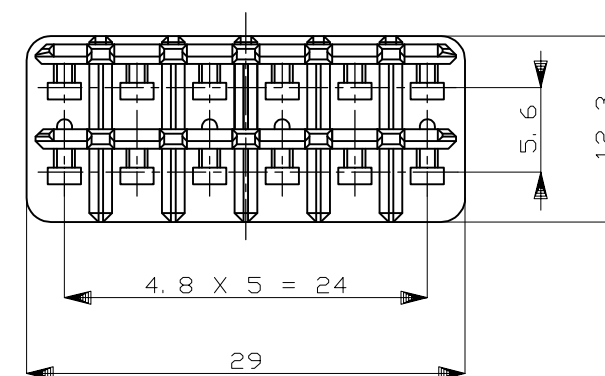

THIS DRAWING IS UNPUBLISHED.

RELEASED FOR PUBLICATION

ALL RIGHTS RESERVED.

© COPYRIGHT - By -

REVISIONS

P	LTR	DESCRIPTION	DATE	DWN	APVD
	B2	REVISED	ECR-18-009736	22JUN2018	TS HY

SECTION  
断面 A-A  
(尺度 5:1)

1. 本品は、プラグハウジング型番174661及び2822638に装着される

1. TO BE MATED WITH PLUG HOUSING PART NUMBER 174661 AND 2822638

HB	自然色 (NATURAL)	1-174662-1
V-2	黄 (YELLOW)	174662-7
使用材料難燃グレード (FLAMMABILITY OF MATERIAL)	色 (COLOR)	型番 (PART NUMBER)

THIS DRAWING IS A CONTROLLED DOCUMENT.		DWN K.ODA 5/2587	 <b>TE Connectivity Ltd.</b>		
DIMENSIONS: mm		CHK Y.MATSUSAKA 5/28'87			
TOLERANCES UNLESS OTHERWISE SPECIFIED:		APVD M.NOGUCHI 11/4'88	NAME 12P. ECONOSEAL J-MARKII+ CONNECTOR DOUBLE LOCK PLATE FOR PLUG HOUSING		
0 PLC ± - 1 PLC ± - 2 PLC ± - 3 PLC ± - 4 PLC ± - ANGLES ± -		PRODUCT SPEC 108-5262	SIZE A3		
MATERIAL PBT		FINISH -	APPLICATION SPEC -	CAGE CODE 00779	DRAWING NO C-174662
GENERAL TOLERANCE 0 < * ≤ 10 : ±0.2 10 < * ≤ 30 : ±0.25 30 < * ≤ 100 : ±0.3 ANGLES : ±3°		WEIGHT 1 g	RESTRICTED TO -		SCALE 2:1
CUSTOMER DRAWING			SHEET 1 OF 1		REV B2