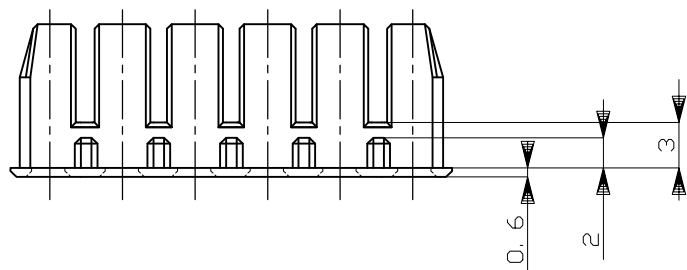

THIS DRAWING IS UNPUBLISHED.

RELEASED FOR PUBLICATION

ALL RIGHTS RESERVED.

© COPYRIGHT - By -

REVISIONS

P	LTR	DESCRIPTION	DATE	DWN	APVD
	B2	REVISED	ECR-18-009736	22JUN2018	TS HY

SECTION  
断面 A-A  
(尺度 5:1)

1. 本品は、プラグハウジング型番174661及び2822638に装着される

1. TO BE MATED WITH PLUG HOUSING PART NUMBER 174661 AND 2822638

HB	自然色 (NATURAL)	1-174662-1
V-2	黄 (YELLOW)	174662-7
使用材料難燃グレード (FLAMMABILITY OF MATERIAL)	色 (COLOR)	型番 (PART NUMBER)

THIS DRAWING IS A CONTROLLED DOCUMENT.		DWN K.ODA 5/2587	 <b>TE Connectivity Ltd.</b>		
DIMENSIONS: mm		CHK Y.MATSUSAKA 5/28'87			
TOLERANCES UNLESS OTHERWISE SPECIFIED:		APVD M.NOGUCHI 11/4'88	NAME 12P. ECONOSEAL J-MARKII+ CONNECTOR DOUBLE LOCK PLATE FOR PLUG HOUSING		
0 PLC ± - 1 PLC ± - 2 PLC ± - 3 PLC ± - 4 PLC ± - ANGLES ± -		PRODUCT SPEC 108-5262	SIZE A3		
MATERIAL PBT		FINISH -	APPLICATION SPEC -	CAGE CODE 00779	DRAWING NO C-174662
GENERAL TOLERANCE 0 < * ≤ 10 : ±0.2 10 < * ≤ 30 : ±0.25 30 < * ≤ 100 : ±0.3 ANGLES : ±3°		WEIGHT 1 g	RESTRICTED TO -		SCALE 2:1
CUSTOMER DRAWING			SHEET 1 OF 1		REV B2