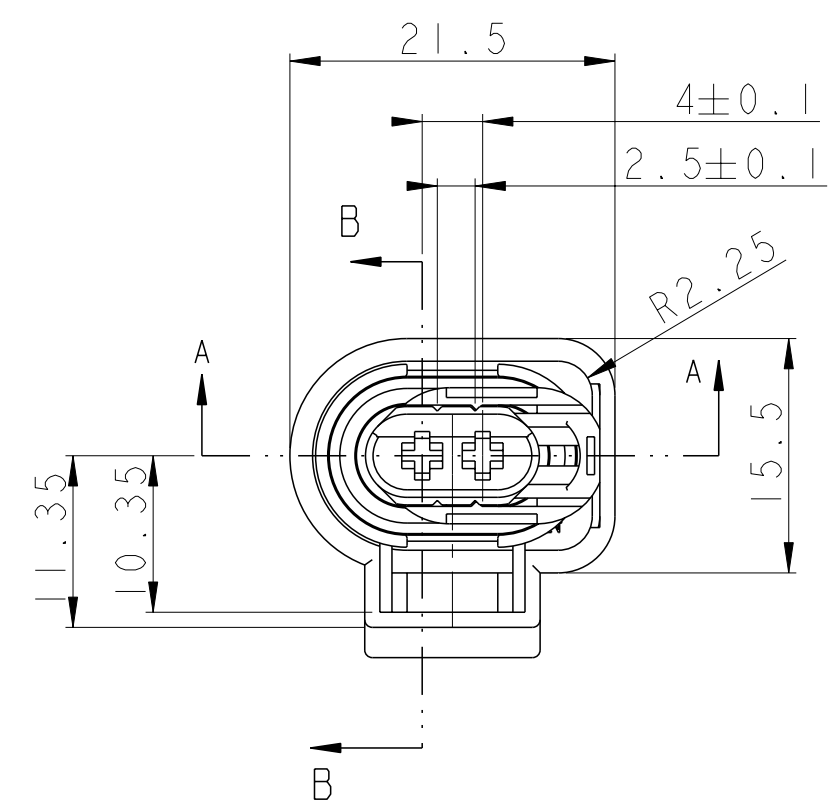

SECTION B-B

DETAIL A SCALE 4:1

DETAIL A SCALE 4:1

SECTION A-A

NOTES

- 1 SHOWN AS SUPPLIED:RETAINER IN PRE-LOCKED POSITION.
- 2 BULK PACKAGED
- 3 COUNTRY MARK IS NOT APPLIED FOR 1746894-5
- 4 NEW SHAPE APPLIED FOR NEW MOLD AND MOLD REPLACEMENT
- 5 TE LOGO DEVIATION FOR OLD MOLD

THIS DRAWING IS A CONTROLLED DOCUMENT.

DWN	XP_HE	13FEB2004
CHK	N_SAI	13FEB2004
APVD	N_SAI	13FEB2004

TE Connectivity

NAME: MT2 RD SEAL 2POSN PLUG HSG ASSY

108-18179

SIZE: A2 CAGE CODE: 00779 DRAWING NO: C-1746894