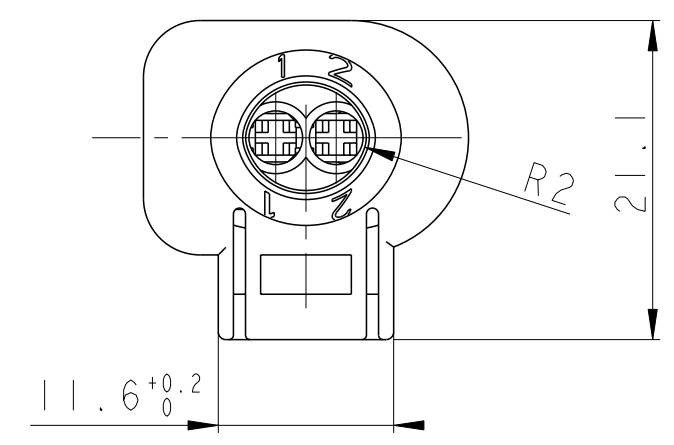

SECTION B-B

DETAIL A SCALE 4:1

DETAIL A SCALE 4:1

SECTION A-A

NOTES

- 1 SHOWN AS SUPPLIED:RETAINER IN PRE-LOCKED POSITION.
- 2 BULK PACKAGED
- 3 COUNTRY MARK IS NOT APPLIED FOR 1746894-5
- 4 NEW SHAPE APPLIED FOR NEW MOLD AND MOLD REPLACEMENT
- 5 TE LOGO DEVIATION FOR OLD MOLD

SCALE: 2:1 SHEET: 1 OF 1 REV: A2