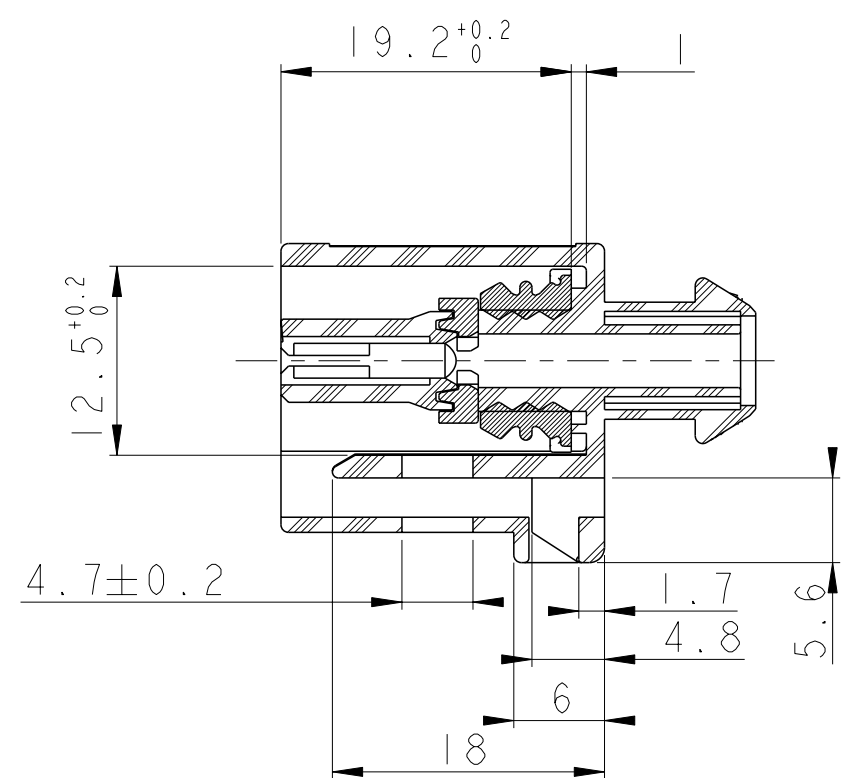

SECTION B-B

DETAIL A SCALE 4:1

DETAIL A SCALE 4:1

SECTION A-A

NOTES

- 1 SHOWN AS SUPPLIED:RETAINER IN PRE-LOCKED POSITION.
- 2 BULK PACKAGED
- 3 COUNTRY MARK IS NOT APPLIED FOR 1746894-5
- 4 NEW SHAPE APPLIED FOR NEW MOLD AND MOLD REPLACEMENT
- 5 TE LOGO DEVIATION FOR OLD MOLD

THIS DRAWING IS A CONTROLLED DOCUMENT.

DWN	XP_HE	13FEB2004
CHK	N_SAI	13FEB2004
APVD	N_SAI	13FEB2004

TE Connectivity

NAME: MT2 RD SEAL 2POSN PLUG HSG ASSY

108-18179

SIZE: A2 CAGE CODE: 00779 DRAWING NO: C-1746894

SCALE: 2:1 SHEET: 1 OF 1 REV: A2