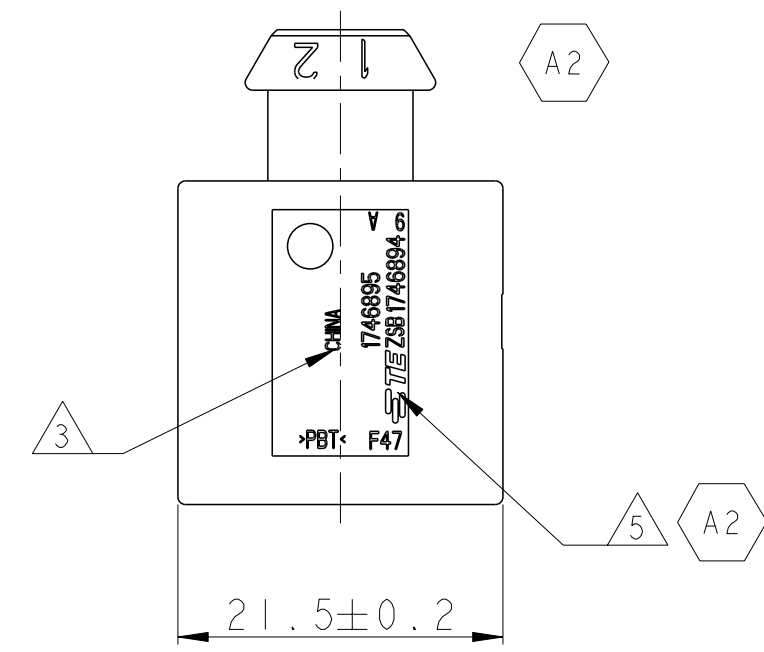

SECTION B-B

DETAIL A SCALE 4:1

DETAIL A SCALE 4:1

SECTION A-A

NOTES

- 1 SHOWN AS SUPPLIED:RETAINER IN PRE-LOCKED POSITION.
- 2 BULK PACKAGED
- 3 COUNTRY MARK IS NOT APPLIED FOR 1746894-5
- 4 NEW SHAPE APPLIED FOR NEW MOLD AND MOLD REPLACEMENT
- 5 TE LOGO DEVIATION FOR OLD MOLD

THIS DRAWING IS A CONTROLLED DOCUMENT.

DWN	XP_HE	13FEB2004
CHK	N_SAI	13FEB2004
APVD	N_SAI	13FEB2004

TE Connectivity

NAME: MT2 RD SEAL 2POSN PLUG HSG ASSY

108-18179

SIZE: A2 CAGE CODE: 00779 DRAWING NO: C-1746894