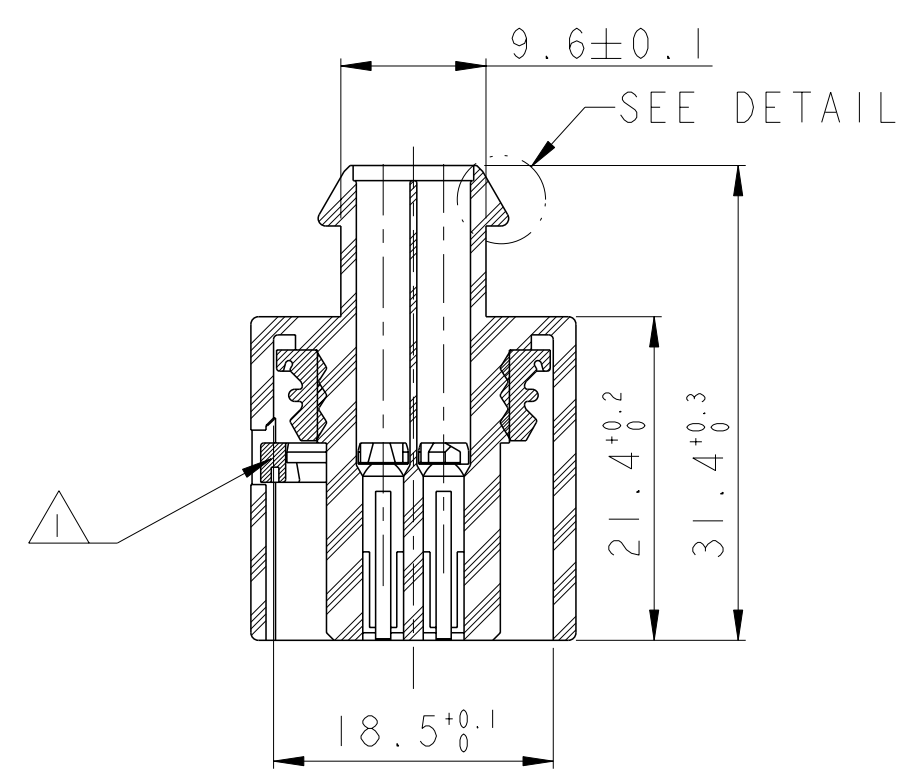

SECTION B-B

DETAIL A SCALE 4:1

DETAIL A SCALE 4:1

SECTION A-A

NOTES

- 1 SHOWN AS SUPPLIED:RETAINER IN PRE-LOCKED POSITION.
- 2 BULK PACKAGED
- 3 COUNTRY MARK IS NOT APPLIED FOR 1746894-5
- 4 NEW SHAPE APPLIED FOR NEW MOLD AND MOLD REPLACEMENT
- 5 TE LOGO DEVIATION FOR OLD MOLD

THIS DRAWING IS A CONTROLLED DOCUMENT.

DWN	XP_HE	13FEB2004
CHK	N_SAI	13FEB2004
APVD	N_SAI	13FEB2004

TE Connectivity

NAME: MT2 RD SEAL 2POSN PLUG HSG ASSY

108-18179

SIZE: A2 CAGE CODE: 00779 DRAWING NO: C-1746894

SCALE: 2:1 SHEET: 1 OF 1 REV: A2