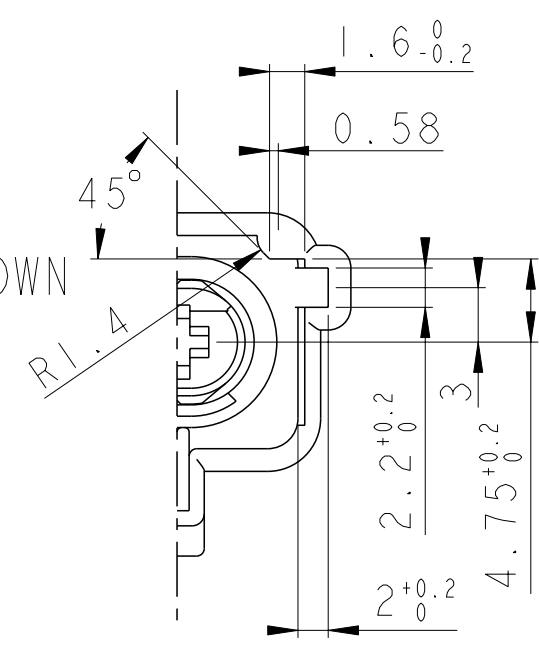

COADINGS

I BLACK

II DARK BROWN

III RED

IV ORANGE

CODING	ASSY NO	DESCRIPTION	ITEM NO
I	1746894-5	MT2 RD SEAL 2POSN PLUG HSG ASSY	5
IV	1746894-4	MT2 RD SEAL 2POSN PLUG HSG ASSY	4
III	1746894-3	MT2 RD SEAL 2POSN PLUG HSG ASSY	3
II	1746894-2	MT2 RD SEAL 2POSN PLUG HSG ASSY	2
I	1746894-1	MT2 RD SEAL 2POSN PLUG HSG ASSY	1

THIS DRAWING IS A CONTROLLED DOCUMENT.

DWN	XP_HE	13FEB2004
CHK	N_SAI	13FEB2004
APVD	N_SAI	13FEB2004

TE Connectivity

NAME: MT2 RD SEAL 2POSN PLUG HSG ASSY

108-18179

SIZE: A2 CAGE CODE: 00779 DRAWING NO: C-1746894

SCALE: 2:1 SHEET: 1 OF 1 REV: A2